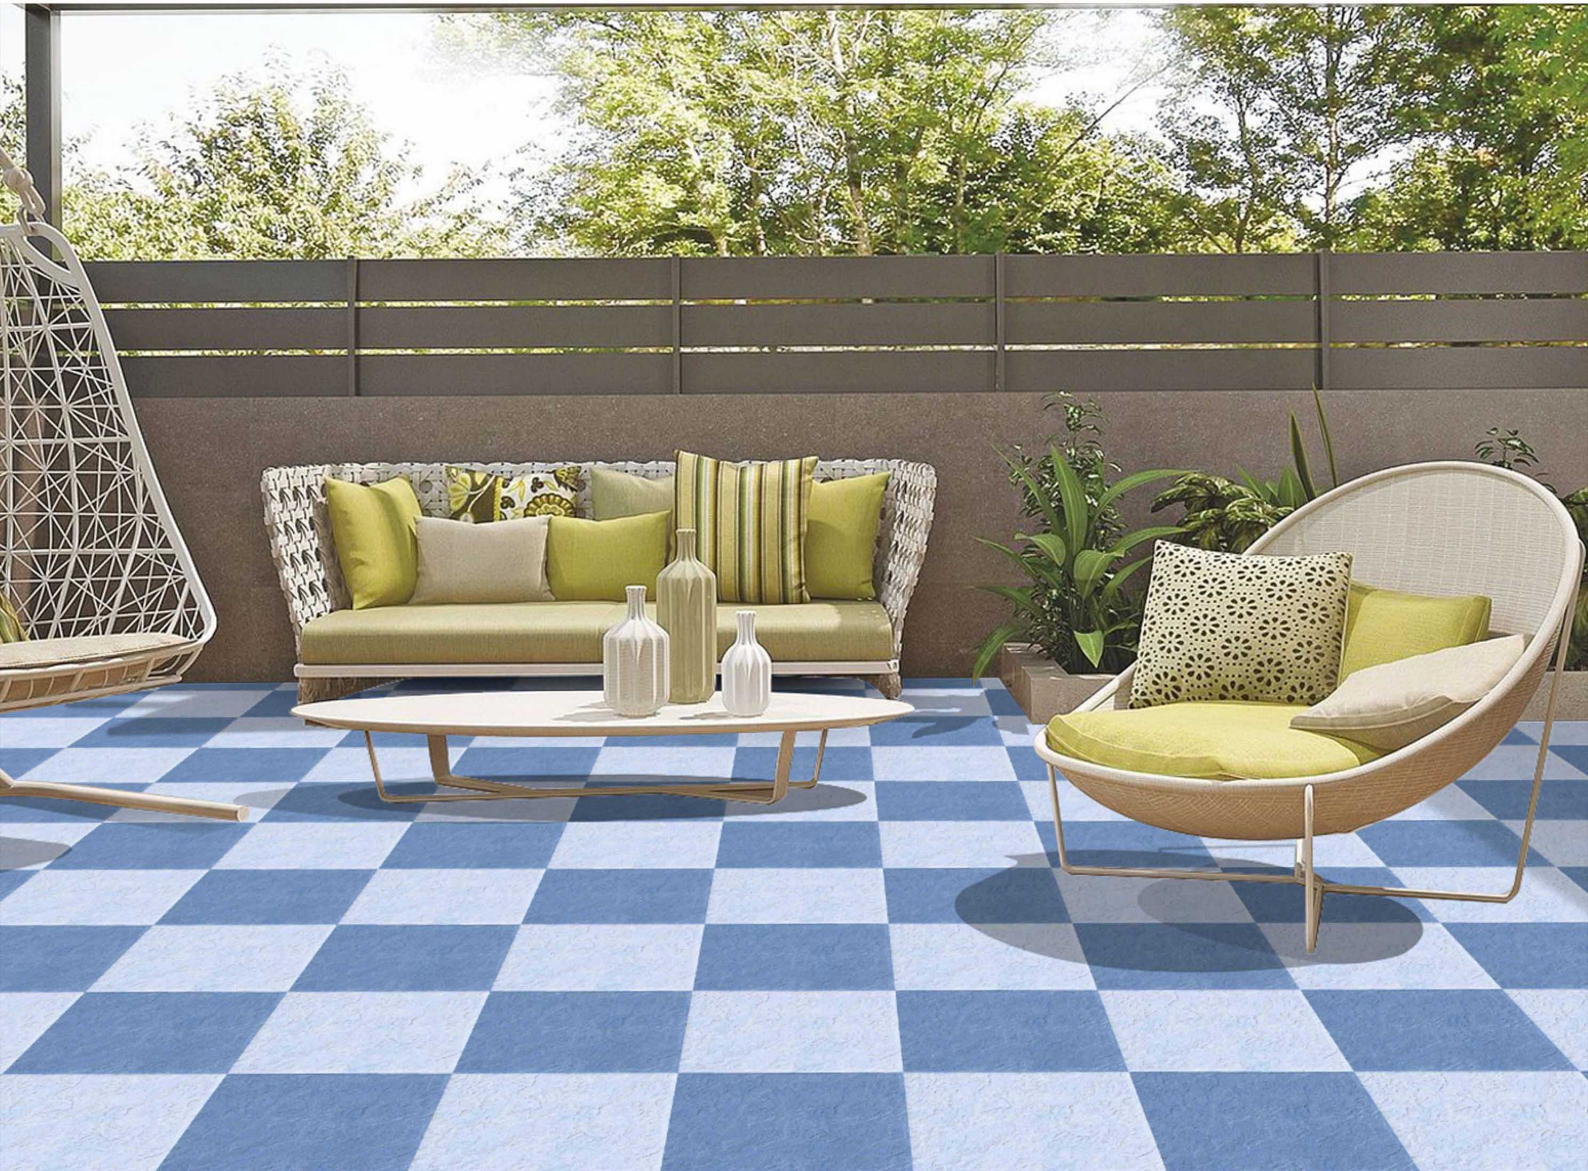

RUSTIC SERIES

51006-D