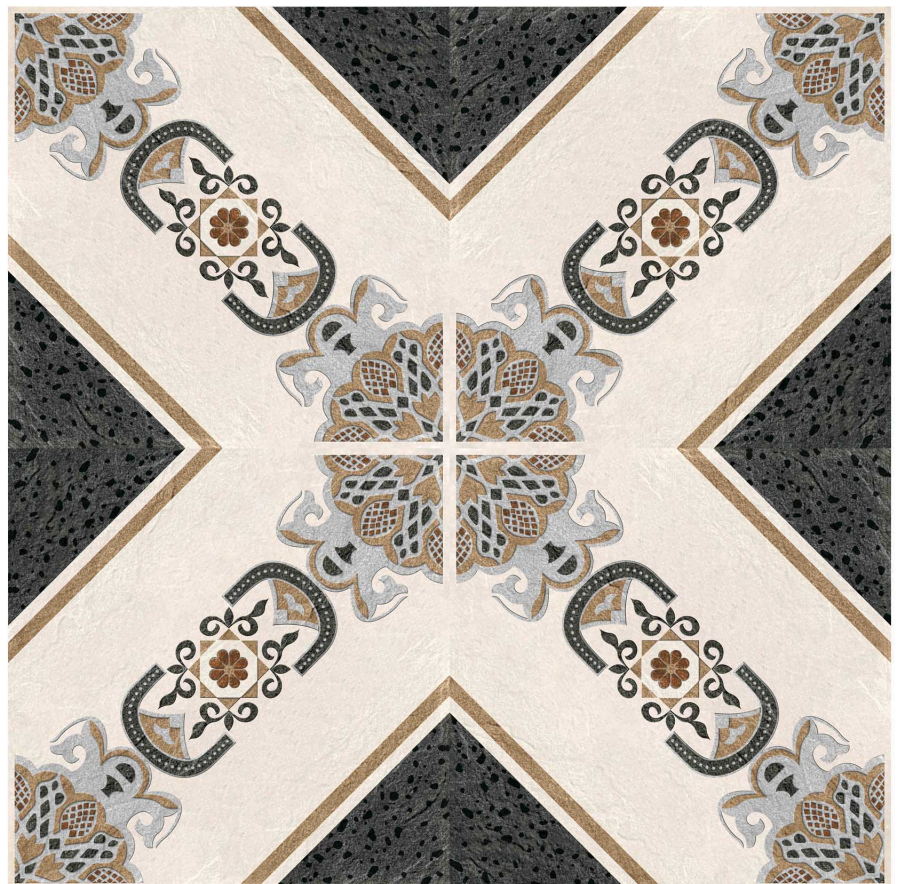

400 x
400 mm

Anti Slip

UV Resistant

Rustic Punch