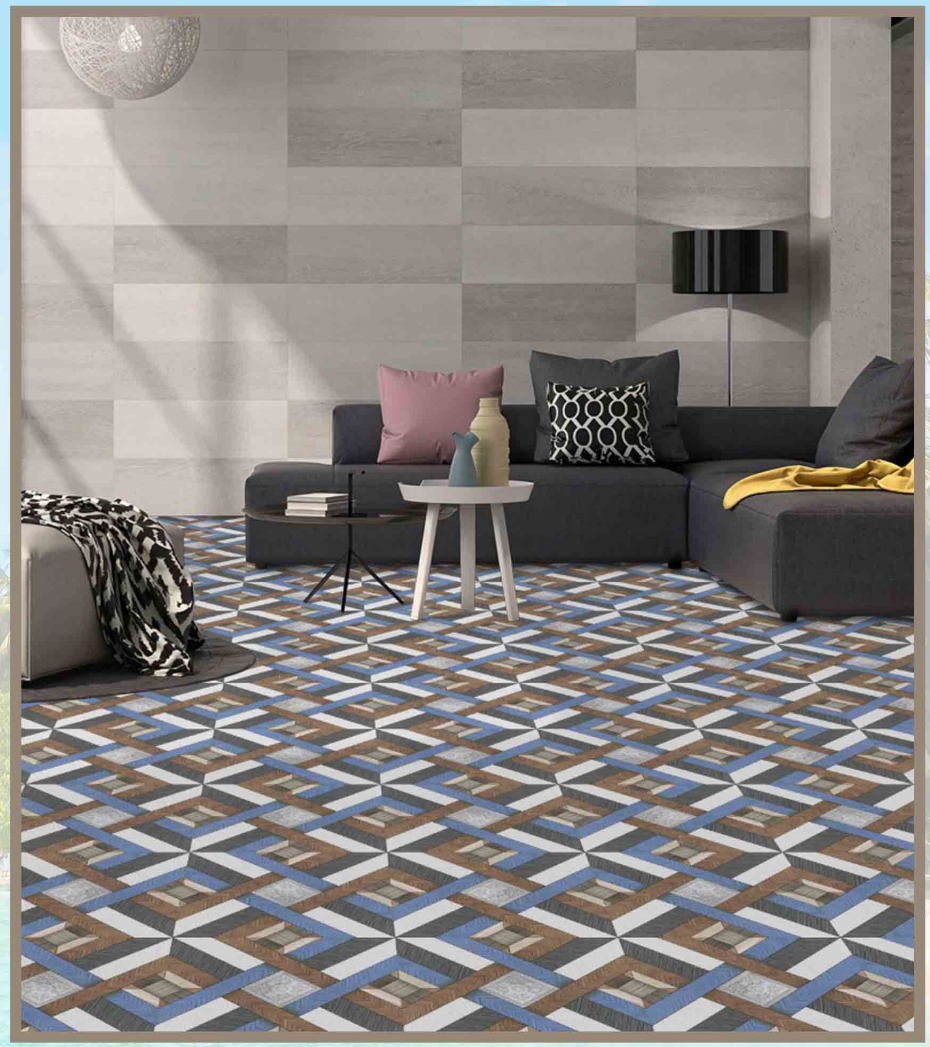

INDUSTRIAL AREAS

PUNCH SERIES

61001

400 x
400 mm

Anti Slip

UV Resistant

Punch

PUNCH SERIES