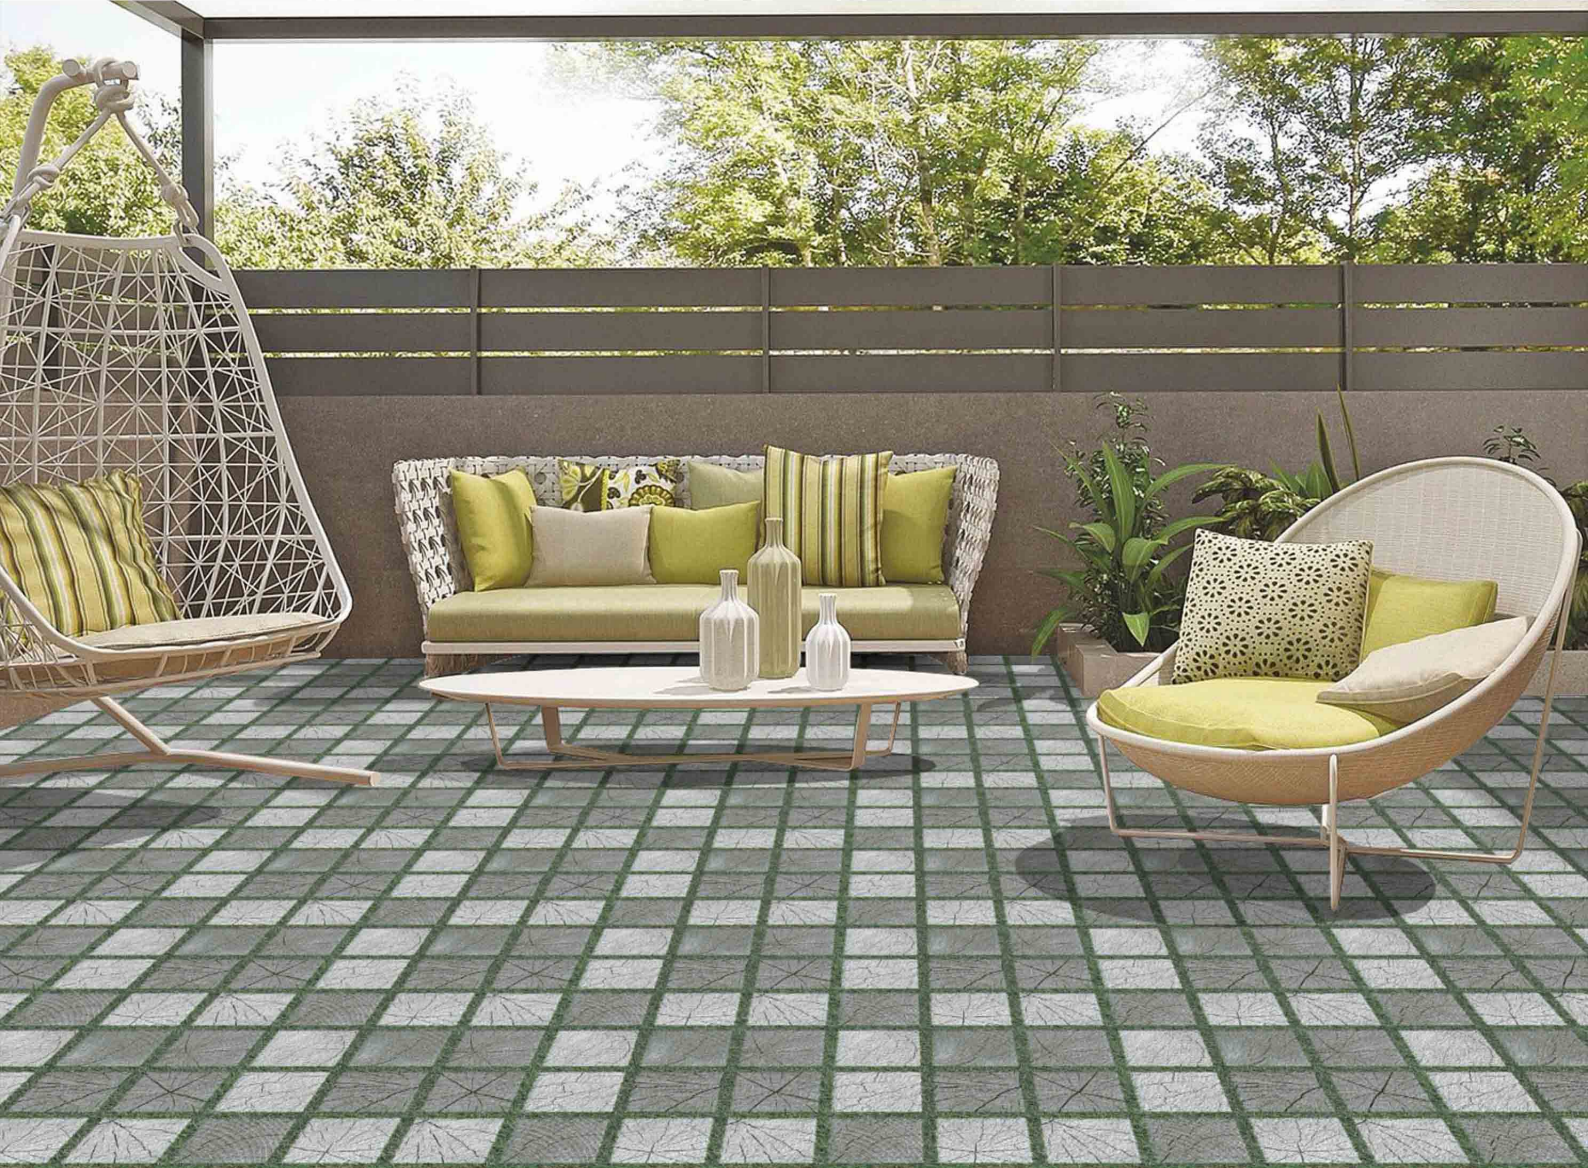

PUNCH SERIES

61011