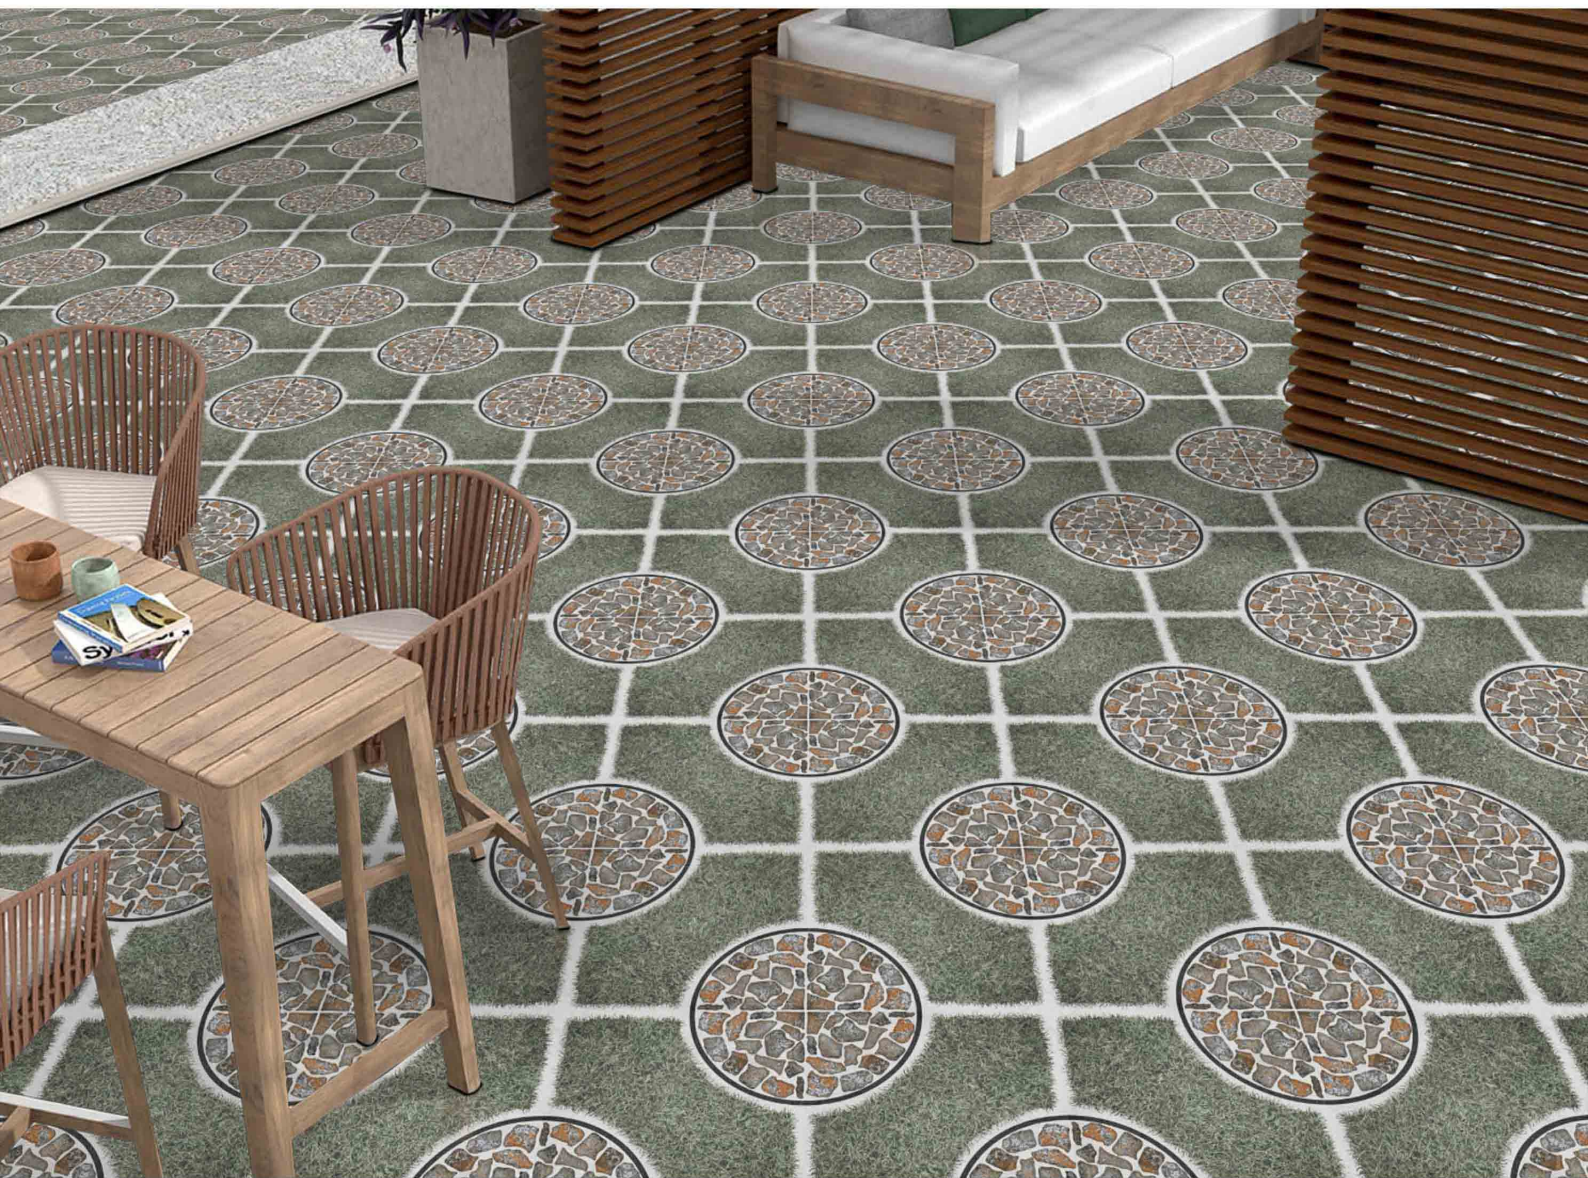

400 x
400 mm

Anti Slip

UV Resistant

Punch

PUNCH SERIES

65006

400 x
400 mm

Anti Slip