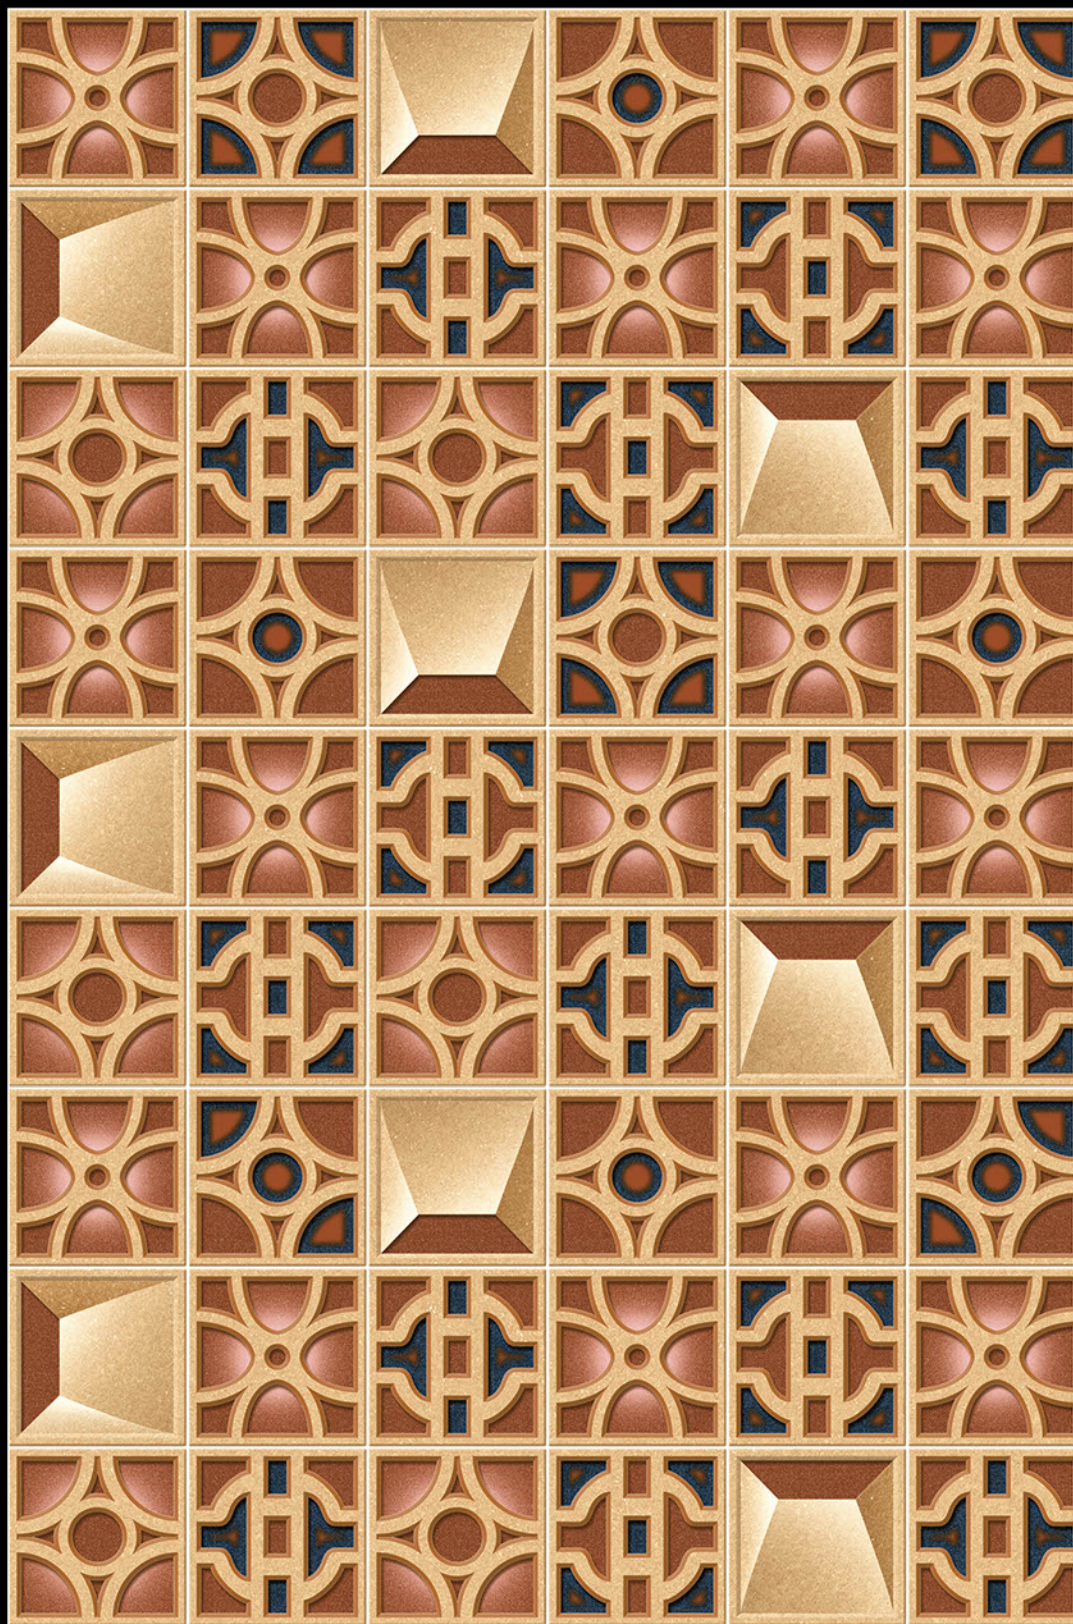

High Depth
Elevation

300x
600mm