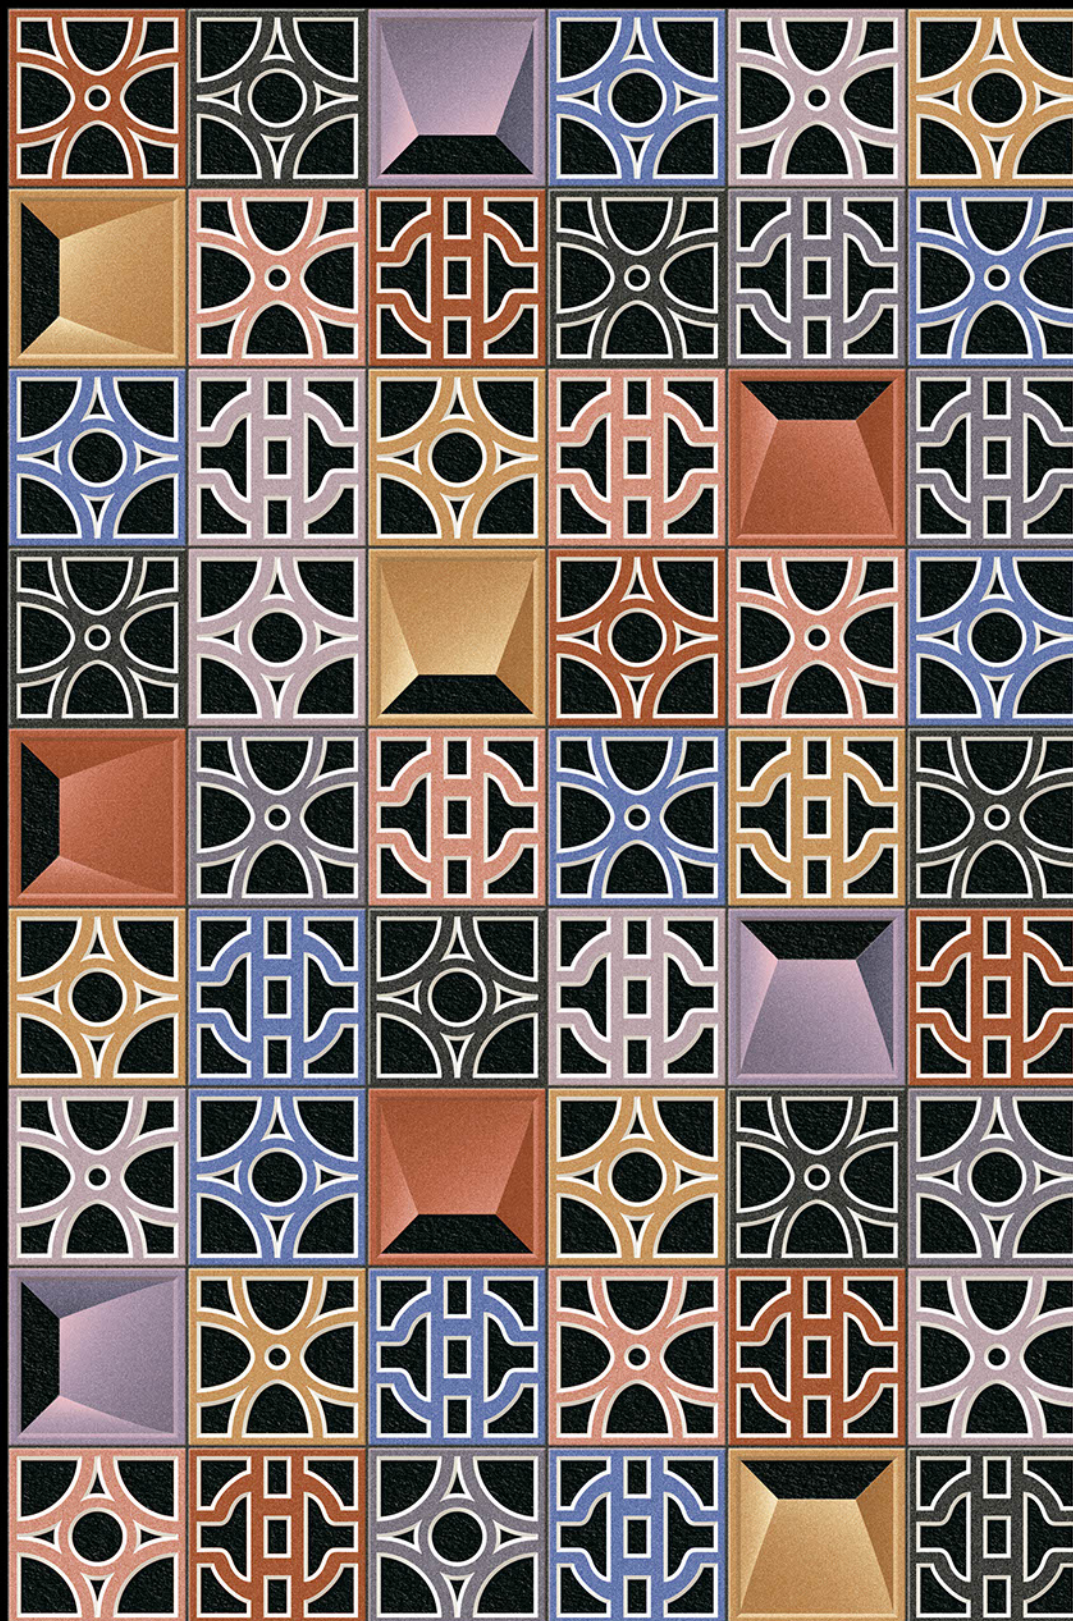

300x  
600mm

**HUNGARY - 04**

HIGH-DEEP  
PUNCH

NATURAL  
LOOK

DURABLE  
BODY

**SKIDOO**  
THE WORLD OF CERAMIC

High Depth  
**Elevation**

300x  
600mm