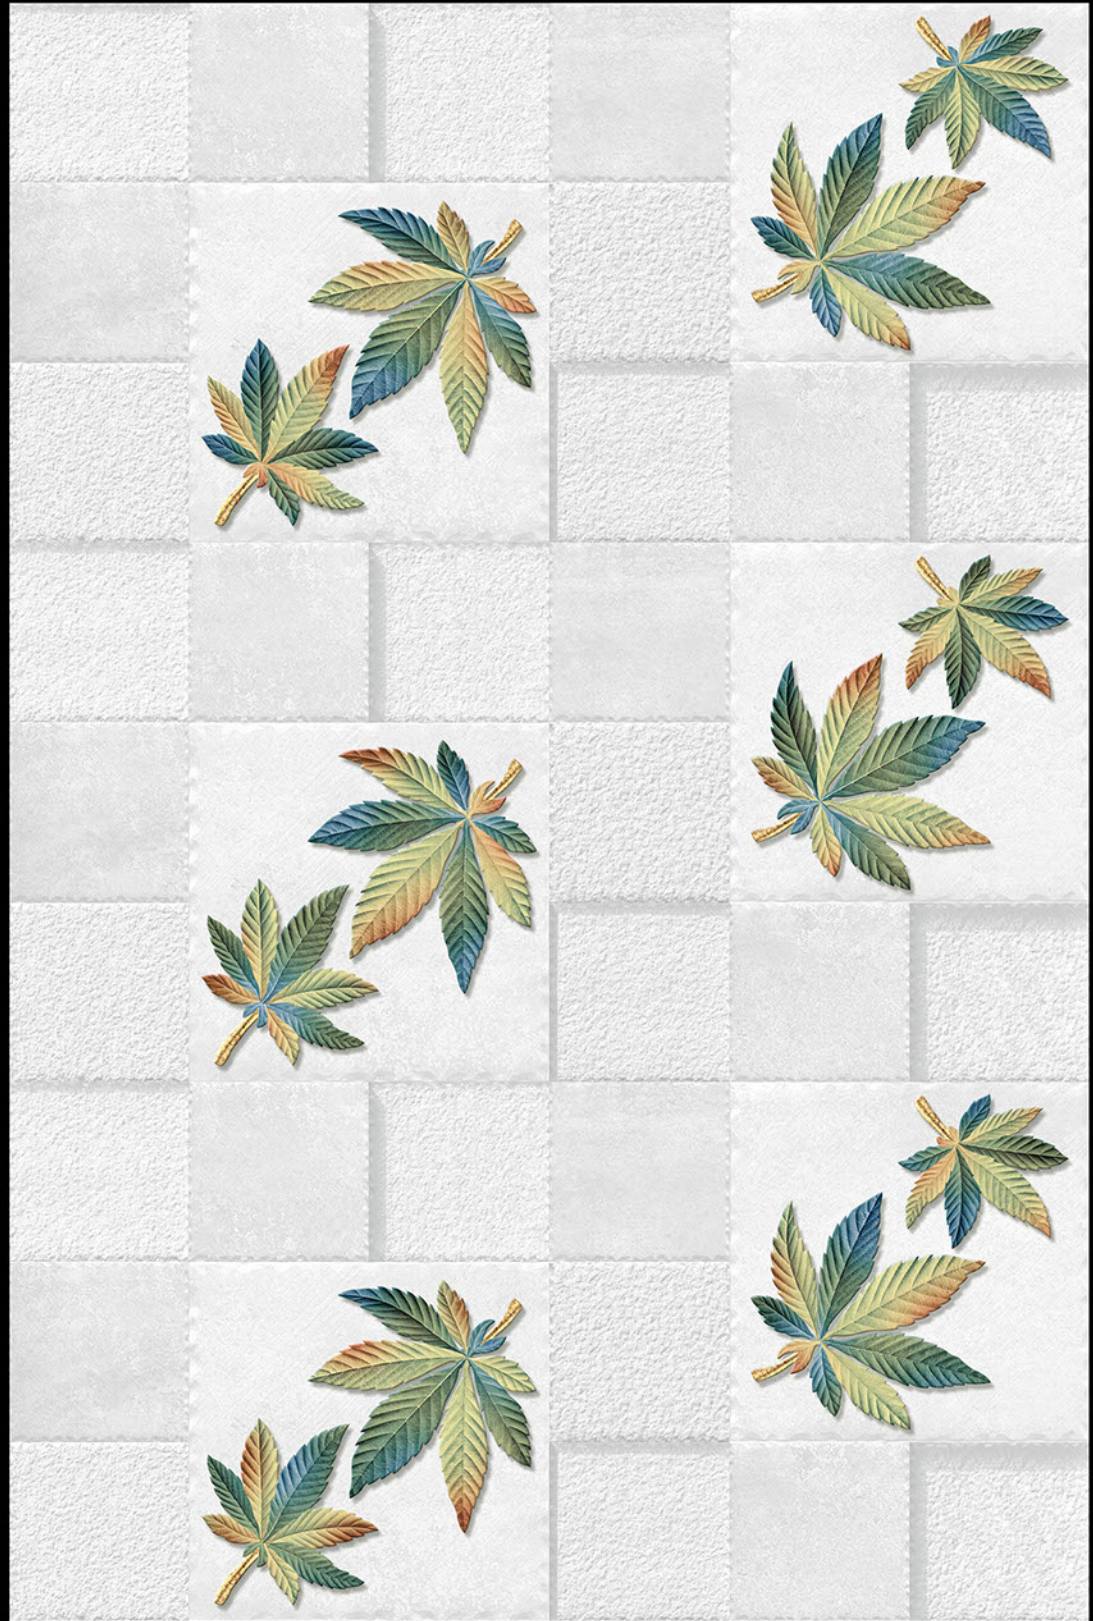

High Depth
Elevation

300x
600mm

HOLYSEE - 07

HIGH-DEEP
PUNCH

NATURAL
LOOK

DURABLE
BODY