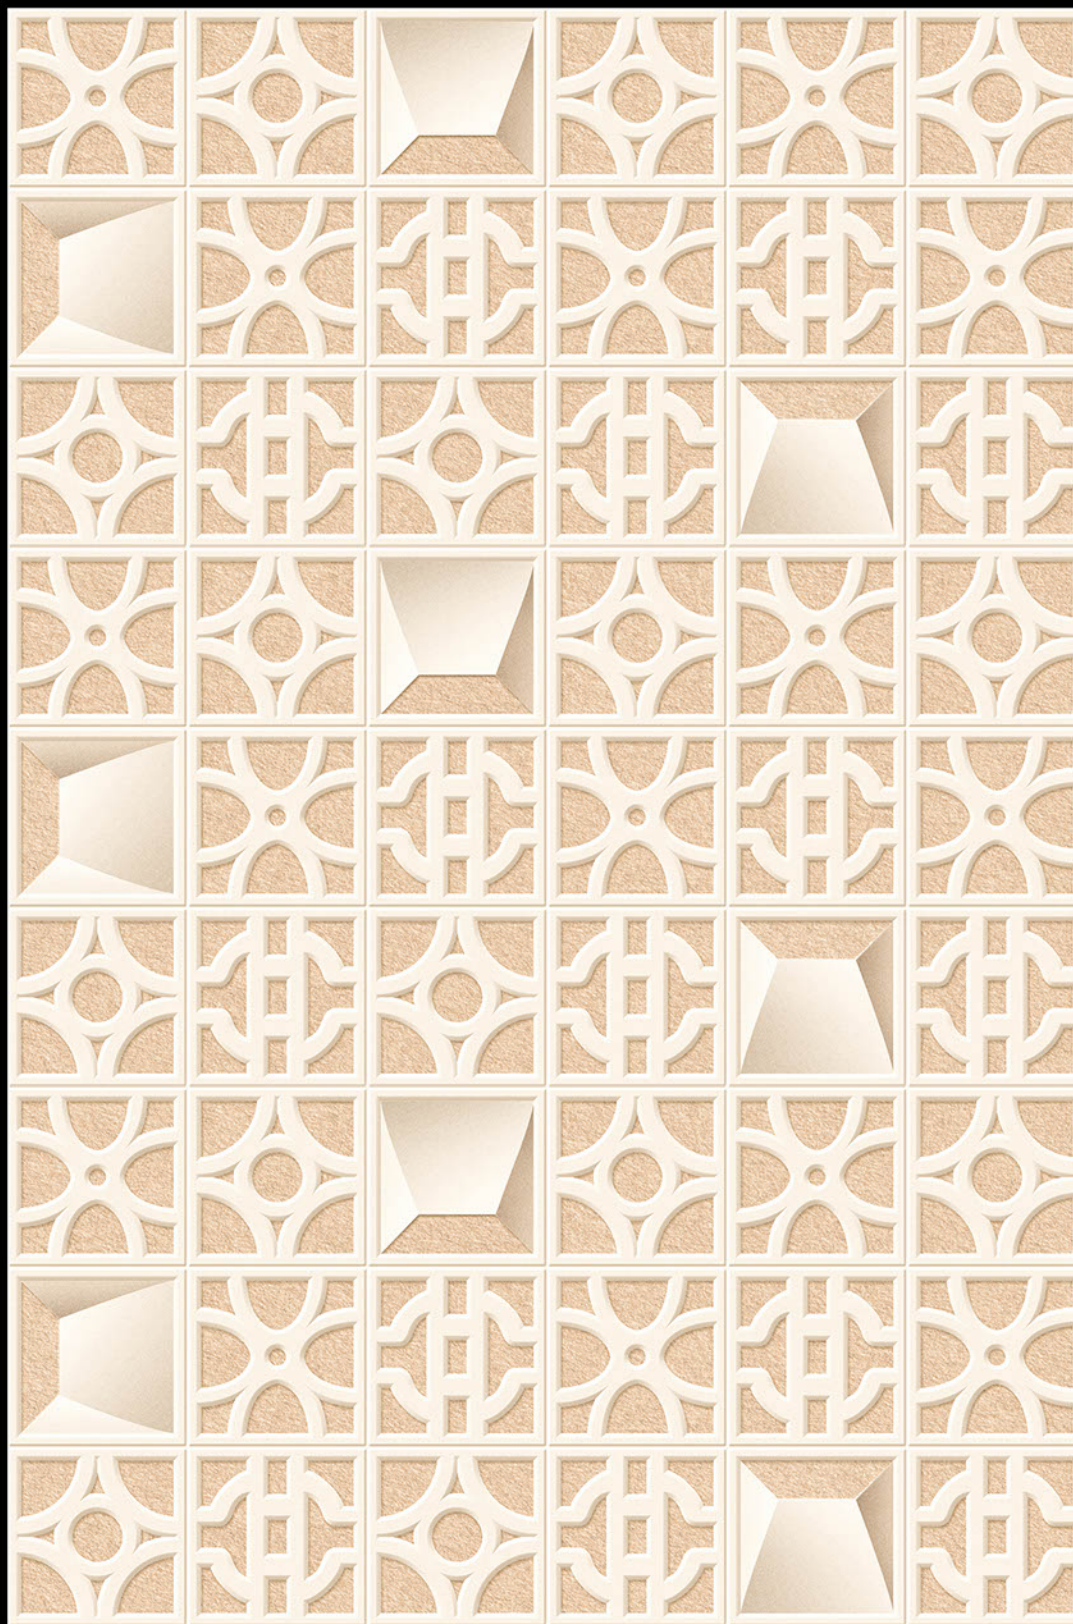

High Depth
Elevation

300x
600mm

HUNGARY - 04

HIGH-DEEP
PUNCH

NATURAL
LOOK

DURABLE
BODY