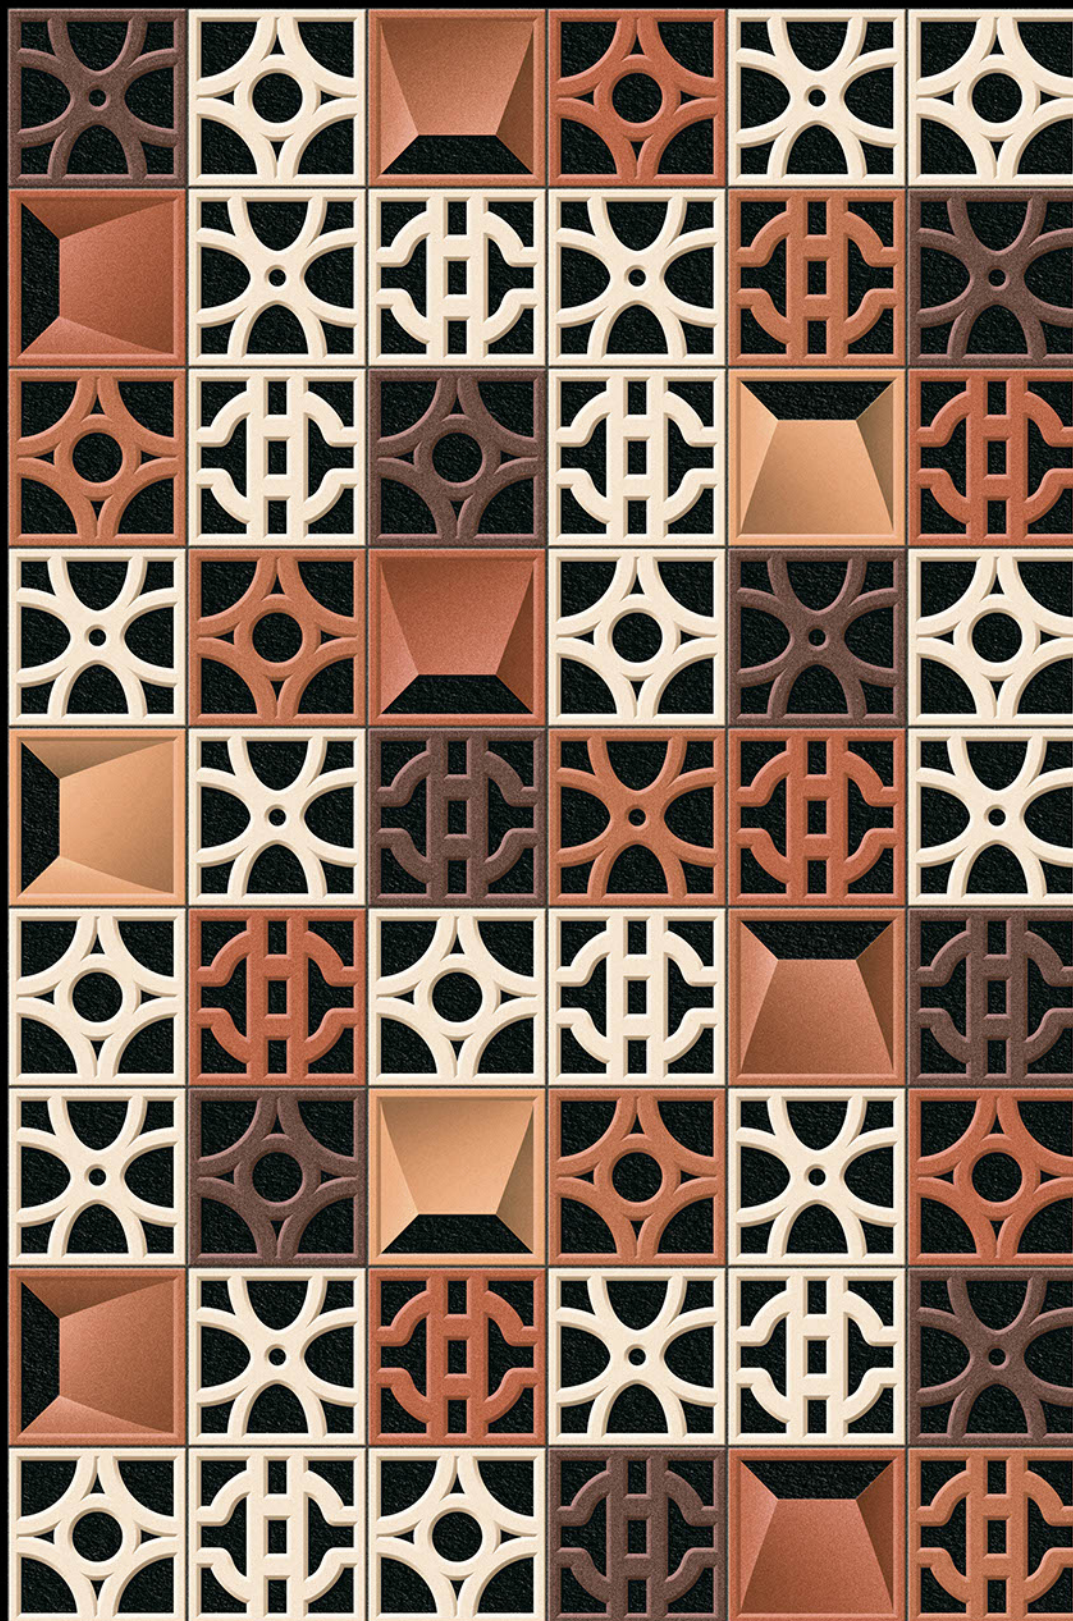

NATURAL  
LOOK

DURABLE  
BODY

**SKIDOO**  
THE WORLD OF CERAMIC

High Depth  
**Elevation**

300x  
600mm

**HUNGARY - 07**

HIGH-DEEP  
PUNCH

NATURAL  
LOOK