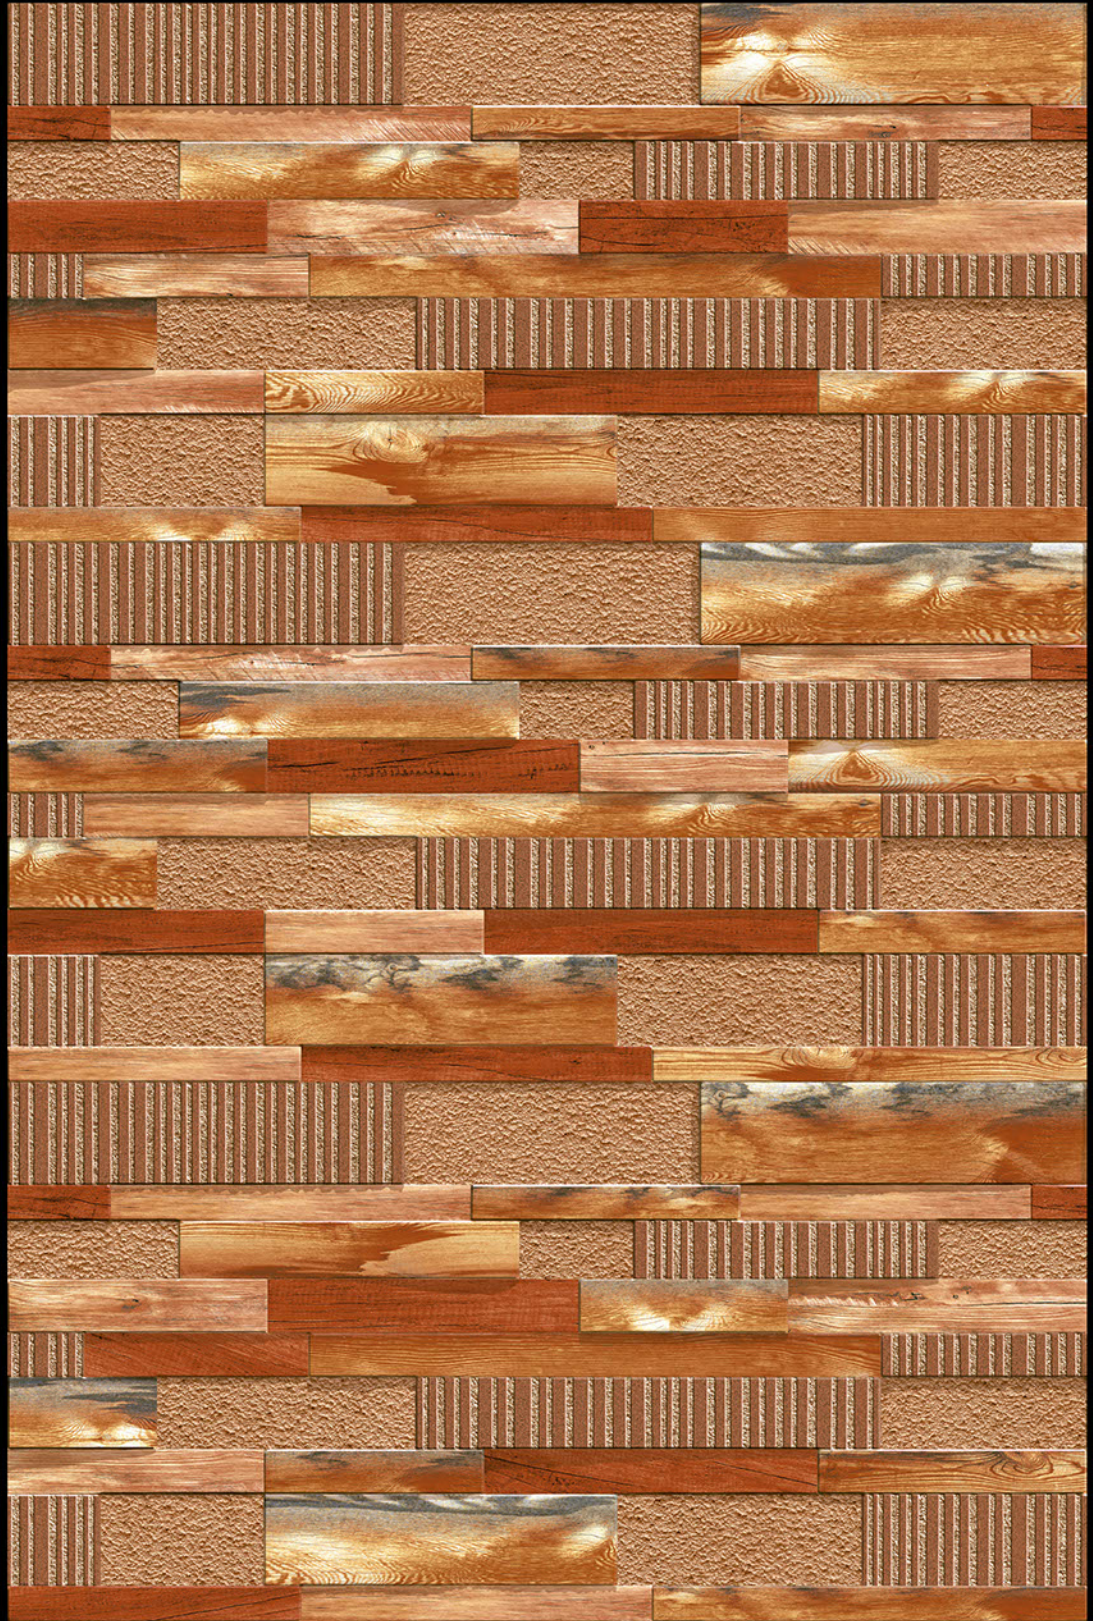

NATURAL  
LOOK

DURABLE  
BODY

High Depth  
**Elevation**

300x  
600mm

**SERBIA - 03**

HIGH-DEEP  
PUNCH

NATURAL  
LOOK

DURABLE  
BODY