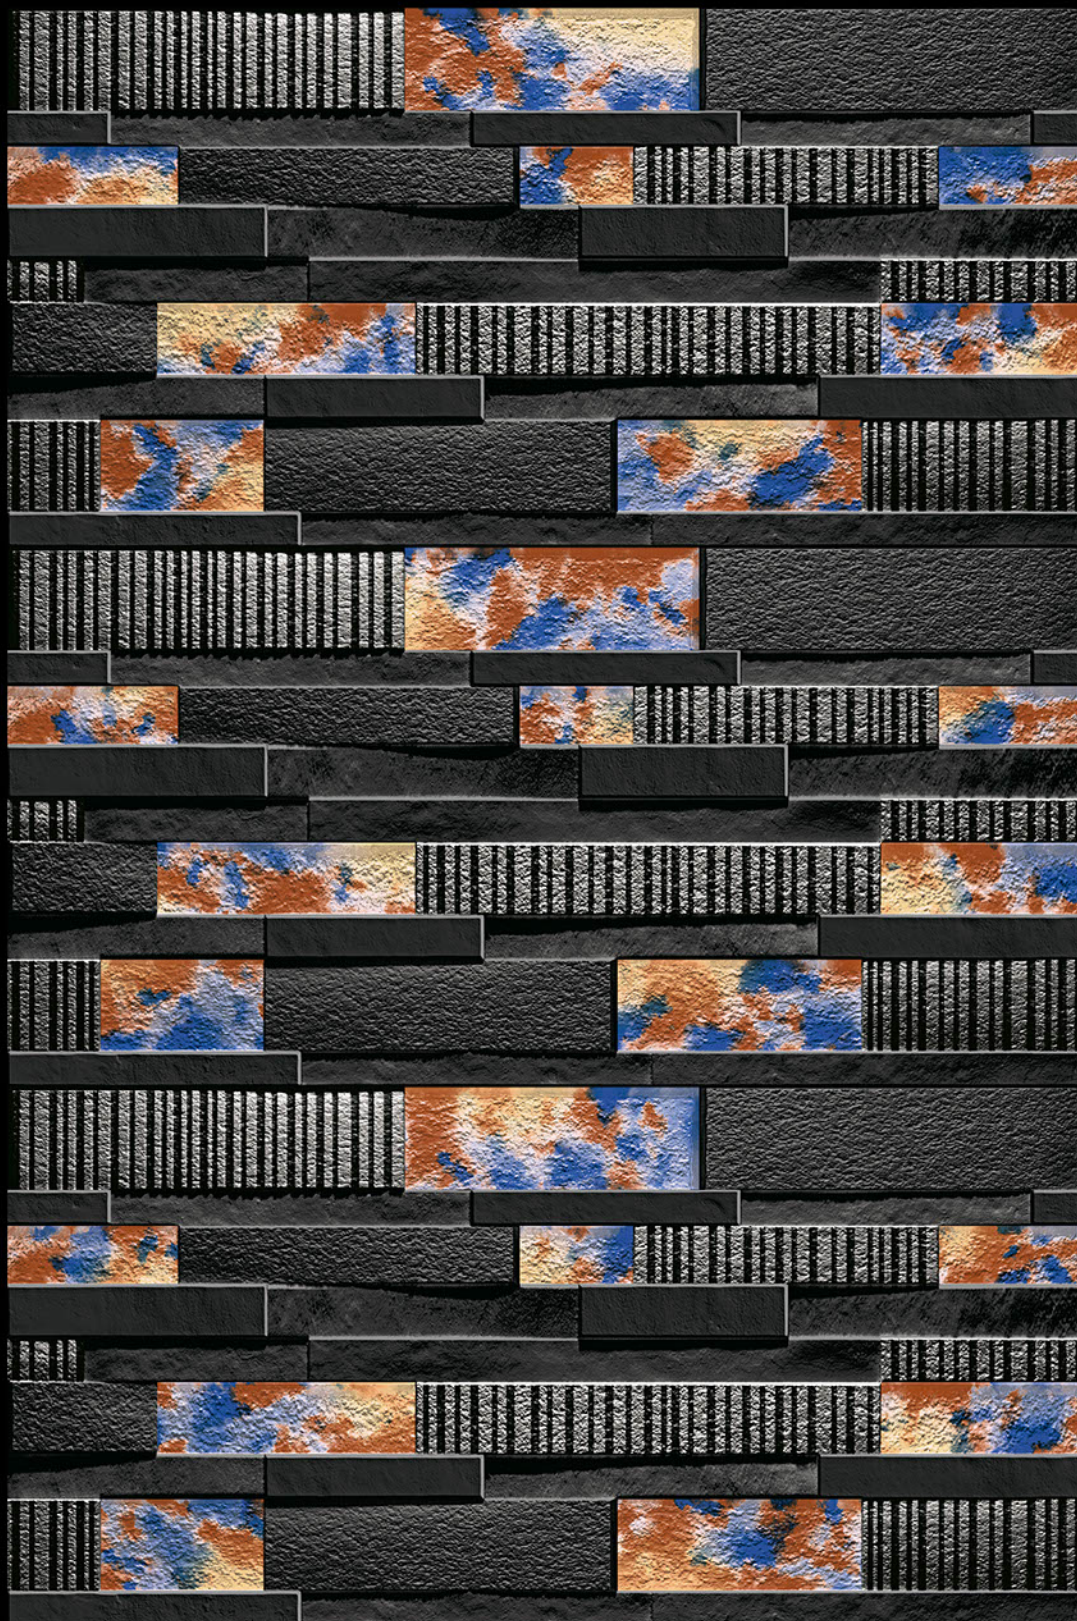

300x  
600mm

**CYPRUS - 11**

HIGH-DEEP  
PUNCH

NATURAL  
LOOK

DURABLE  
BODY

**SKIDOO**  
THE WORLD OF CERAMIC

High Depth  
**Elevation**

300x  
600mm