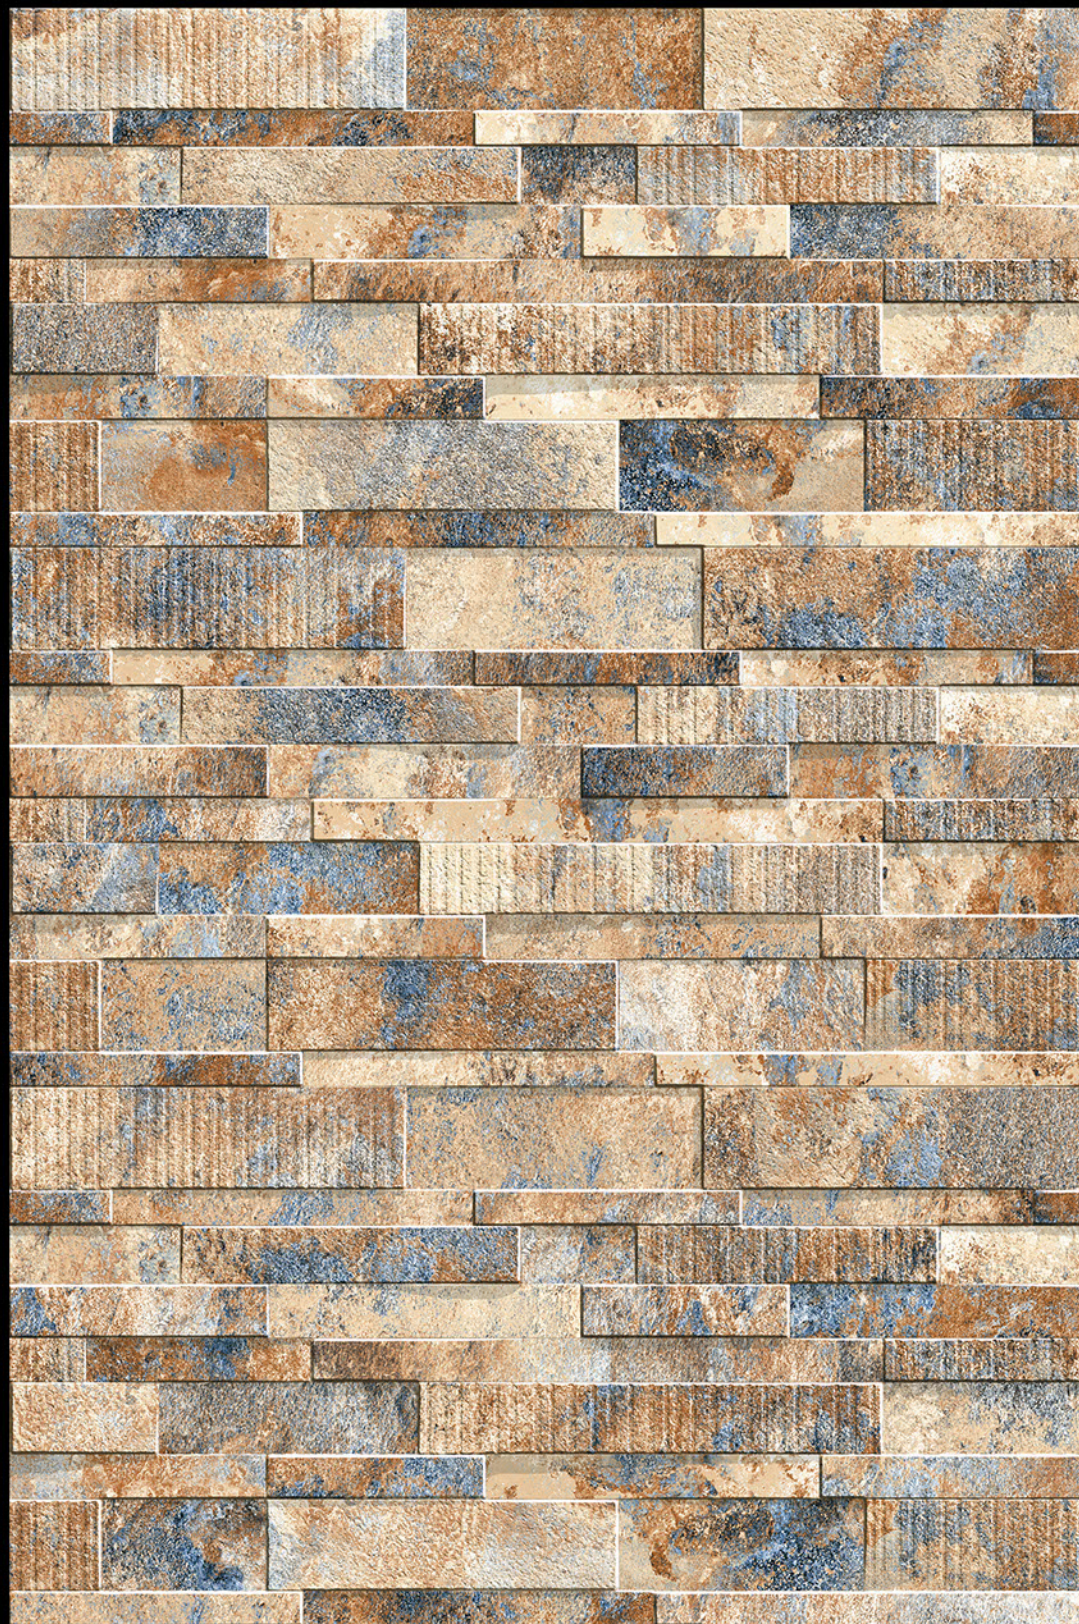

High Depth
Elevation

300x
600mm

SERBIA - 09

HIGH-DEEP
PUNCH

NATURAL
LOOK

DURABLE
BODY