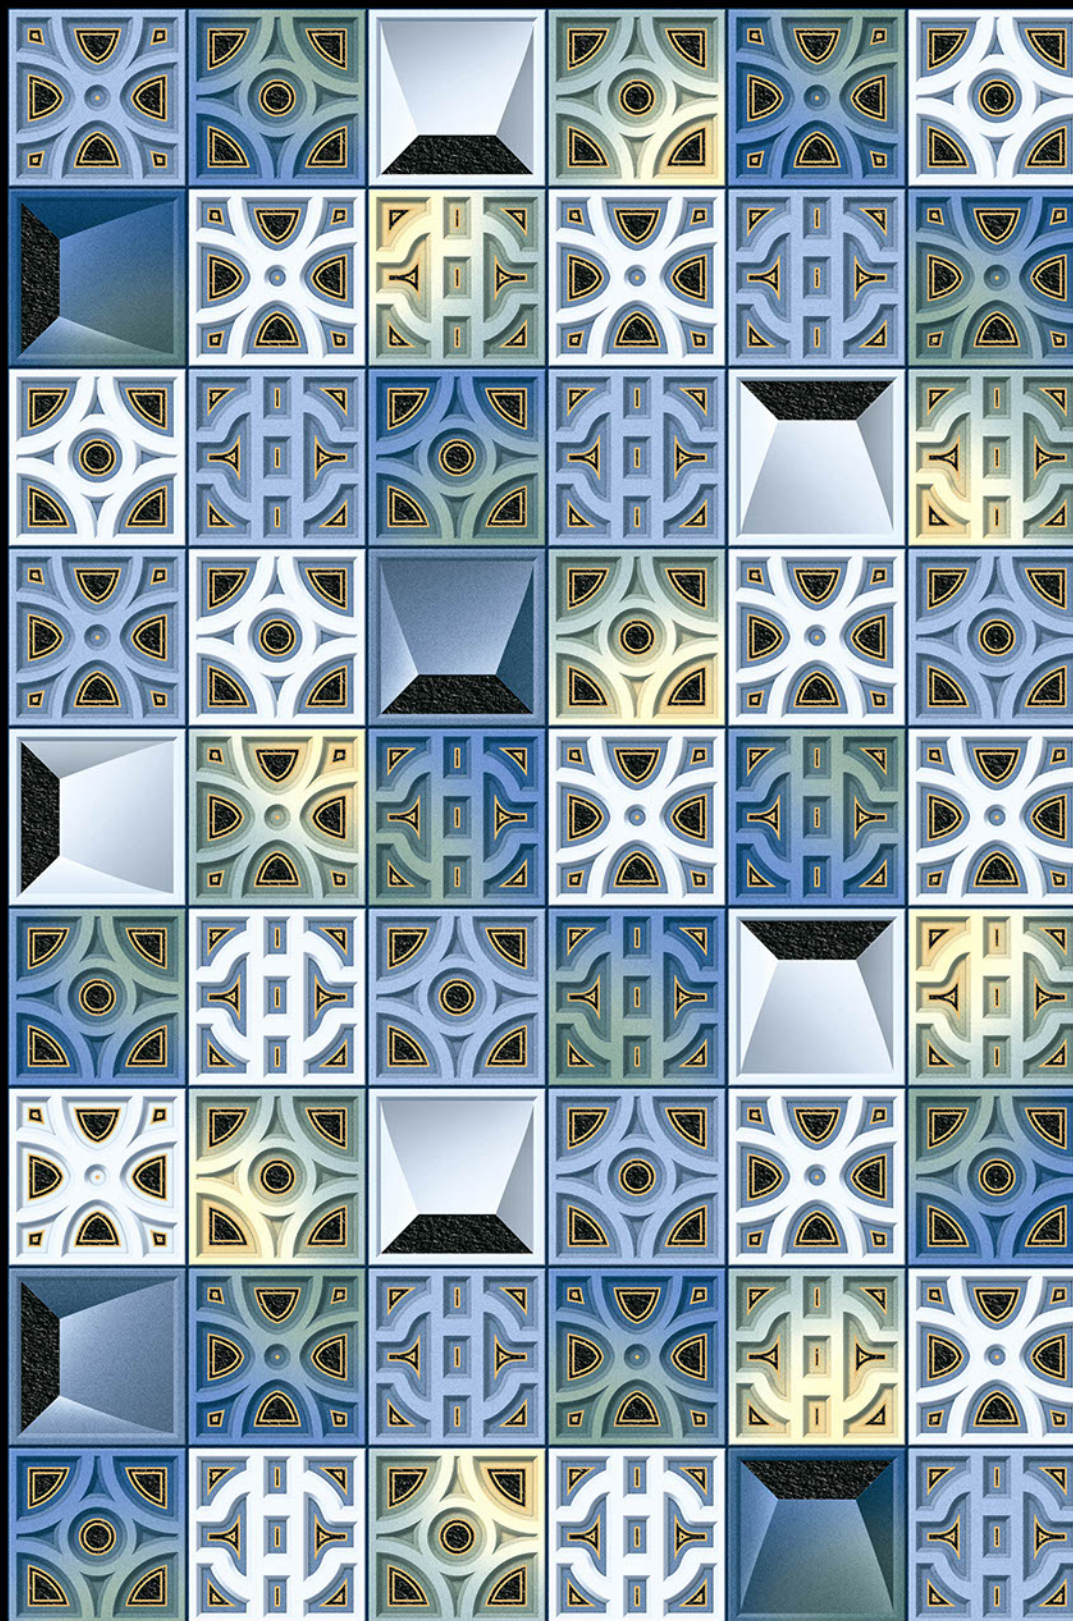

High Depth
Elevation

300x
600mm

HUNGARY - 08

HIGH-DEEP
PUNCH

NATURAL
LOOK

DURABLE
BODY