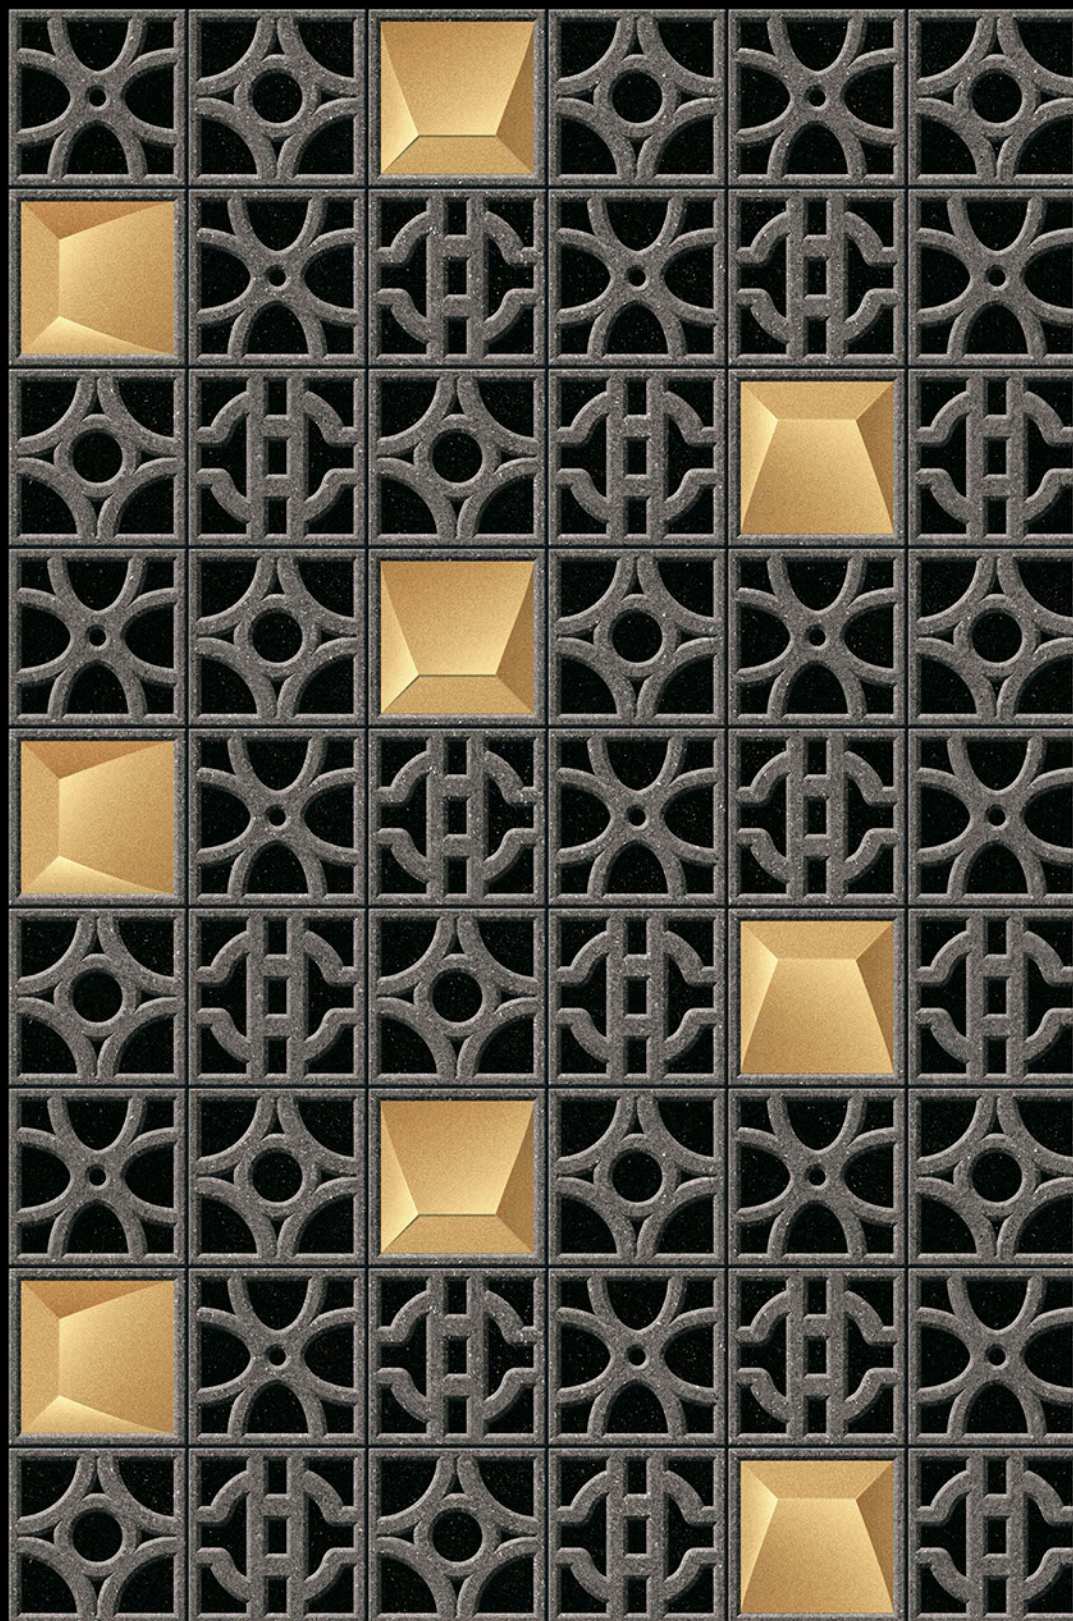

High Depth
Elevation

300x
600mm

HUNGARY - 10

HIGH-DEEP
PUNCH

NATURAL
LOOK

DURABLE
BODY