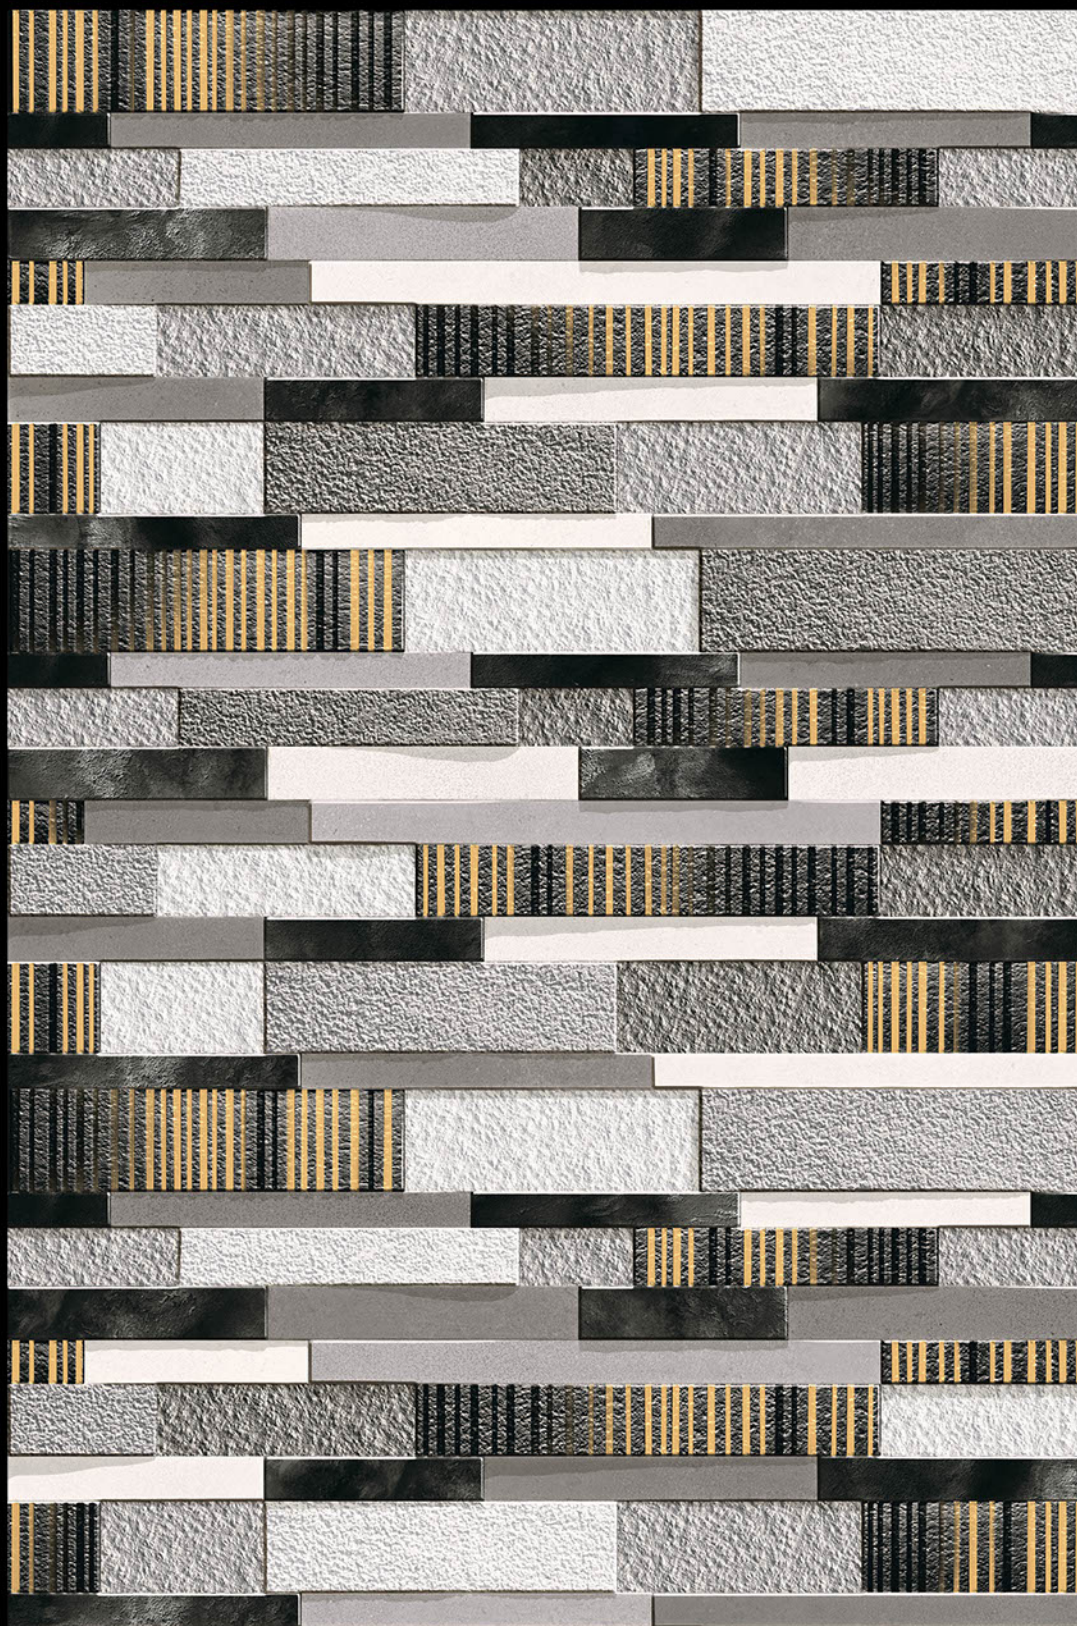

High Depth
Elevation

300x
600mm

SERBIA - 04

HIGH-DEEP
PUNCH

NATURAL
LOOK

DURABLE
BODY