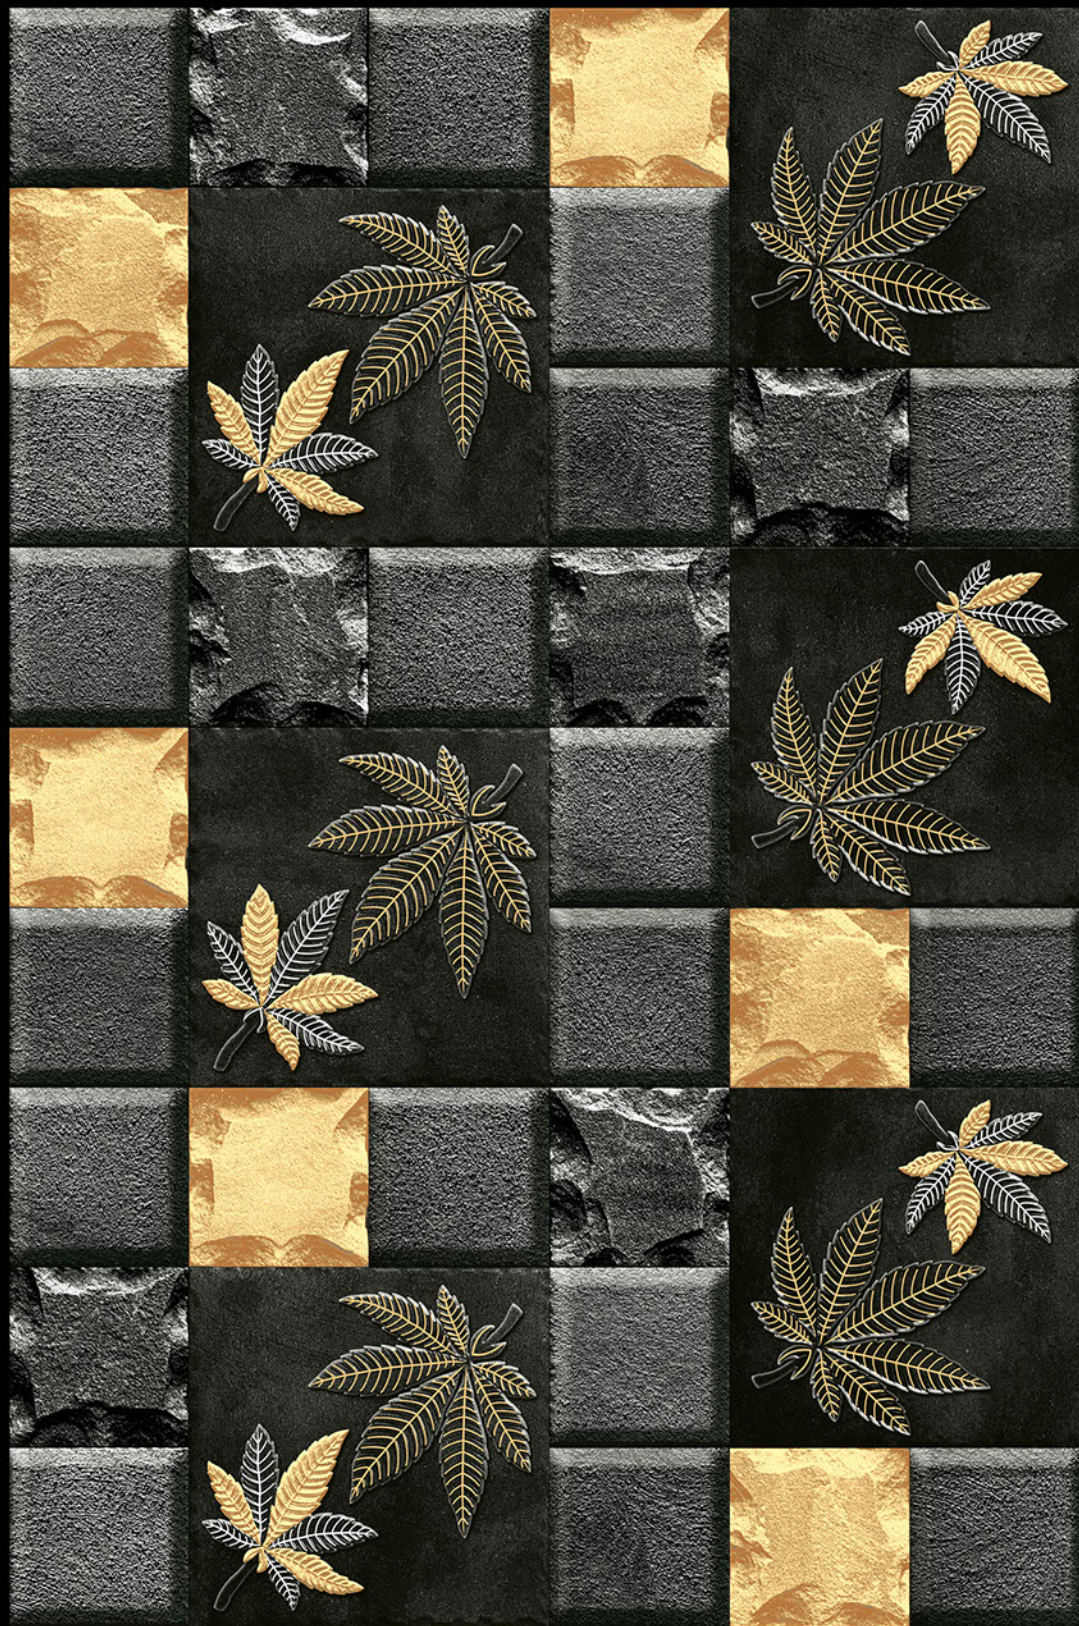

300x  
600mm

**HOLYSEE - 05**

**SKIDOO**  
THE WORLD OF CERAMIC

High Depth  
**Elevation**

300x  
600mm

**HOLYSEE - 06**

HIGH-DEEP  
PUNCH

NATURAL  
LOOK