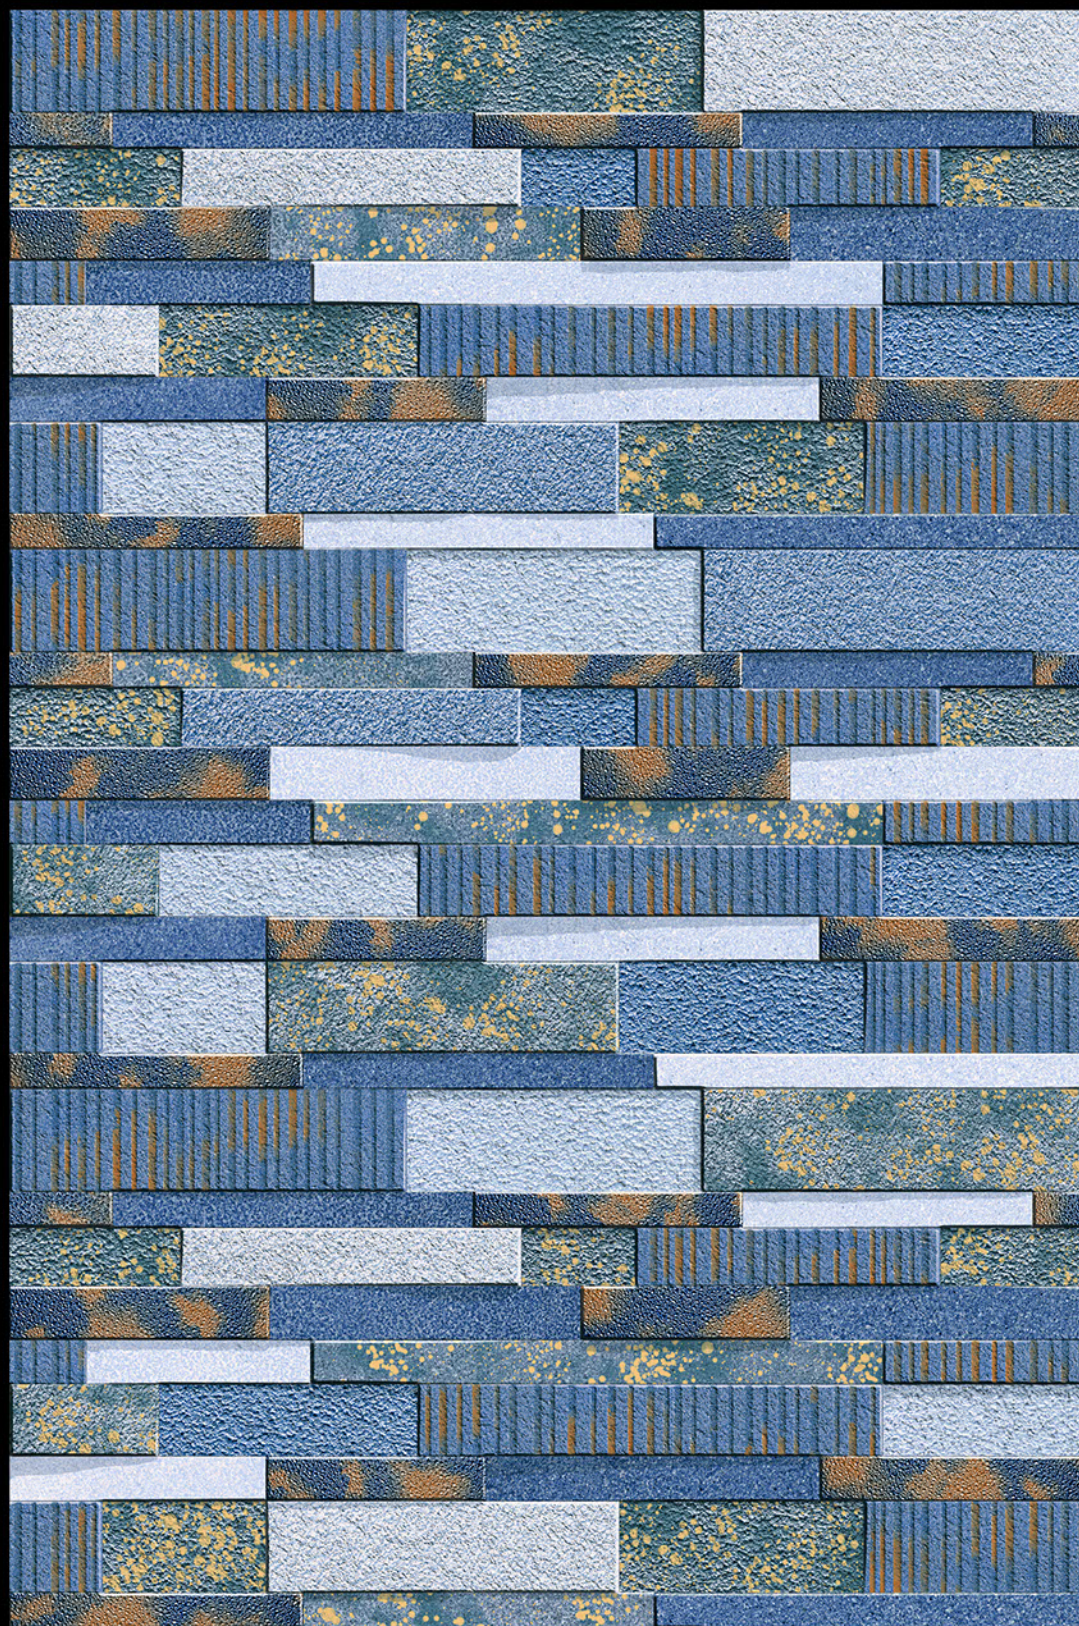

High Depth
Elevation

300x
600mm

SERBIA - 06

HIGH-DEEP
PUNCH

NATURAL
LOOK

DURABLE
BODY