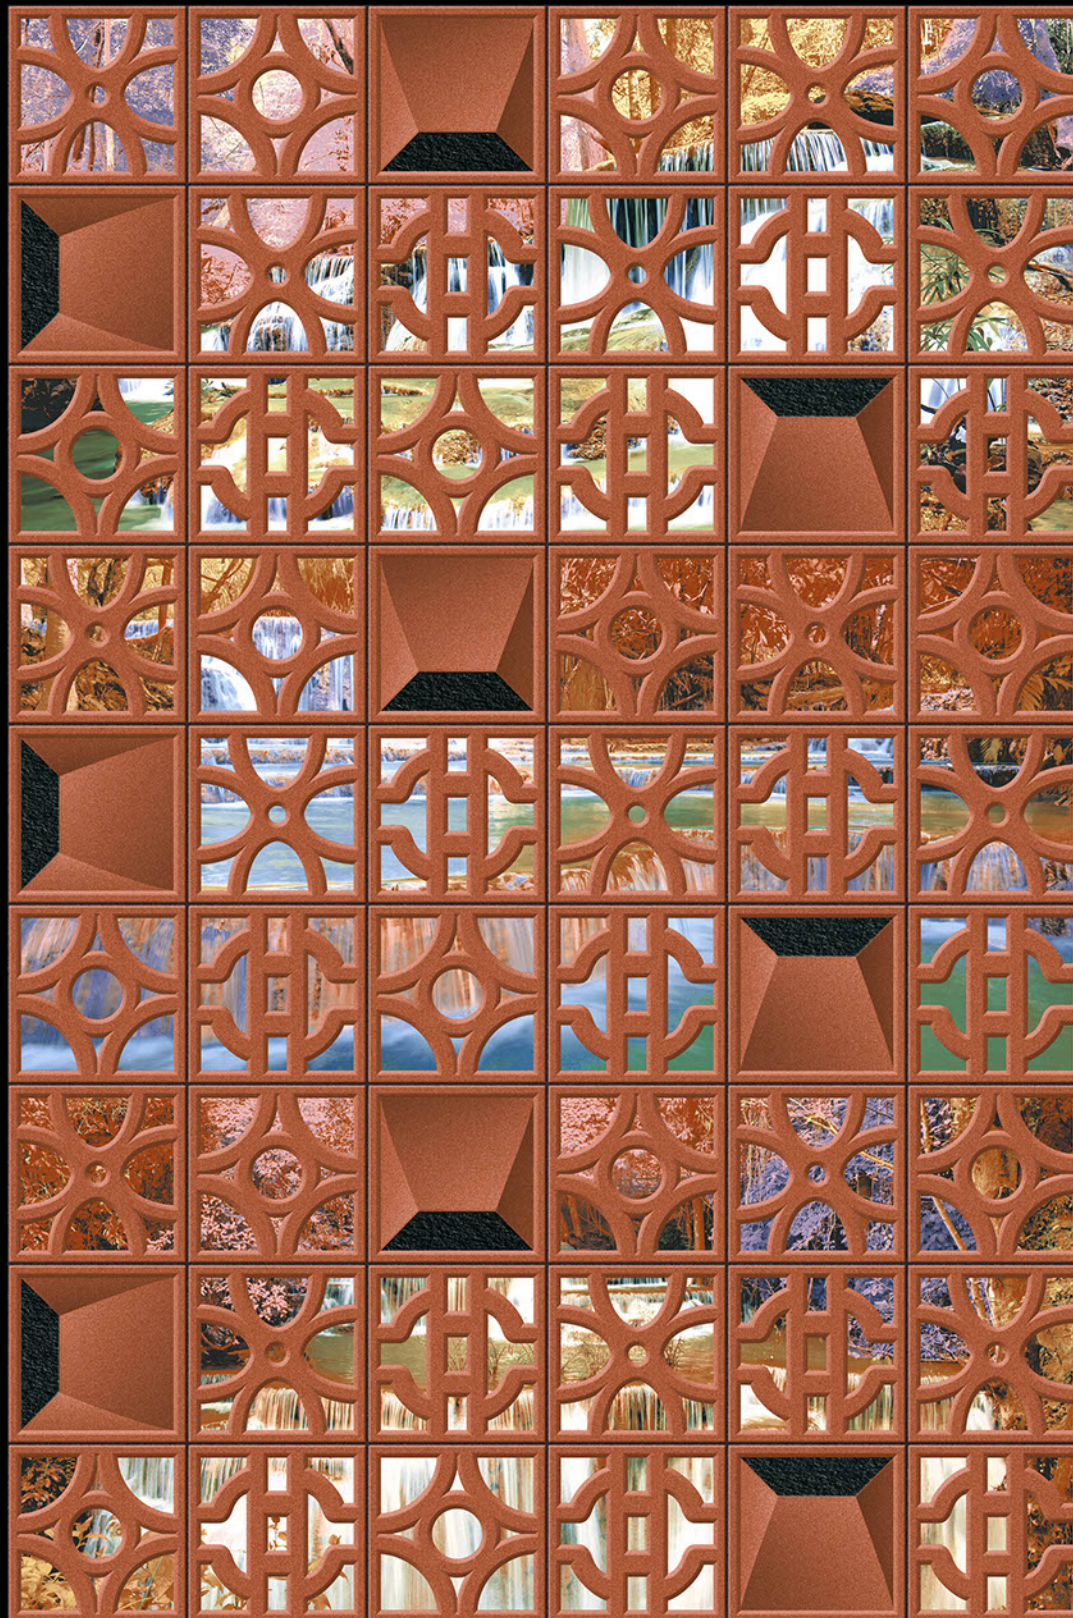

HIGH-DEEP  
PUNCH

NATURAL  
LOOK

DURABLE  
BODY

High Depth  
**Elevation**

300x  
600mm

**HUNGARY - 01**

HIGH-DEEP  
PUNCH

NATURAL  
LOOK