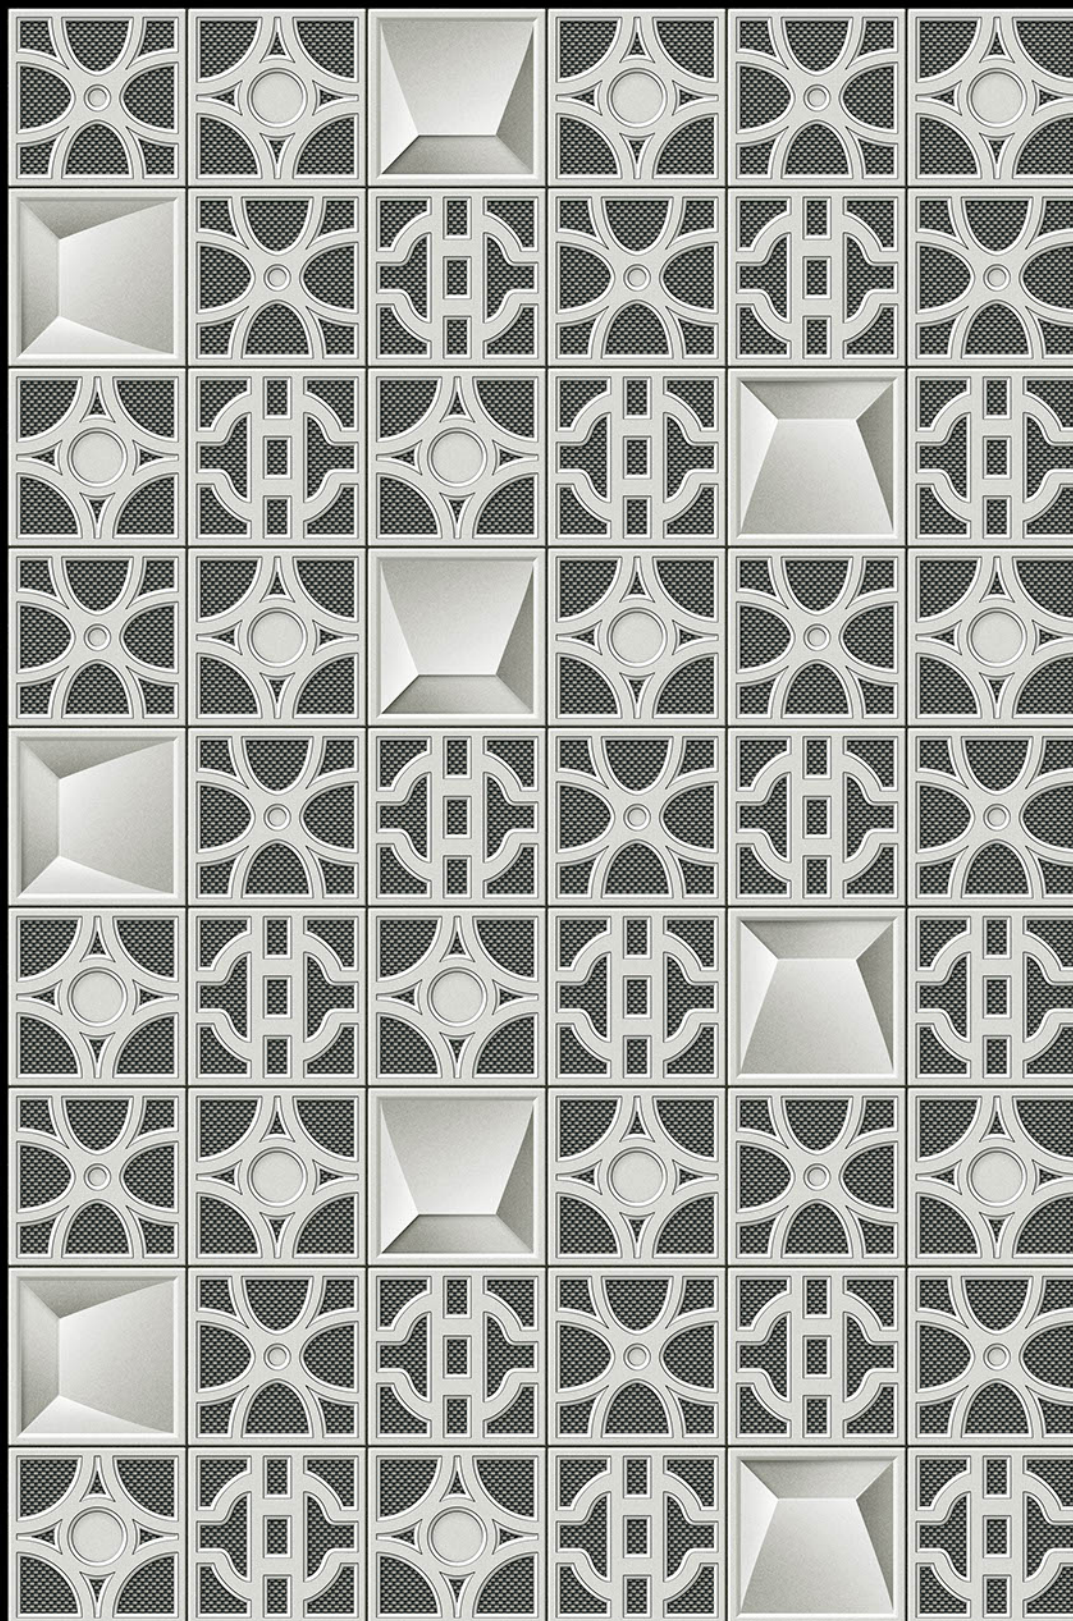

High Depth
Elevation

300x
600mm

HUNGARY - 09

HIGH-DEEP
PUNCH

NATURAL
LOOK

DURABLE
BODY