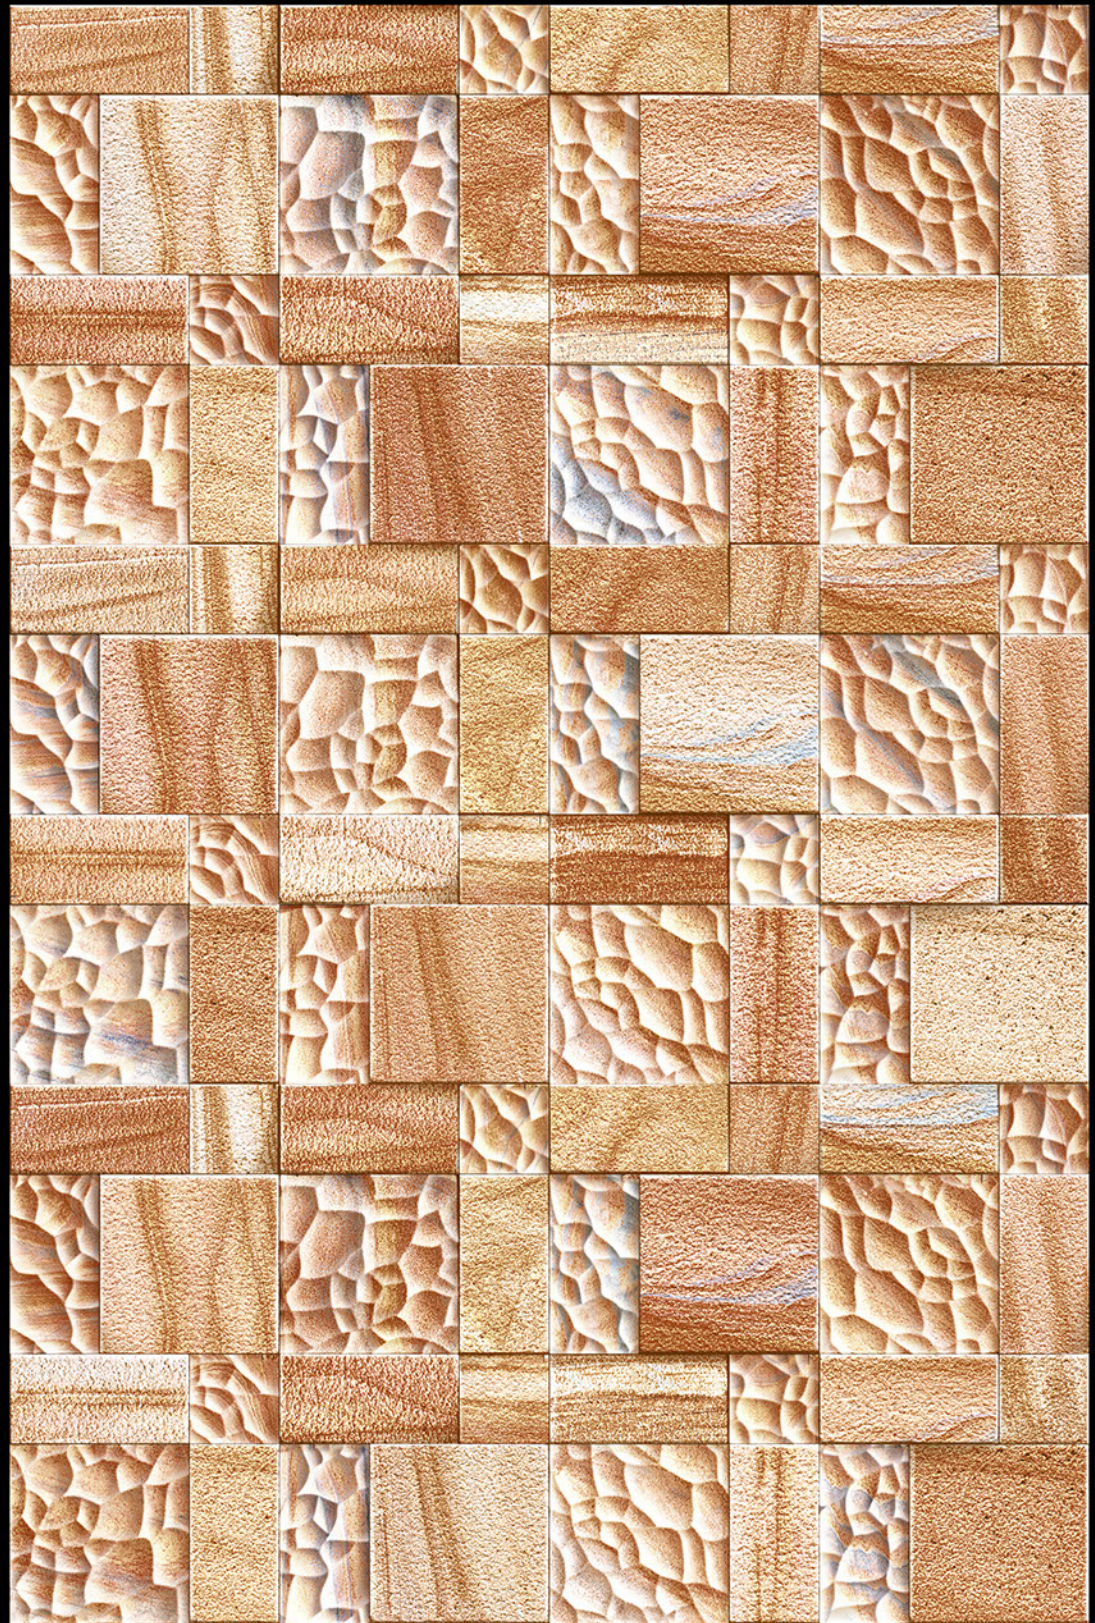

High Depth
Elevation

300x
600mm

HONDURAS - 09

HIGH-DEEP
PUNCH

NATURAL
LOOK

DURABLE
BODY