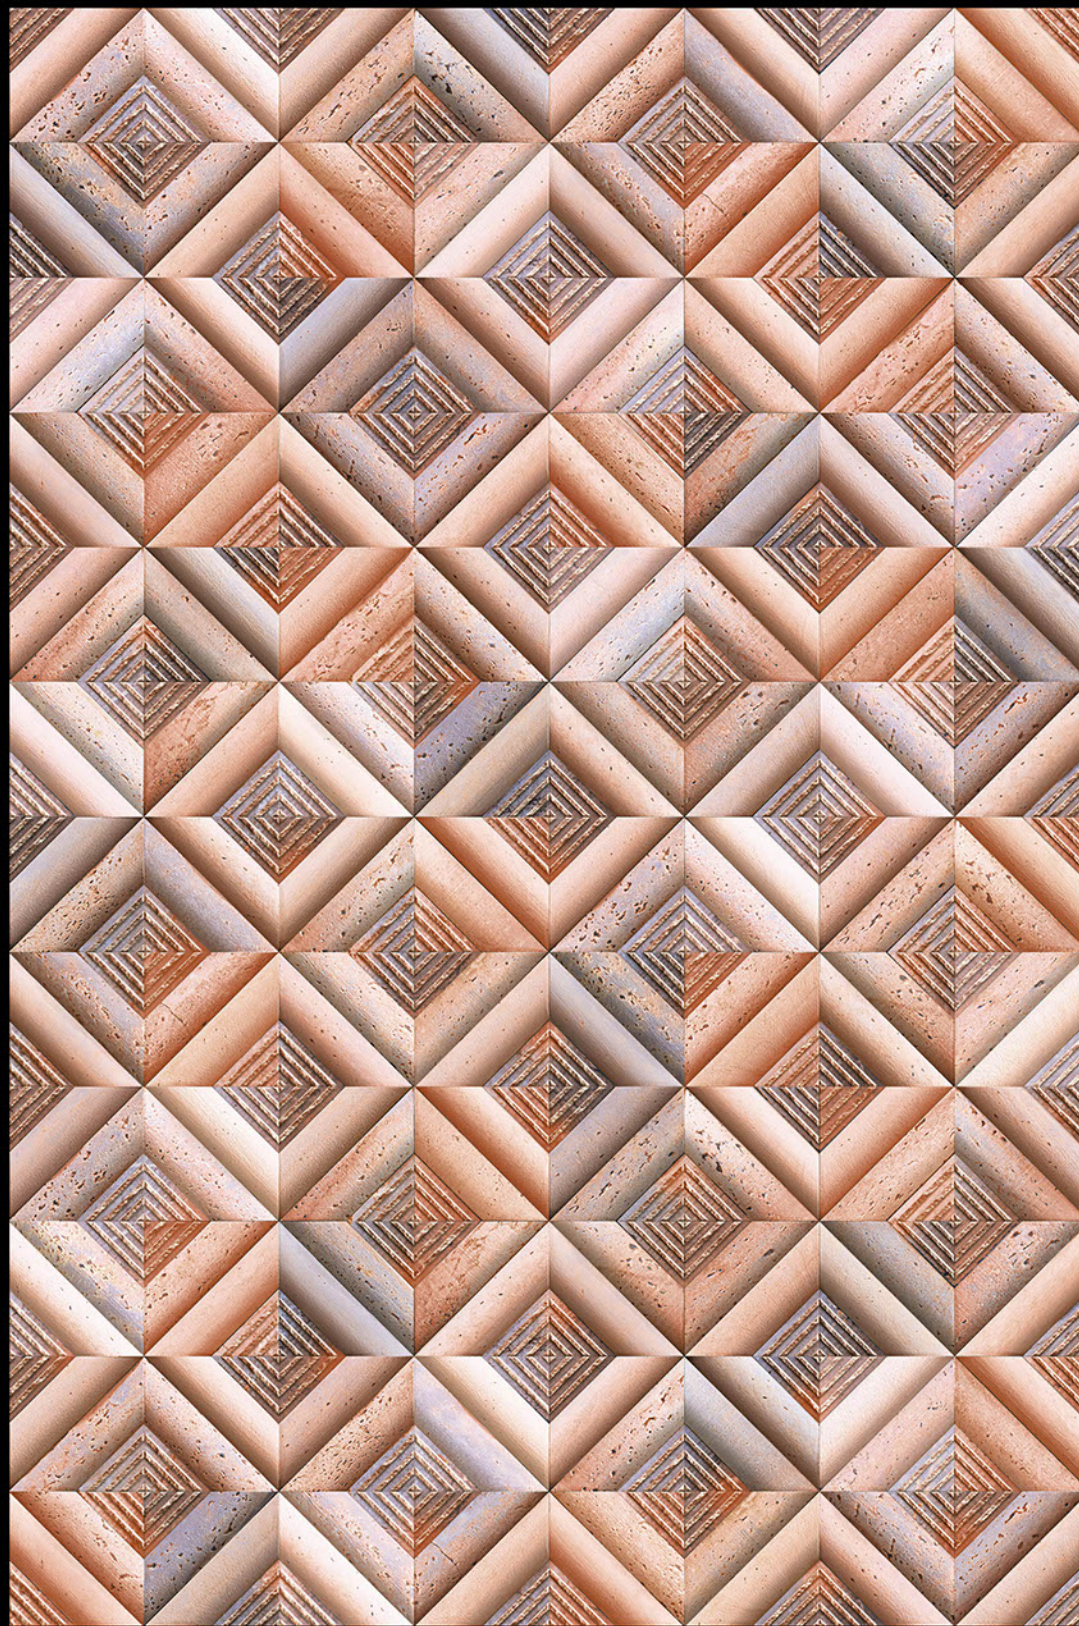

High Depth
Elevation

300x
600mm

MAYOTTE - 02

HIGH-DEEP
PUNCH

NATURAL
LOOK

DURABLE
BODY