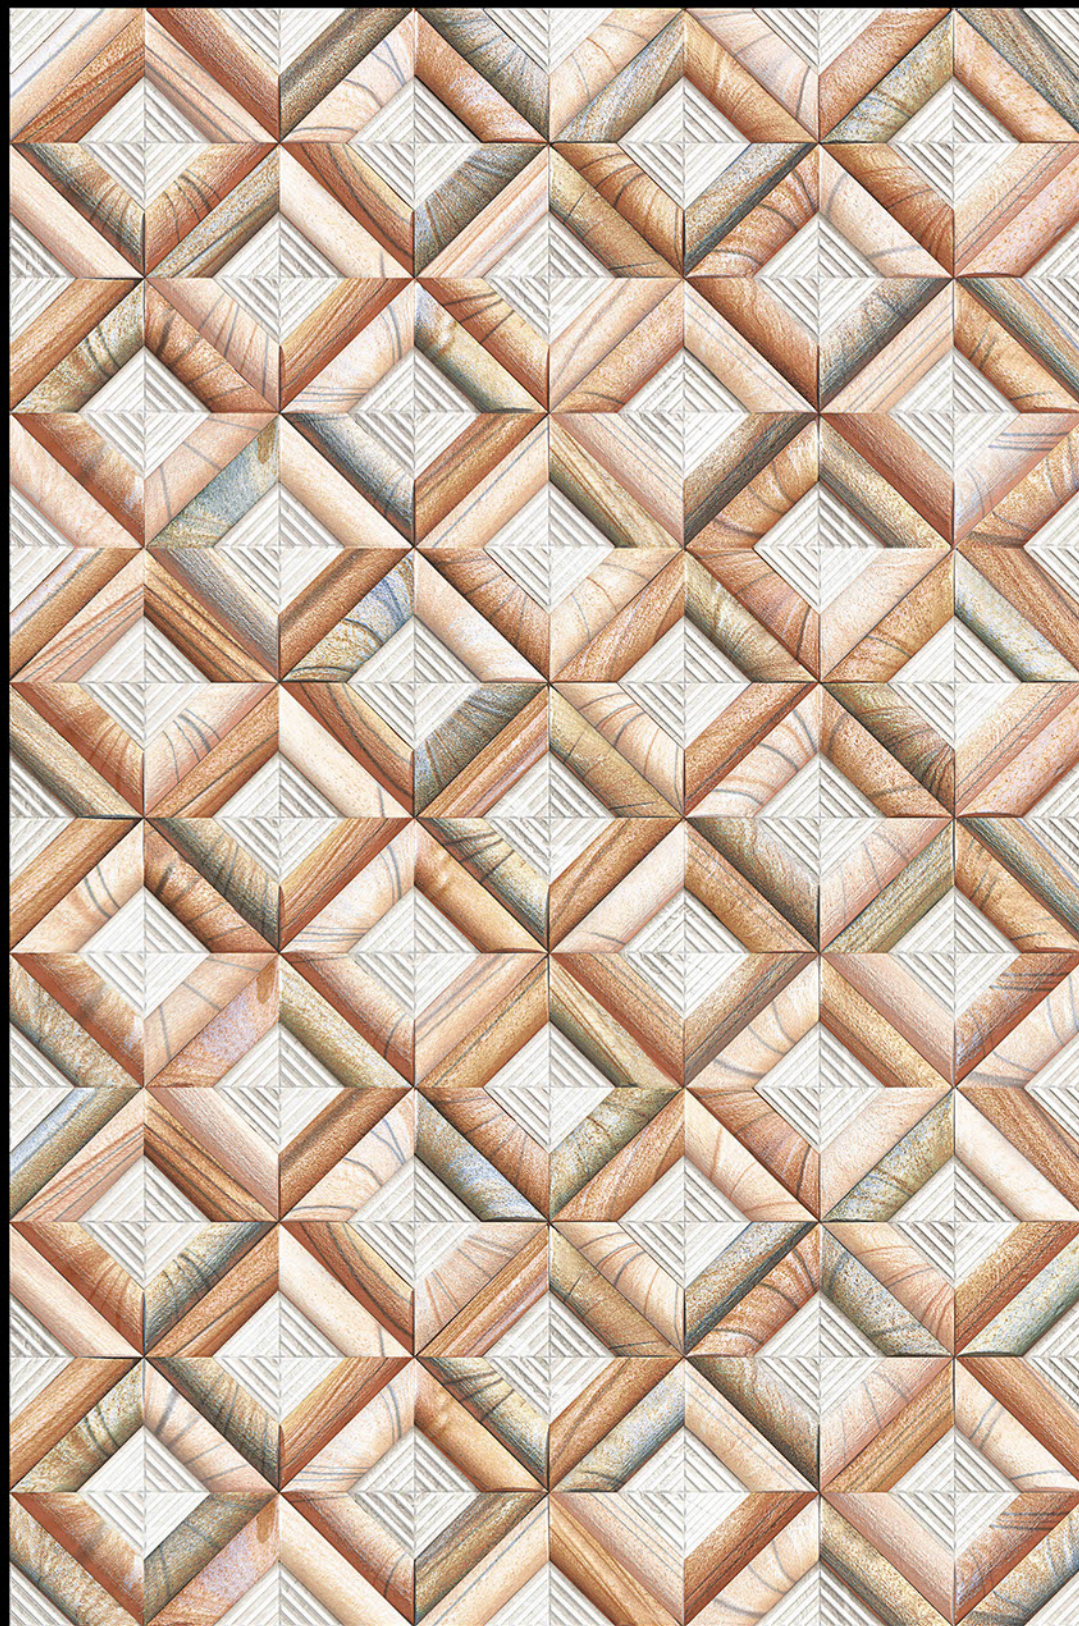

300x
600mm

MAYOTTE - 07

HIGH-DEEP
PUNCH

NATURAL
LOOK

DURABLE
BODY

High Depth
Elevation

300x
600mm

MAYOTTE - 08