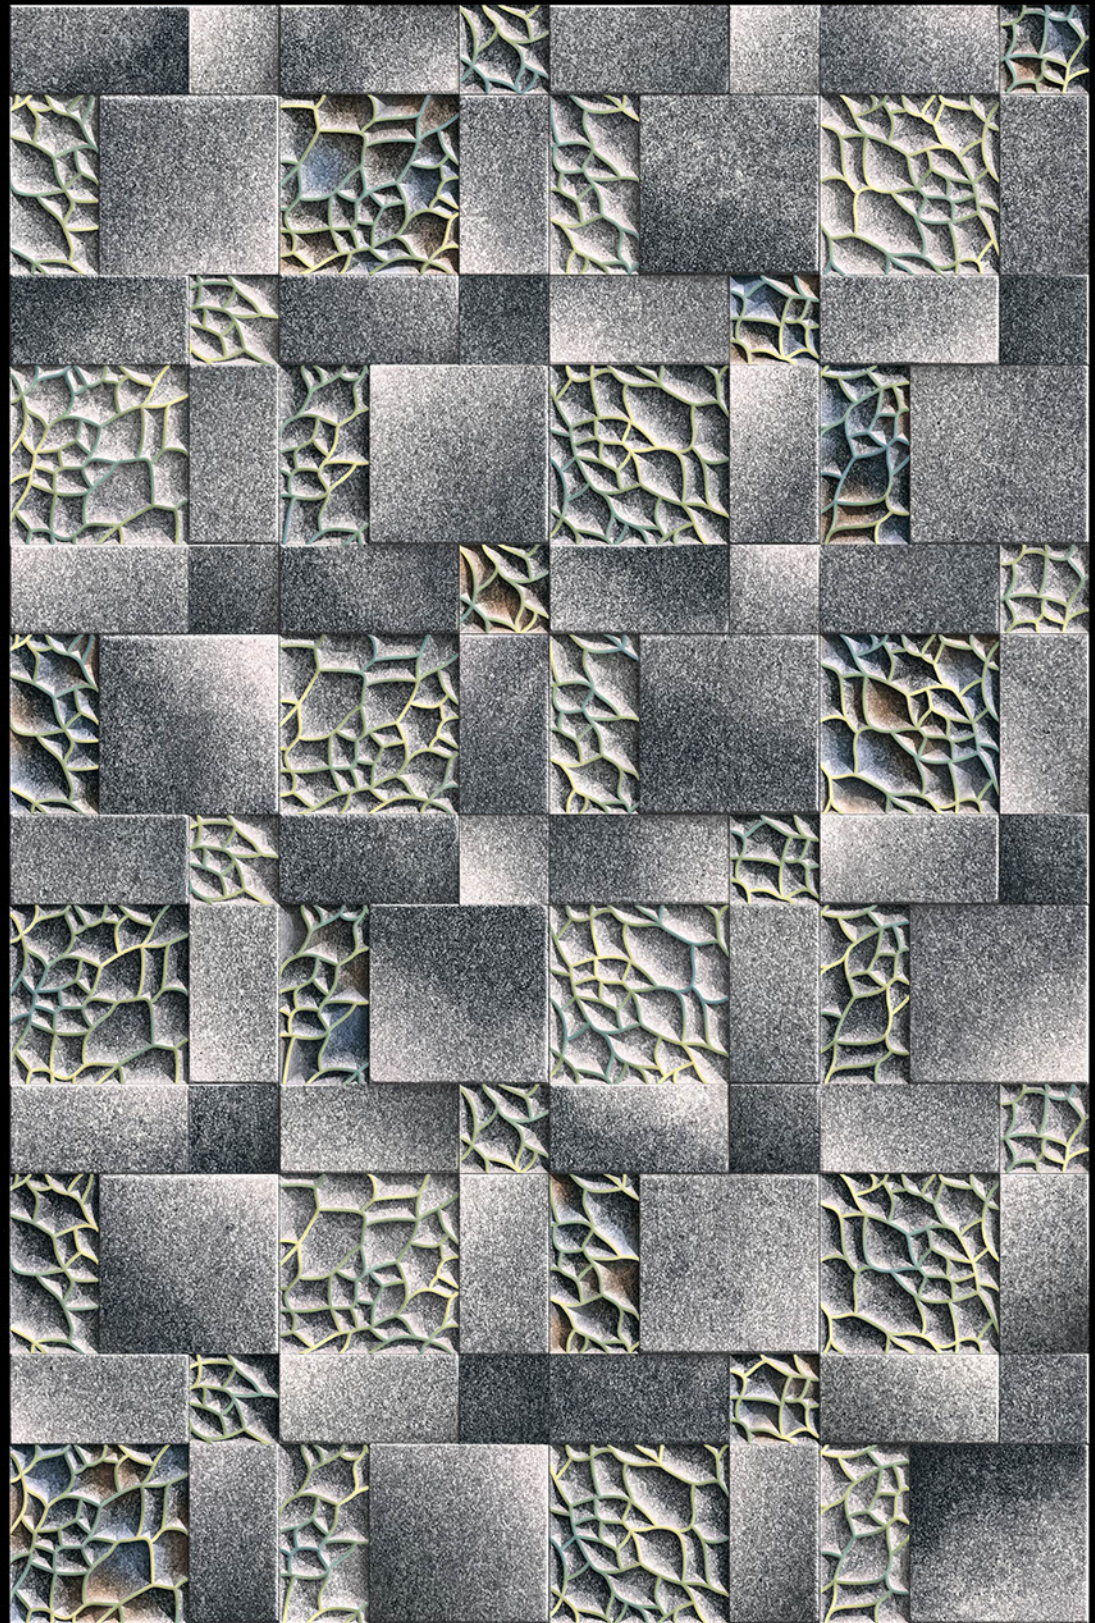

HONDURAS - 05

High Depth
Elevation

300x
600mm

HONDURAS - 06

HIGH-DEEP
PUNCH

NATURAL
LOOK

DURABLE
BODY