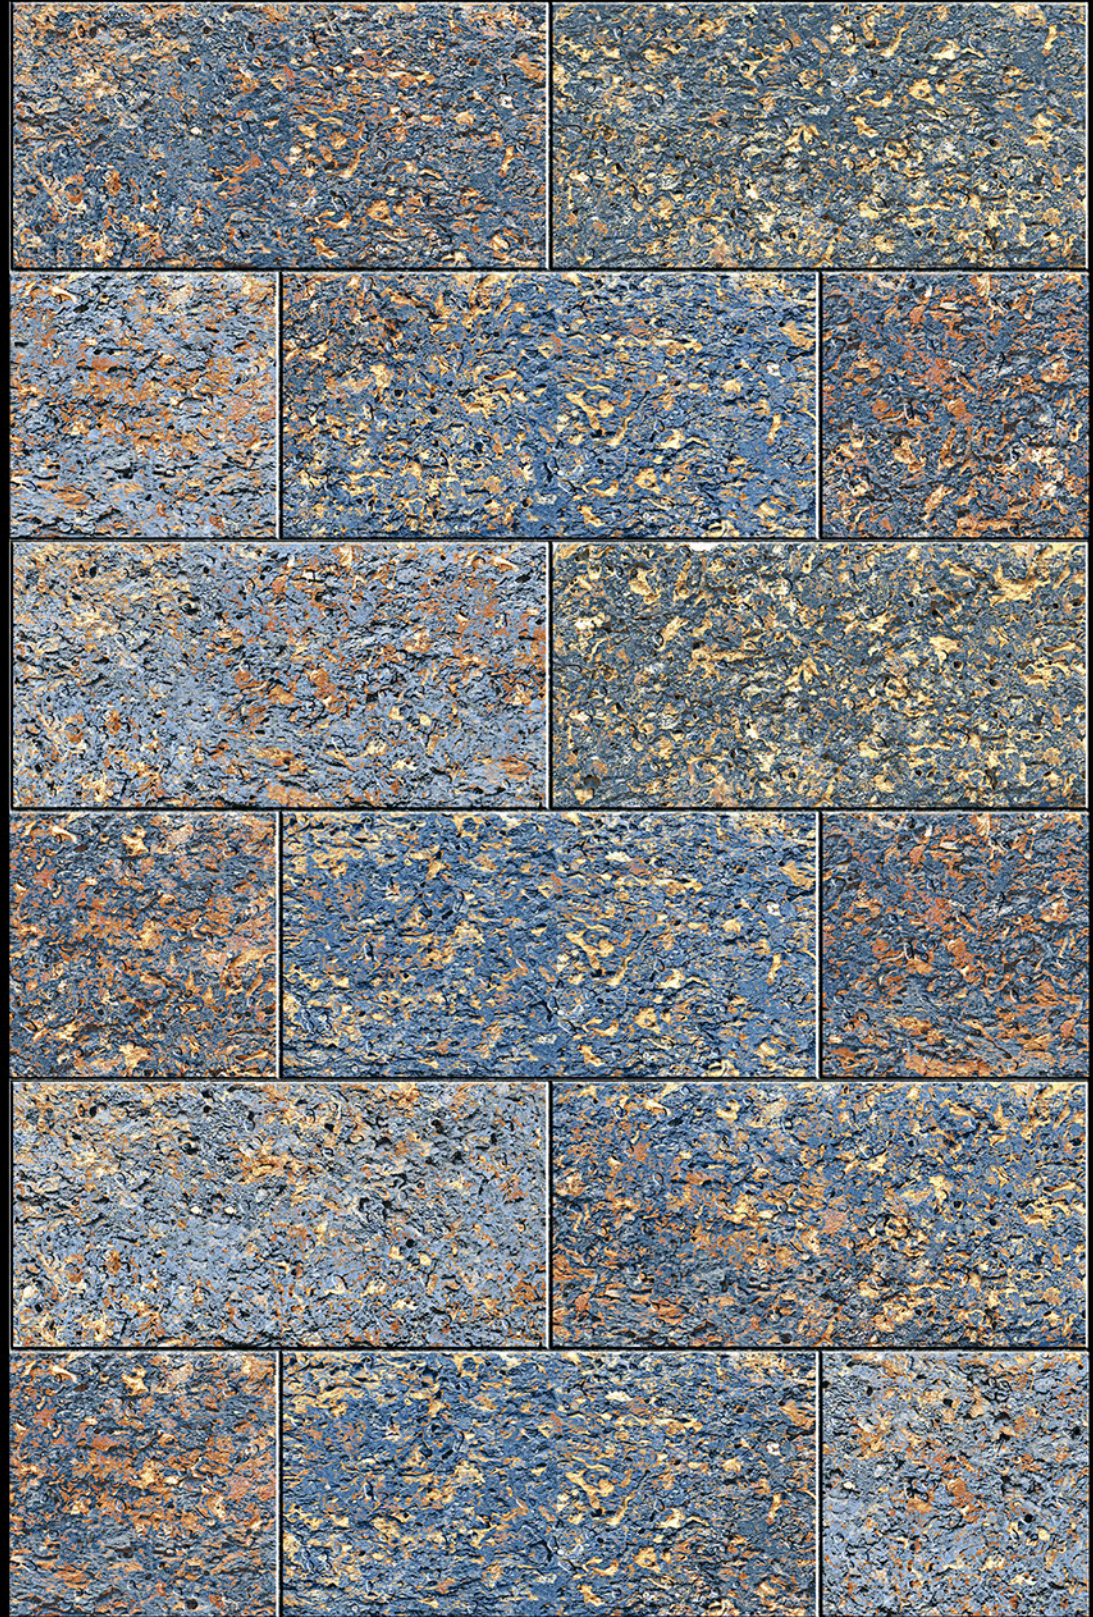

300x
600mm

CARIBBEAN - 06

HIGH-DEEP
PUNCH

NATURAL
LOOK

DURABLE
BODY

High Depth
Elevation

300x
600mm

CARIBBEAN - 07