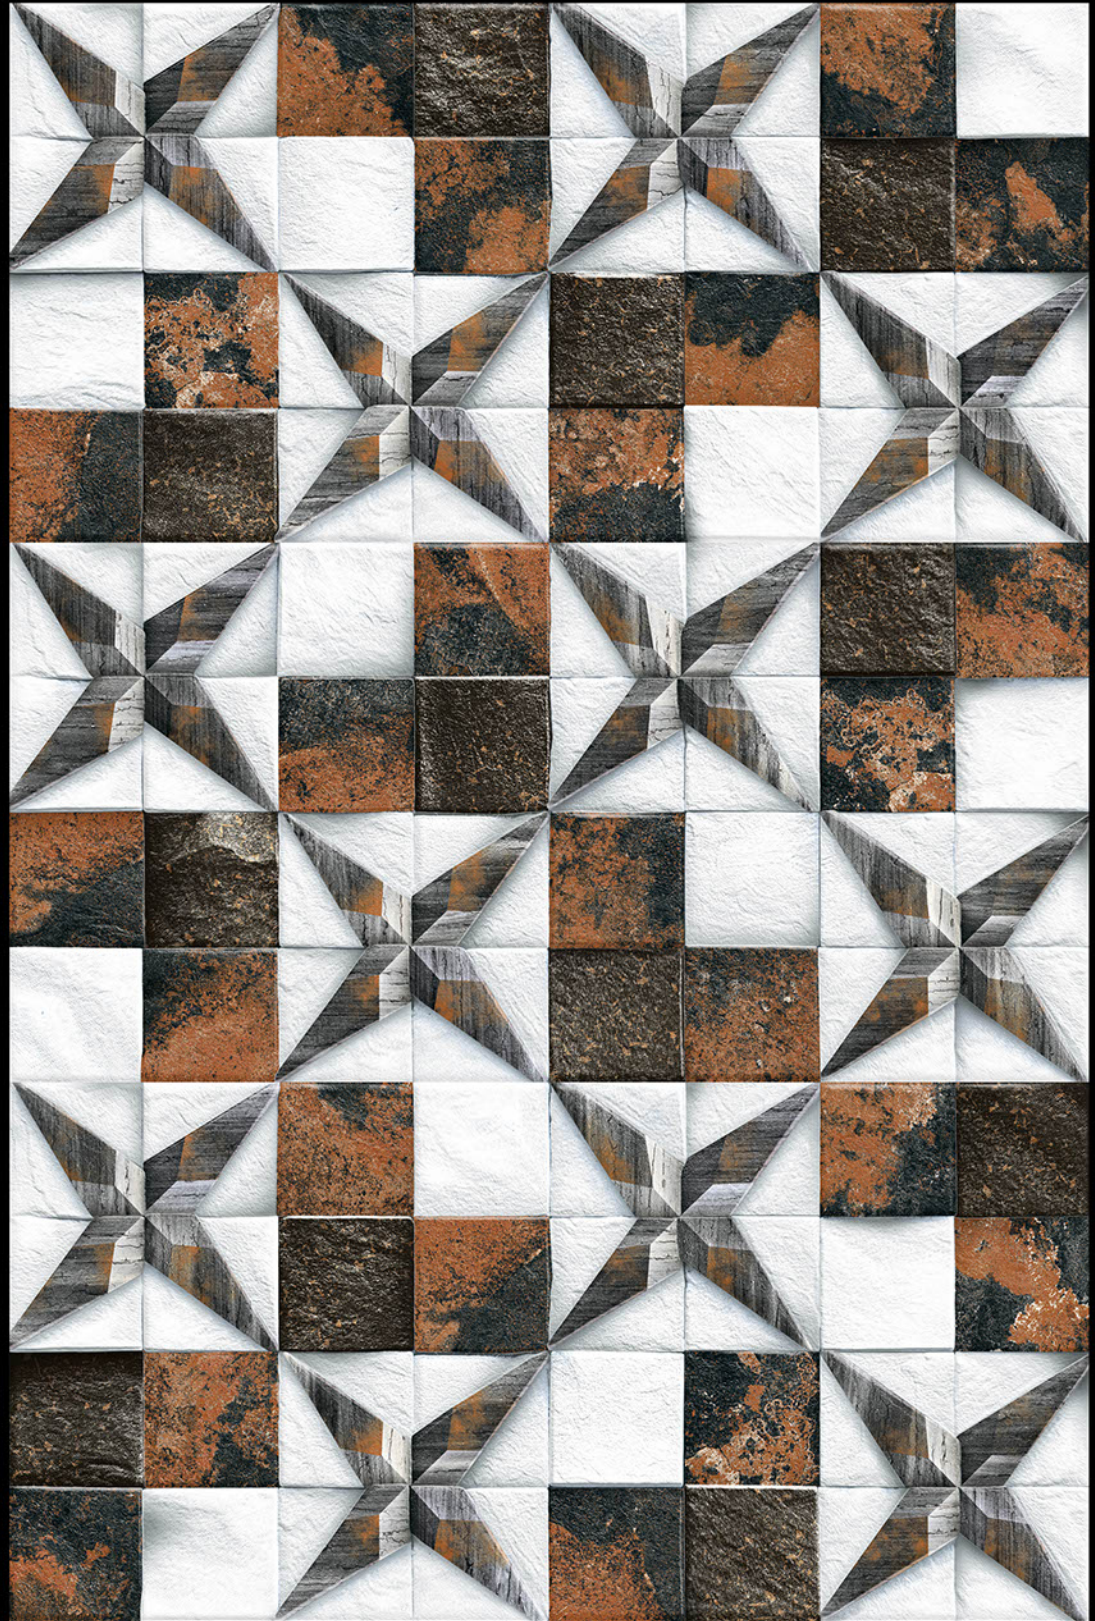

High Depth
Elevation

300x
600mm

REUNION - 09

HIGH-DEEP
PUNCH

NATURAL
LOOK

DURABLE
BODY