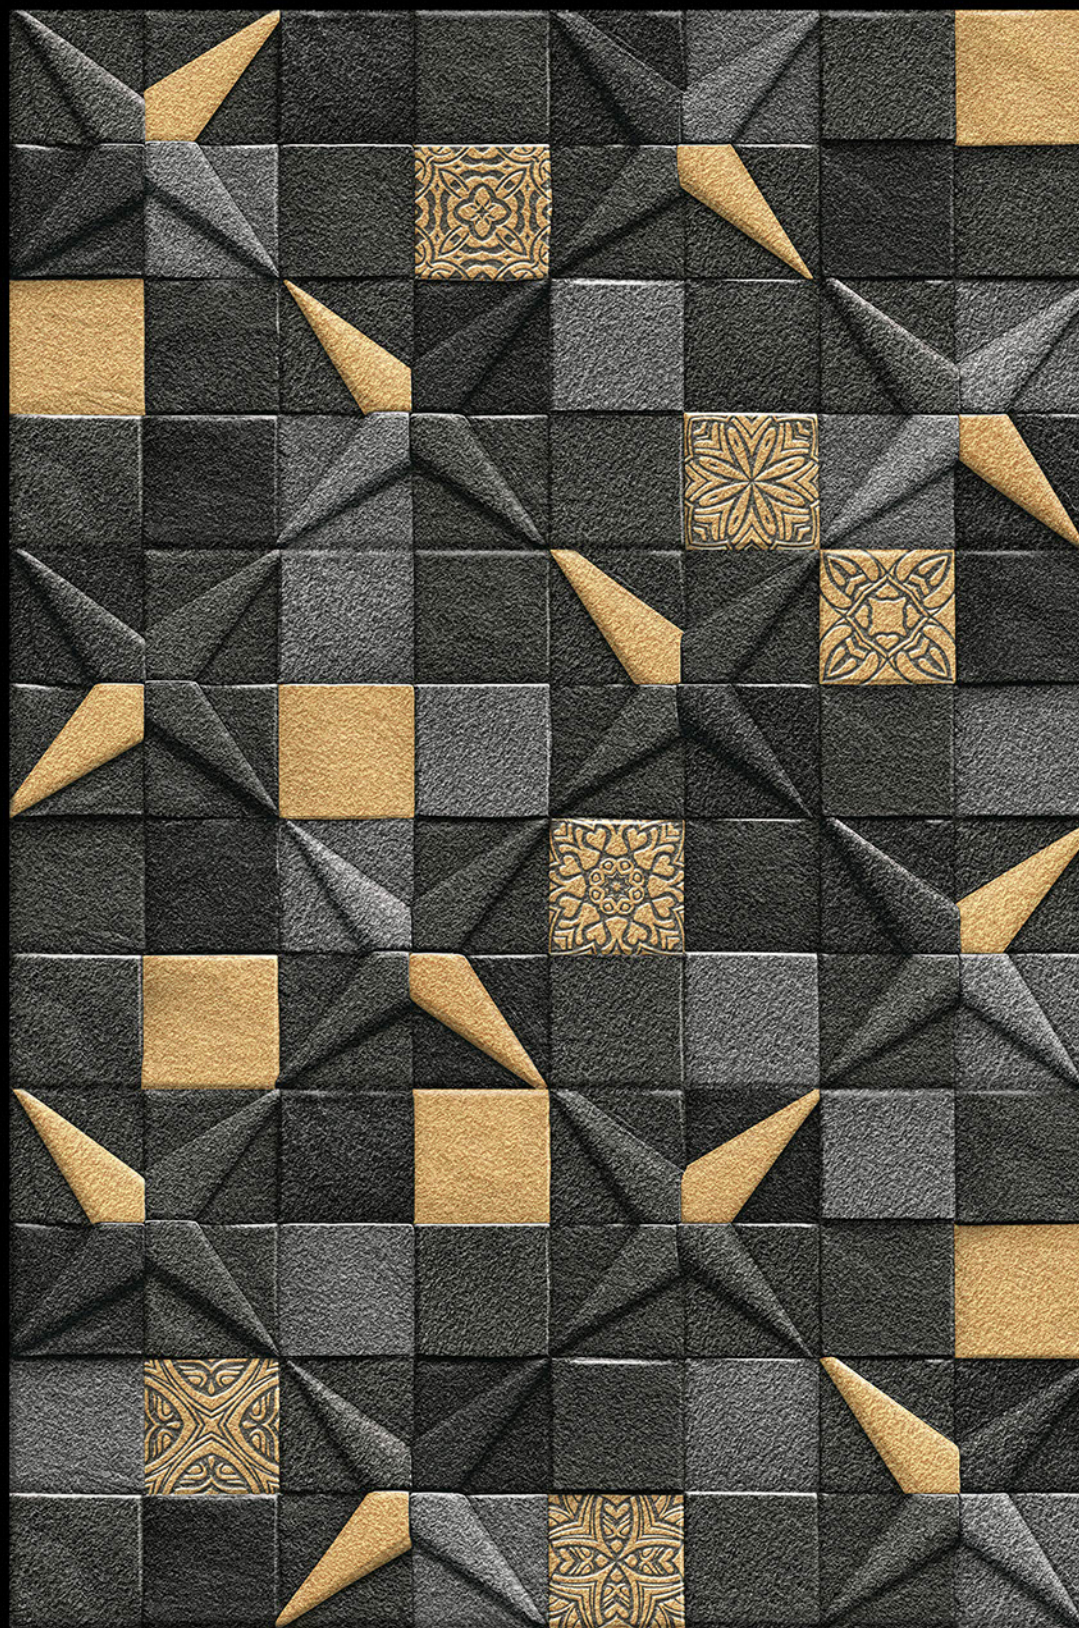

High Depth
Elevation

300x
600mm

REUNION - 08

HIGH-DEEP
PUNCH

NATURAL
LOOK

DURABLE
BODY