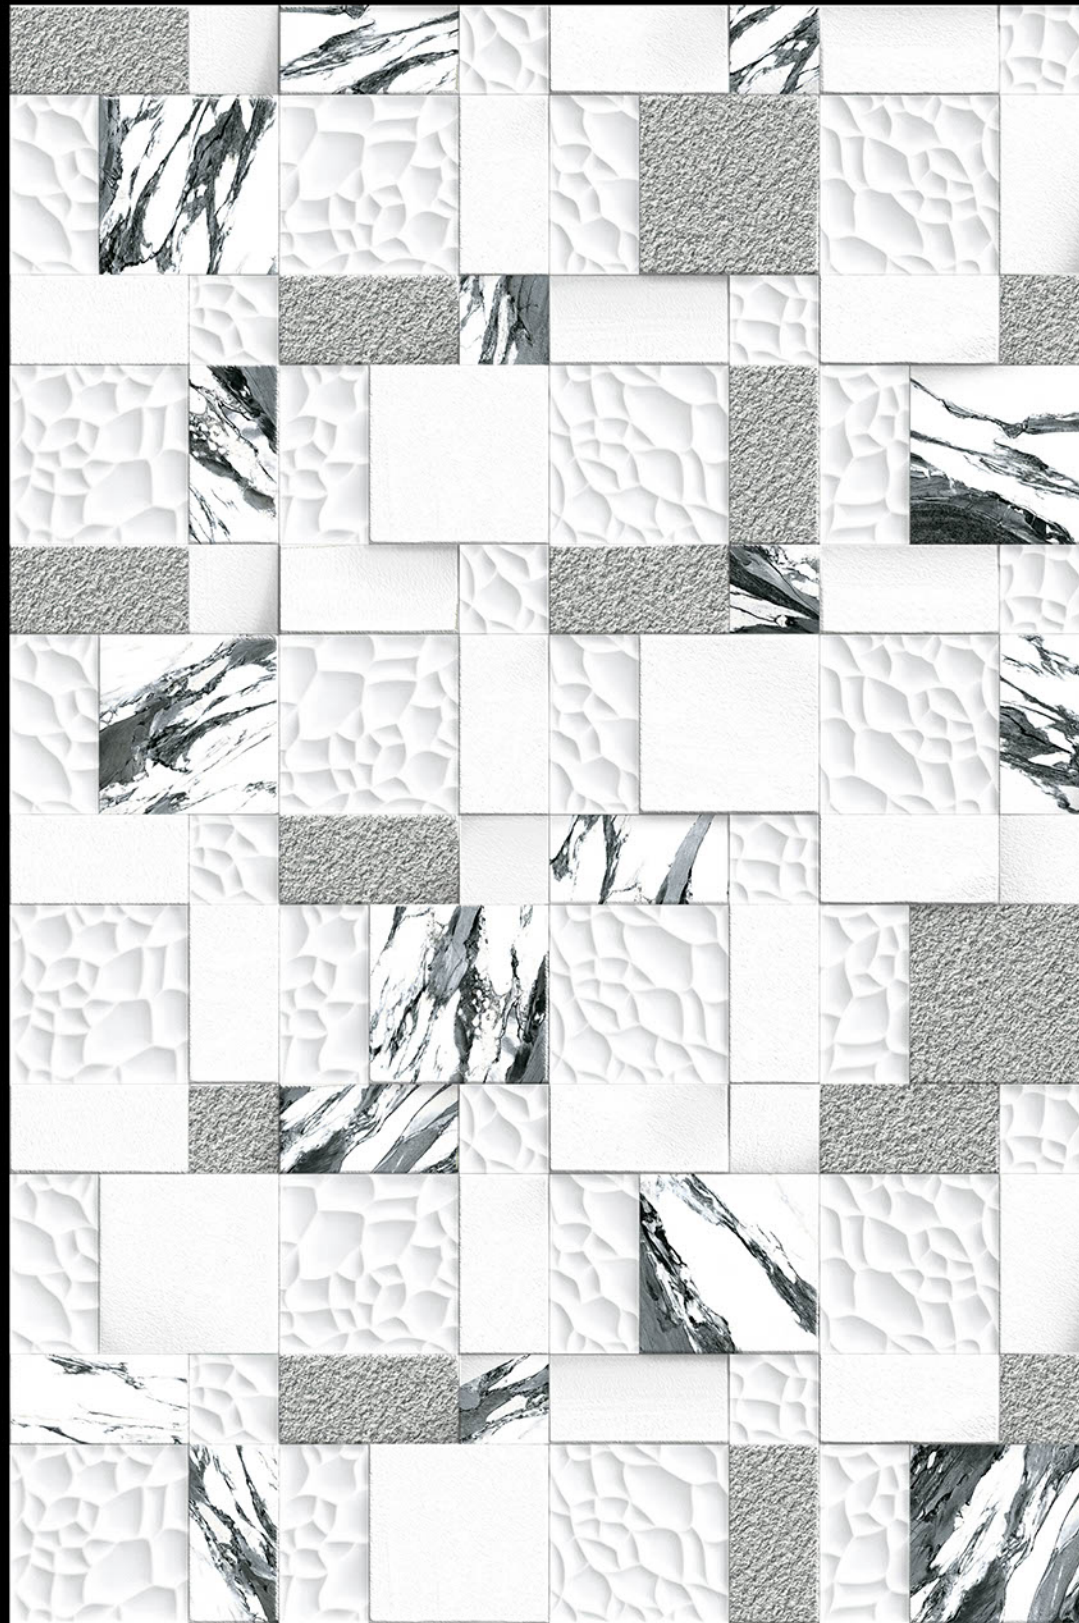

HIGH-DEEP
PUNCH

NATURAL
LOOK

DURABLE
BODY

High Depth
Elevation

300x
600mm

HONDURAS - 08

HIGH-DEEP
PUNCH

NATURAL
LOOK