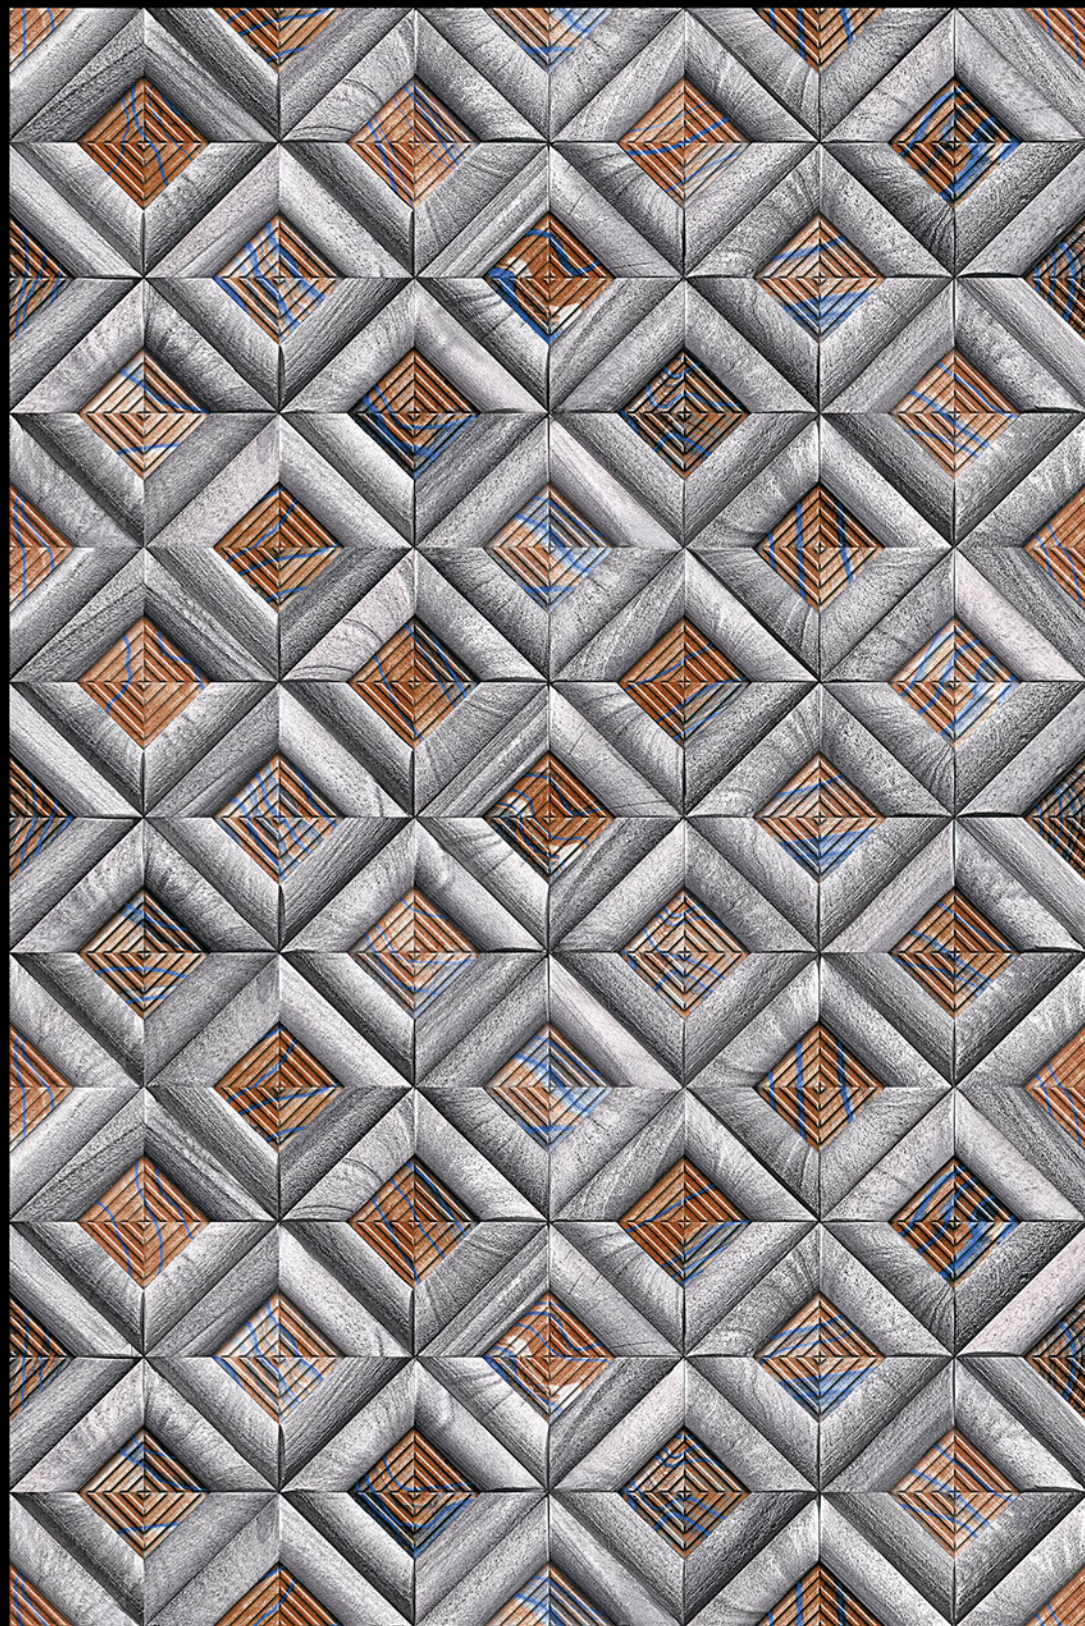

High Depth
Elevation

300x
600mm

MAYOTTE - 07

HIGH-DEEP
PUNCH

NATURAL
LOOK

DURABLE
BODY