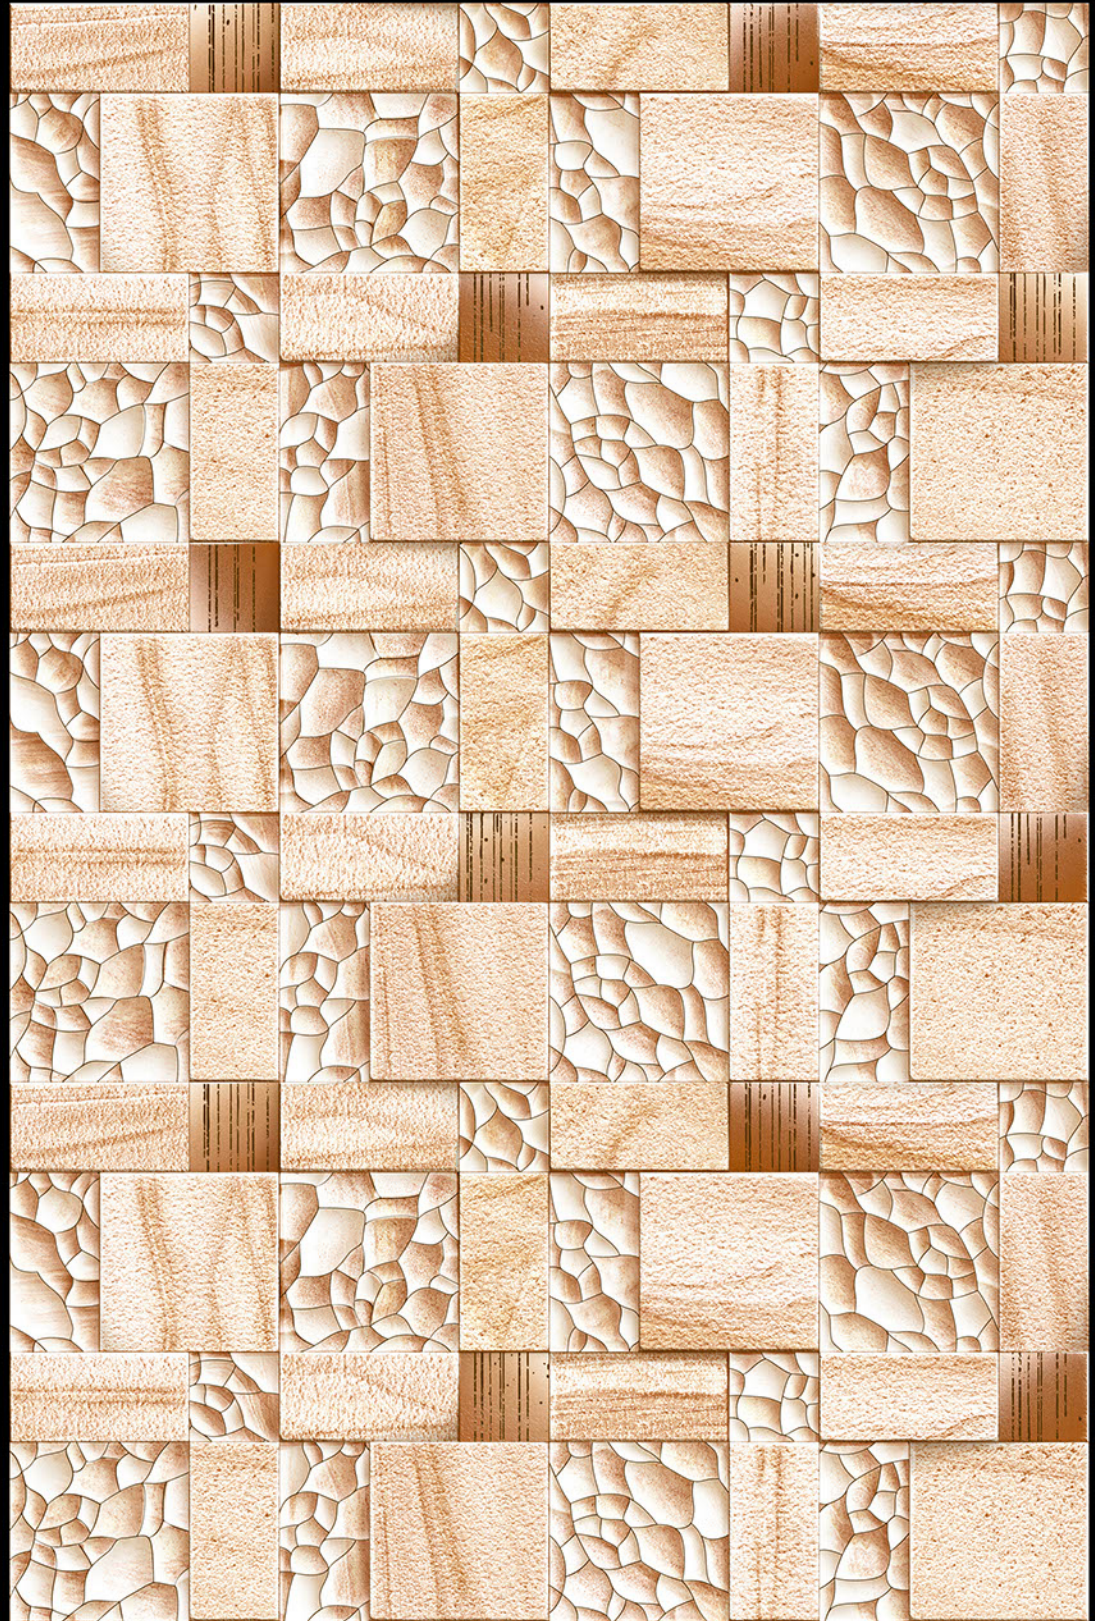

SKIDOO
THE WORLD OF CERAMIC

High Depth
Elevation

300x
600mm

HONDURAS - 01

HIGH-DEEP
PUNCH

NATURAL
LOOK

DURABLE
BODY

High Depth
Elevation