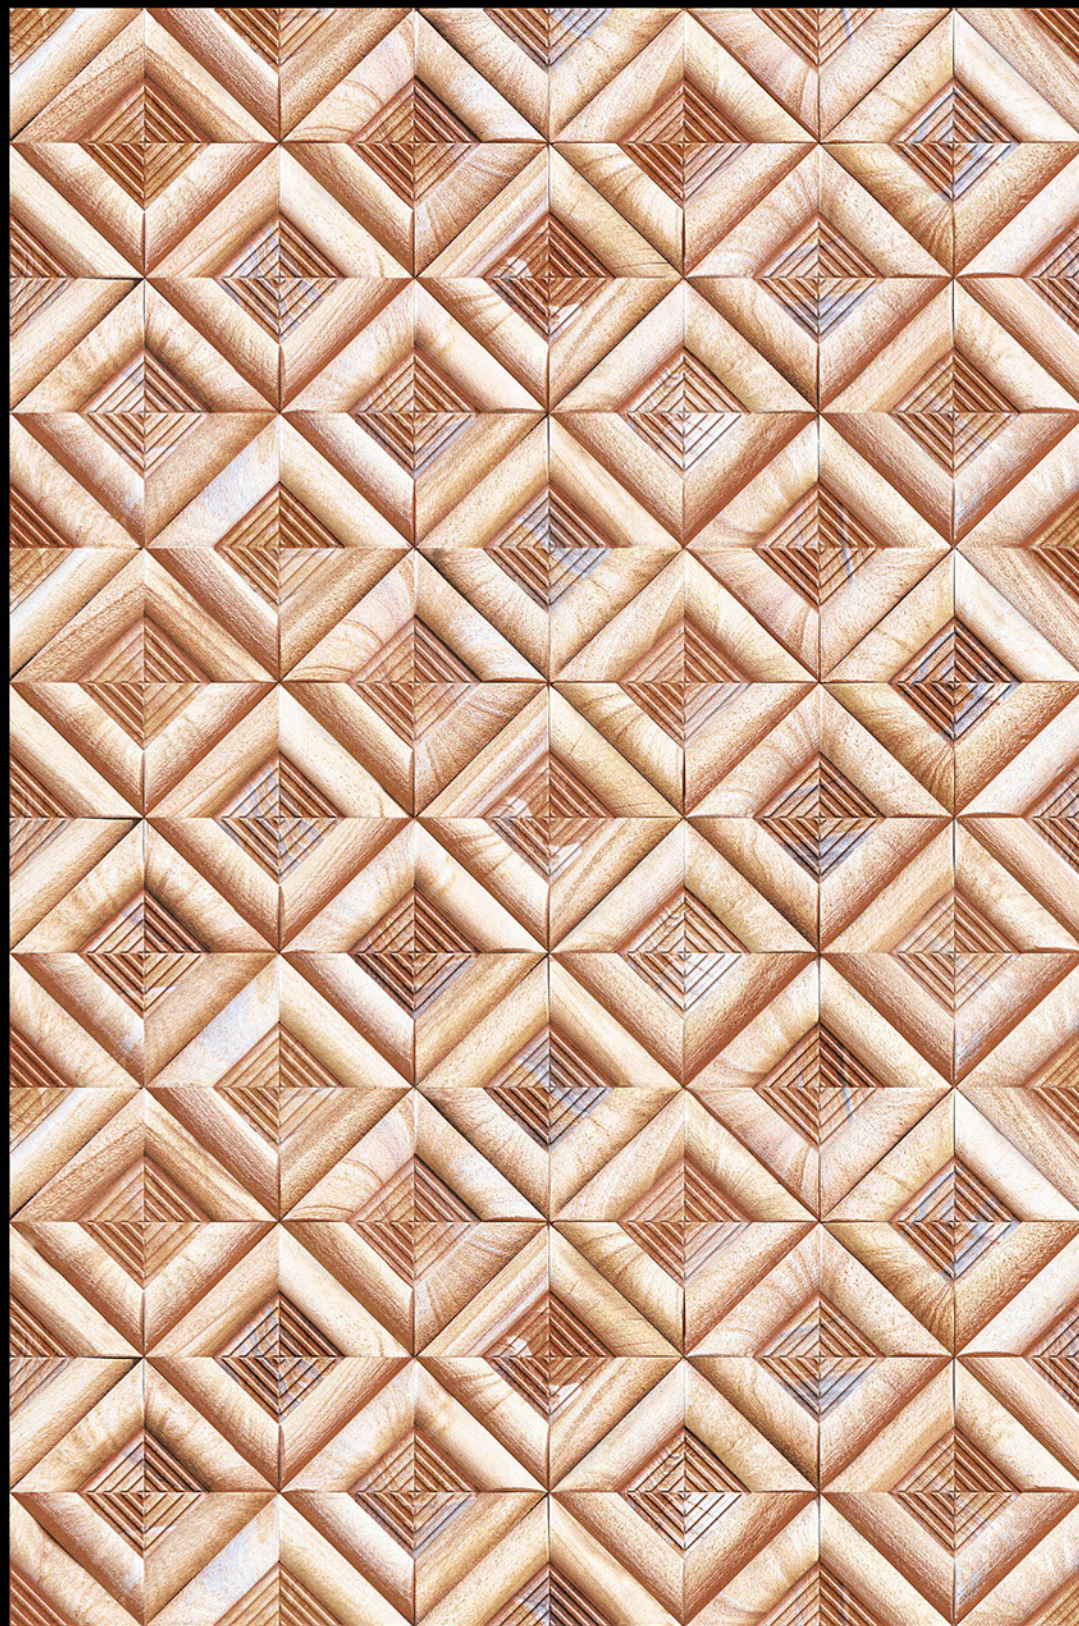

HIGH-DEEP
PUNCH

NATURAL
LOOK

DURABLE
BODY

High Depth
Elevation

300x
600mm

MAYOTTE - 09

HIGH-DEEP
PUNCH

NATURAL
LOOK