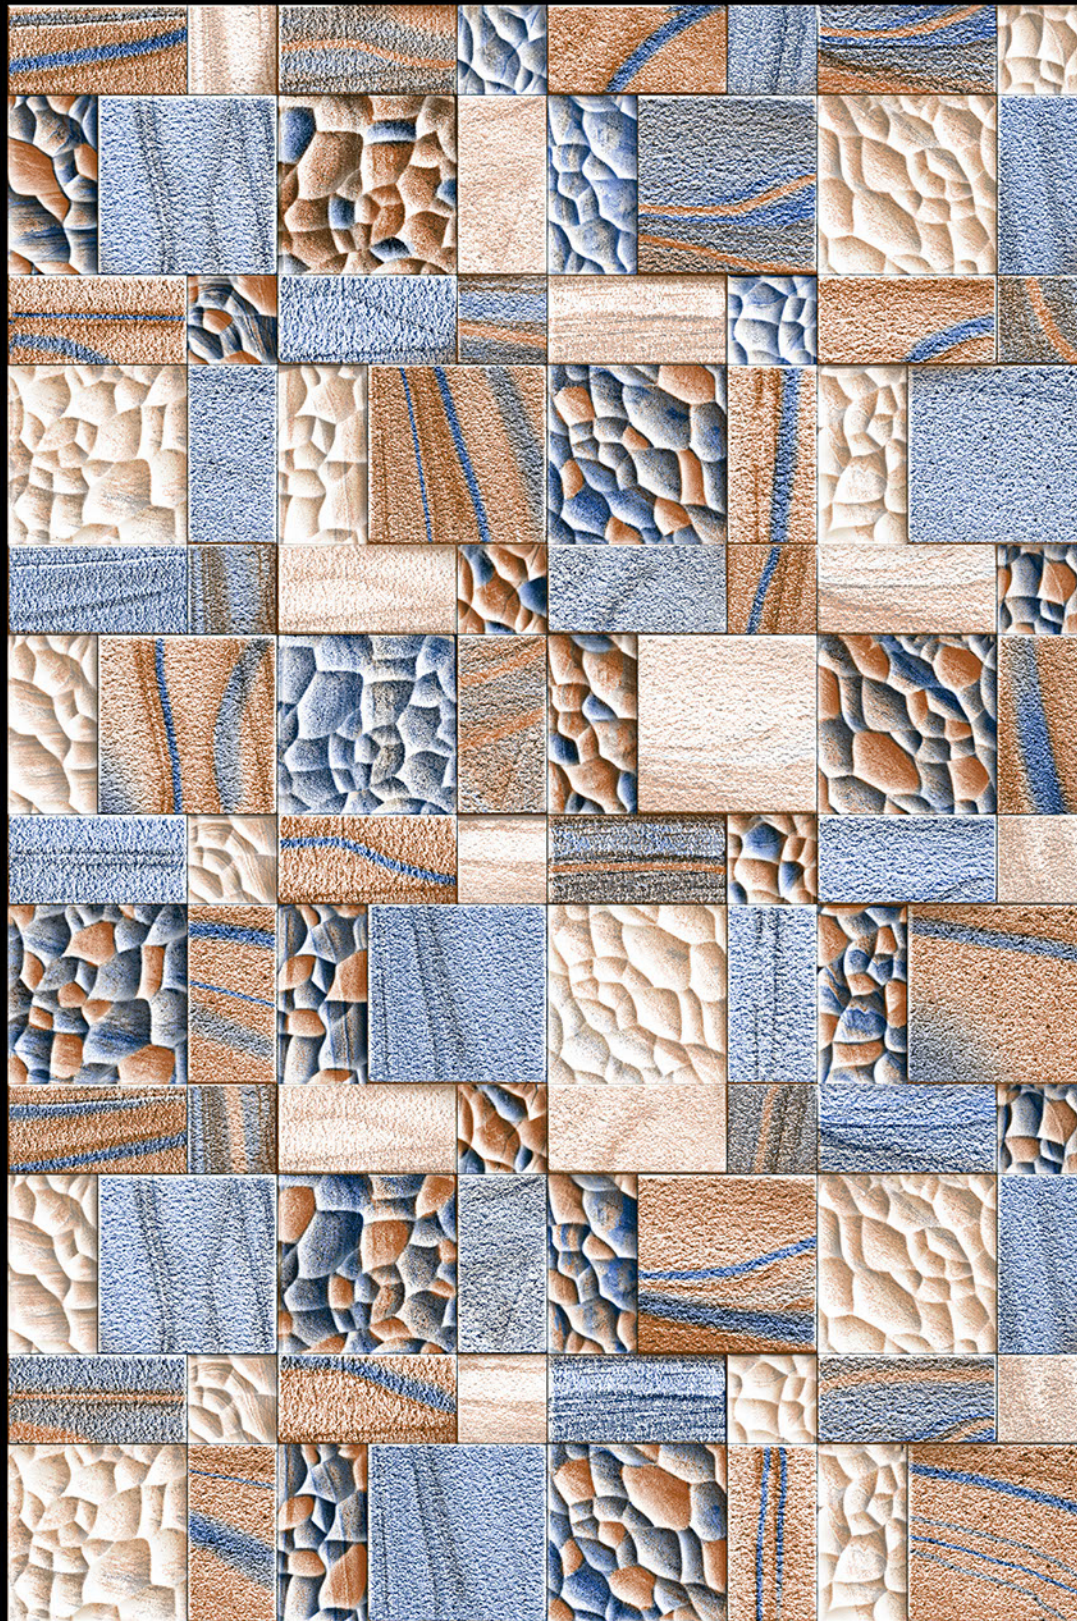

300x
600mm

HONDURAS - 02

HIGH-DEEP
PUNCH

NATURAL
LOOK

DURABLE
BODY

High Depth
Elevation

300x
600mm

HONDURAS - 03