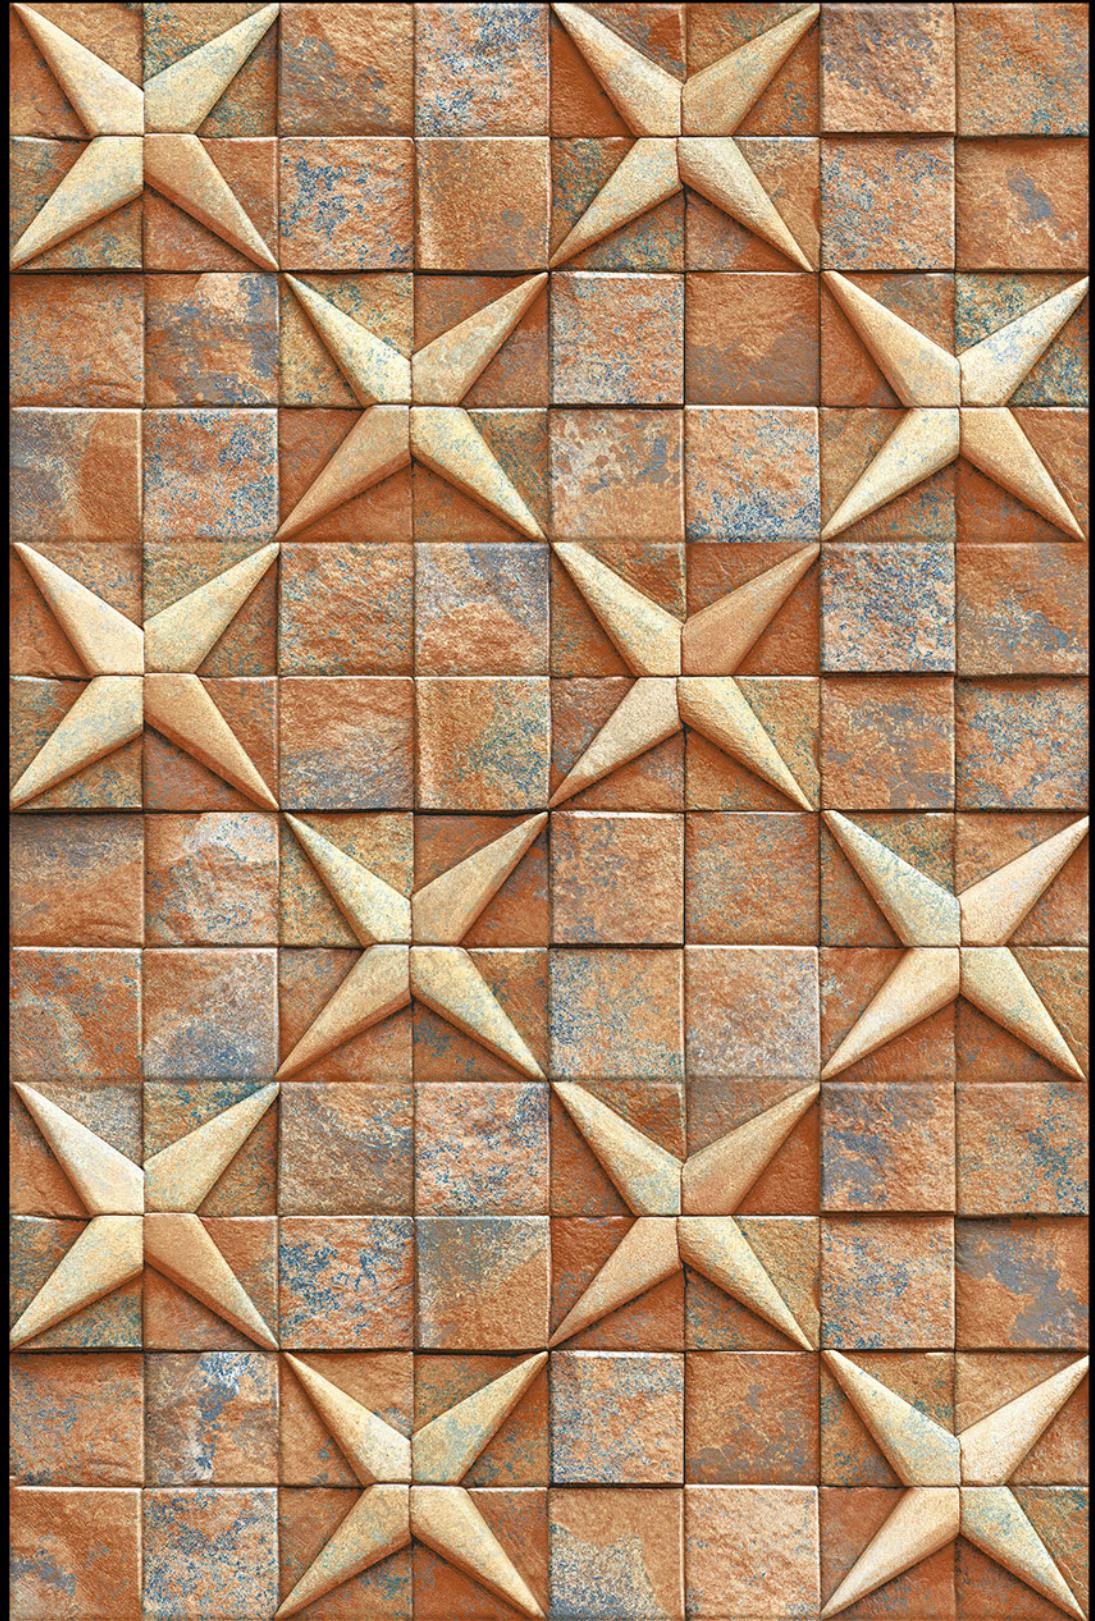

HIGH-DEEP
PUNCH

NATURAL
LOOK

DURABLE
BODY

High Depth
Elevation

300x
600mm

REUNION - 07

HIGH-DEEP
PUNCH

NATURAL
LOOK