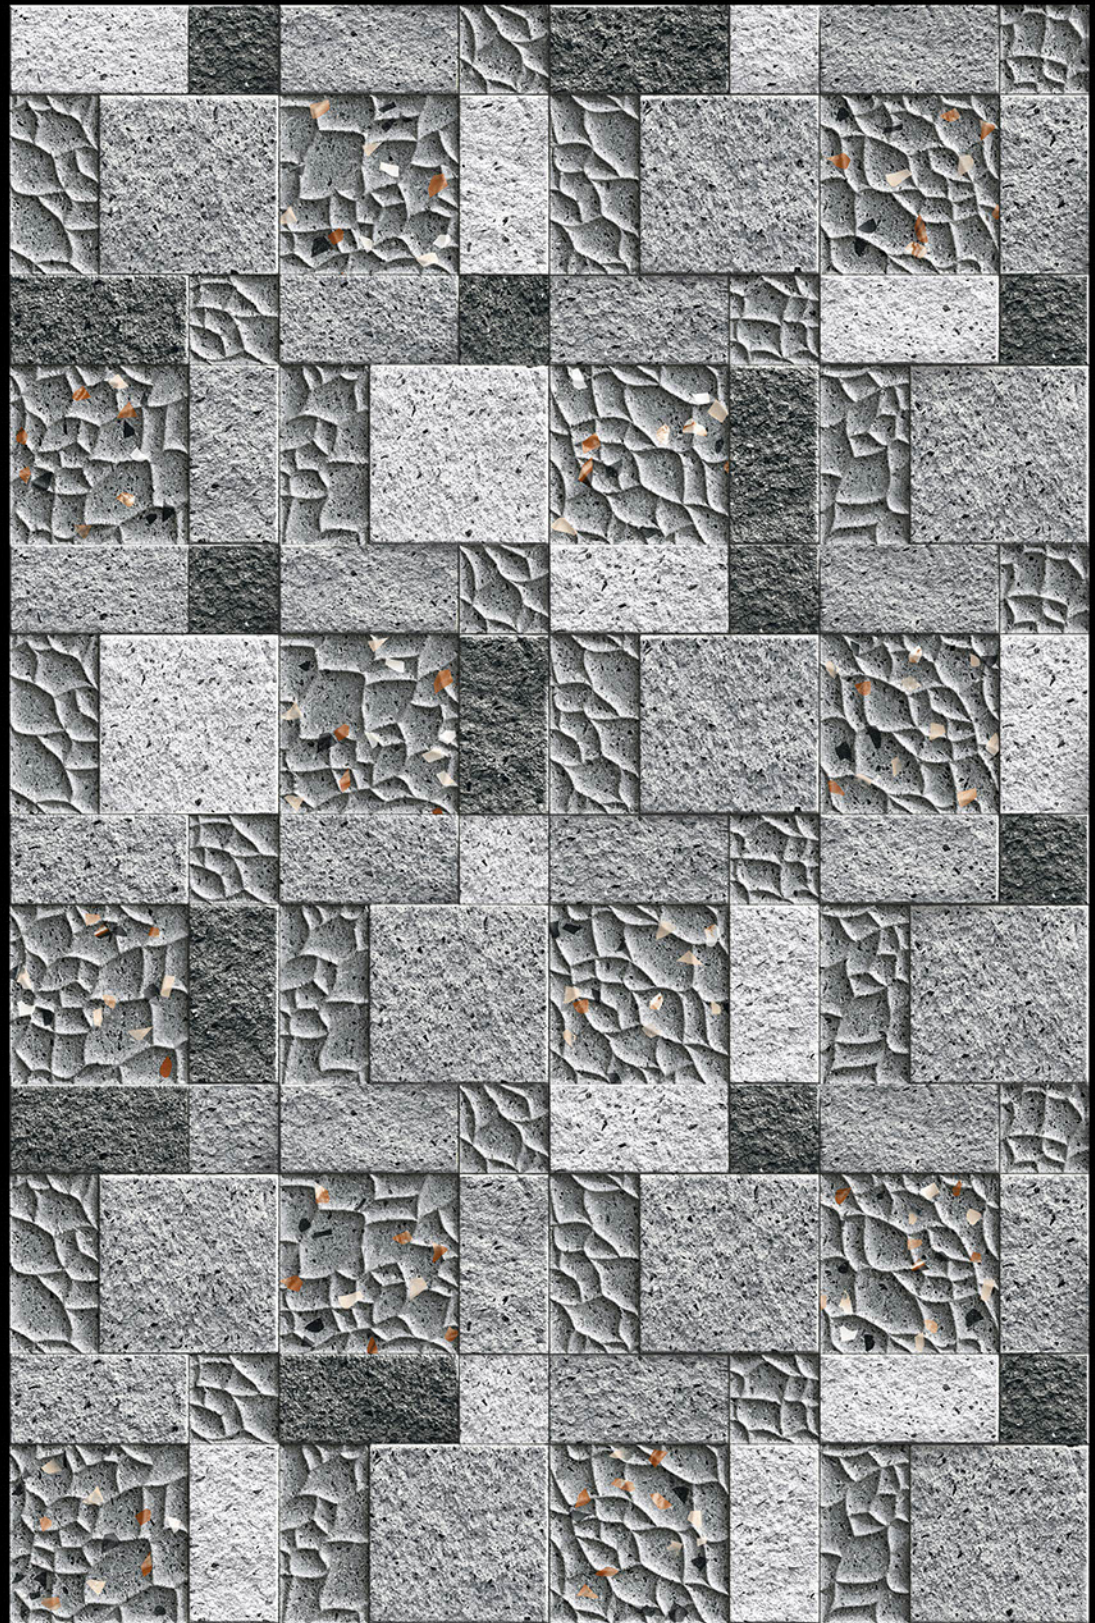

300x
600mm

HONDURAS - 06

HIGH-DEEP
PUNCH

NATURAL
LOOK

DURABLE
BODY

High Depth
Elevation

300x
600mm

HONDURAS - 07