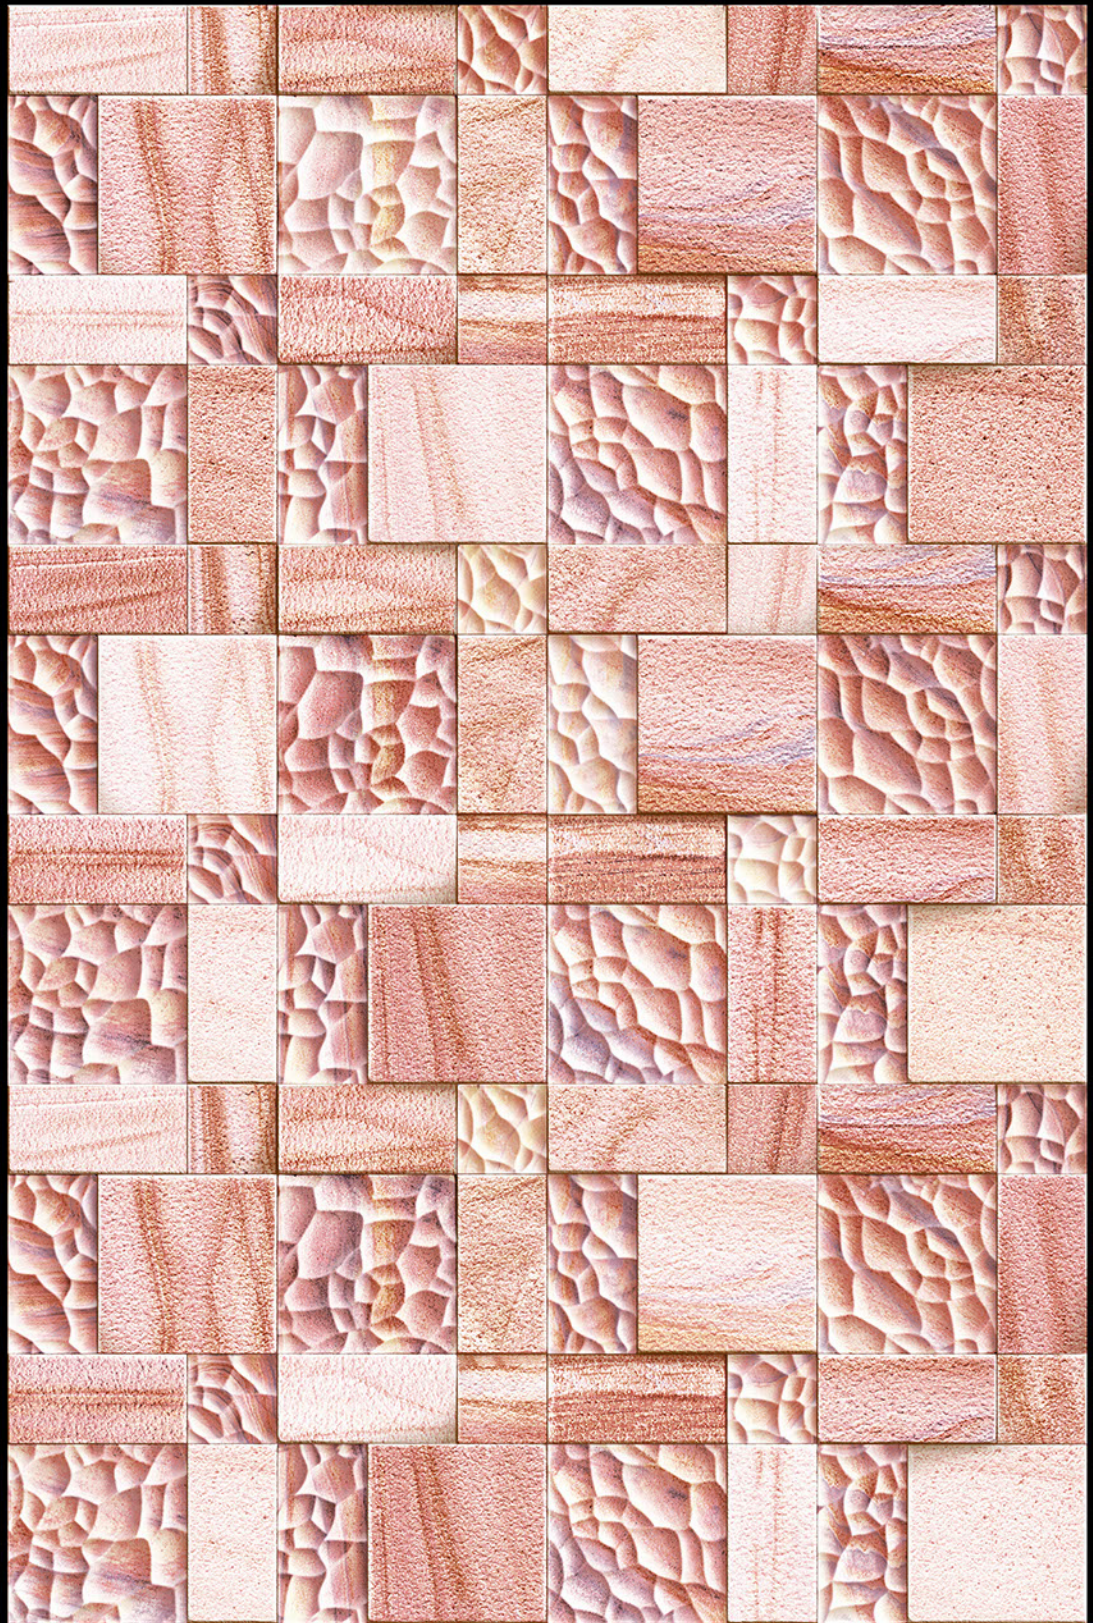

High Depth
Elevation

300x
600mm

HONDURAS - 02

HIGH-DEEP
PUNCH

NATURAL
LOOK

DURABLE
BODY