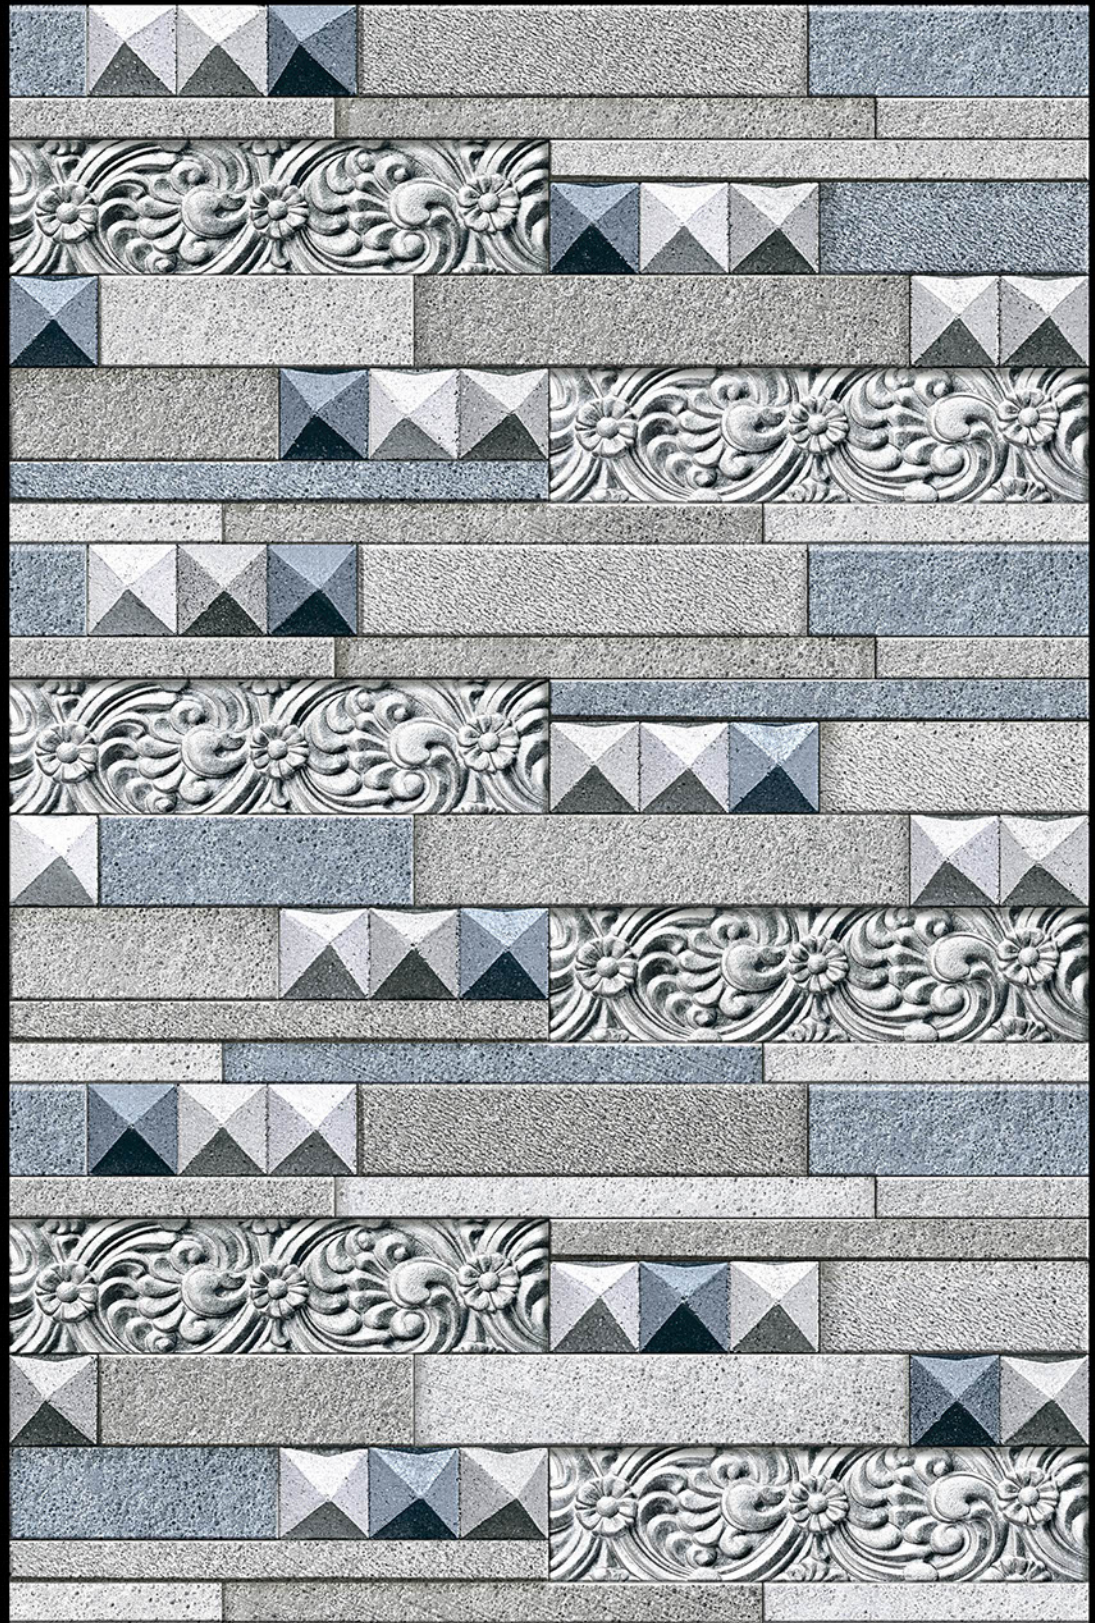

HIGH-DEEP
PUNCH

NATURAL
LOOK

DURABLE
BODY

High Depth
Elevation

300x
600mm

ANDORRA - 09

HIGH-DEEP
PUNCH

NATURAL
LOOK