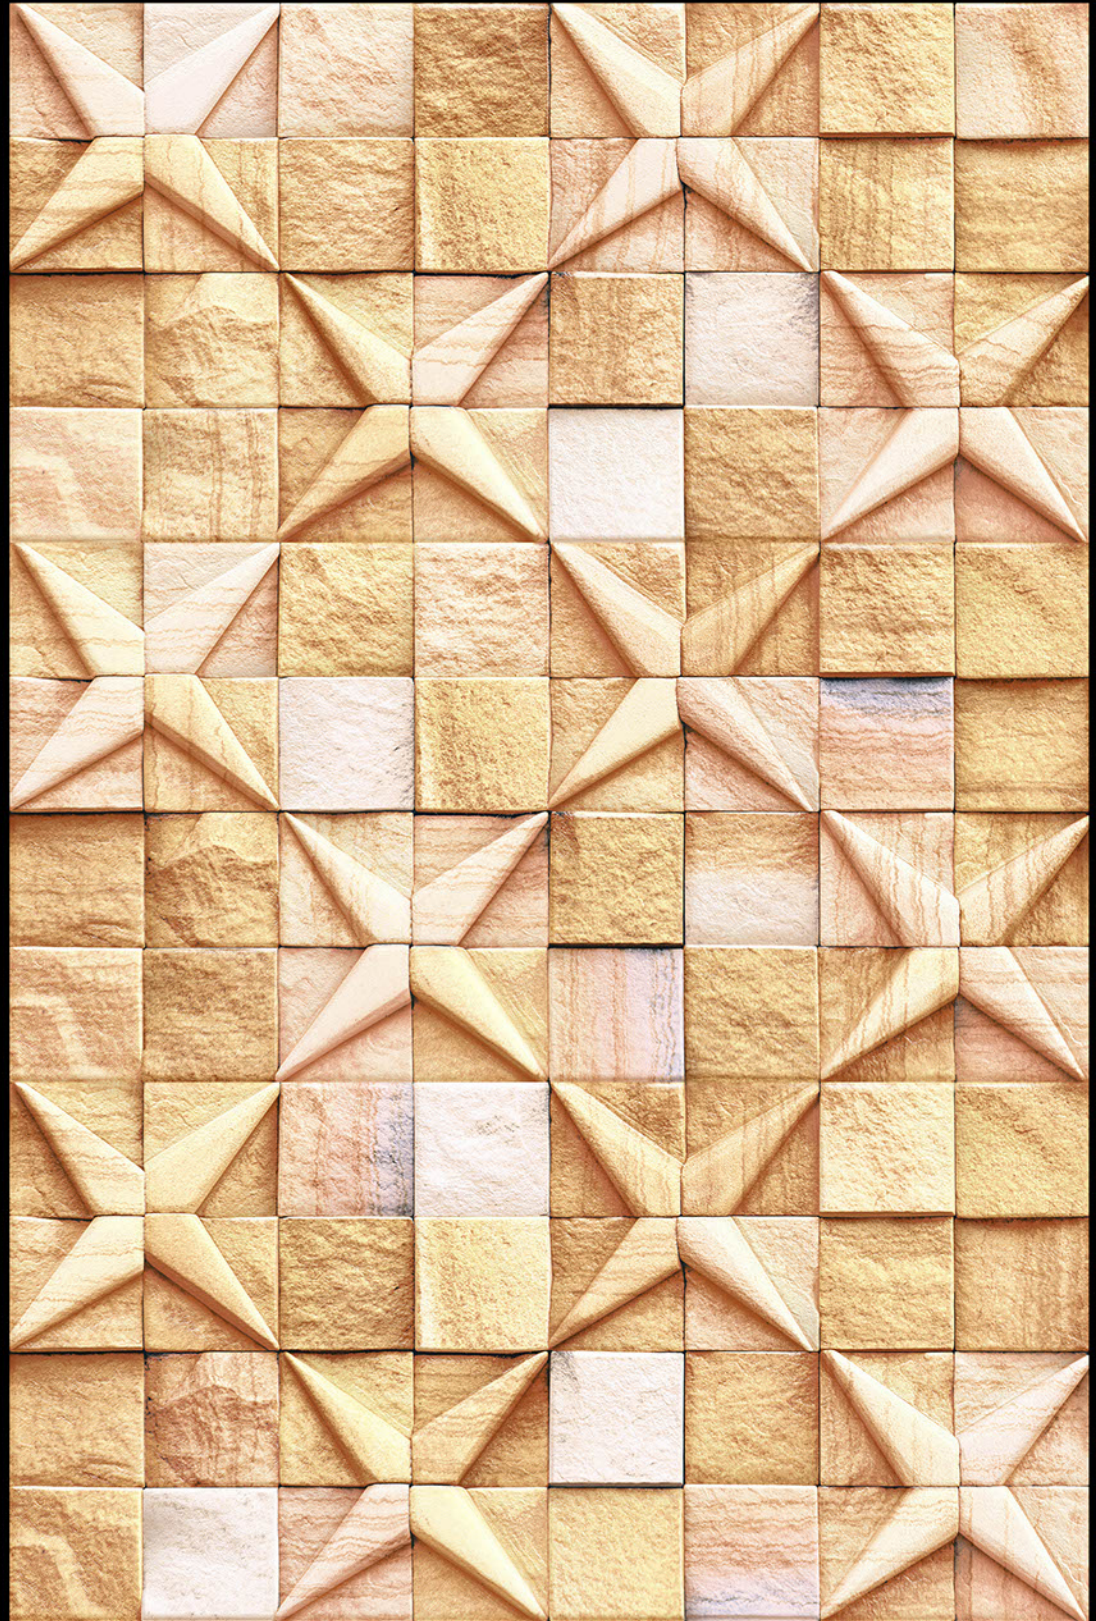

REUNION - 03

High Depth
Elevation

300x
600mm

REUNION - 04

HIGH-DEEP
PUNCH

NATURAL
LOOK

DURABLE
BODY