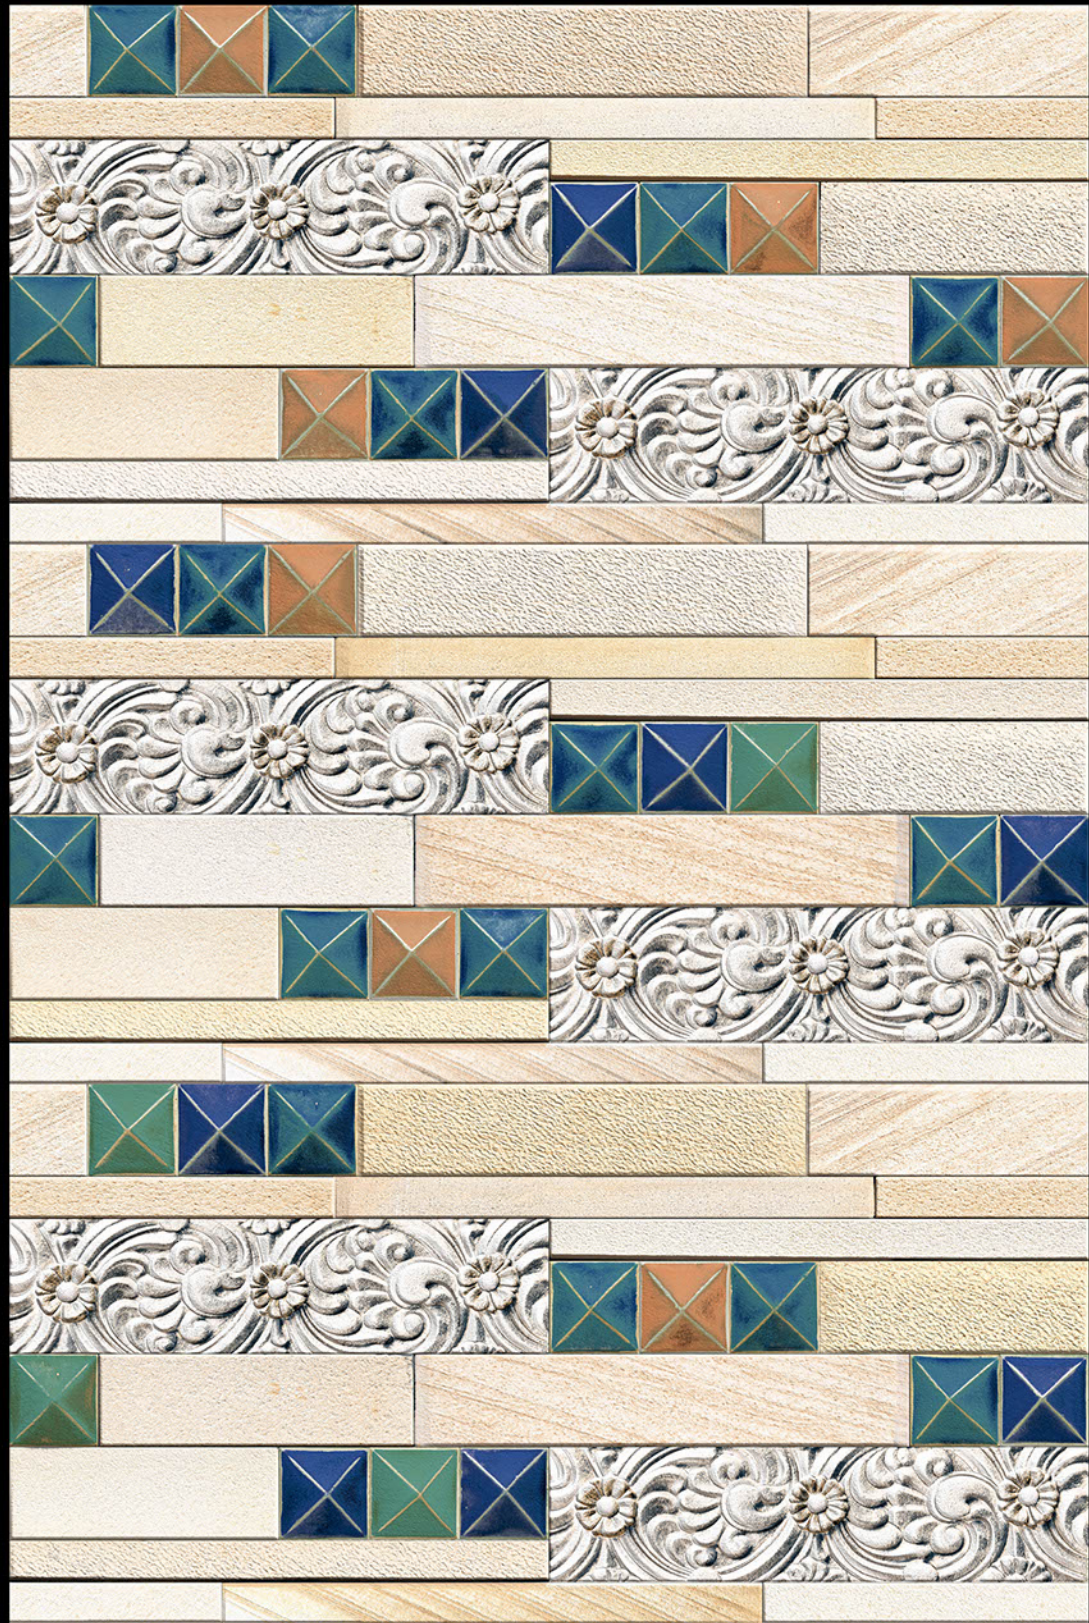

300x
600mm

ANDORRA - 03

HIGH-DEEP
PUNCH

NATURAL
LOOK

DURABLE
BODY

High Depth
Elevation

300x
600mm

ANDORRA - 04