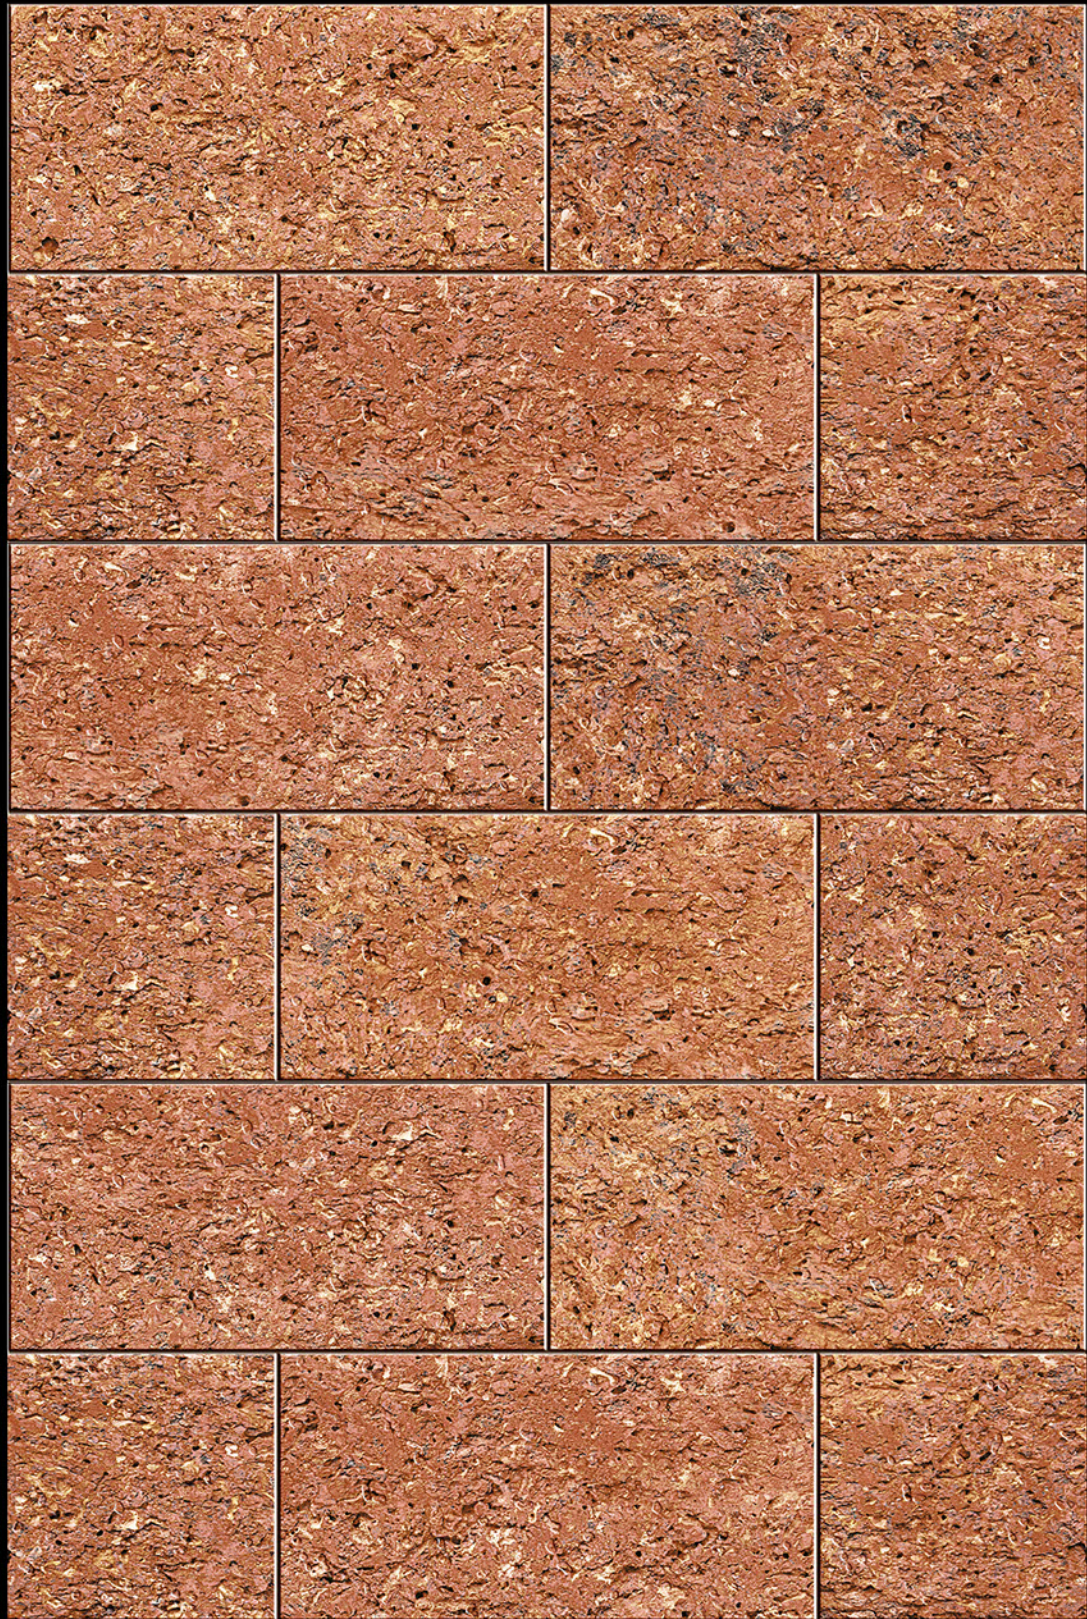

High Depth
Elevation

300x
600mm

CARIBBEAN - 02

HIGH-DEEP
PUNCH

NATURAL
LOOK

DURABLE
BODY