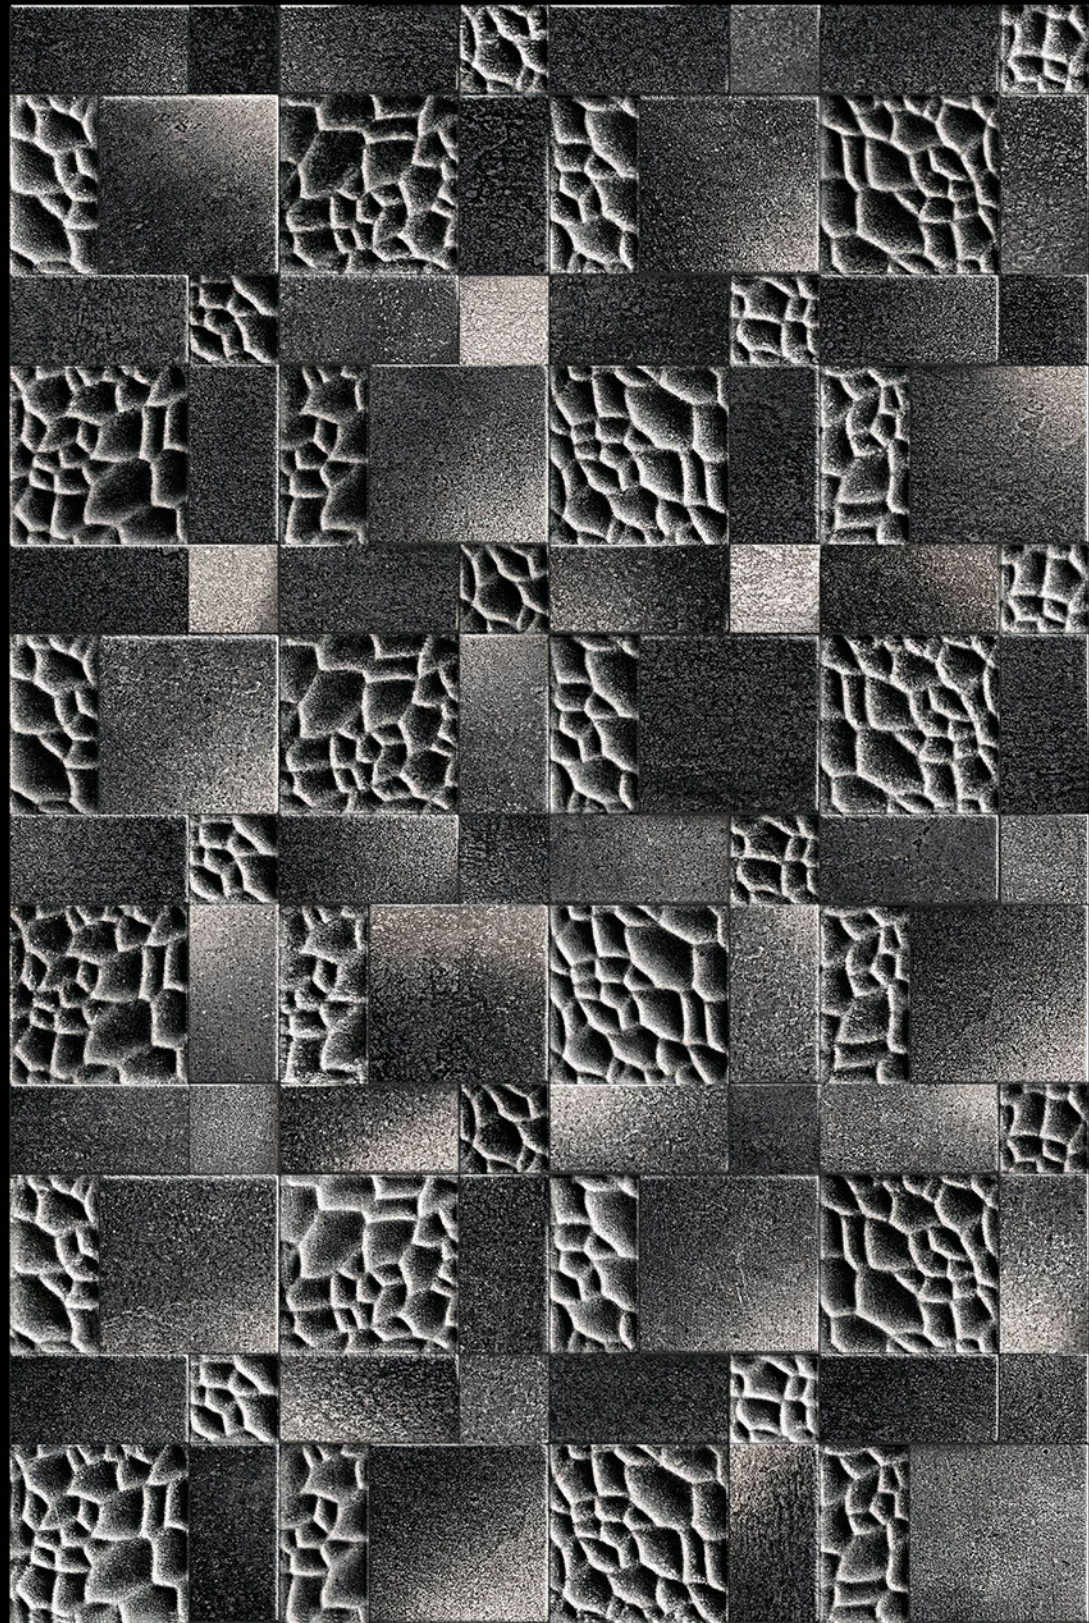

HIGH-DEEP
PUNCH

NATURAL
LOOK

DURABLE
BODY

High Depth
Elevation

300x
600mm

HONDURAS - 04

HIGH-DEEP
PUNCH

NATURAL
LOOK