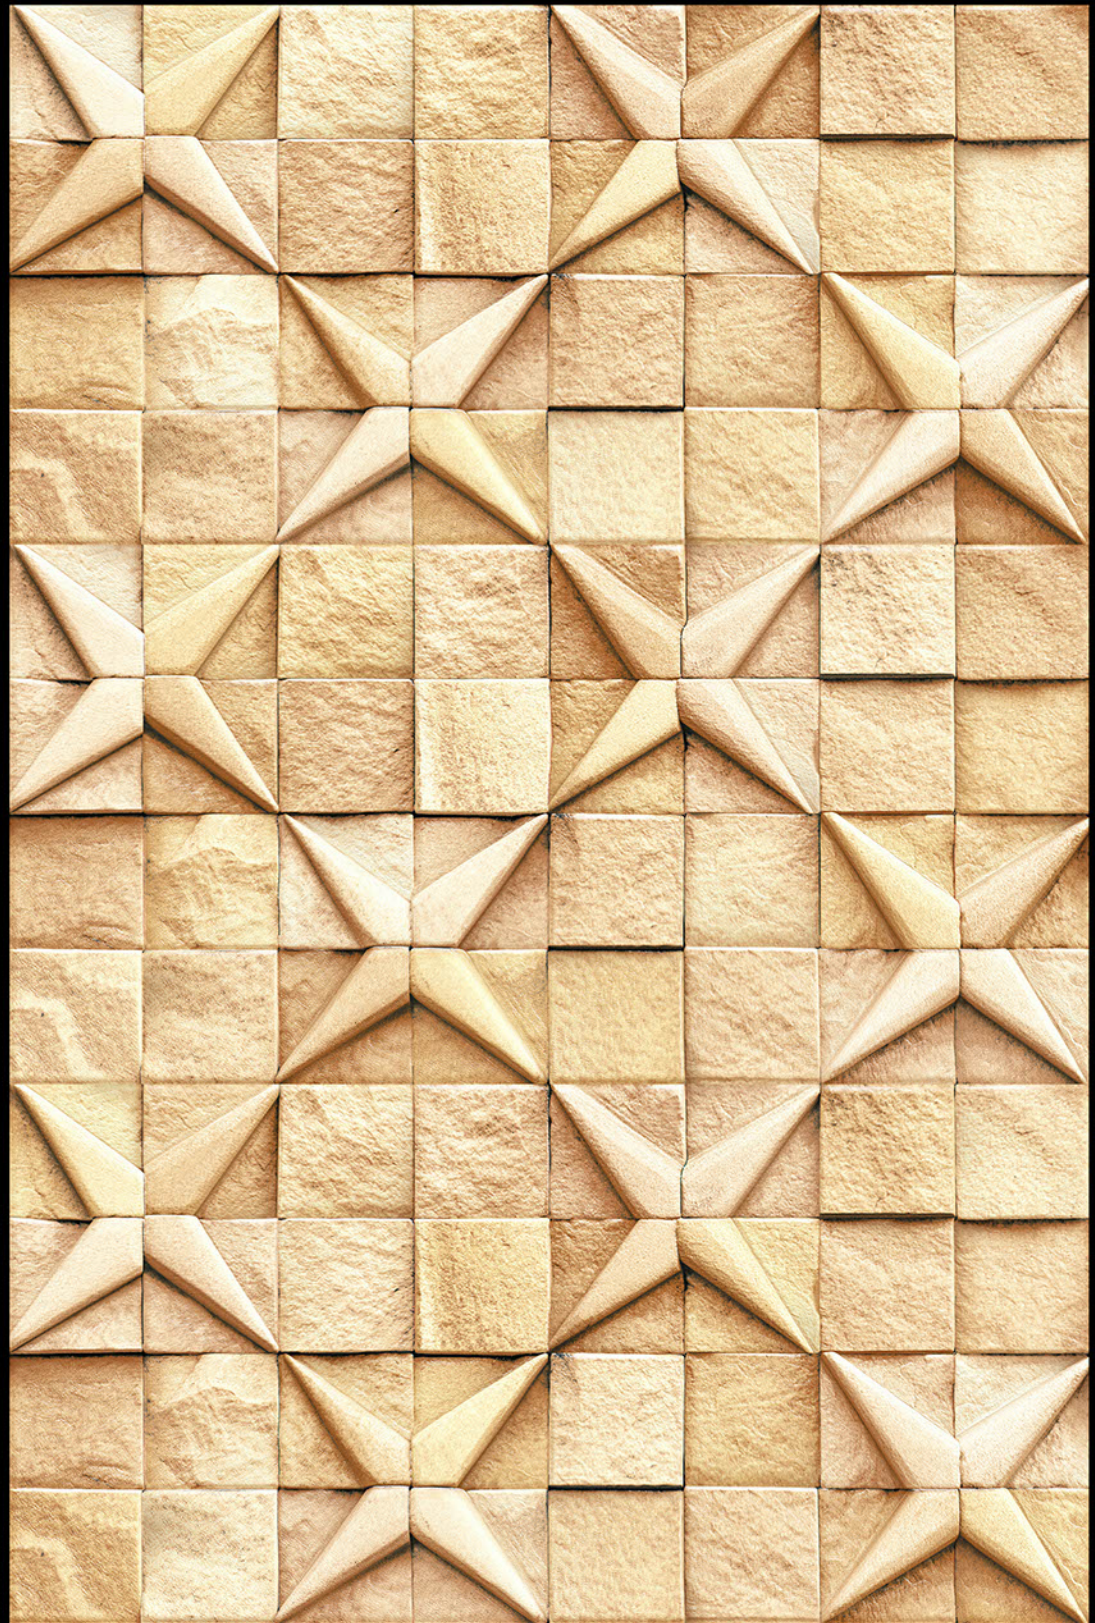

High Depth
Elevation

300x
600mm

REUNION - 05

HIGH-DEEP
PUNCH

NATURAL
LOOK

DURABLE
BODY