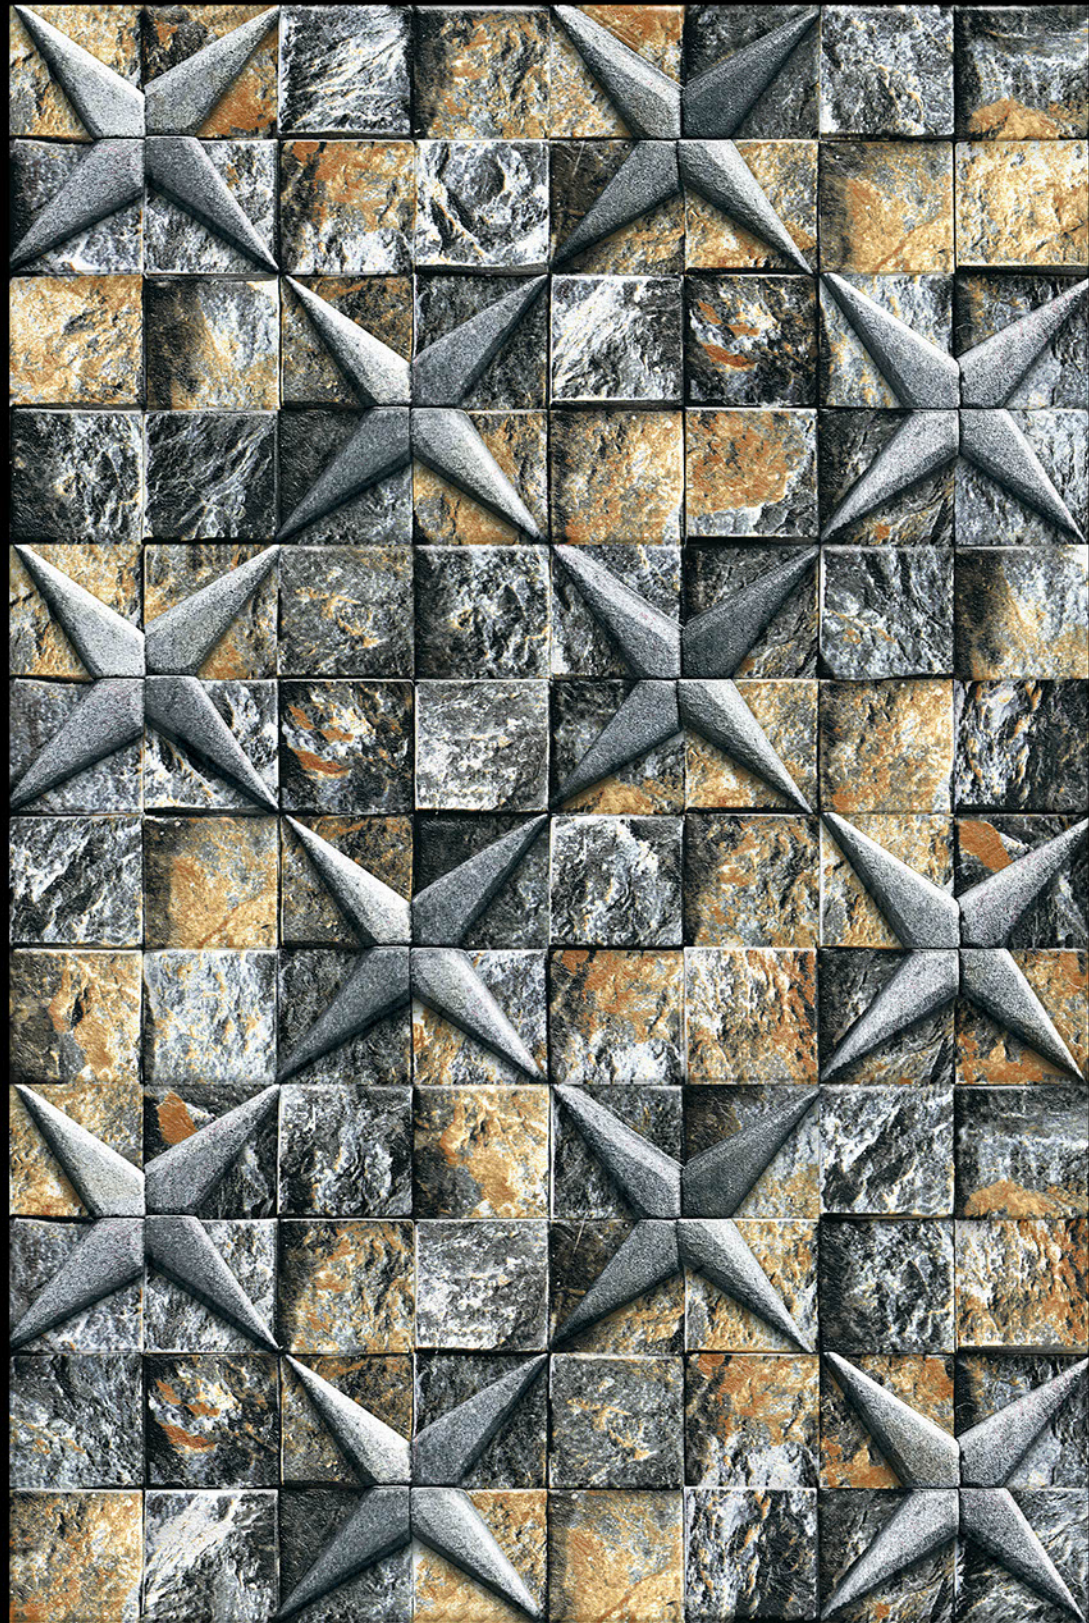

300x
600mm

REUNION - 05

HIGH-DEEP
PUNCH

NATURAL
LOOK

DURABLE
BODY

High Depth
Elevation

300x
600mm

REUNION - 06