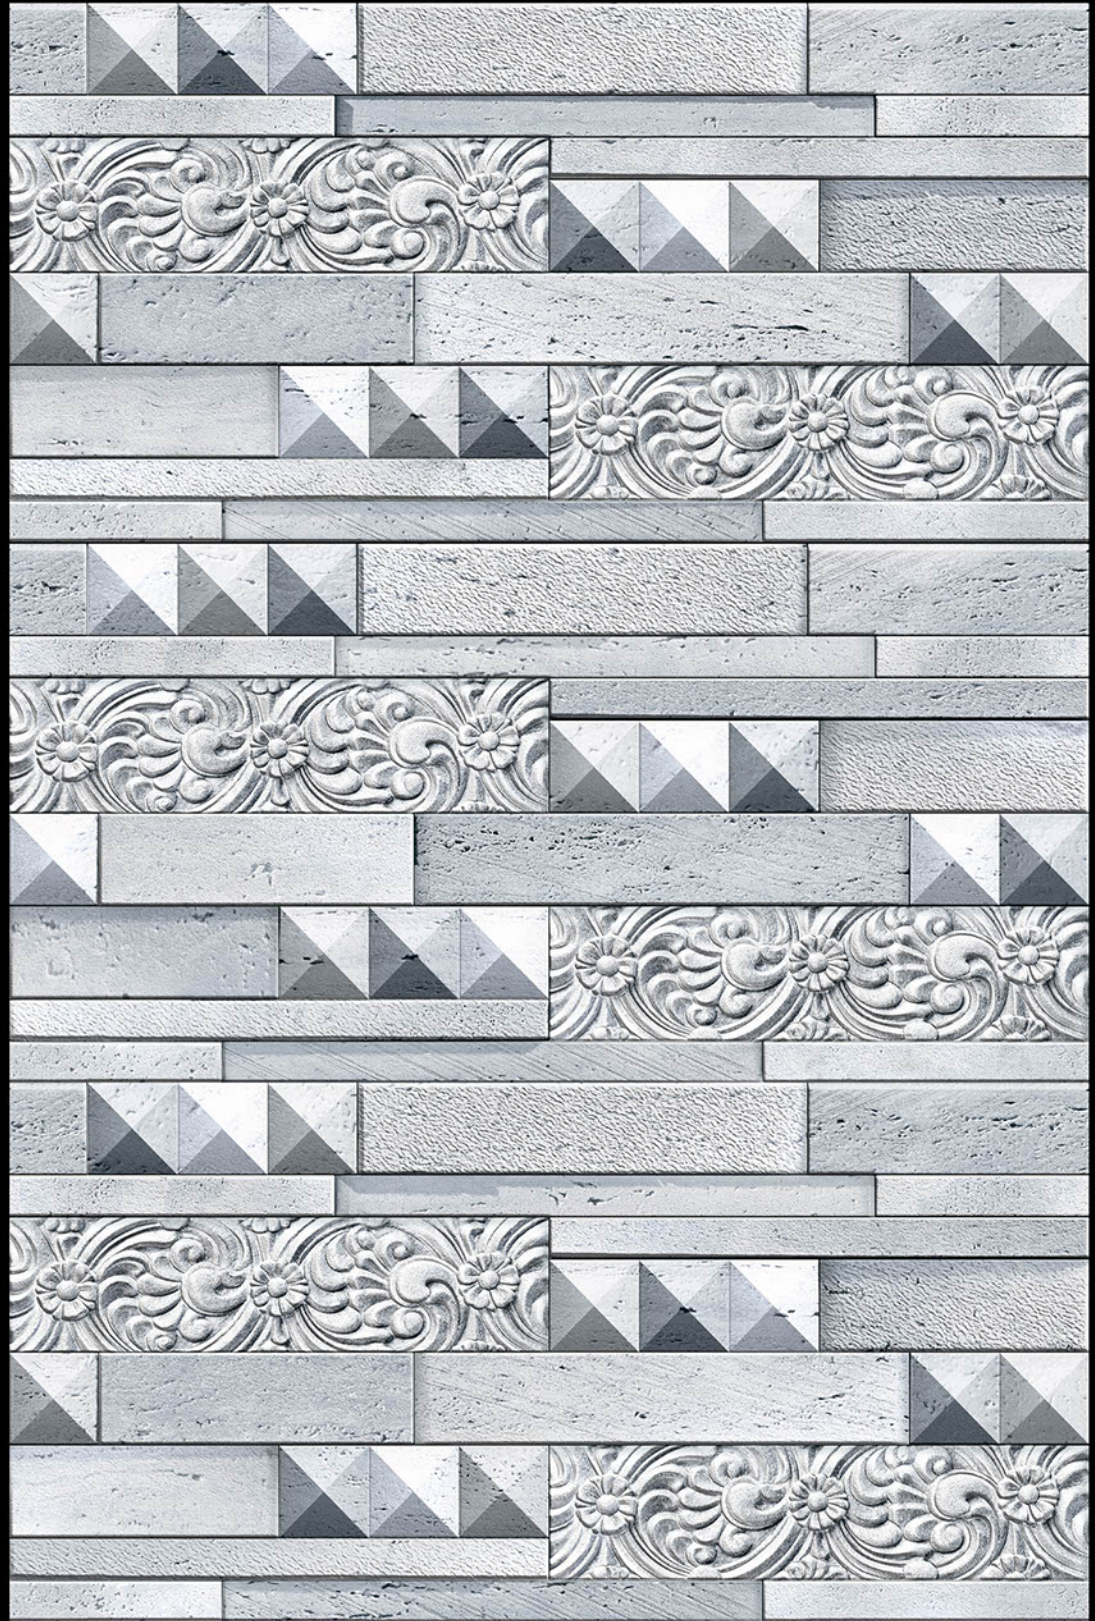

High Depth
Elevation

300x
600mm

ANDORRA - 06

HIGH-DEEP
PUNCH

NATURAL
LOOK

DURABLE
BODY