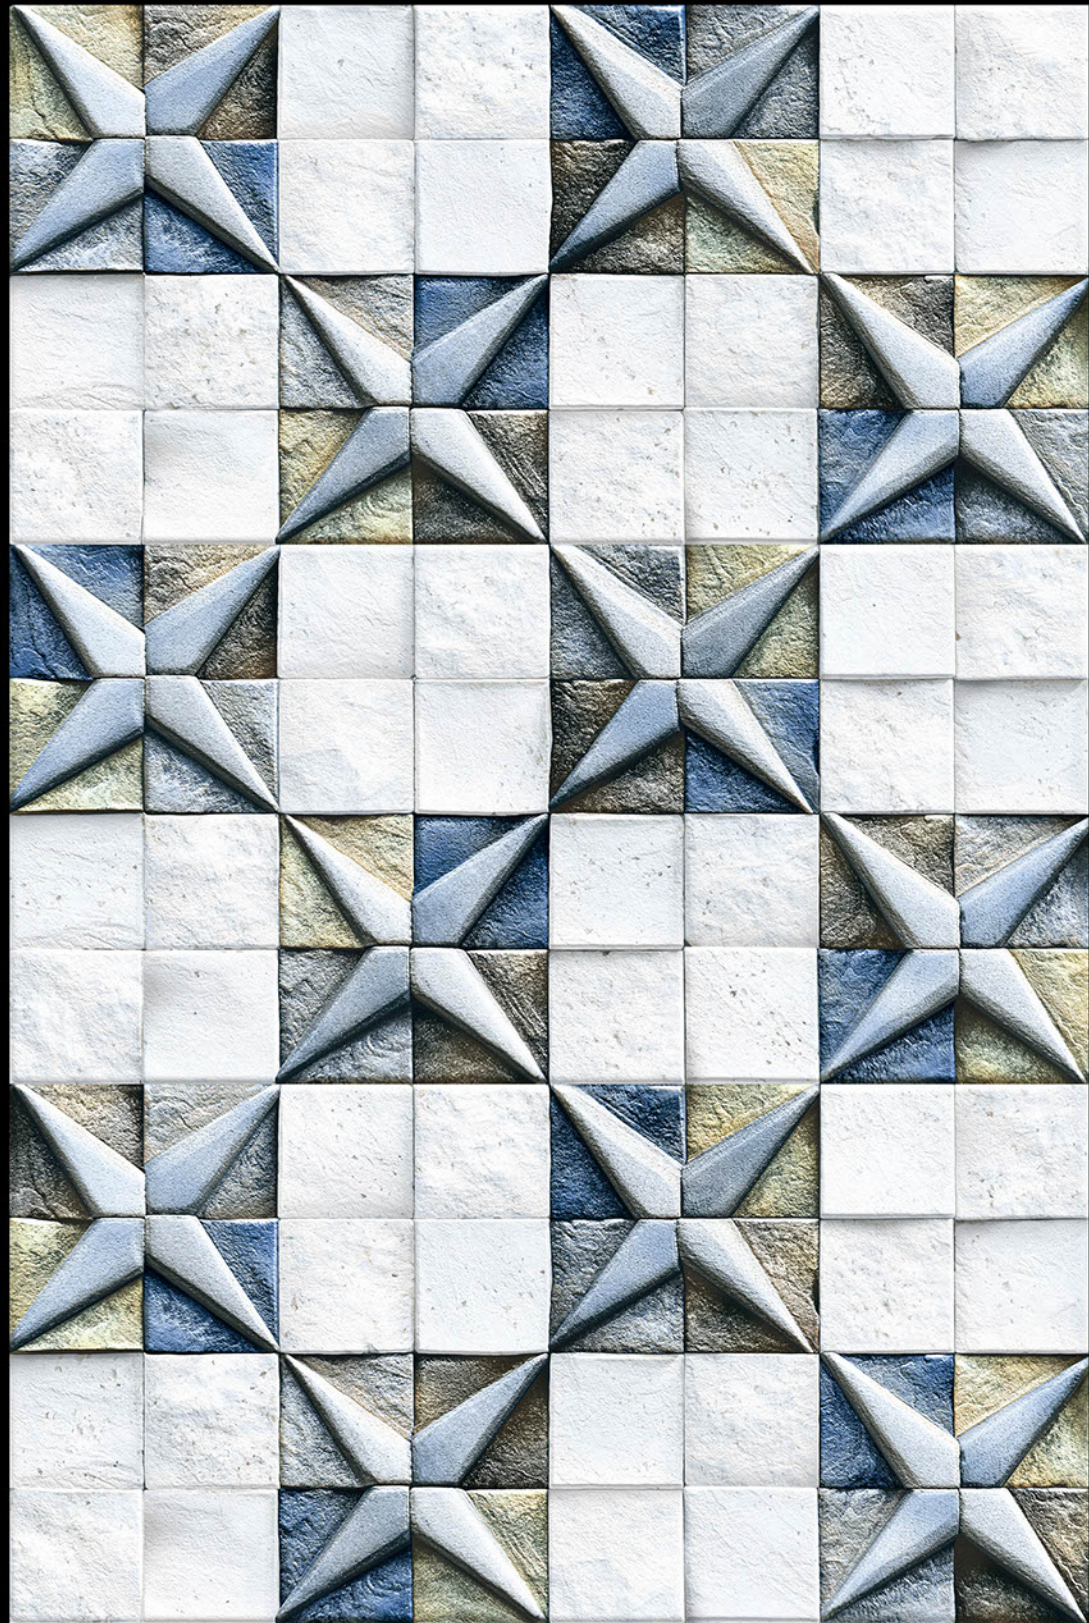

HIGH-DEEP
PUNCH

NATURAL
LOOK

DURABLE
BODY

High Depth
Elevation

300x
600mm

REUNION - 03

HIGH-DEEP
PUNCH

NATURAL
LOOK