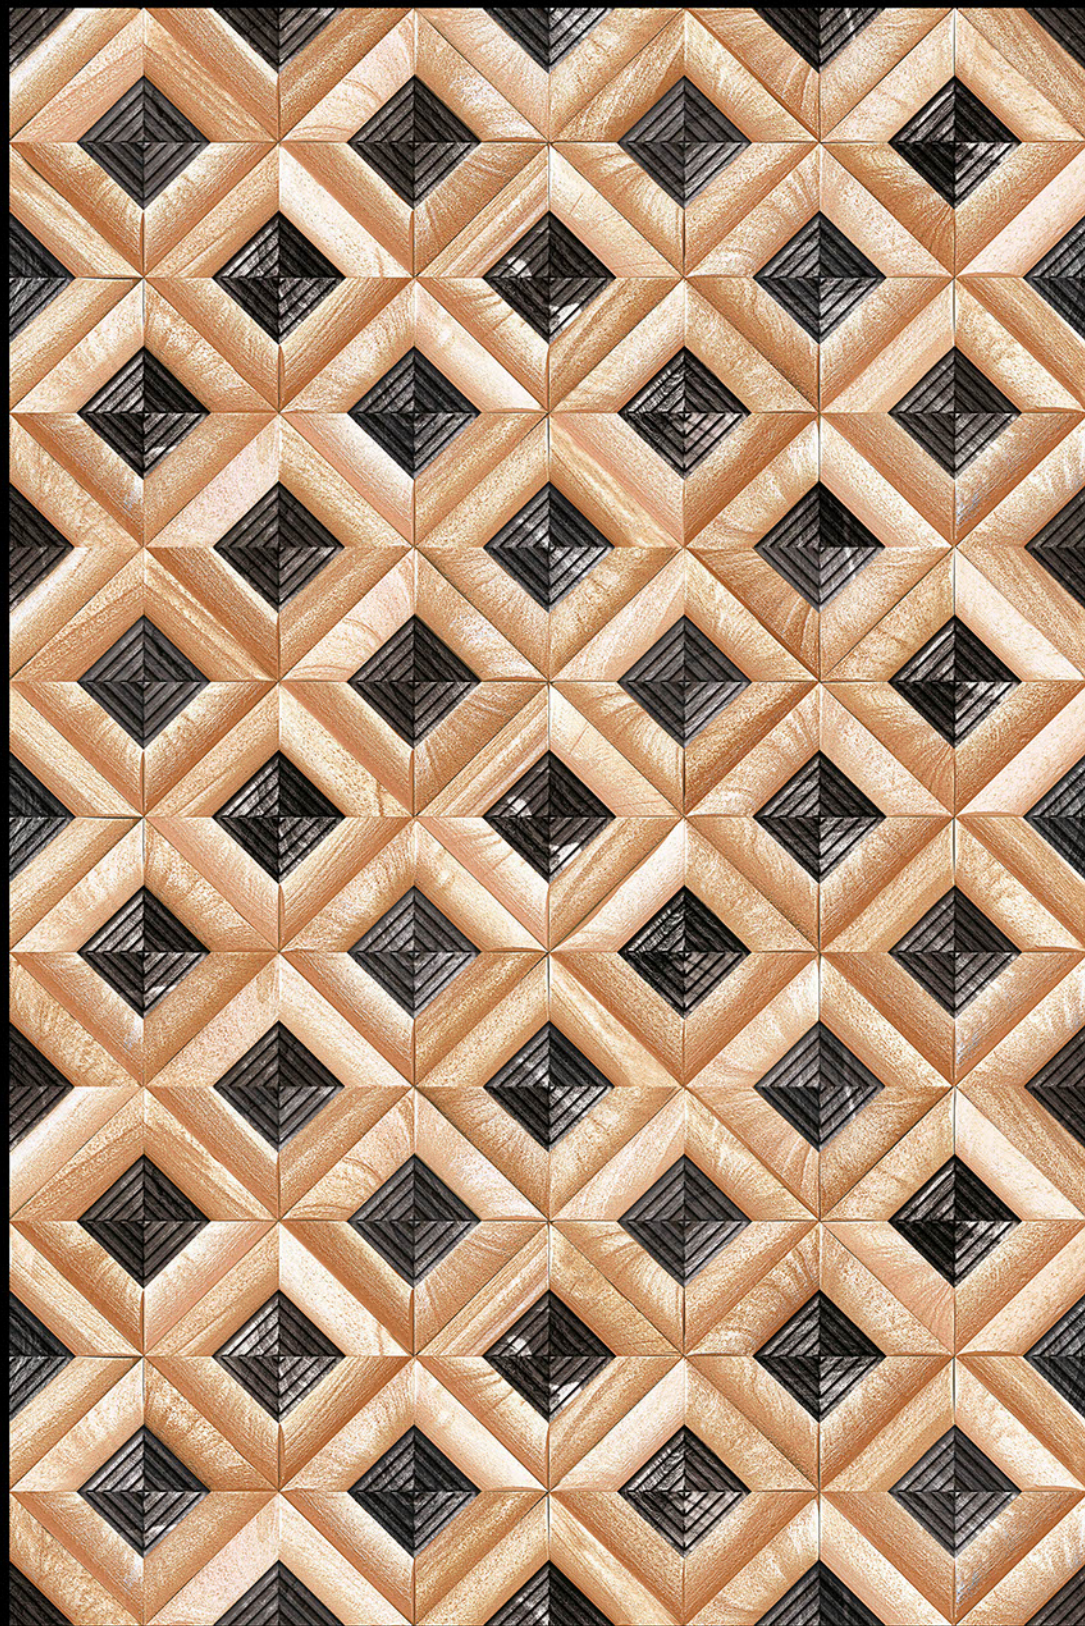

High Depth
Elevation

300x
600mm

MAYOTTE - 03

HIGH-DEEP
PUNCH

NATURAL
LOOK

DURABLE
BODY