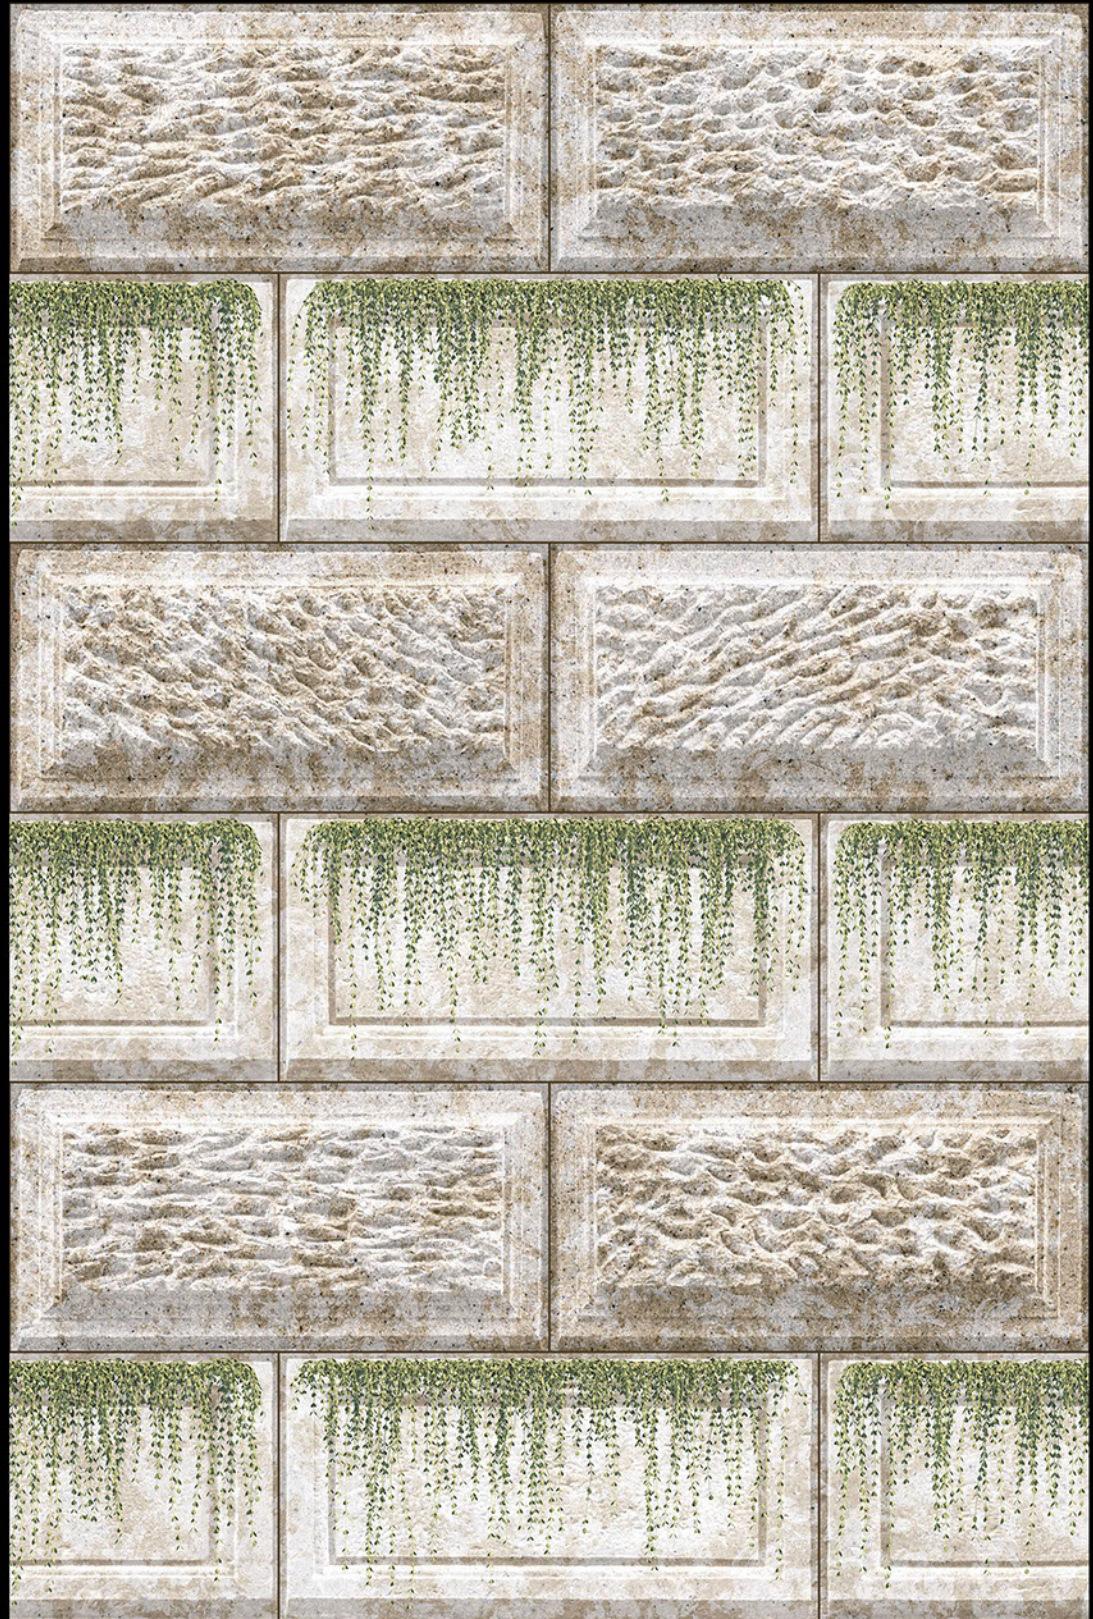

NATURAL  
LOOK

DURABLE  
BODY

High Depth  
**Elevation**

300x  
600mm

**VATICAN - 17**

HIGH-DEEP  
PUNCH

NATURAL  
LOOK

DURABLE  
BODY