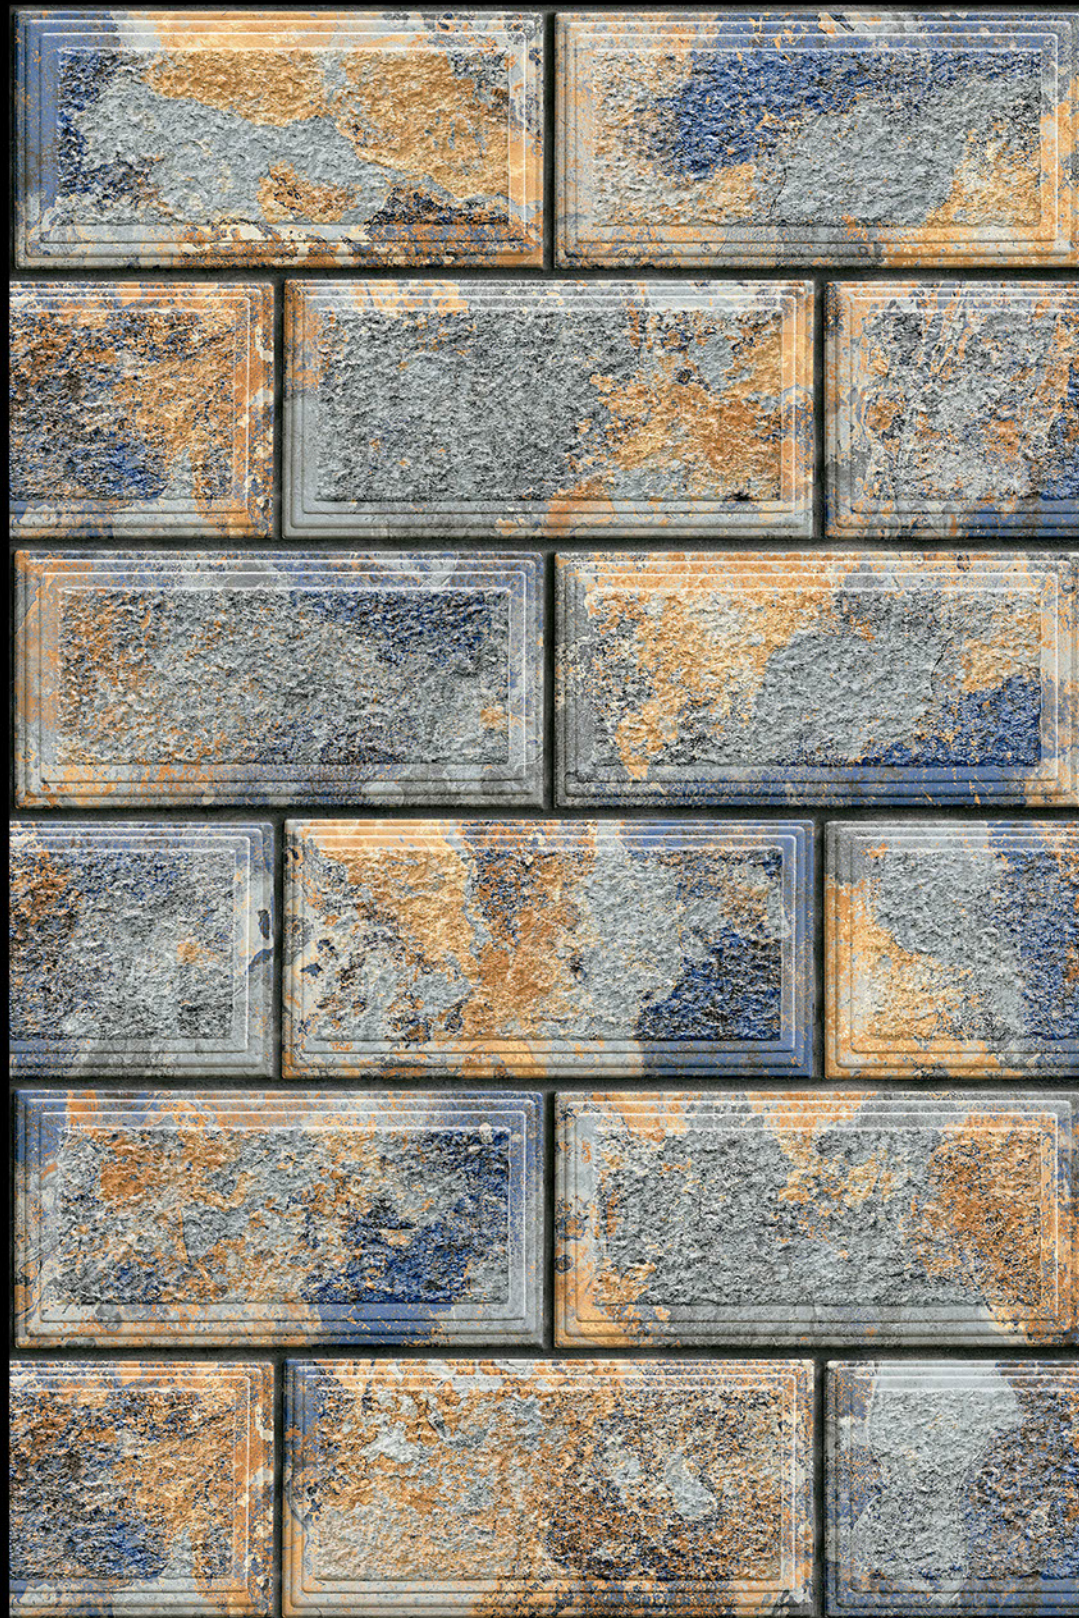

High Depth  
**Elevation**

300x  
600mm

**VATICAN - 05 A-B**

HIGH-DEEP  
PUNCH

NATURAL  
LOOK

DURABLE  
BODY

High Depth  
**Elevation**

300x  
600mm