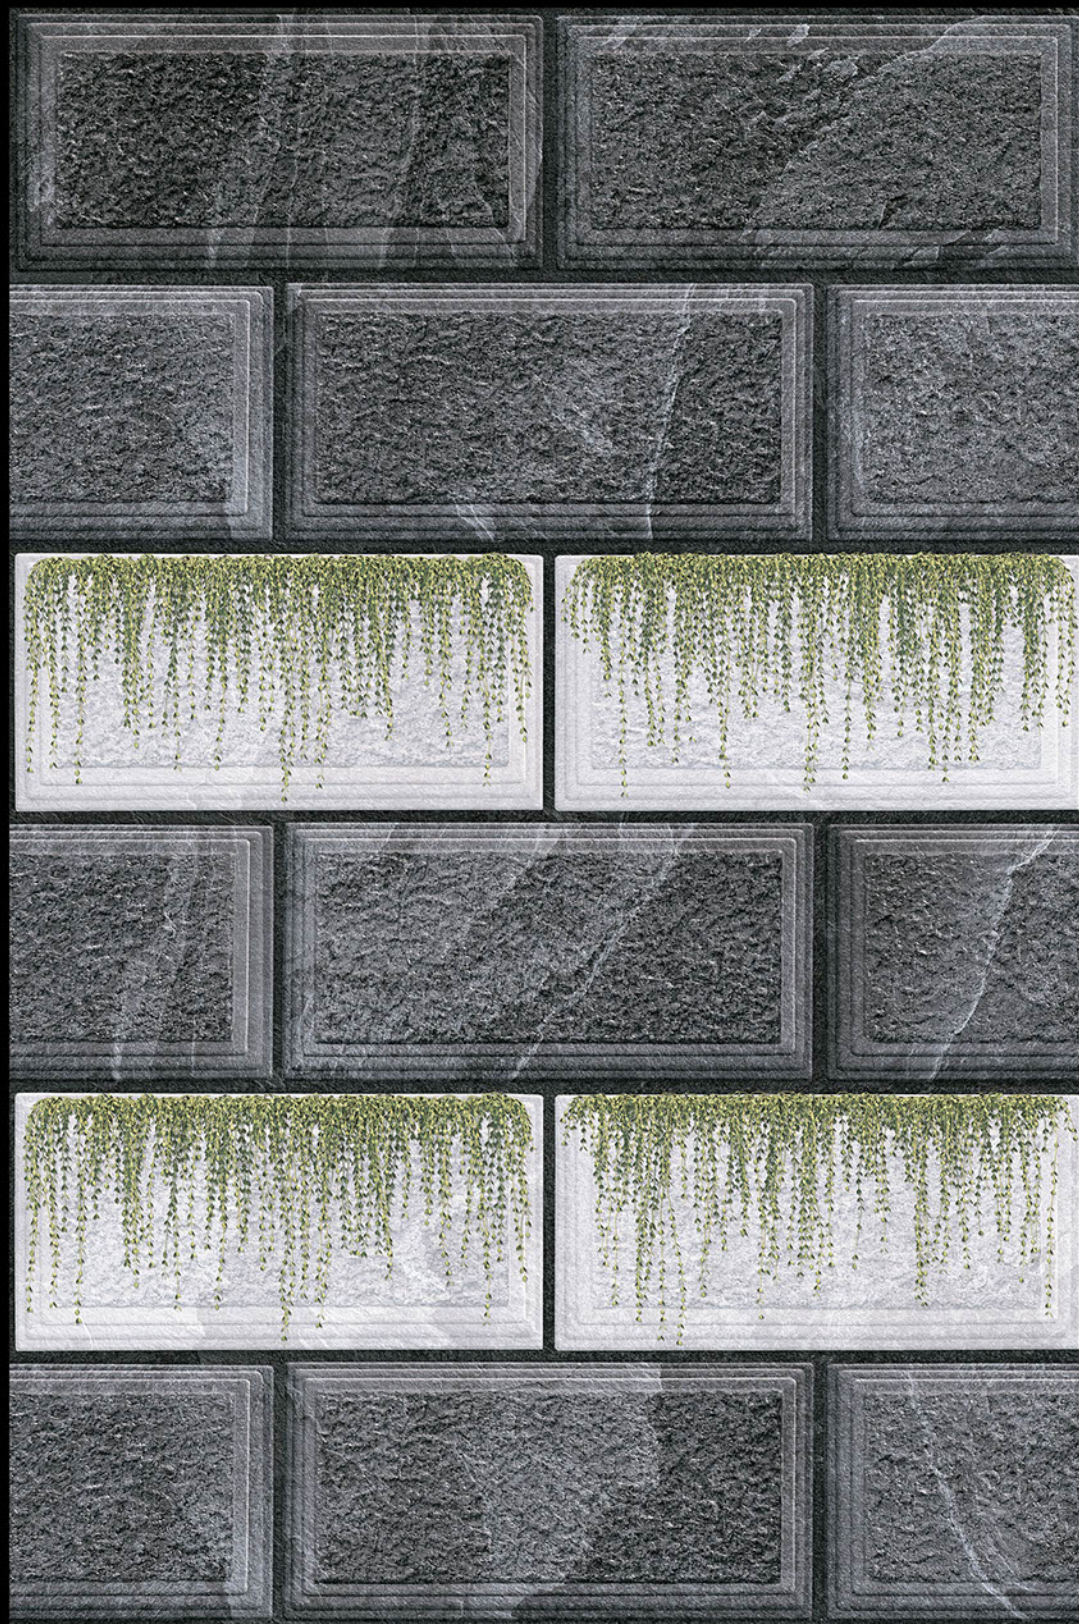

VATICAN - 04

High Depth
Elevation

300x
600mm

VATICAN - 05 A-B

HIGH-DEEP
PUNCH

NATURAL
LOOK

DURABLE
BODY