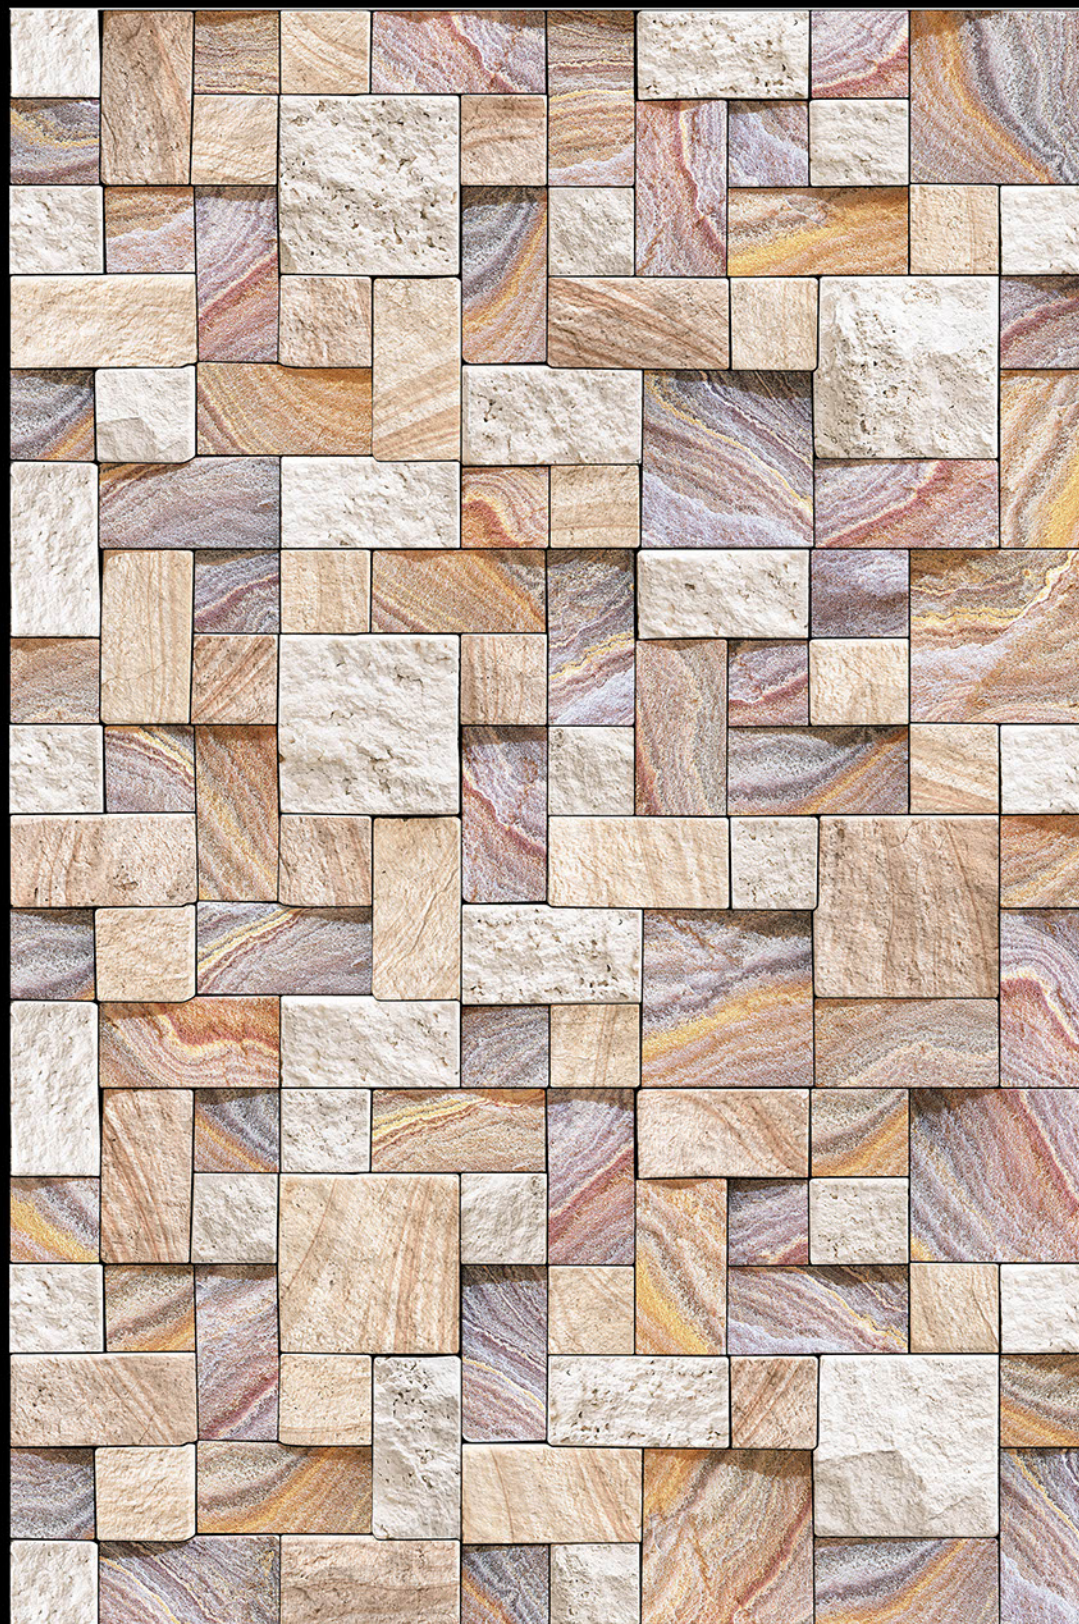

High Depth
Elevation

300x
600mm

MONACO - 16

HIGH-DEEP
PUNCH

NATURAL
LOOK

DURABLE
BODY