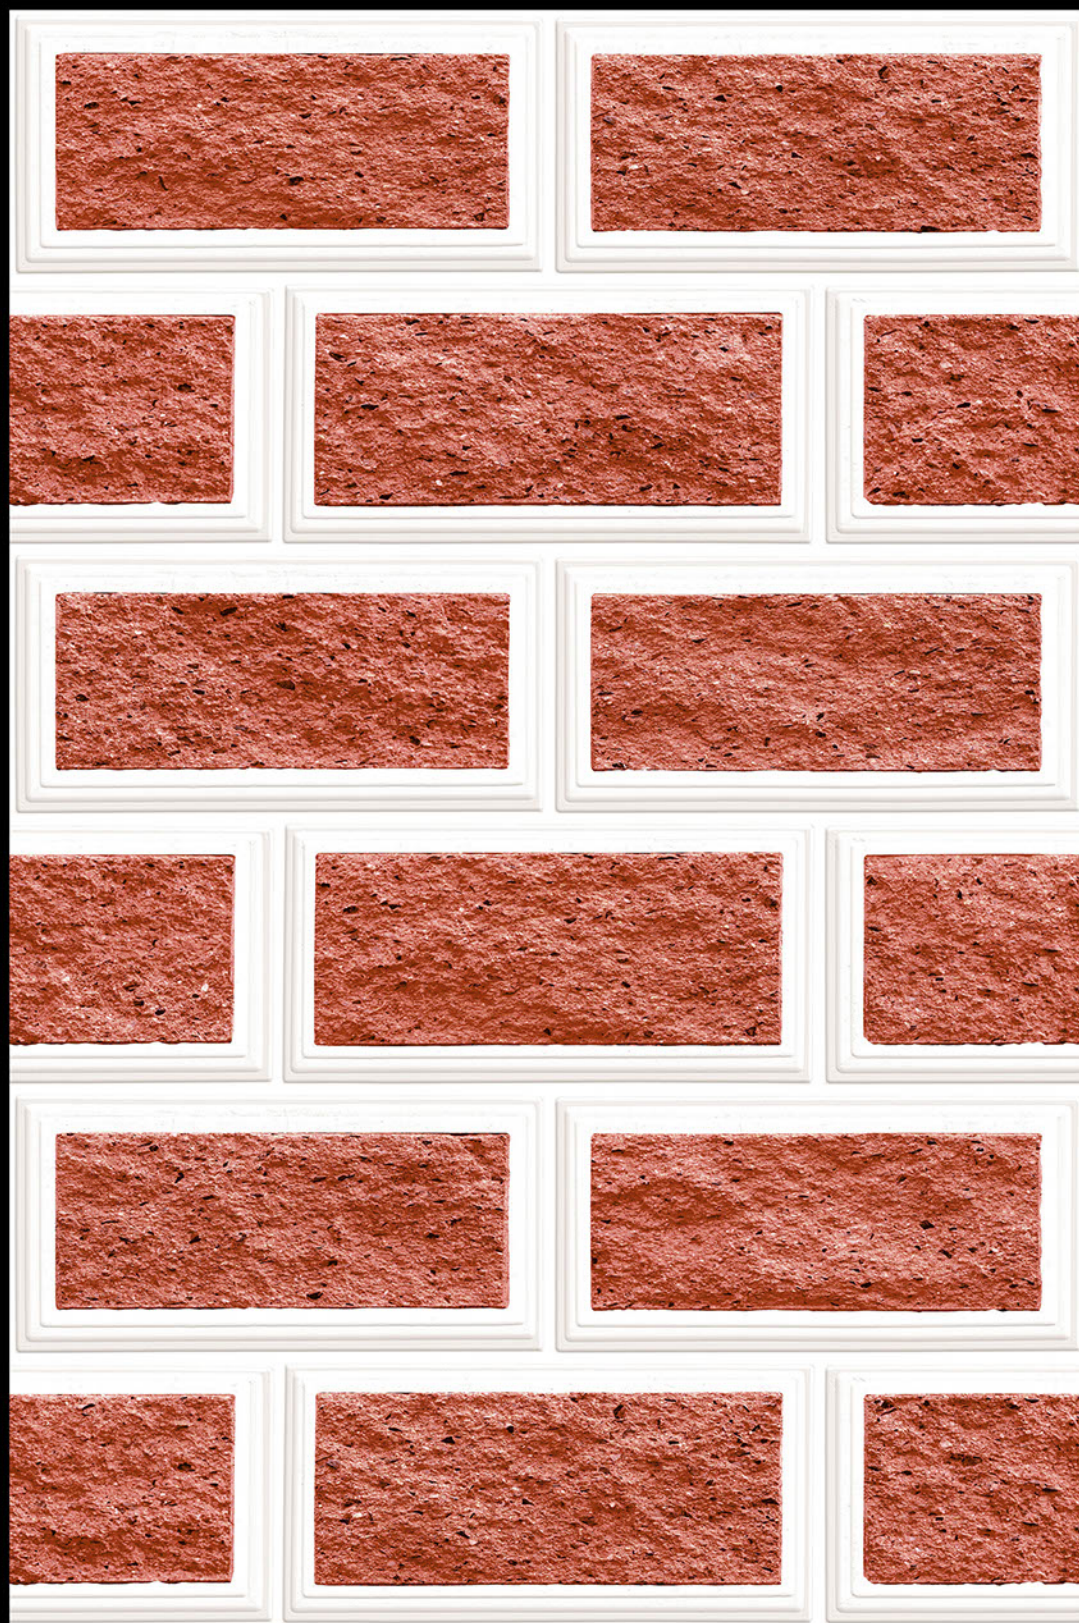

VATICAN - 12

High Depth
Elevation

300x
600mm

VATICAN - 14 A

HIGH-DEEP
PUNCH

NATURAL
LOOK

DURABLE
BODY