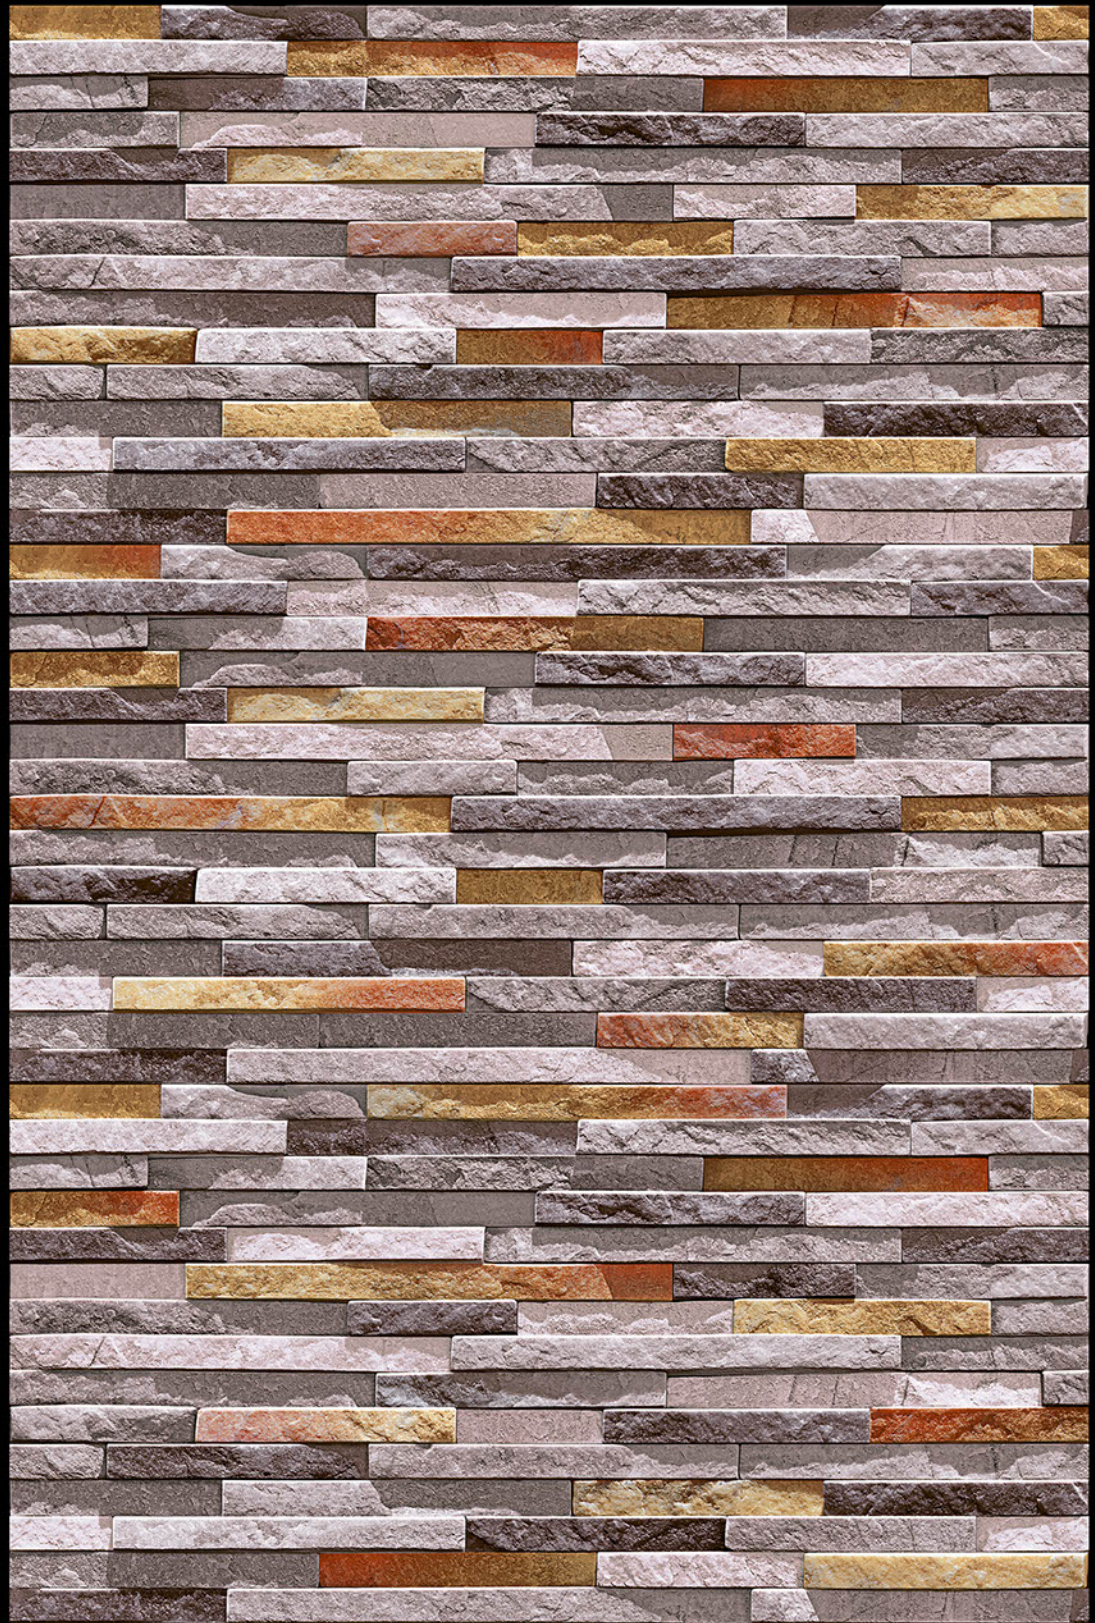

High Depth
Elevation

300x
600mm

ROMANIA - 07

HIGH-DEEP
PUNCH

NATURAL
LOOK

DURABLE
BODY