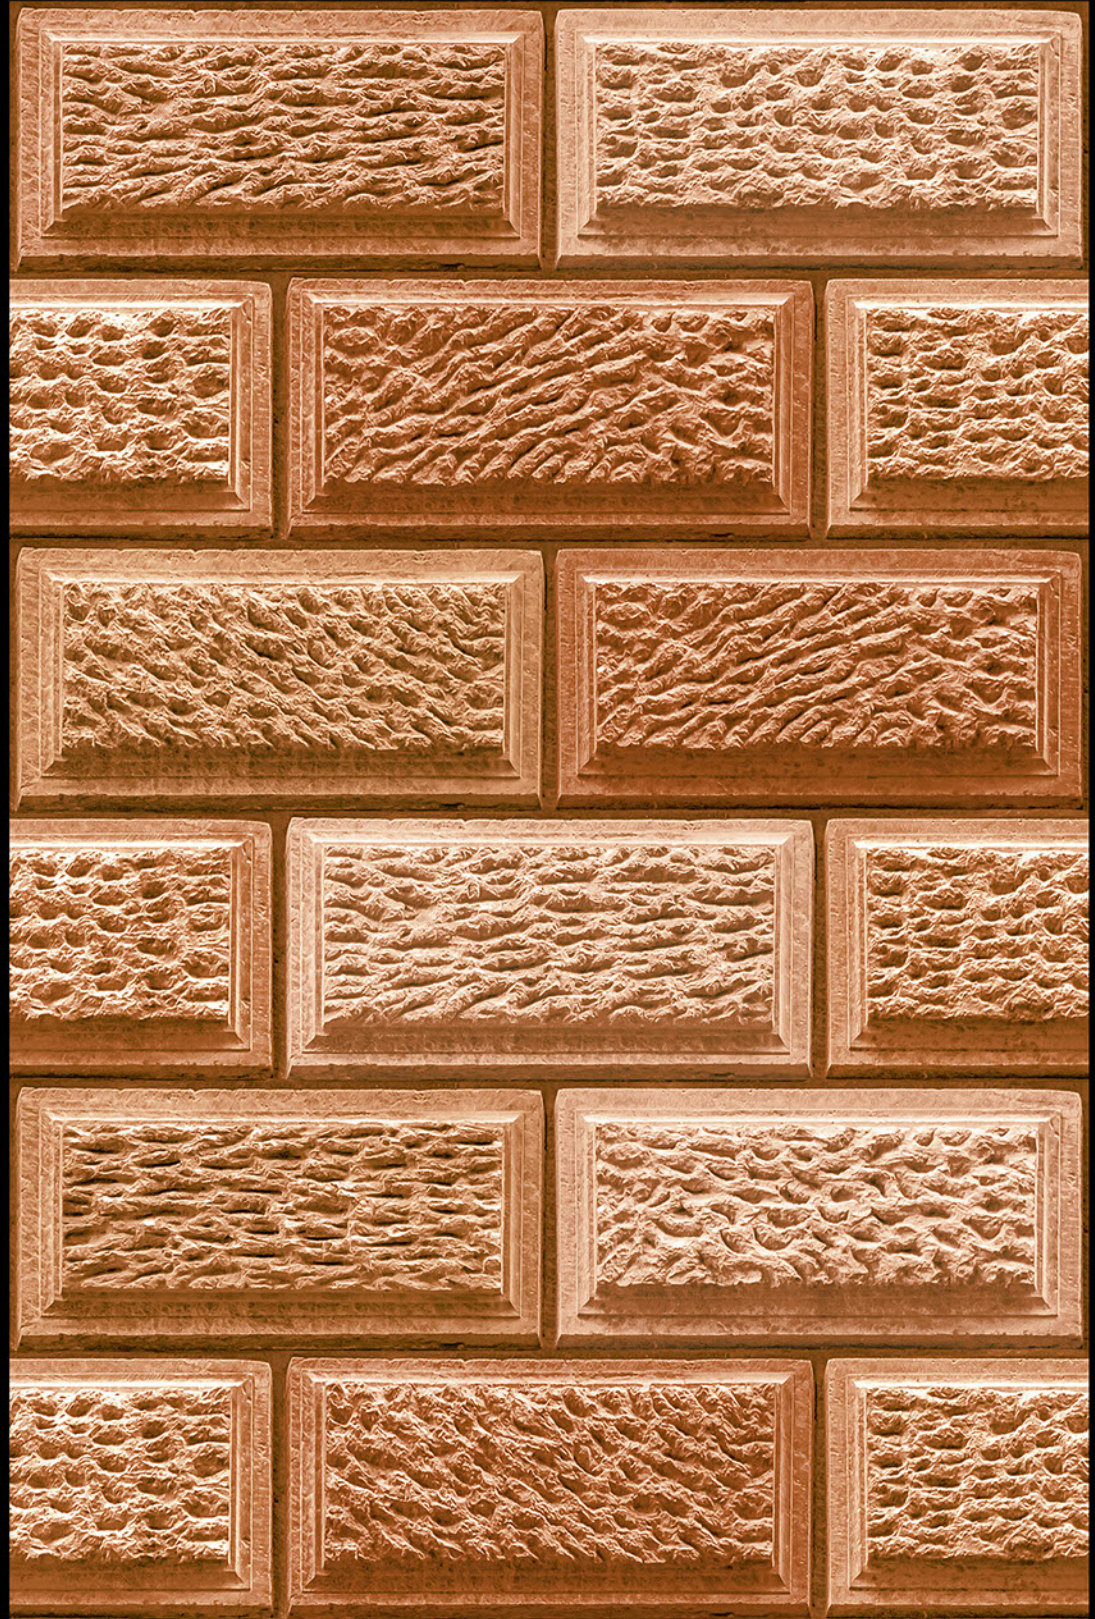

High Depth  
**Elevation**

300x  
600mm

**VATICAN - 18**

HIGH-DEEP  
PUNCH

NATURAL  
LOOK

DURABLE  
BODY

High Depth  
**Elevation**

300x  
600mm