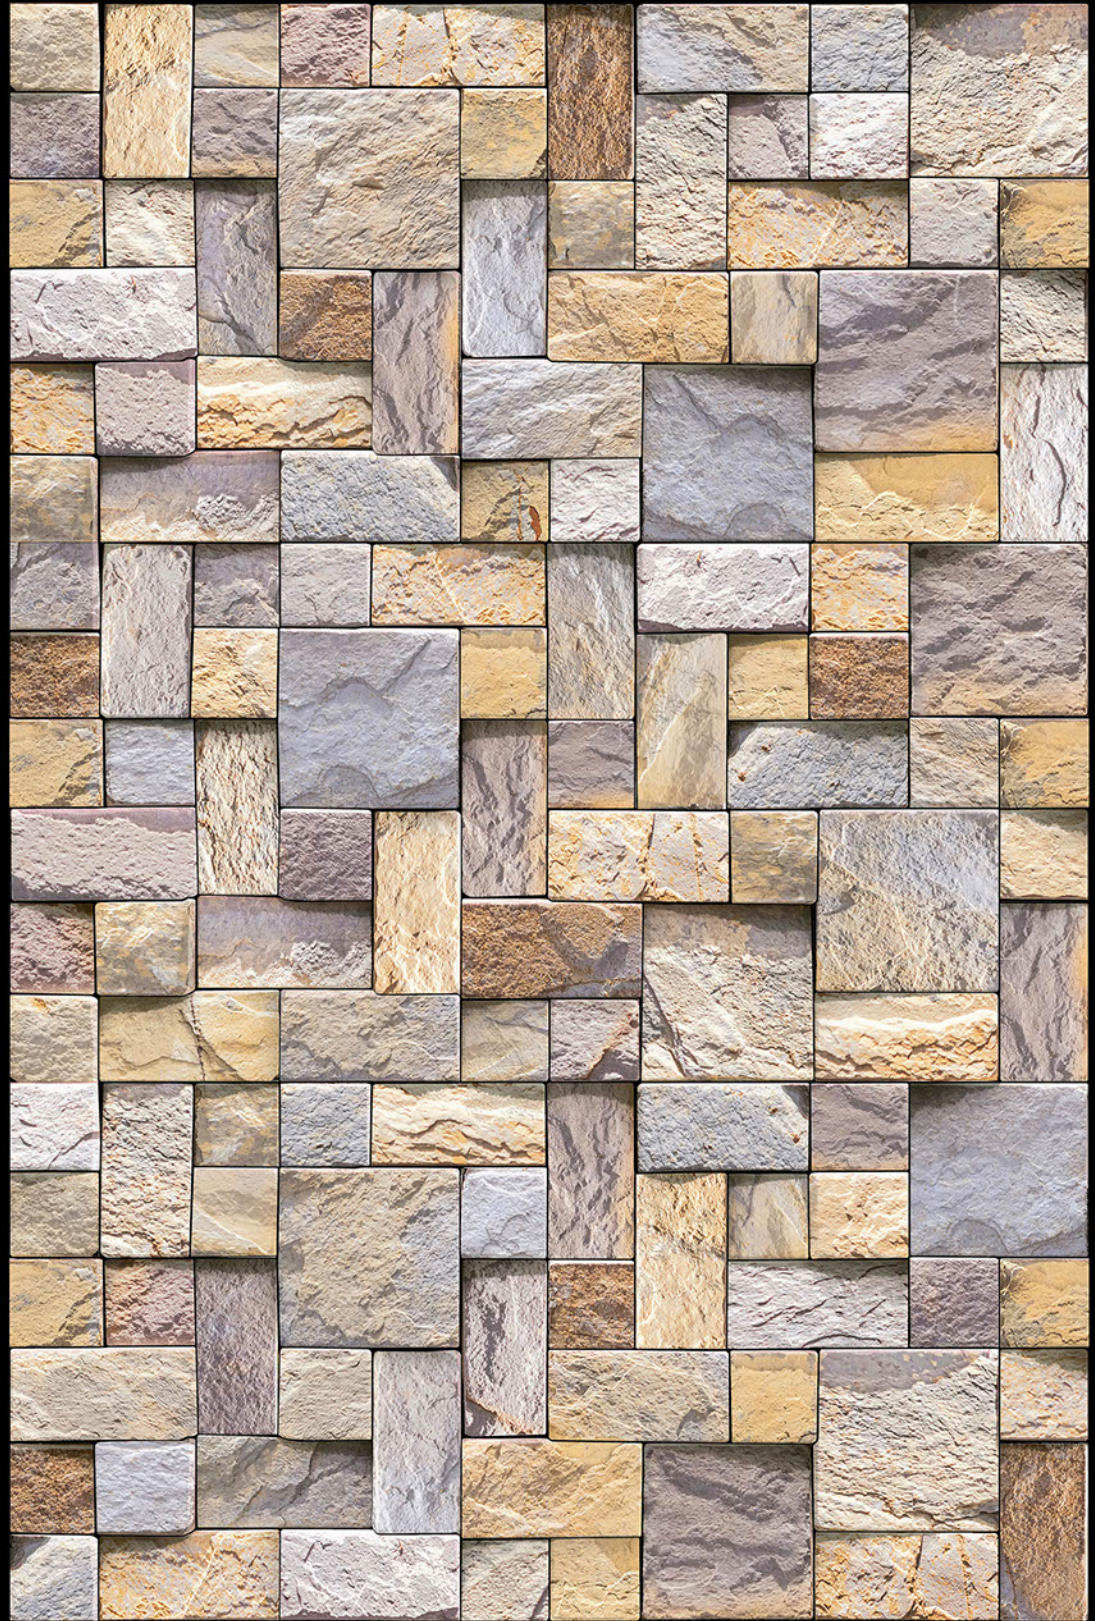

High Depth
Elevation

300x
600mm

MONACO - 11

HIGH-DEEP
PUNCH

NATURAL
LOOK

DURABLE
BODY