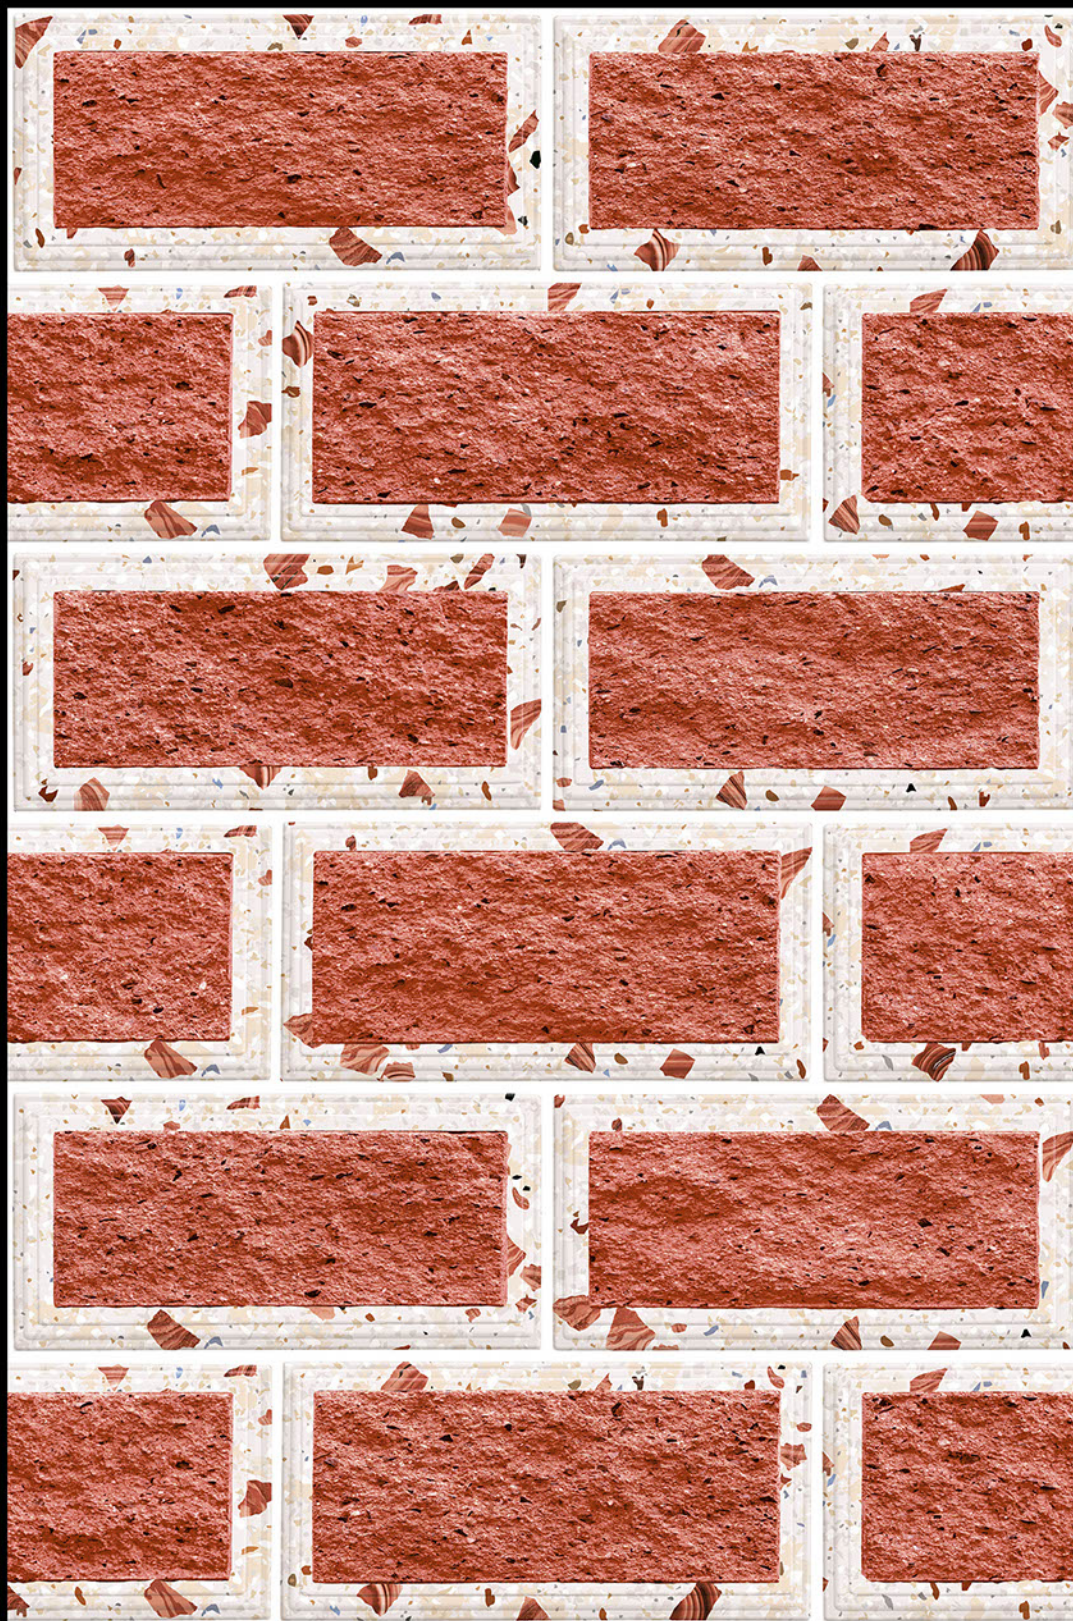

High Depth  
**Elevation**

300x  
600mm

VATICAN - 14 A

HIGH-DEEP  
PUNCH

NATURAL  
LOOK

DURABLE  
BODY

High Depth  
**Elevation**

300x  
600mm