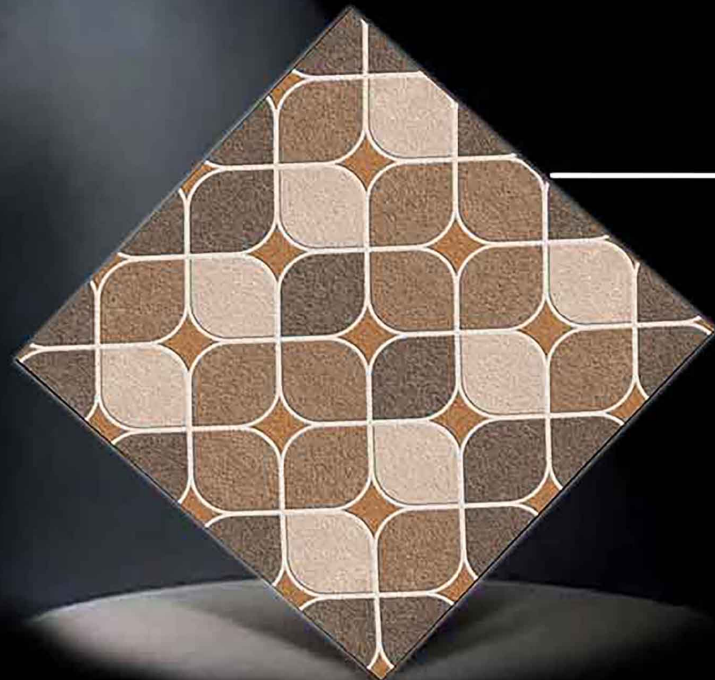

SKIDOO
THE WORLD OF CERAMIC

ROCK SERIES
PUNCH NO.16000

RUSTIC
SERIES

9mm
Thikness

300X300mm
Heavy Duty Parking tiles

300X300 DIGITAL
PARKING TILES

SKIDOO
THE WORLD OF CERAMIC

16001