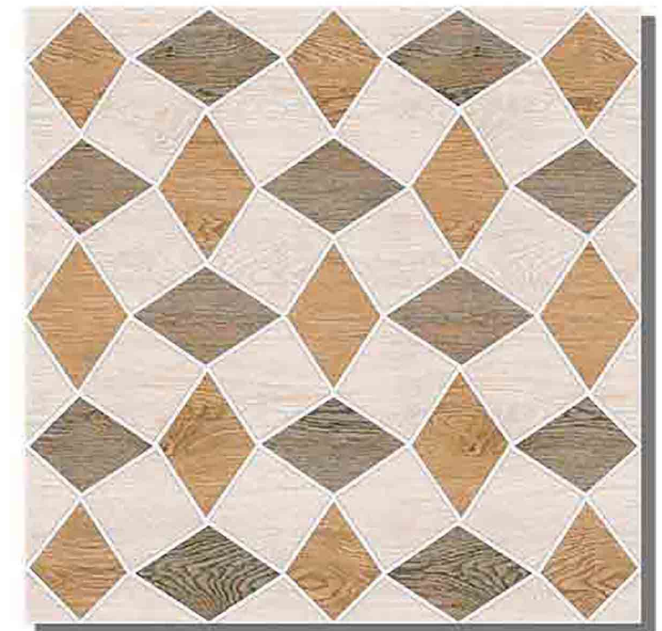

300X300 DIGITAL
PARKING TILES

SKIDOO
THE WORLD OF CERAMIC

16004