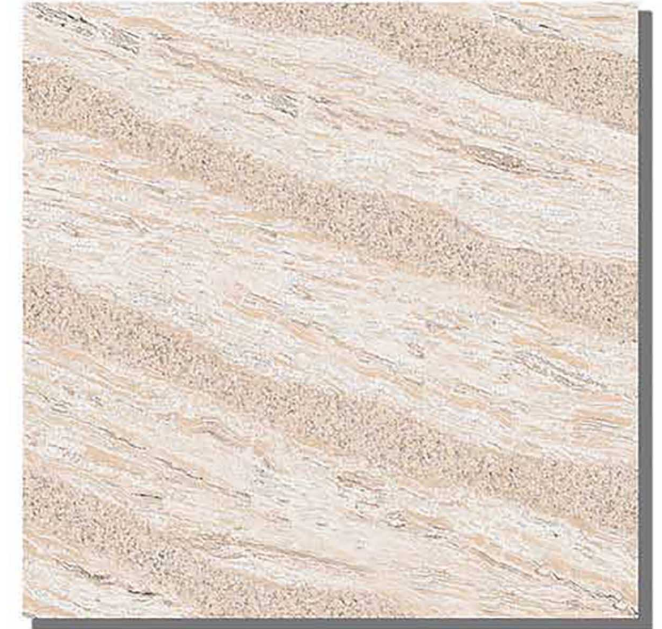

DC_BROWN_LT