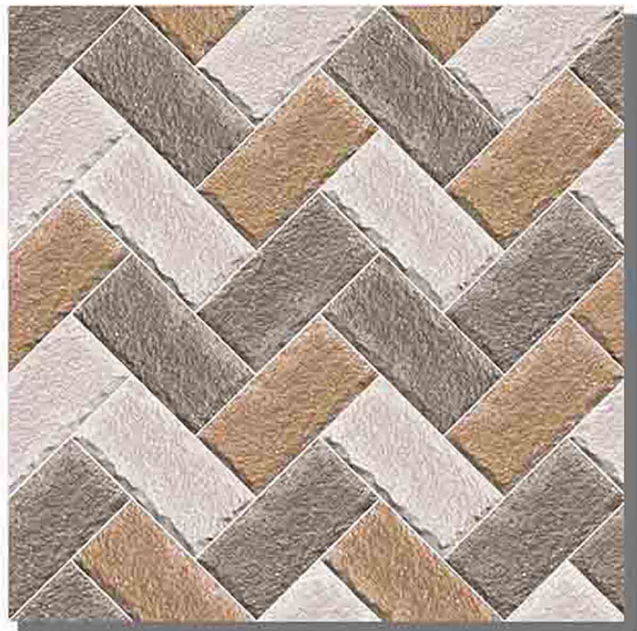

300X300 DIGITAL
PARKING TILES

17004