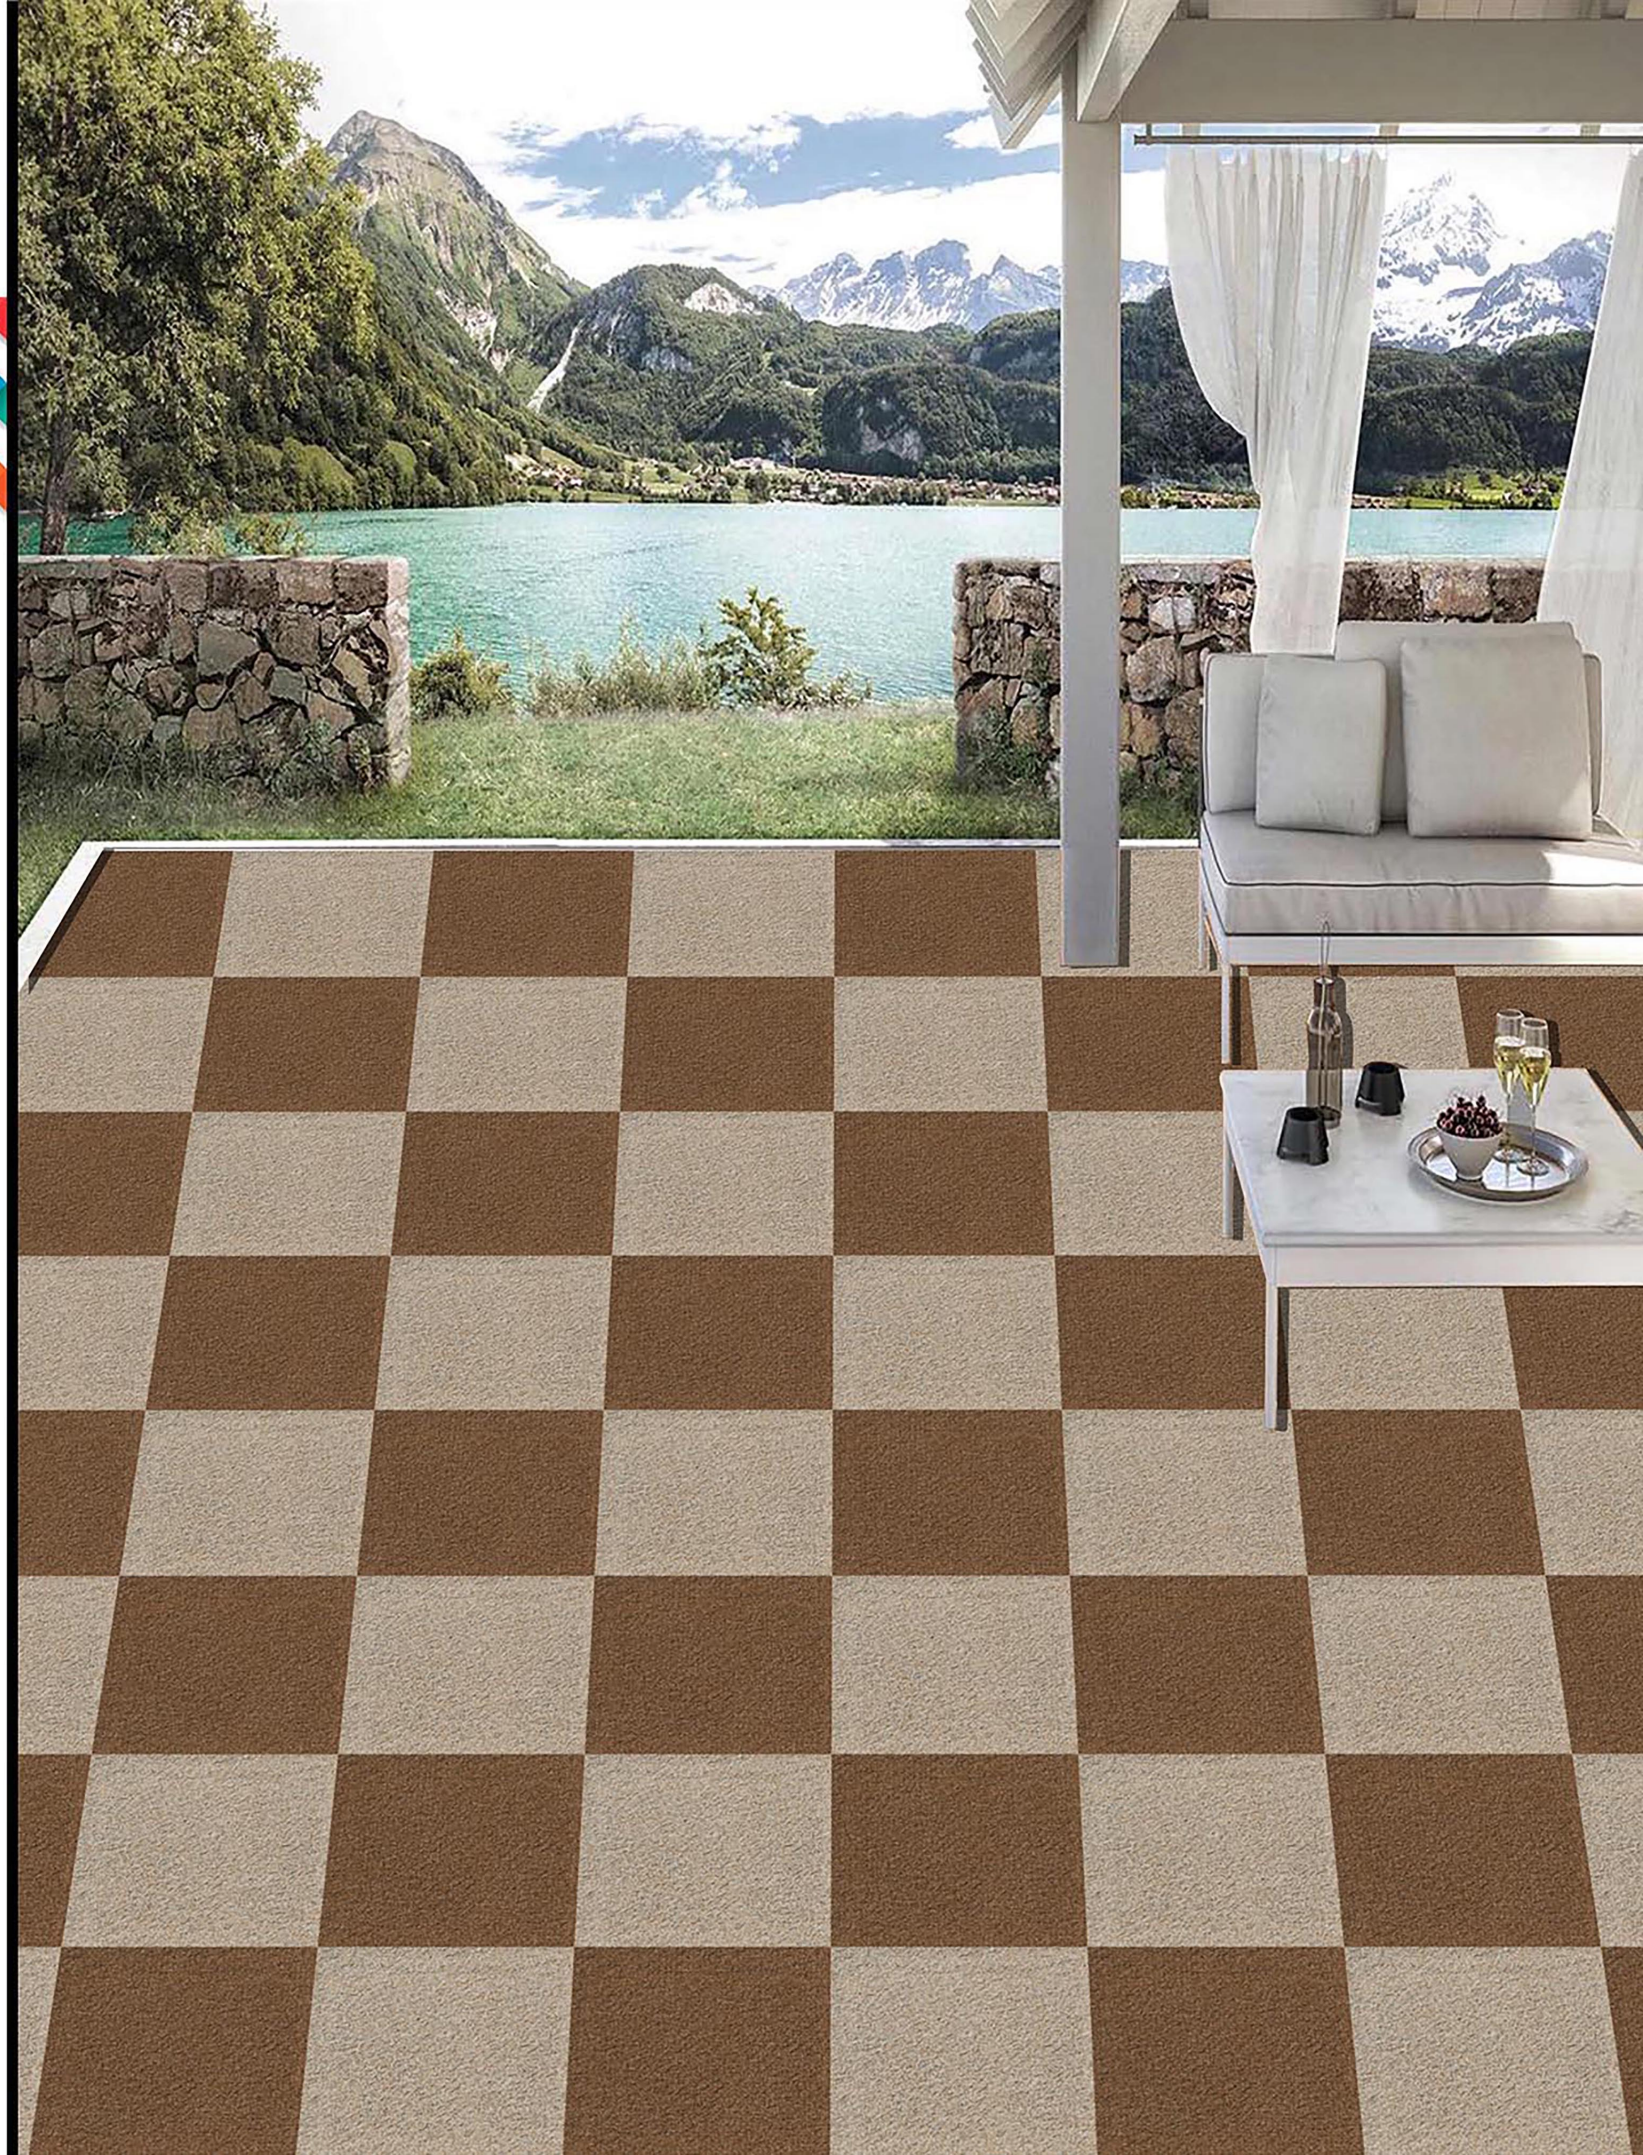

ROCK BLUE

ROCK SUPER WHITE

300X300 DIGITAL
PARKING TILES

ROCK BROWN

ROCK MULTI LIGHT

300X300 DIGITAL
PARKING TILES

ROCK PISTA

ROCK SUPER WHITE