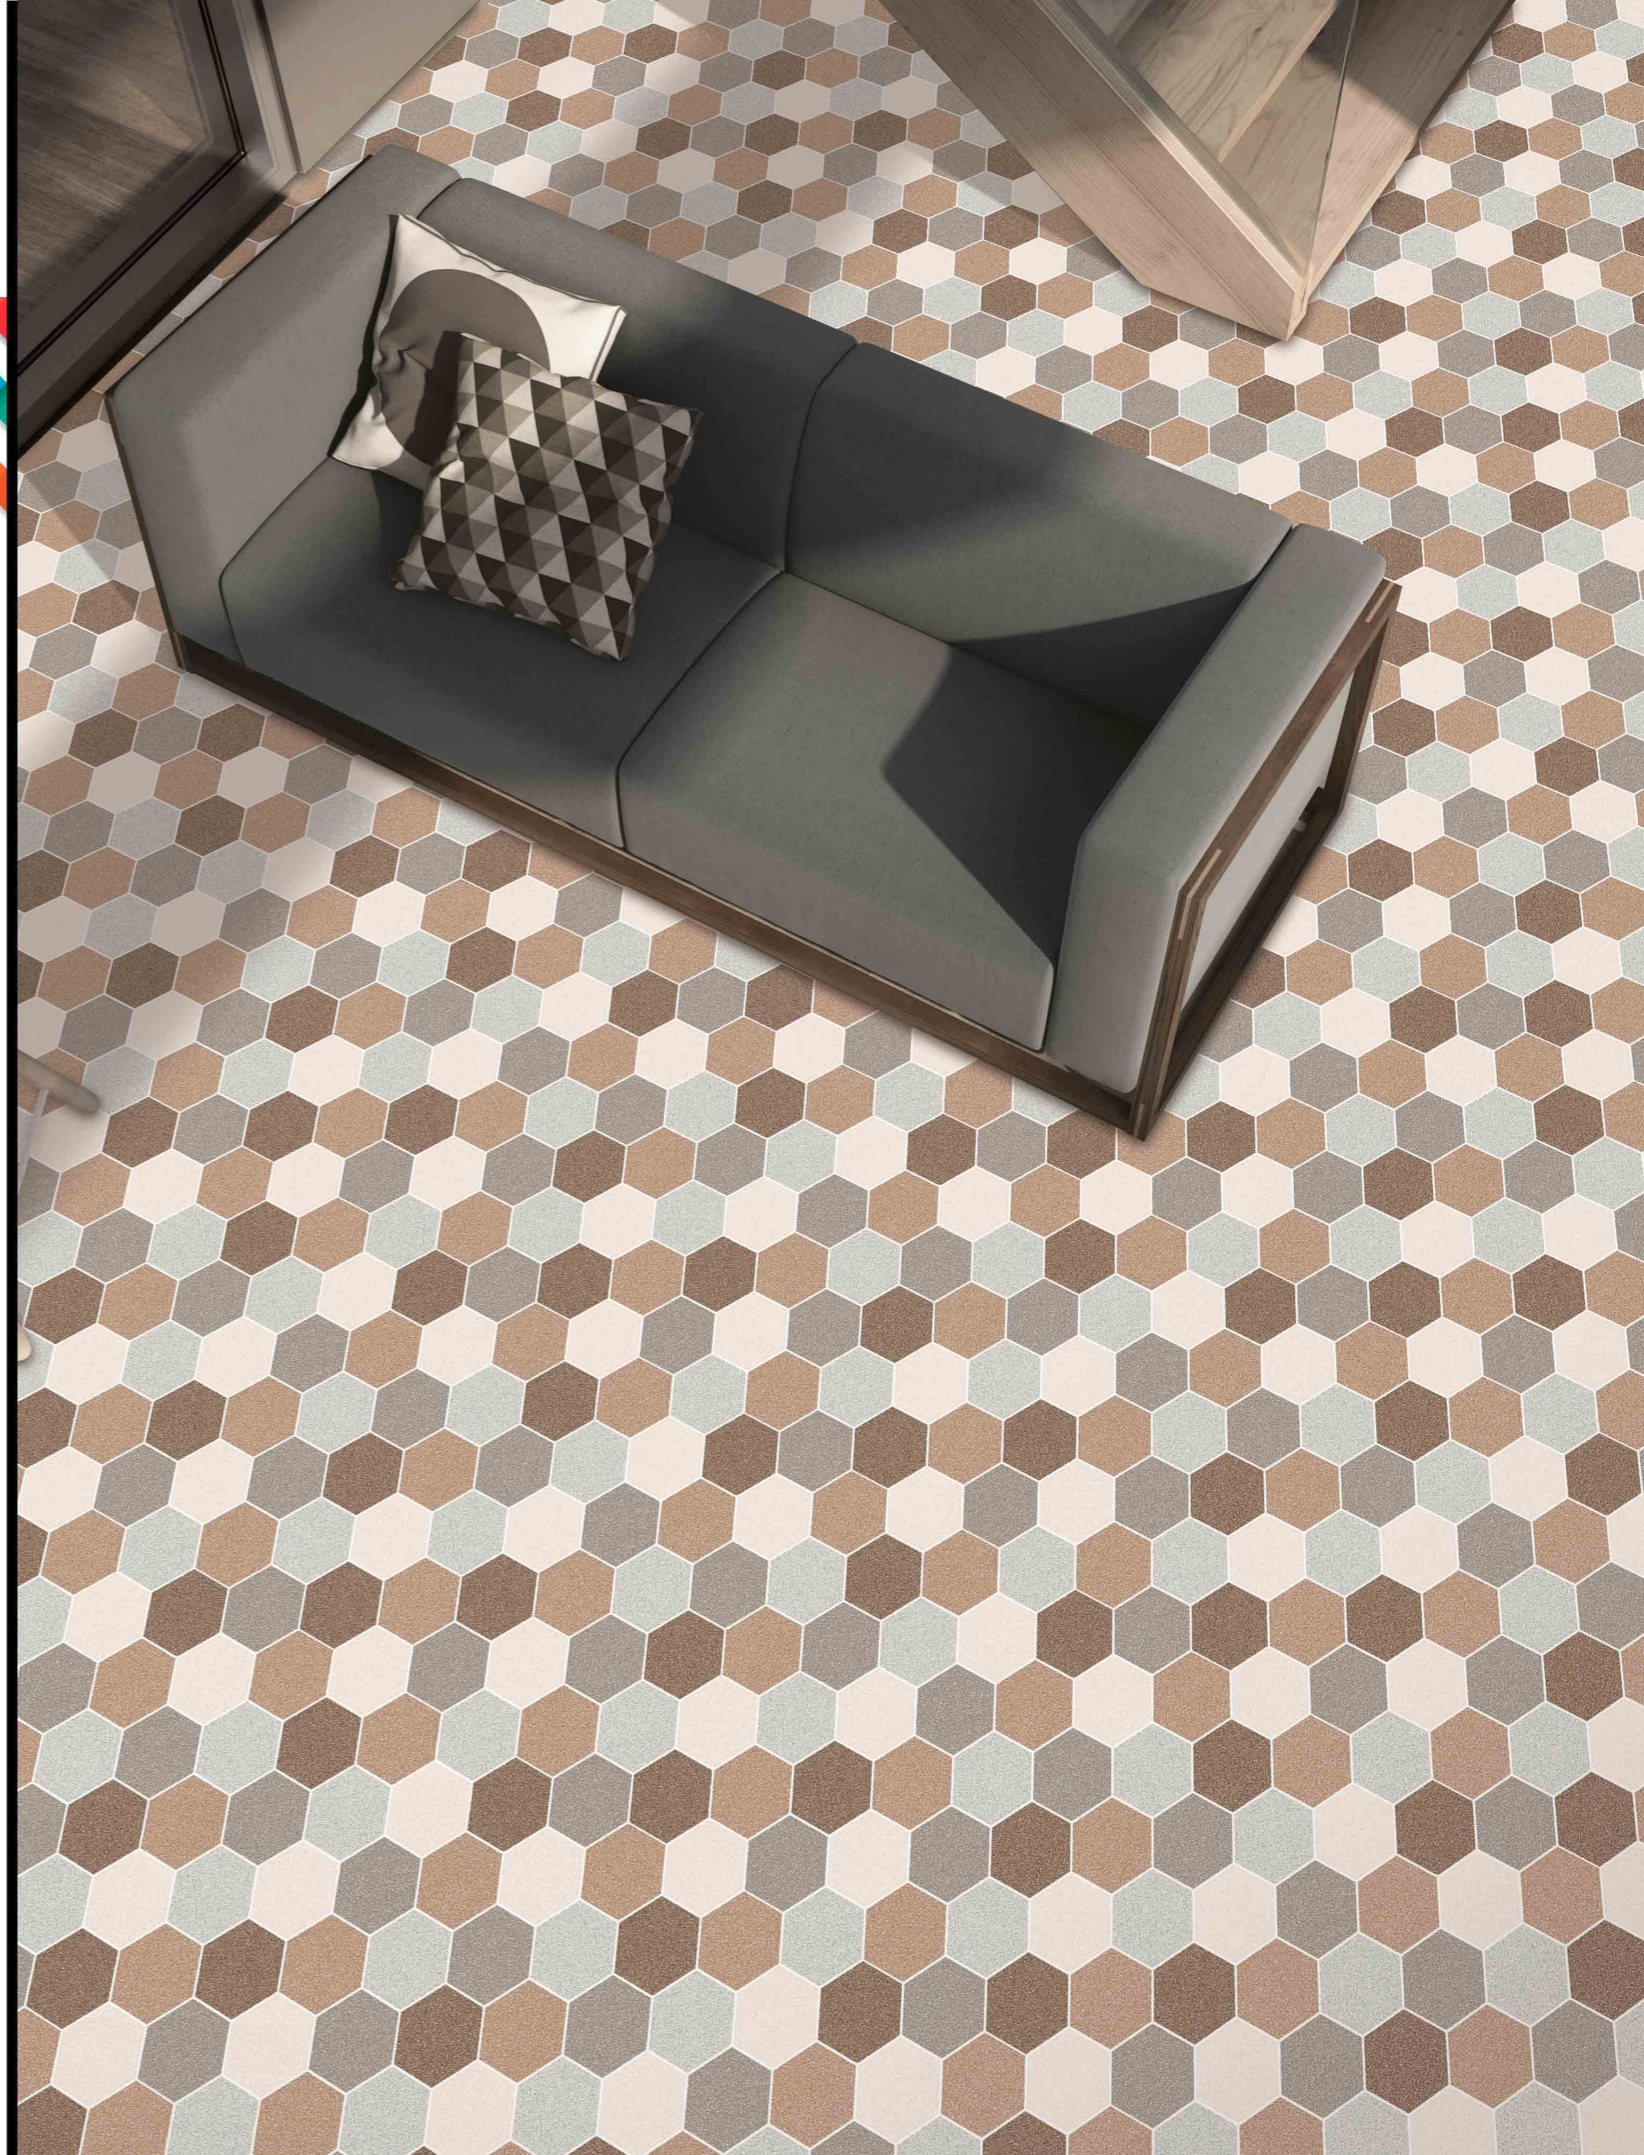

16015

16016

16019

16020

300X300 DIGITAL
PARKING TILES

ROCK BLACK

ROCK LIGHT GREY

300X300 DIGITAL
PARKING TILES