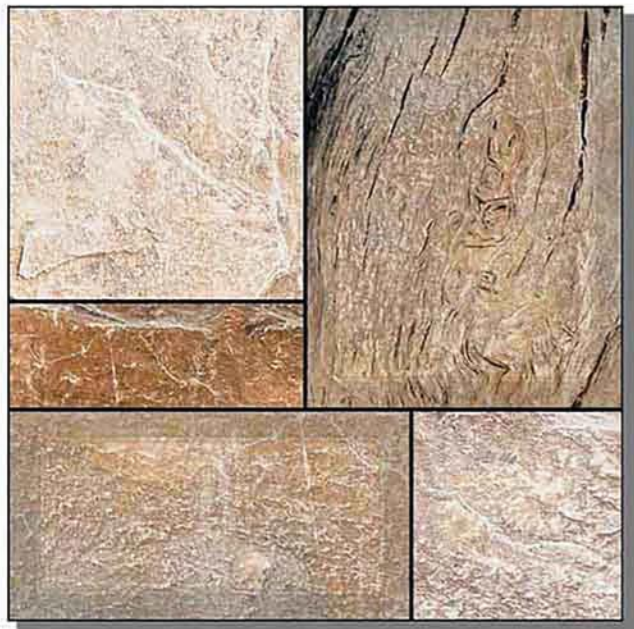

PUNCH SERIES

300X300mm
Heavy Duty Parking tiles

300X300 DIGITAL
PARKING TILES

10001

10002

10003

10004

300X300 DIGITAL
PARKING TILES