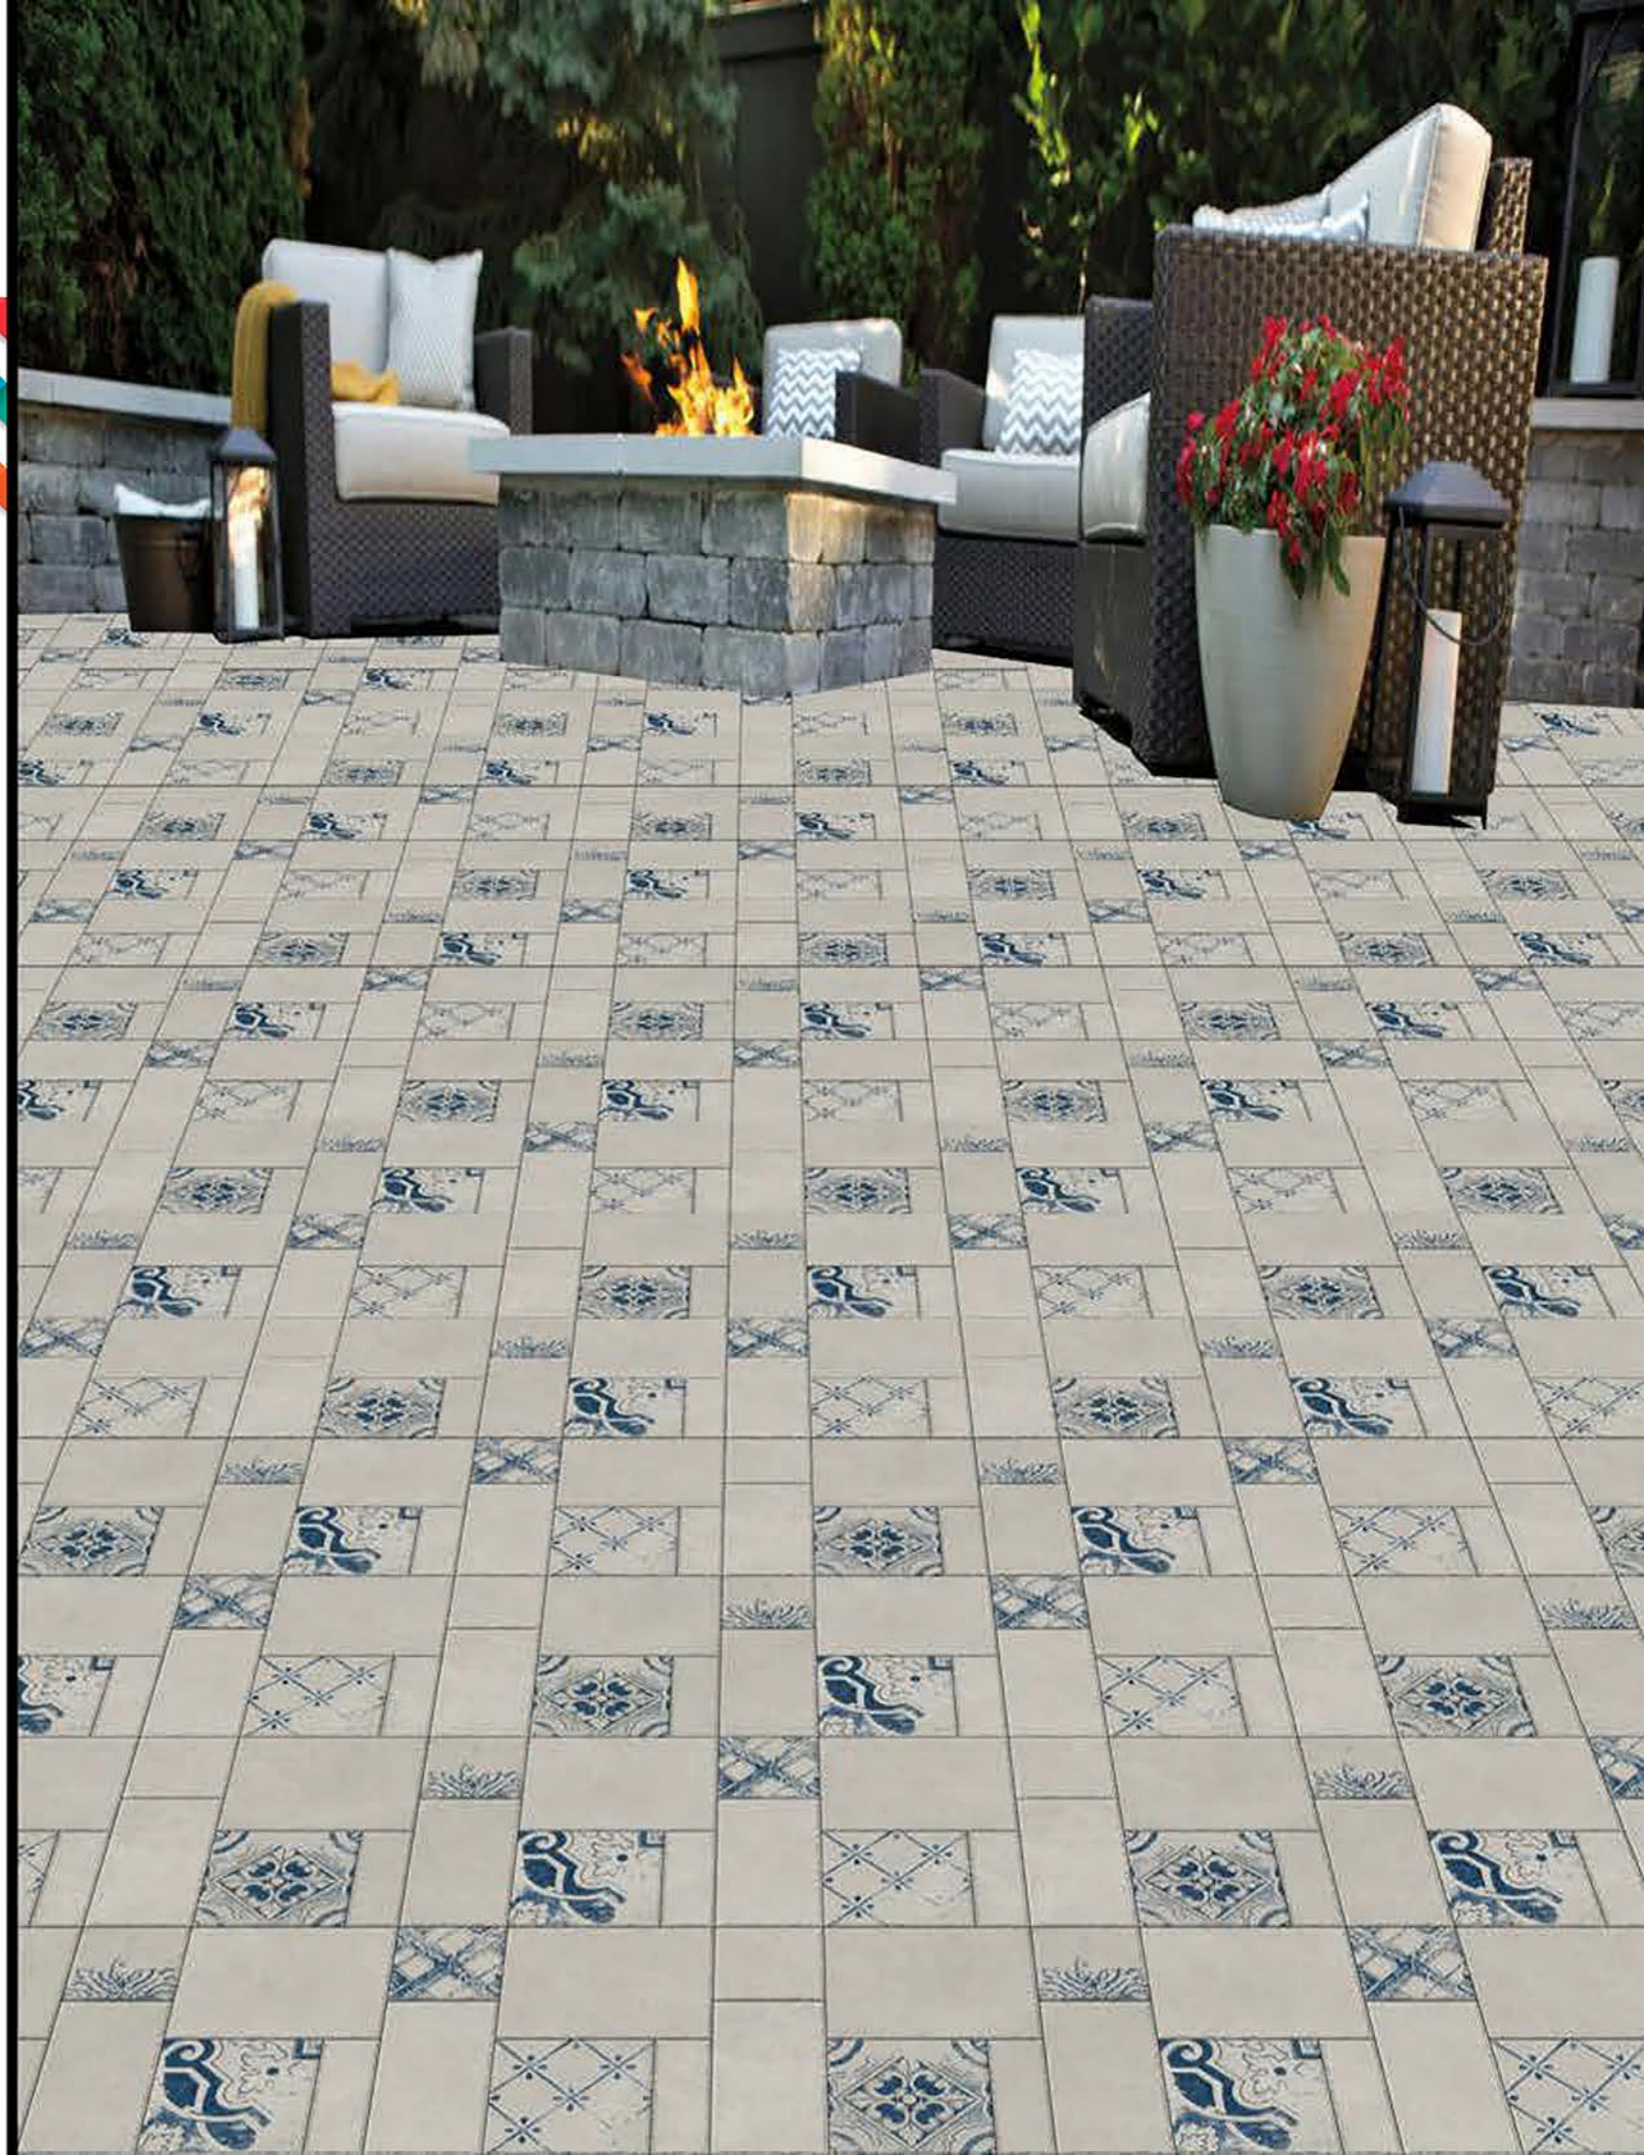

Random 10016