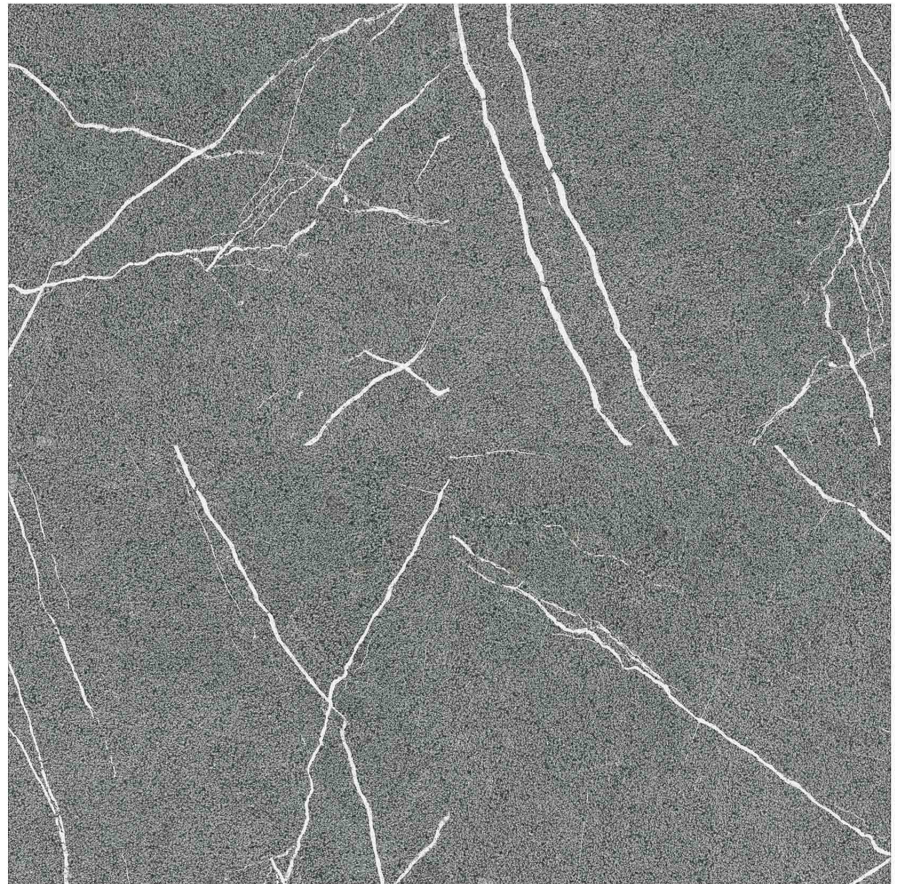

UV Resistant

Rustic Punch

RUSTIC SERIES

Random
(4 Face)

52021

400 x
400 mm

Anti Slip

UV Resistant