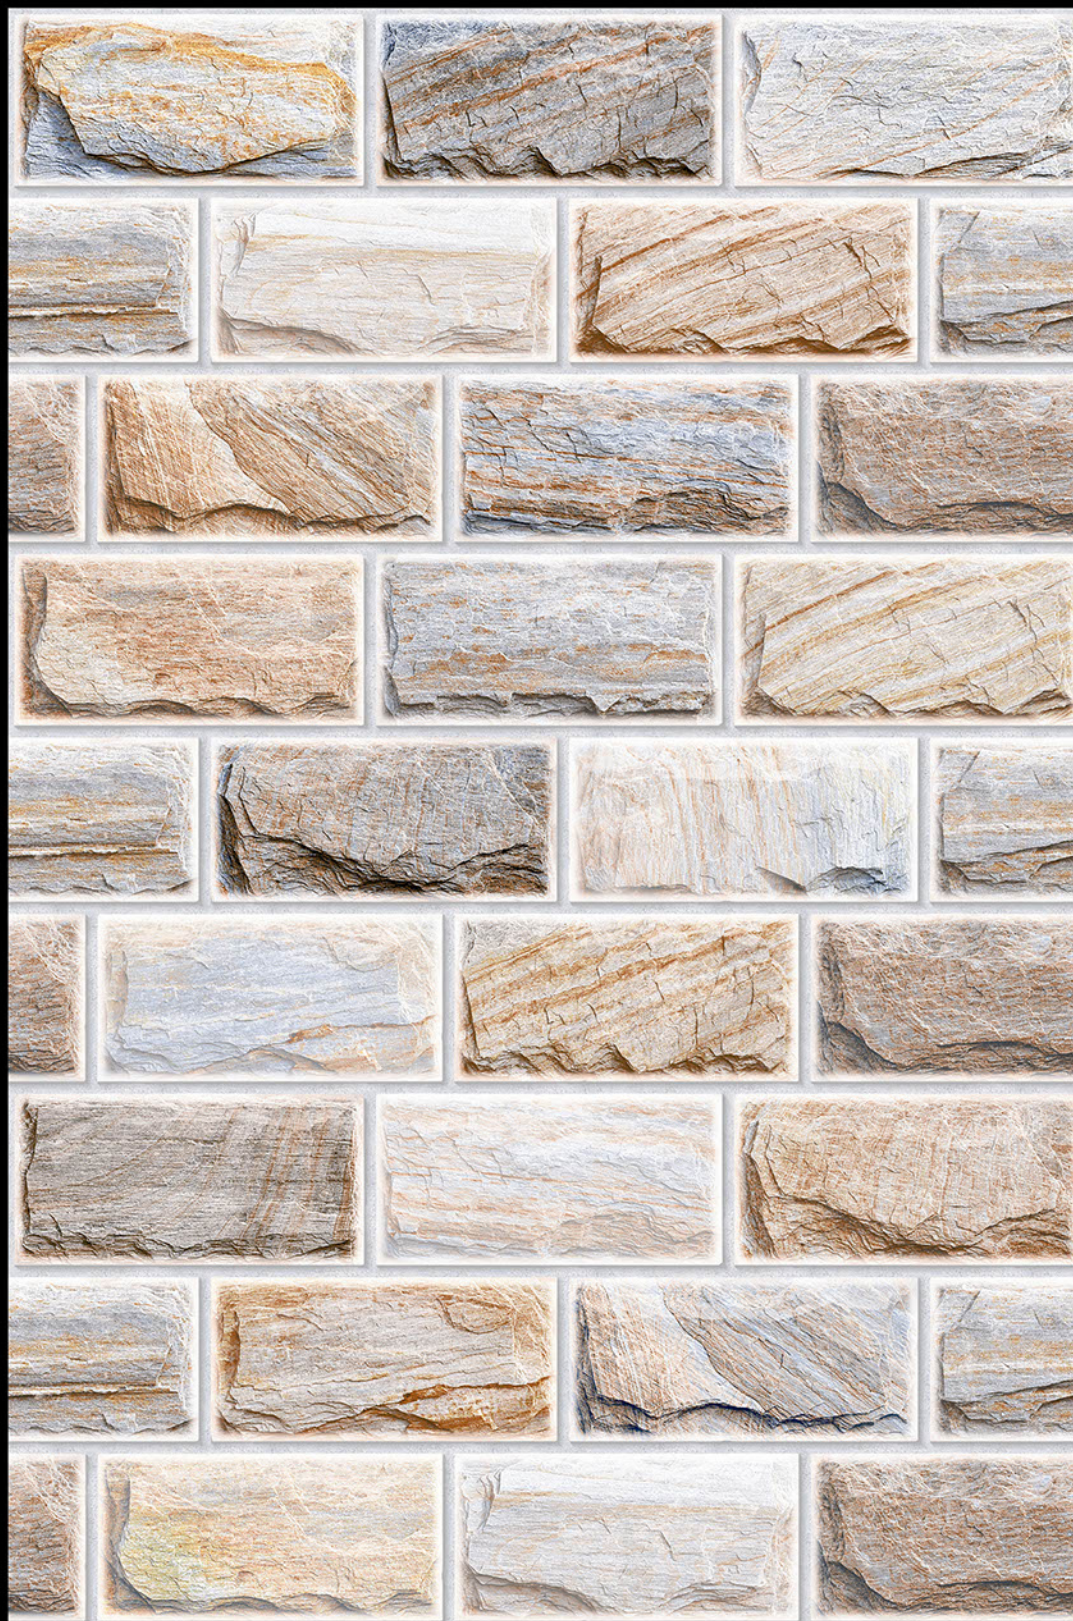

High Depth
Elevation

300x
600mm

SLOVAKIA - 10

HIGH-DEEP
PUNCH

NATURAL
LOOK

DURABLE
BODY