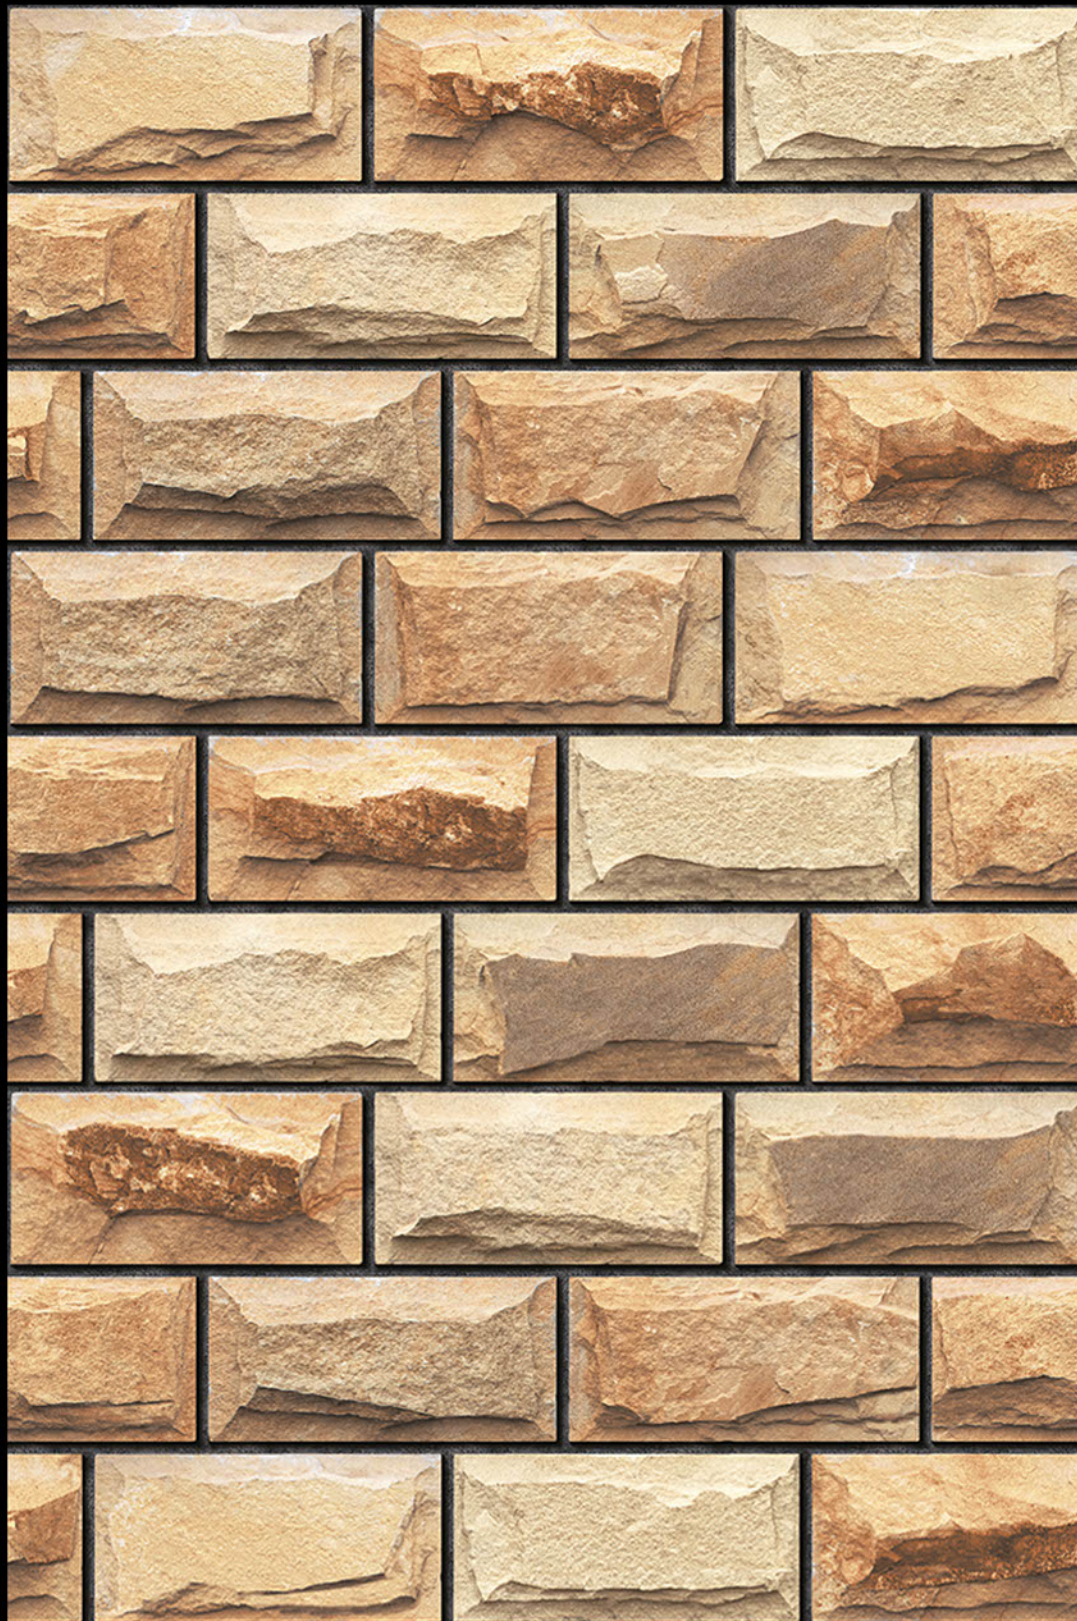

HIGH-DEEP  
PUNCH

NATURAL  
LOOK

DURABLE  
BODY

**SKIDOO**  
THE WORLD OF CERAMIC

High Depth  
**Elevation**

300x  
600mm

**SLOVAKIA - 07**

HIGH-DEEP  
PUNCH