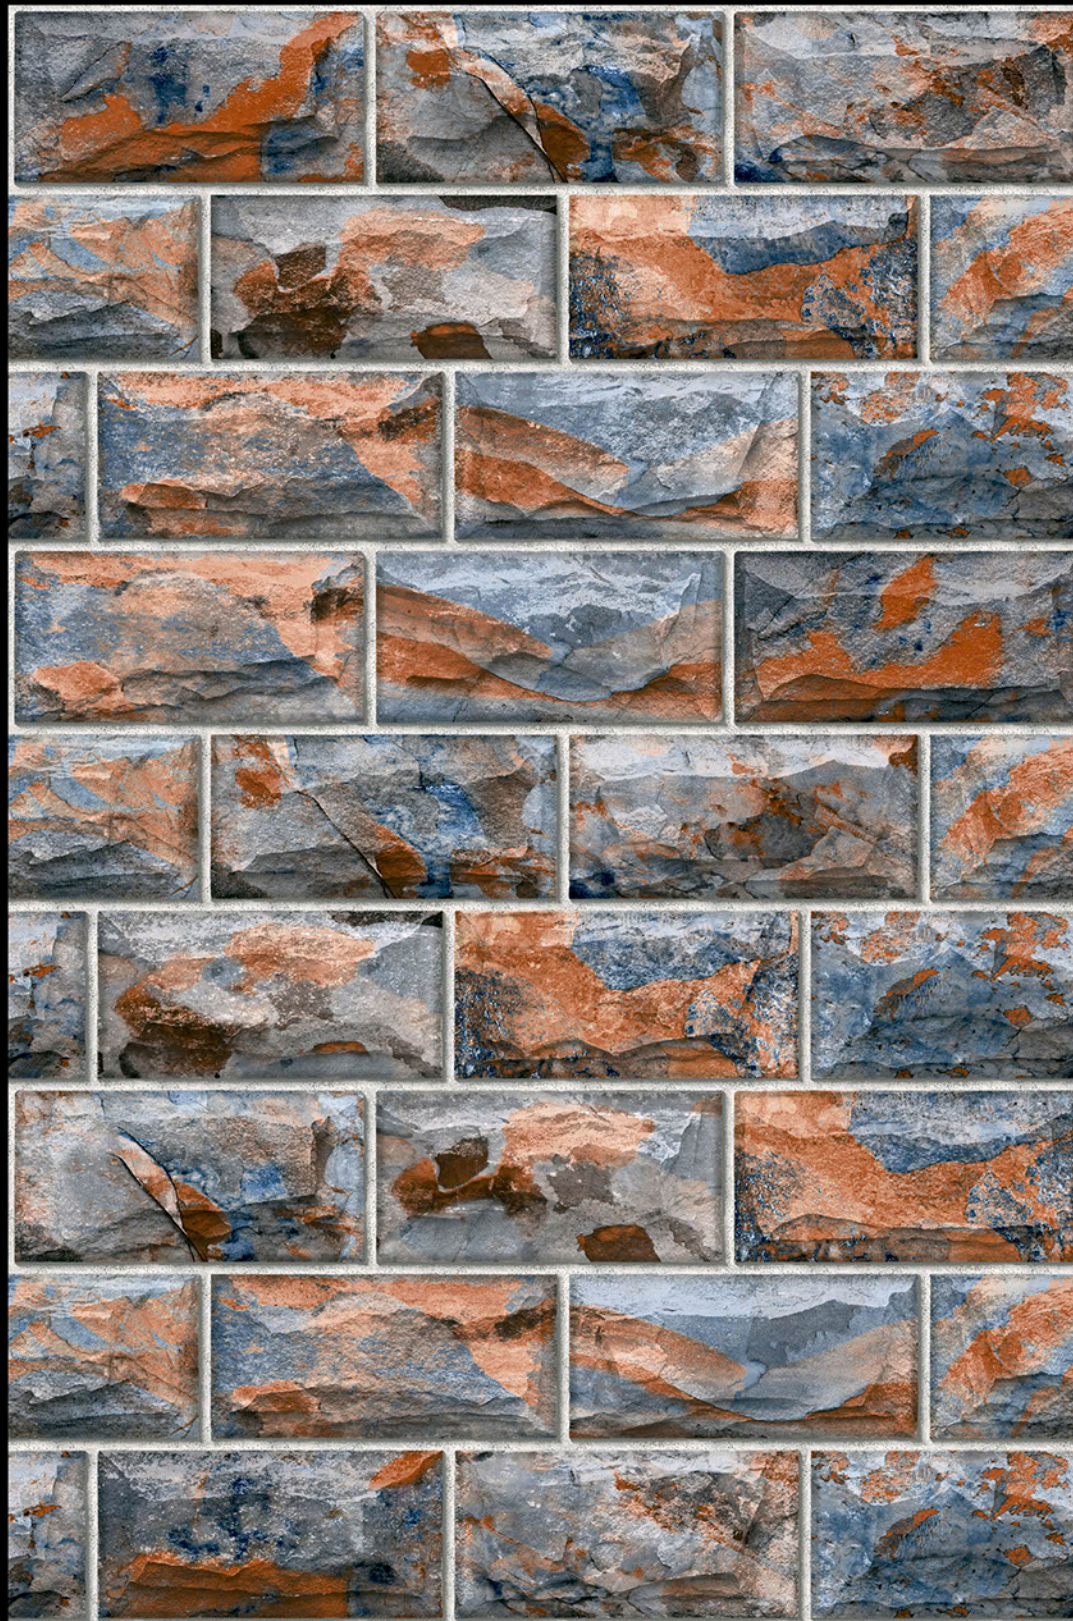

High Depth
Elevation

300x
600mm

SLOVAKIA - 11

HIGH-DEEP
PUNCH

NATURAL
LOOK

DURABLE
BODY