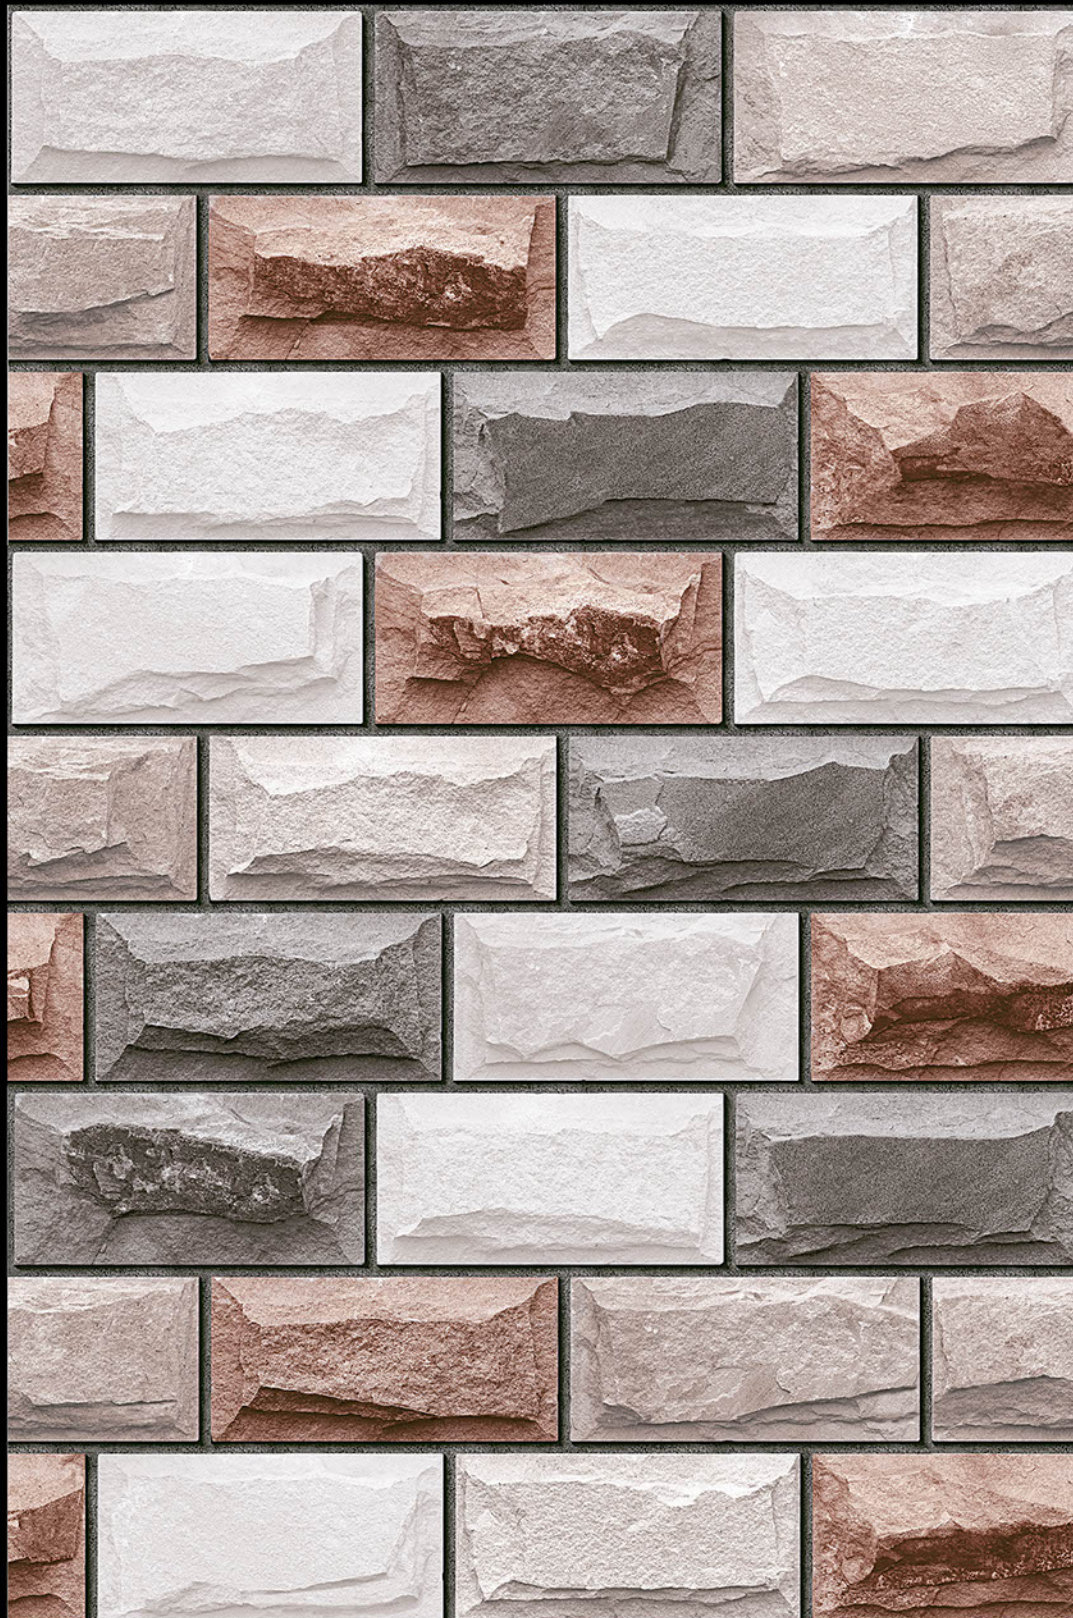

High Depth
Elevation

300x
600mm

SLOVAKIA - 03

HIGH-DEEP
PUNCH

NATURAL
LOOK

DURABLE
BODY