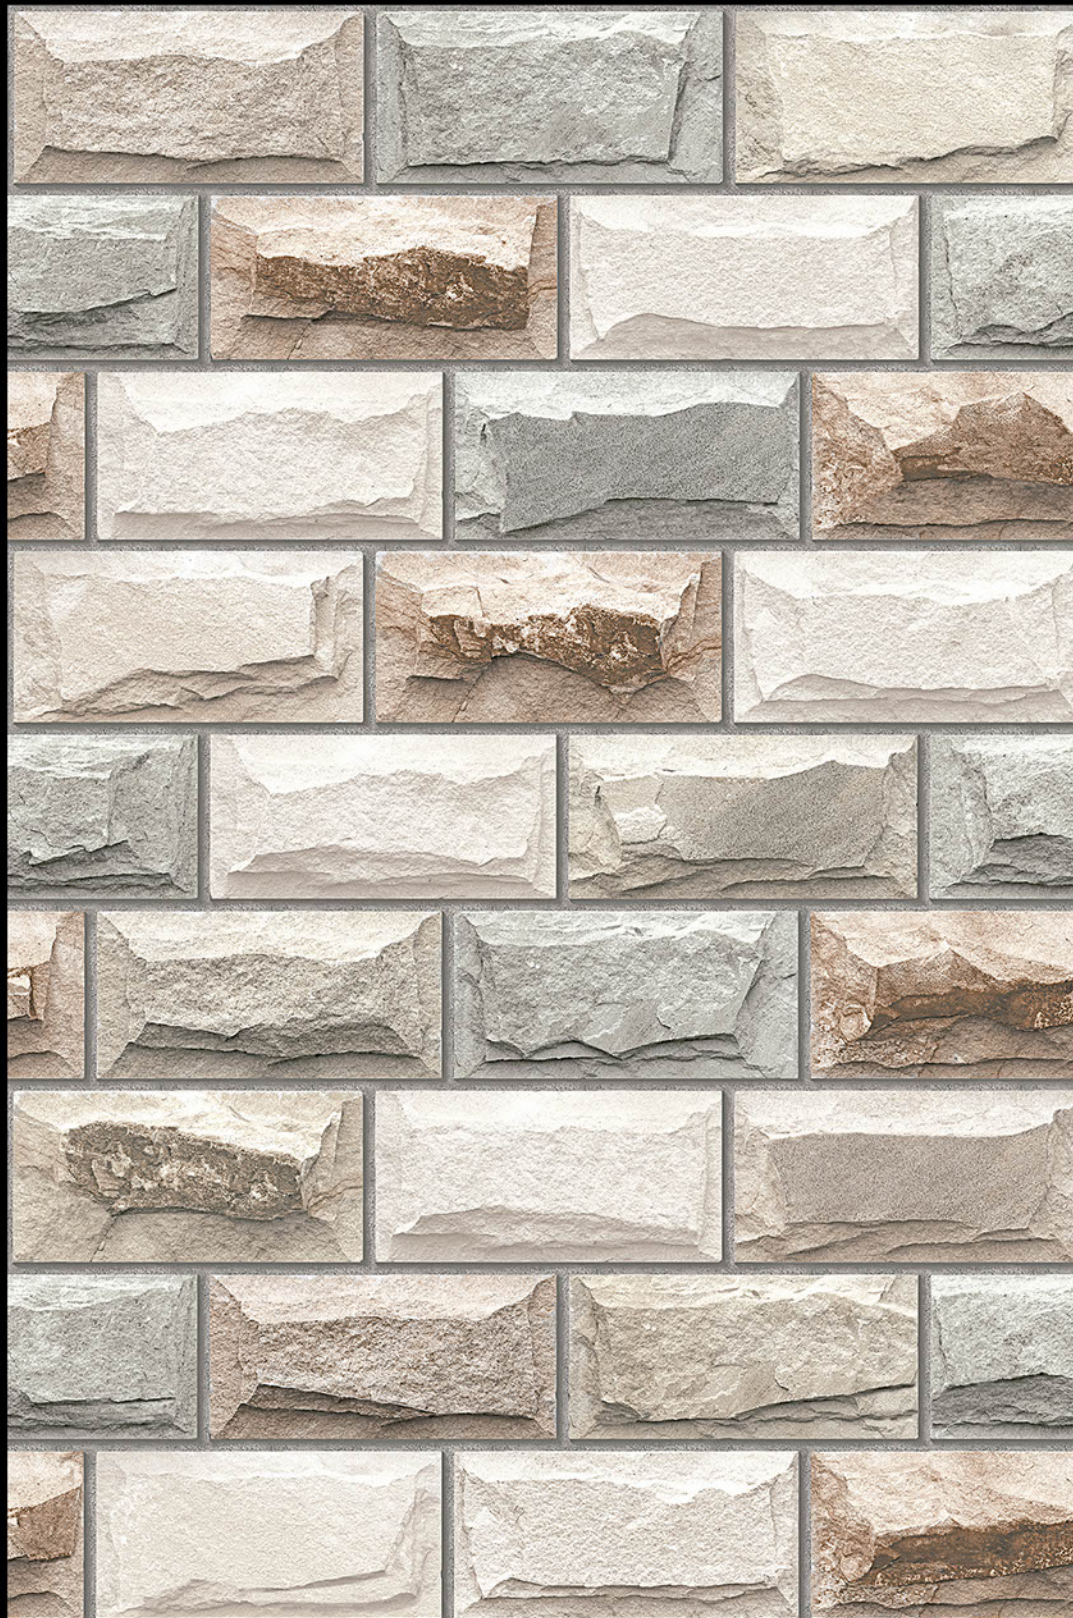

High Depth
Elevation

300x
600mm

SLOVAKIA - 01

HIGH-DEEP
PUNCH

NATURAL
LOOK

DURABLE
BODY