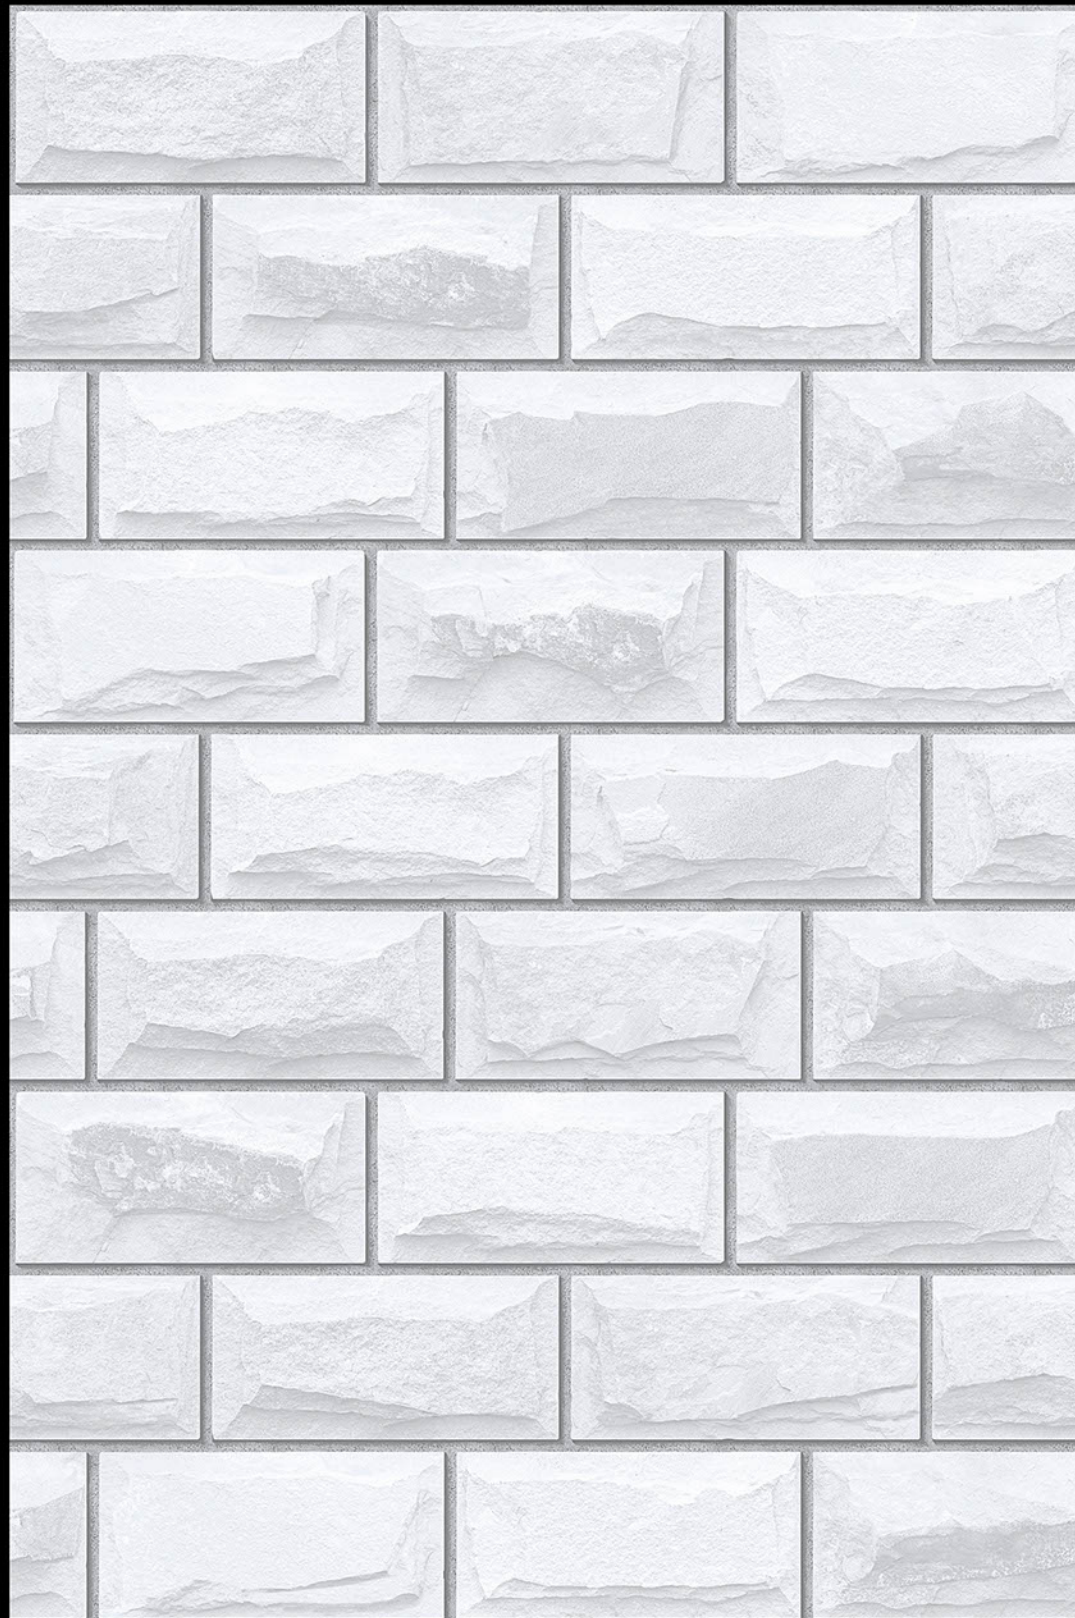

**SLOVAKIA - 05**

HIGH-DEEP  
PUNCH

NATURAL  
LOOK

DURABLE  
BODY

**SKIDOO**  
THE WORLD OF CERAMIC

High Depth  
**Elevation**

300x  
600mm

**SLOVAKIA - 06**