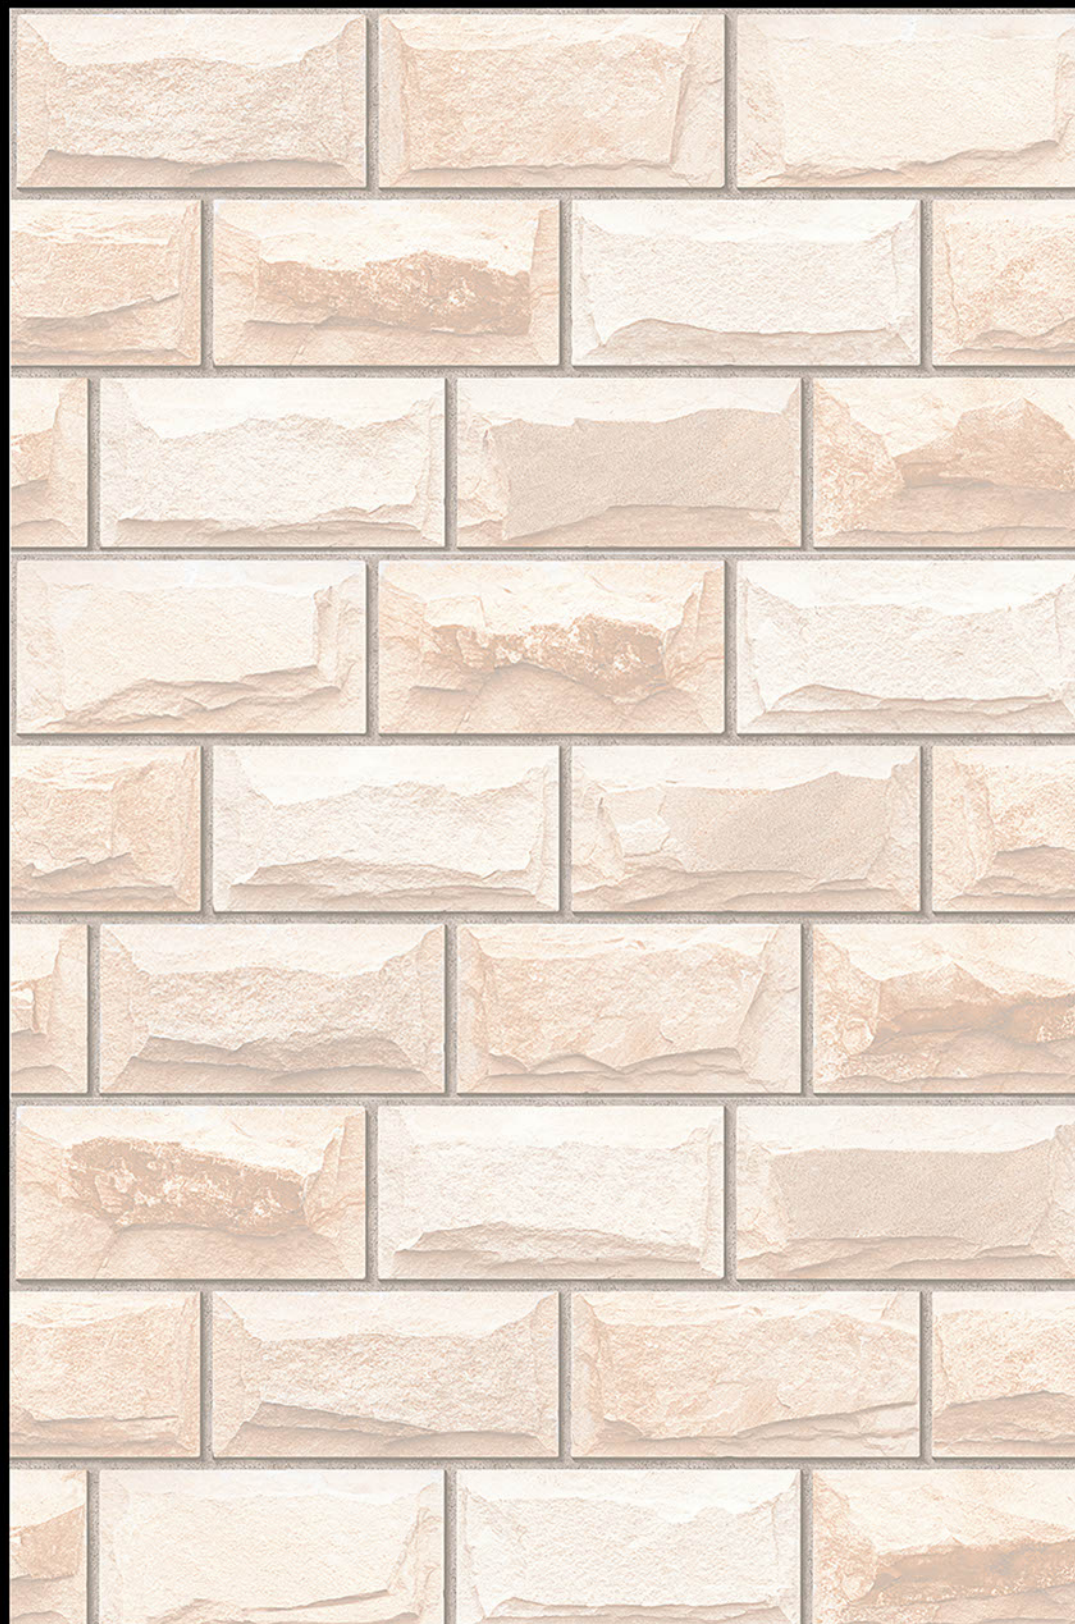

NATURAL  
LOOK

DURABLE  
BODY

**SKIDOO**  
THE WORLD OF CERAMIC

High Depth  
**Elevation**

300x  
600mm

**SLOVAKIA - 08**

HIGH-DEEP  
PUNCH

NATURAL  
LOOK