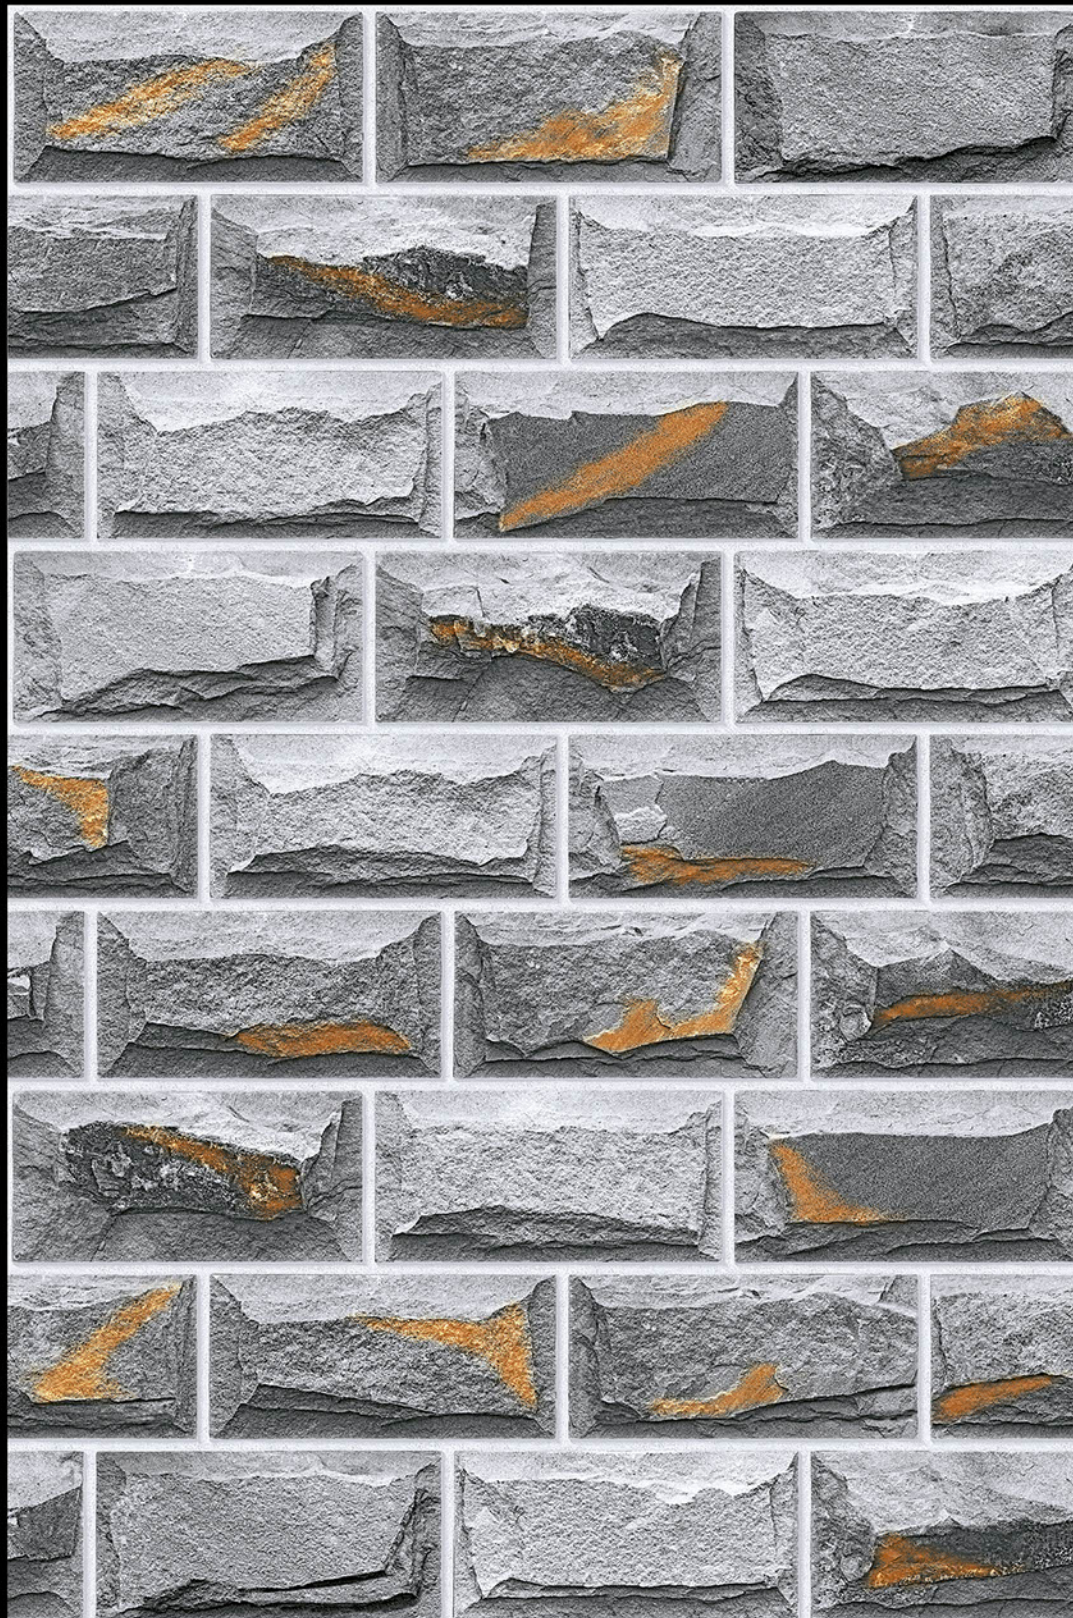

High Depth
Elevation

300x
600mm

SLOVAKIA - 02

HIGH-DEEP
PUNCH

NATURAL
LOOK

DURABLE
BODY