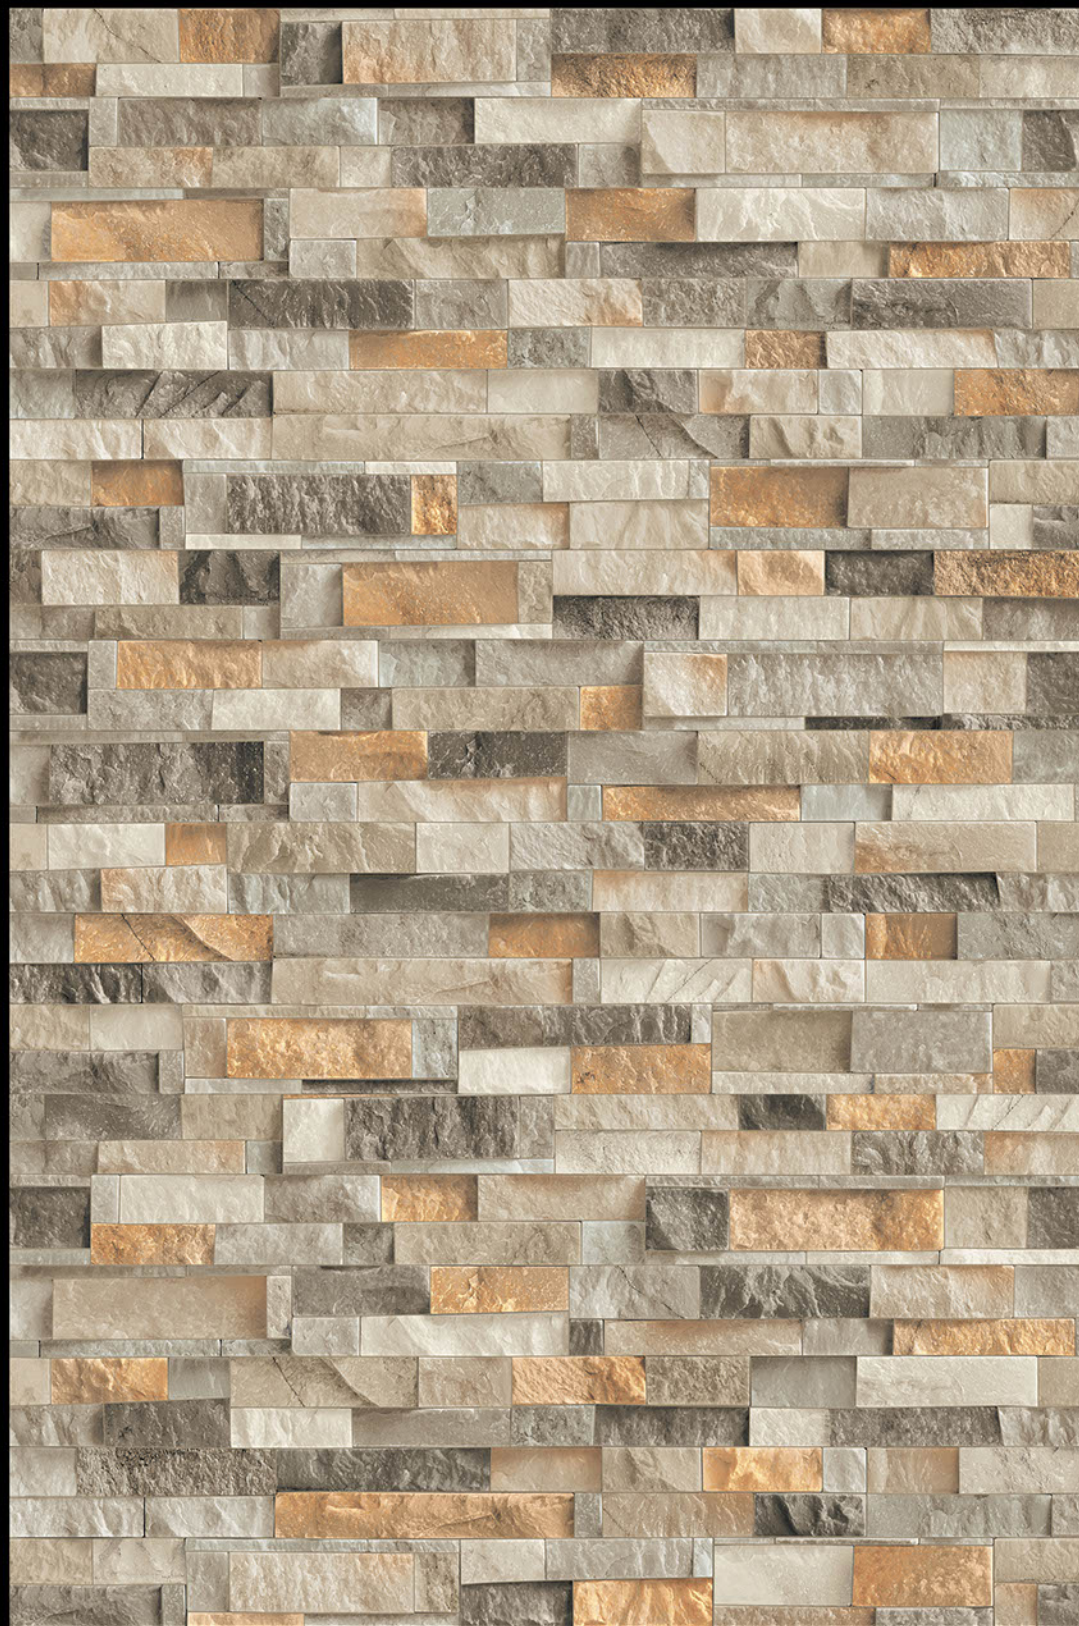

LATVIA - 09

HIGH-DEEP
PUNCH

NATURAL
LOOK

DURABLE
BODY

SKIDOO
THE WORLD OF CERAMIC

High Depth
Elevation

300x
600mm

LATVIA - 10