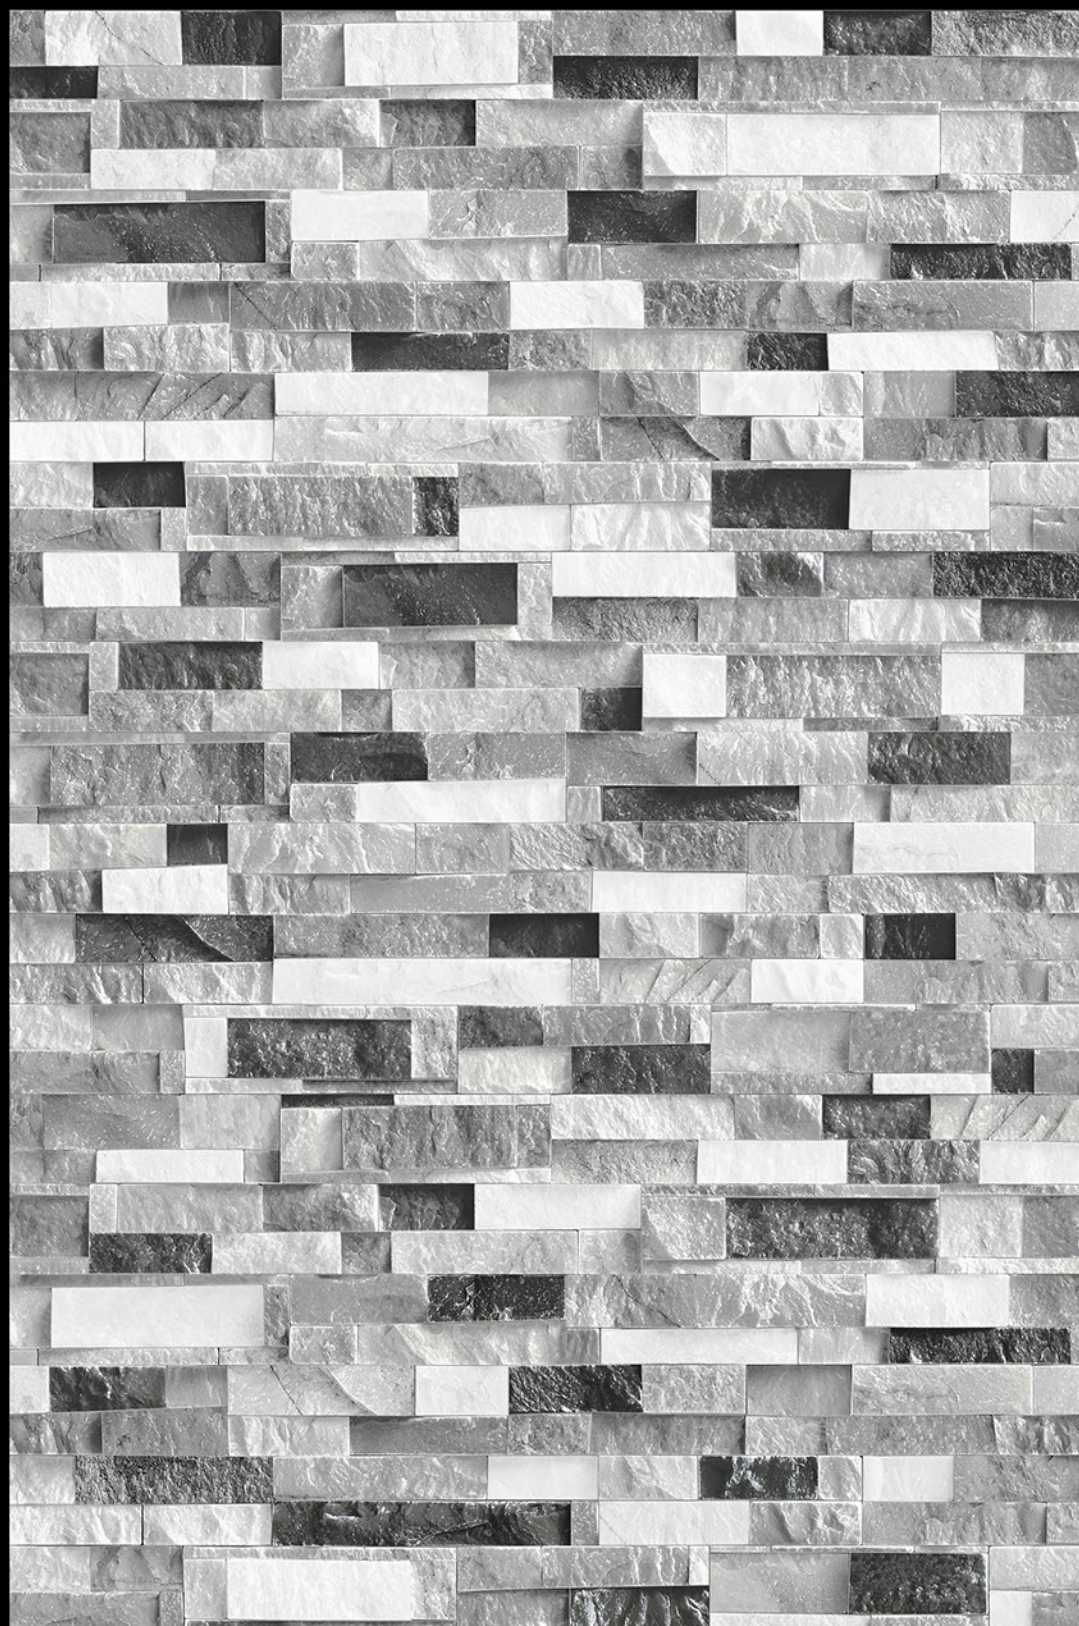

High Depth
Elevation

300x
600mm

LATVIA - 07

HIGH-DEEP
PUNCH

NATURAL
LOOK

DURABLE
BODY