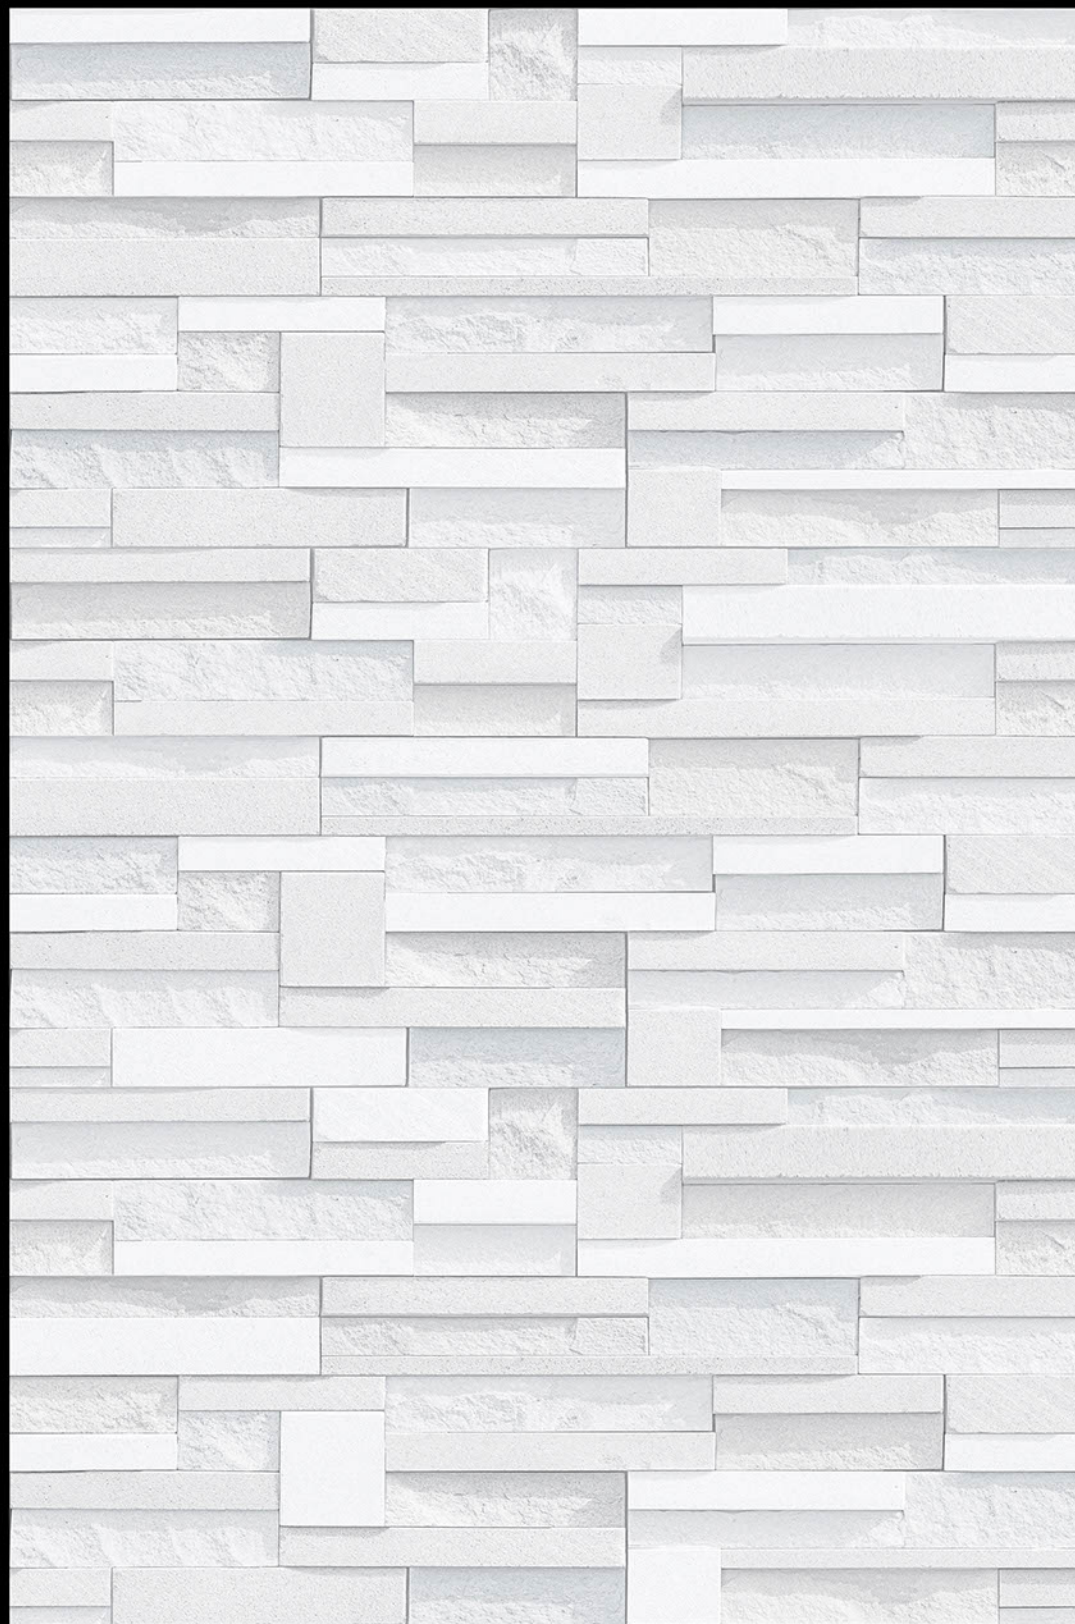

CROATIA - 07

HIGH-DEEP
PUNCH

NATURAL
LOOK

DURABLE
BODY

SKIDOO
THE WORLD OF CERAMIC

High Depth
Elevation

300x
600mm

CROATIA - 08