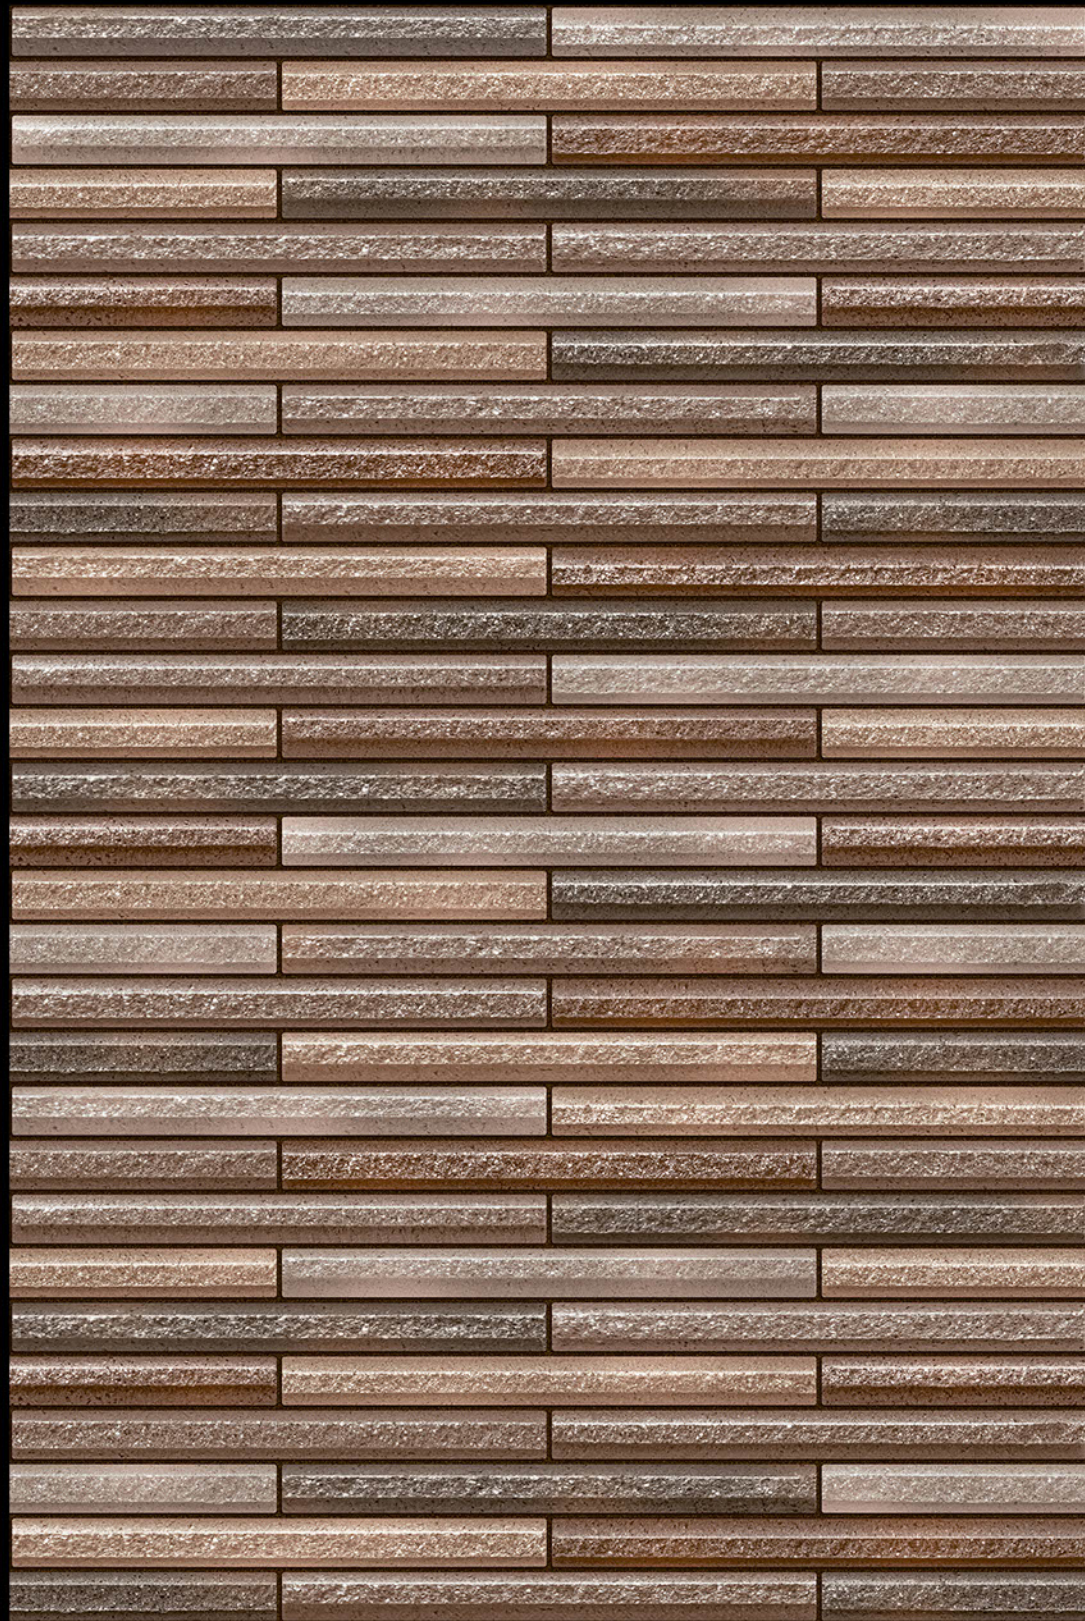

NATURAL
LOOK

DURABLE
BODY

High Depth
Elevation

300x
600mm

BELARUS - 08

HIGH-DEEP
PUNCH

NATURAL
LOOK

DURABLE
BODY