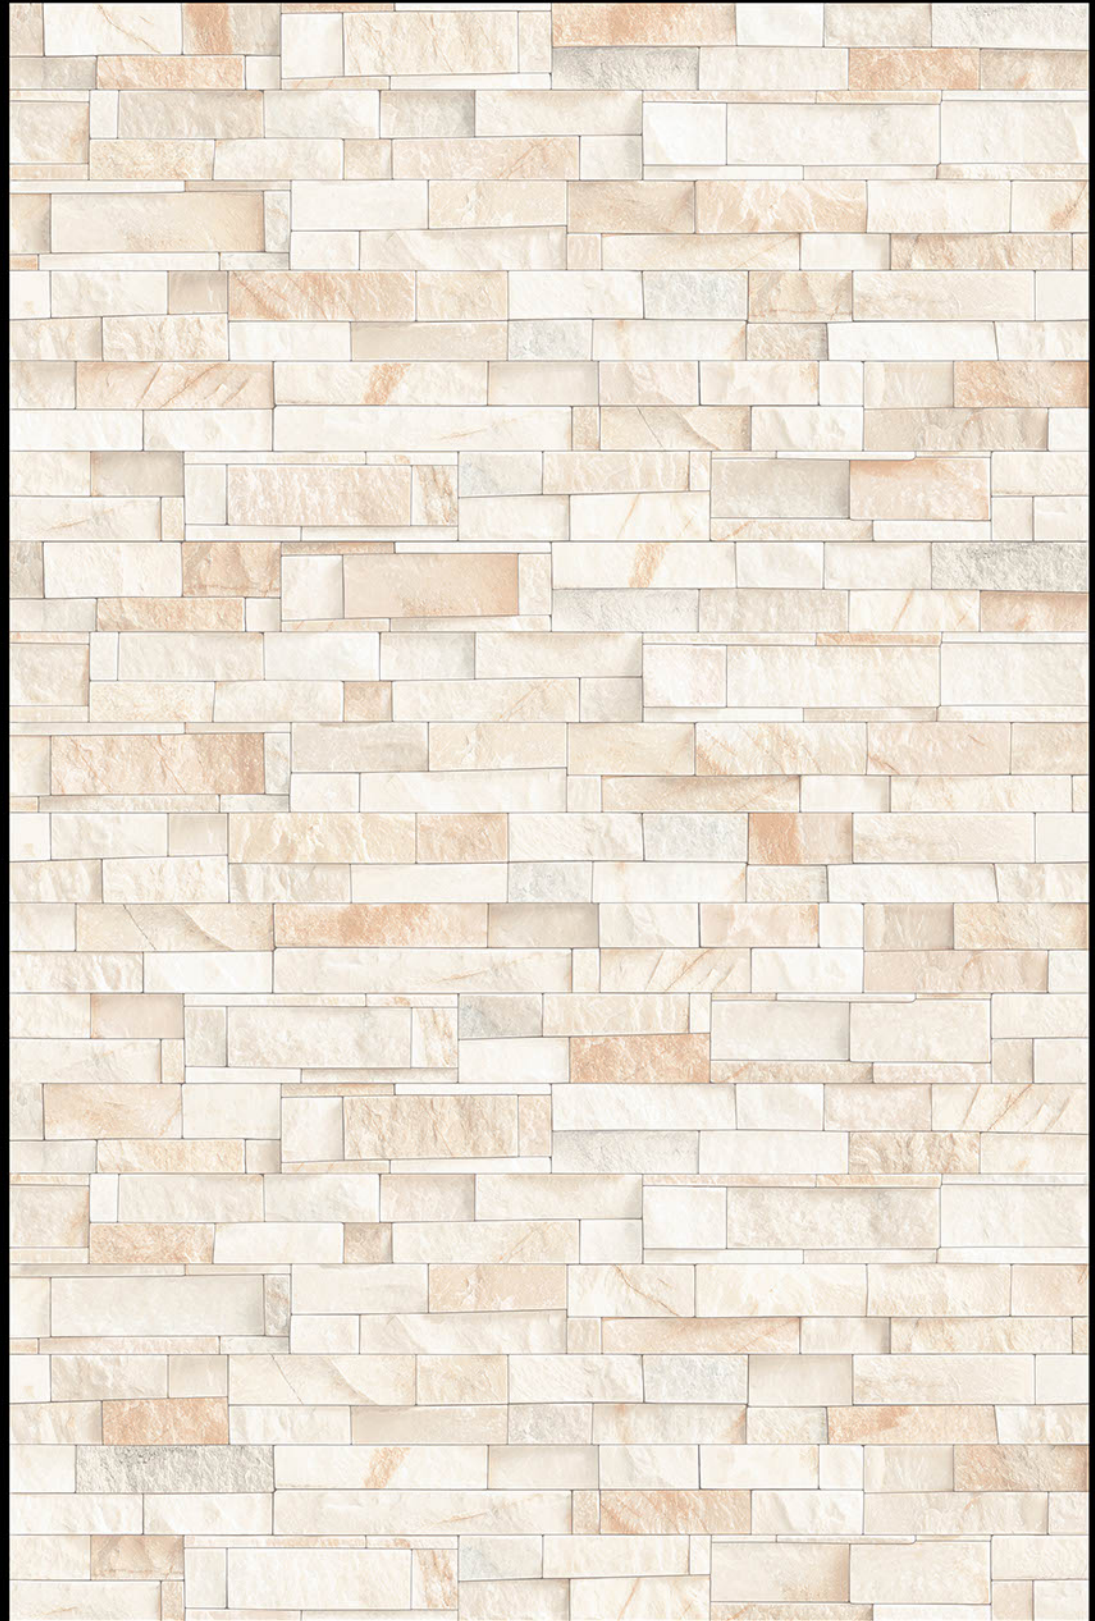

HIGH-DEEP
PUNCH

NATURAL
LOOK

DURABLE
BODY

High Depth
Elevation

300x
600mm

LATVIA - 05

HIGH-DEEP
PUNCH

NATURAL
LOOK