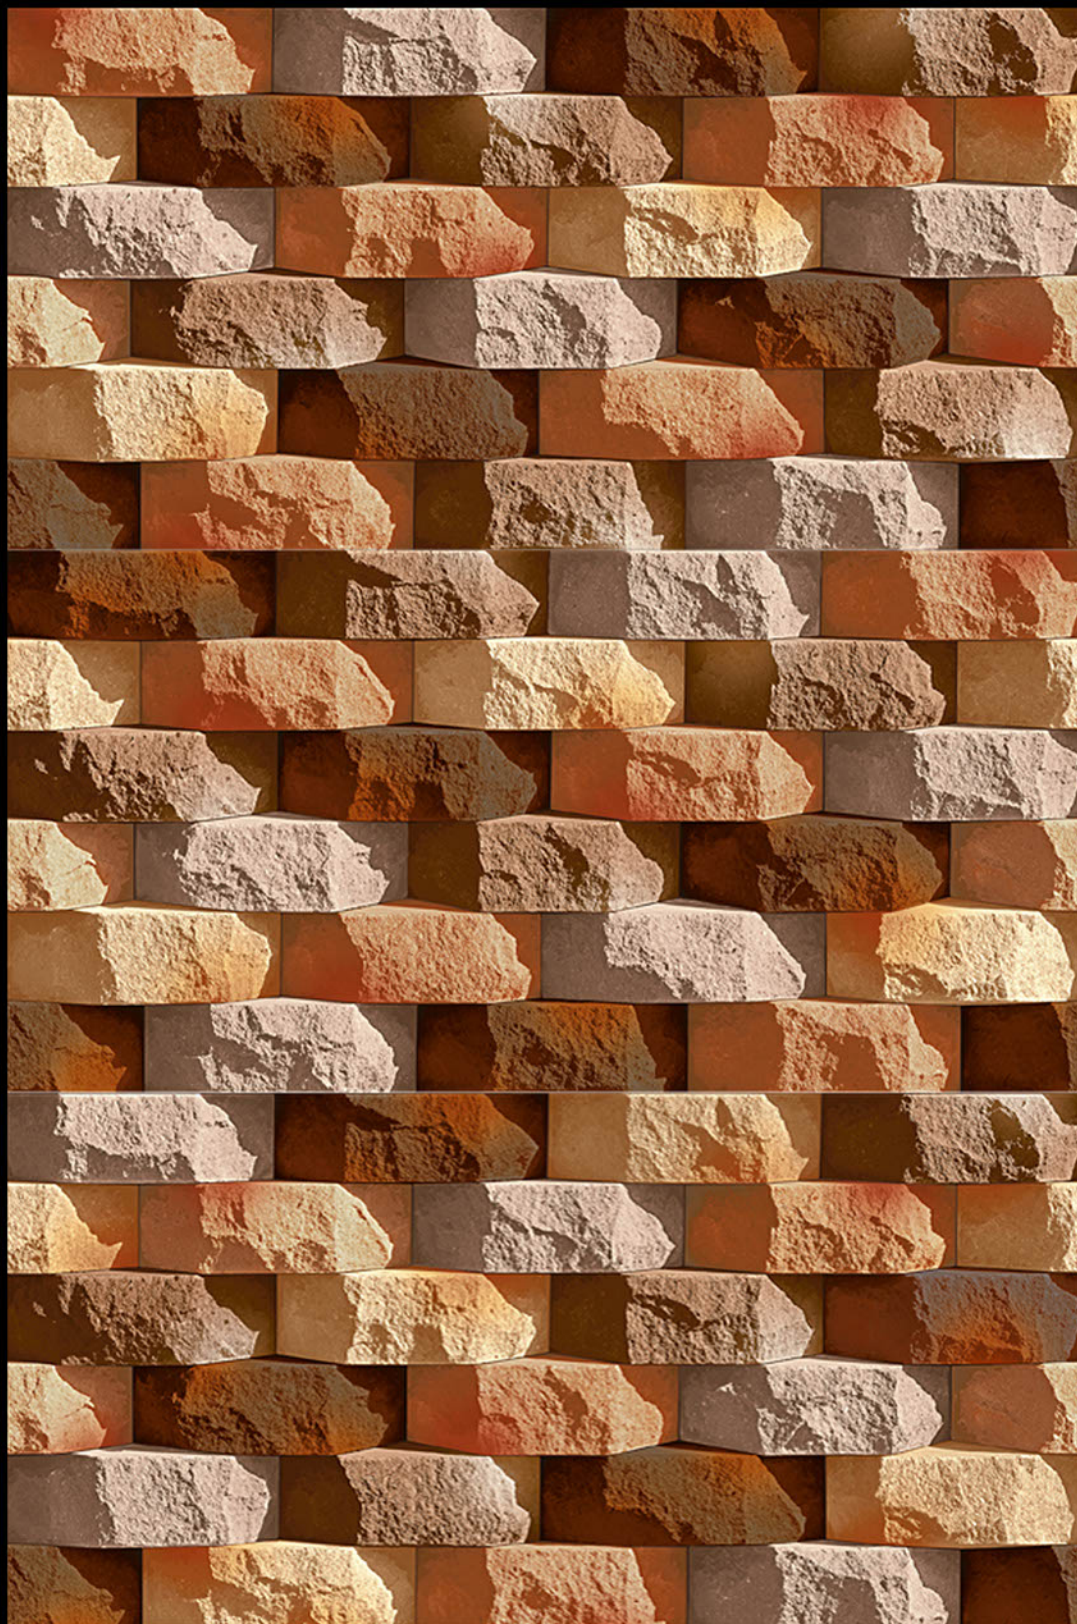

High Depth
Elevation

300x
600mm

ESTONIA - 07

HIGH-DEEP
PUNCH

NATURAL
LOOK

DURABLE
BODY

High Depth
Elevation

300x
600mm