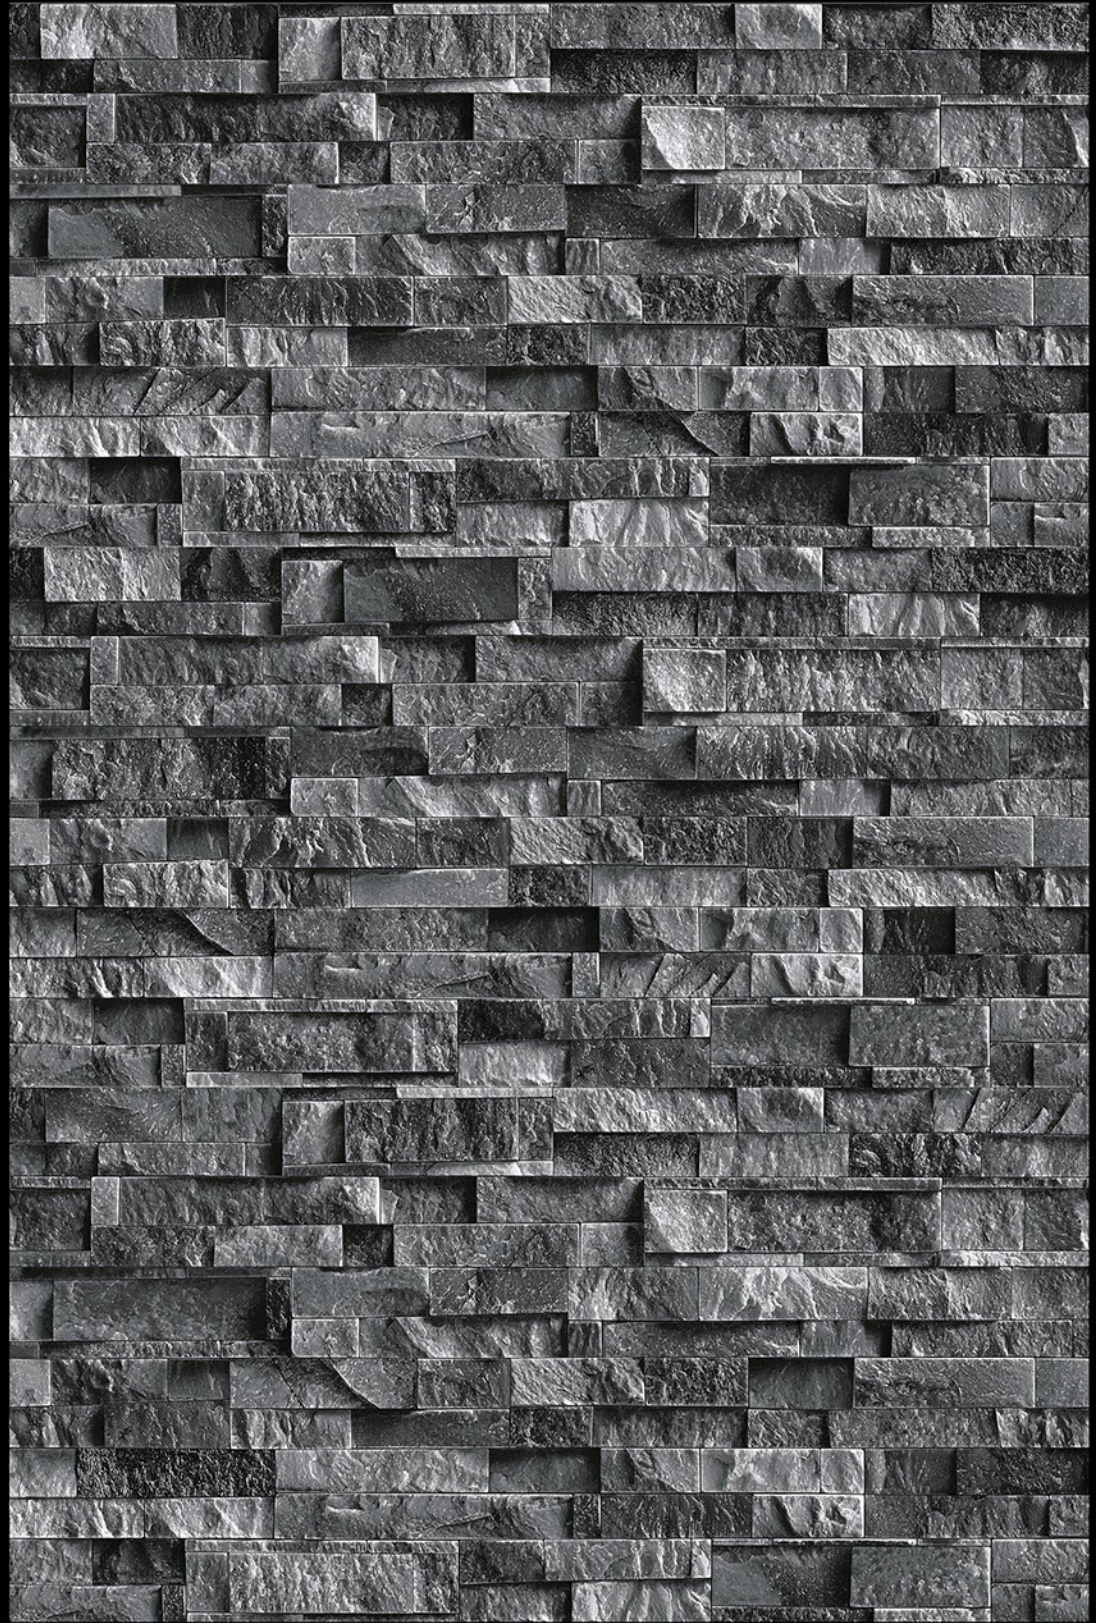

High Depth
Elevation

300x
600mm

LATVIA - 08

HIGH-DEEP
PUNCH

NATURAL
LOOK

DURABLE
BODY

High Depth
Elevation

300x
600mm