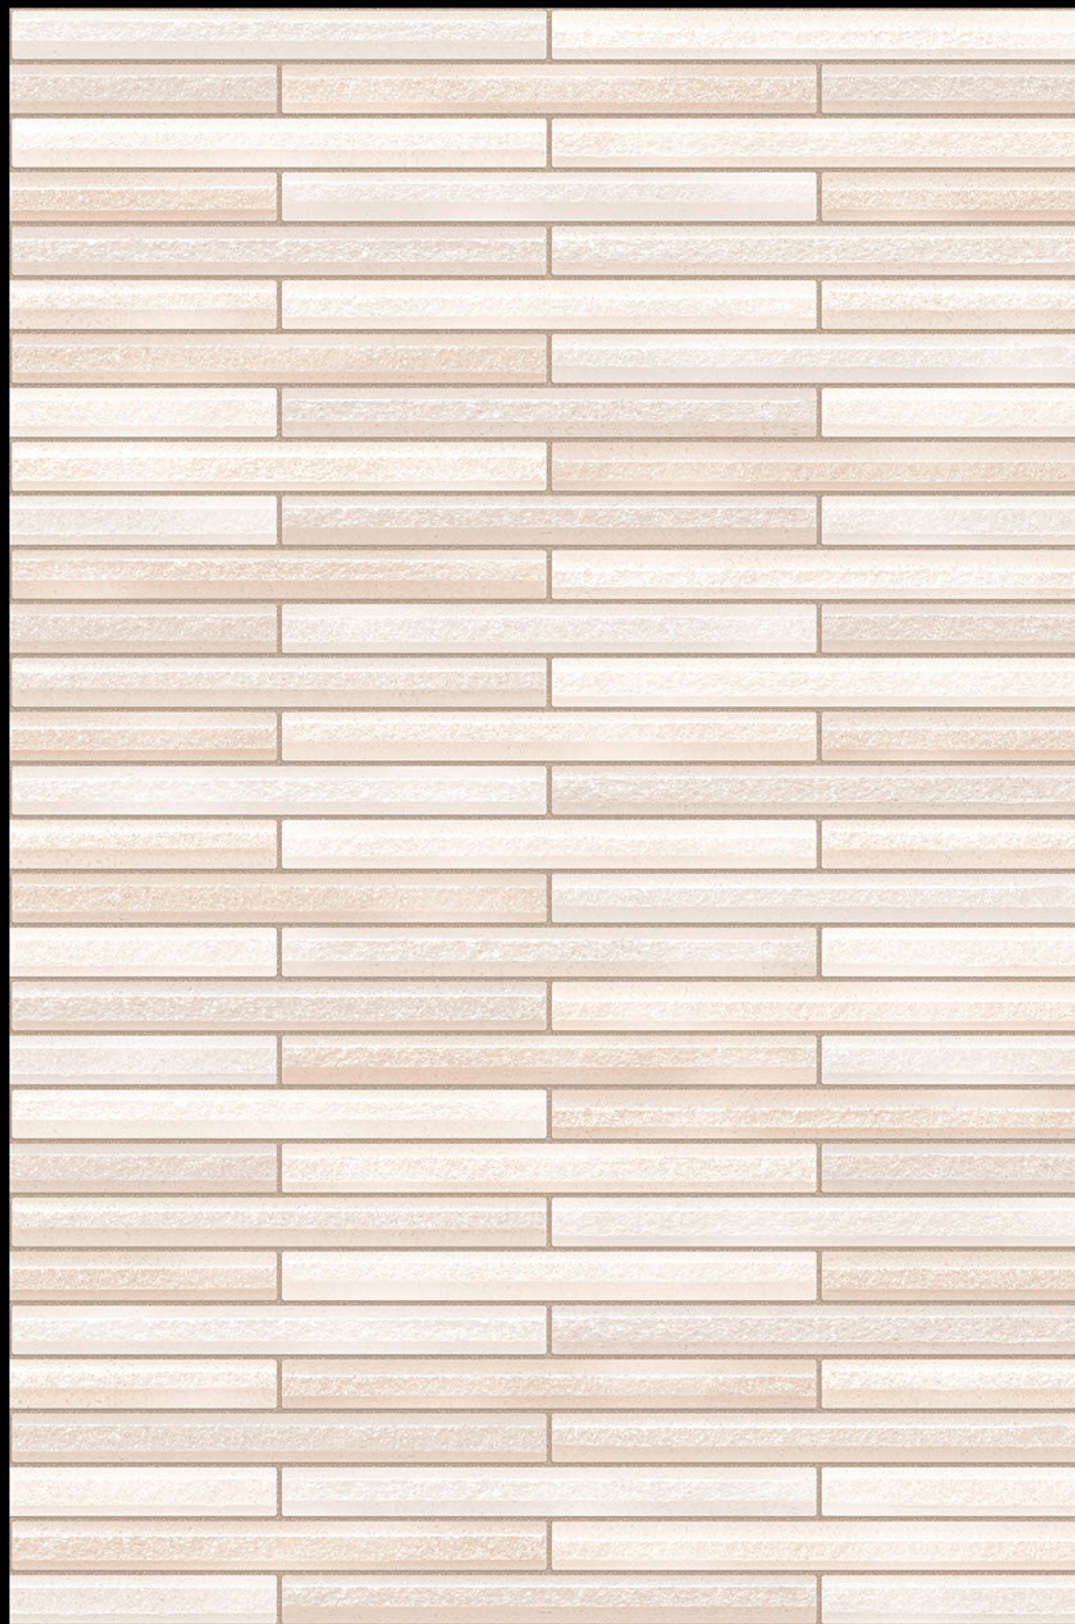

HIGH-DEEP
PUNCH

NATURAL
LOOK

DURABLE
BODY

SKIDOO
THE WORLD OF CERAMIC

High Depth
Elevation

300x
600mm

BELARUS - 07

HIGH-DEEP
PUNCH