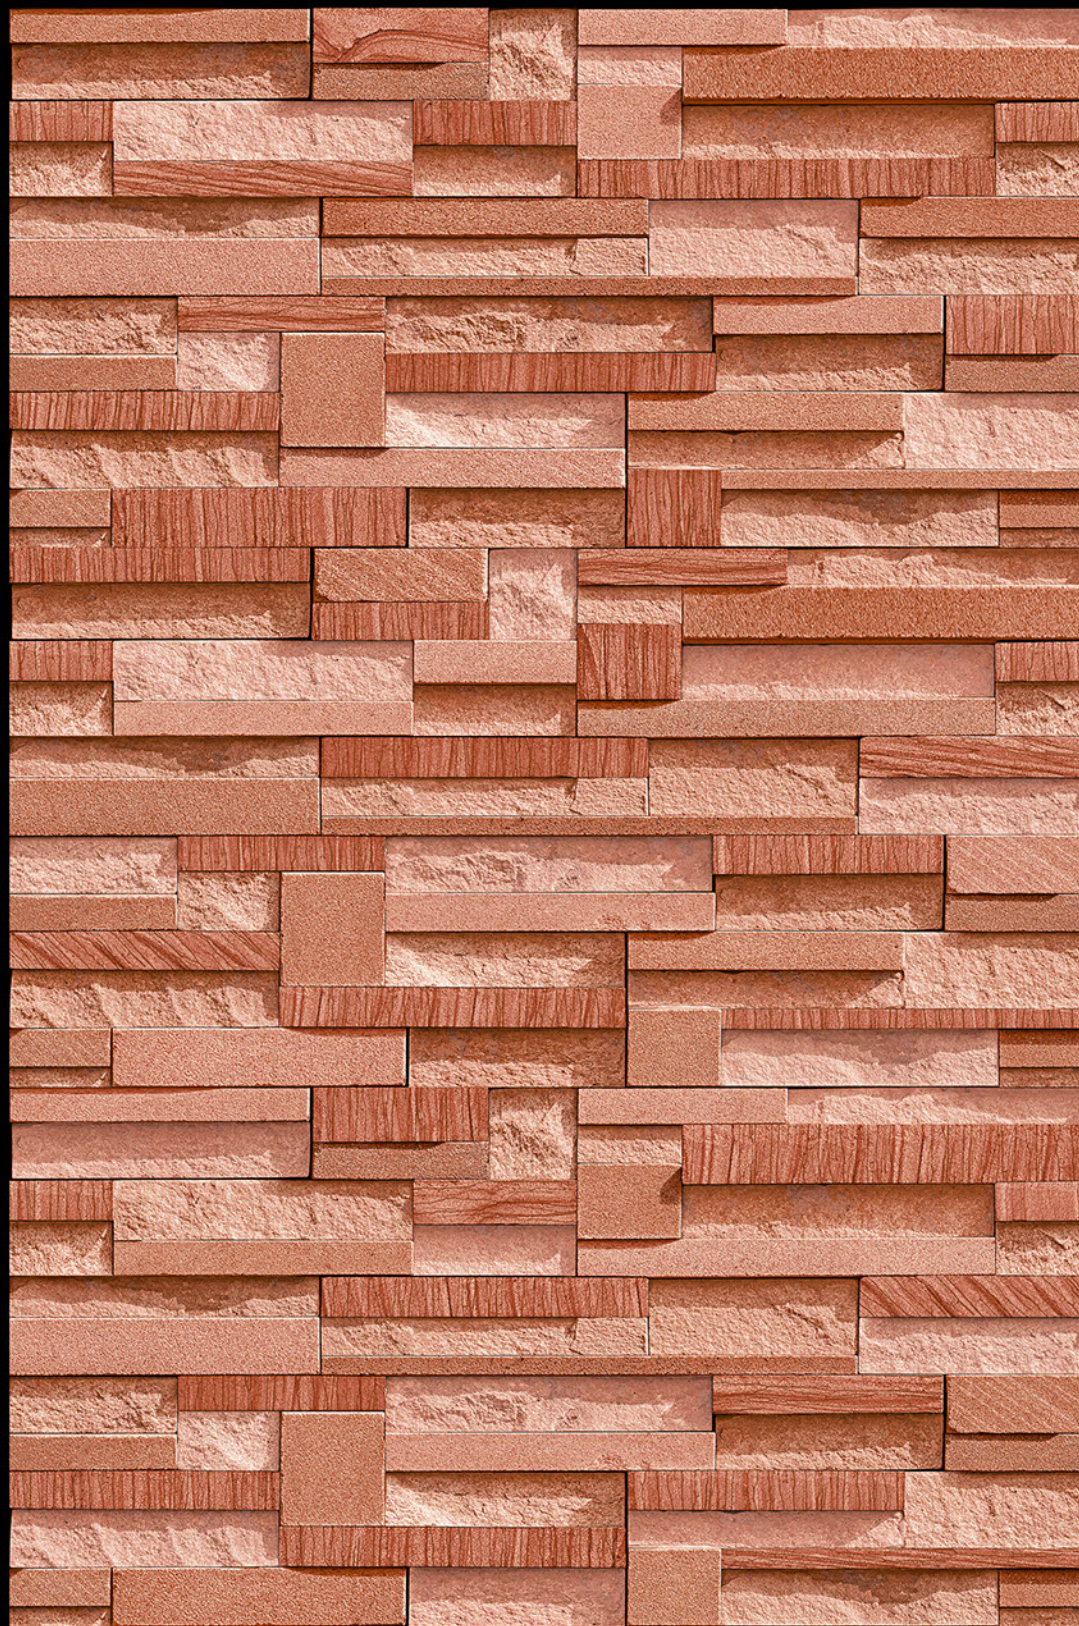

High Depth
Elevation

300x
600mm

CROATIA - 06

HIGH-DEEP
PUNCH

NATURAL
LOOK

DURABLE
BODY

High Depth
Elevation

300x
600mm