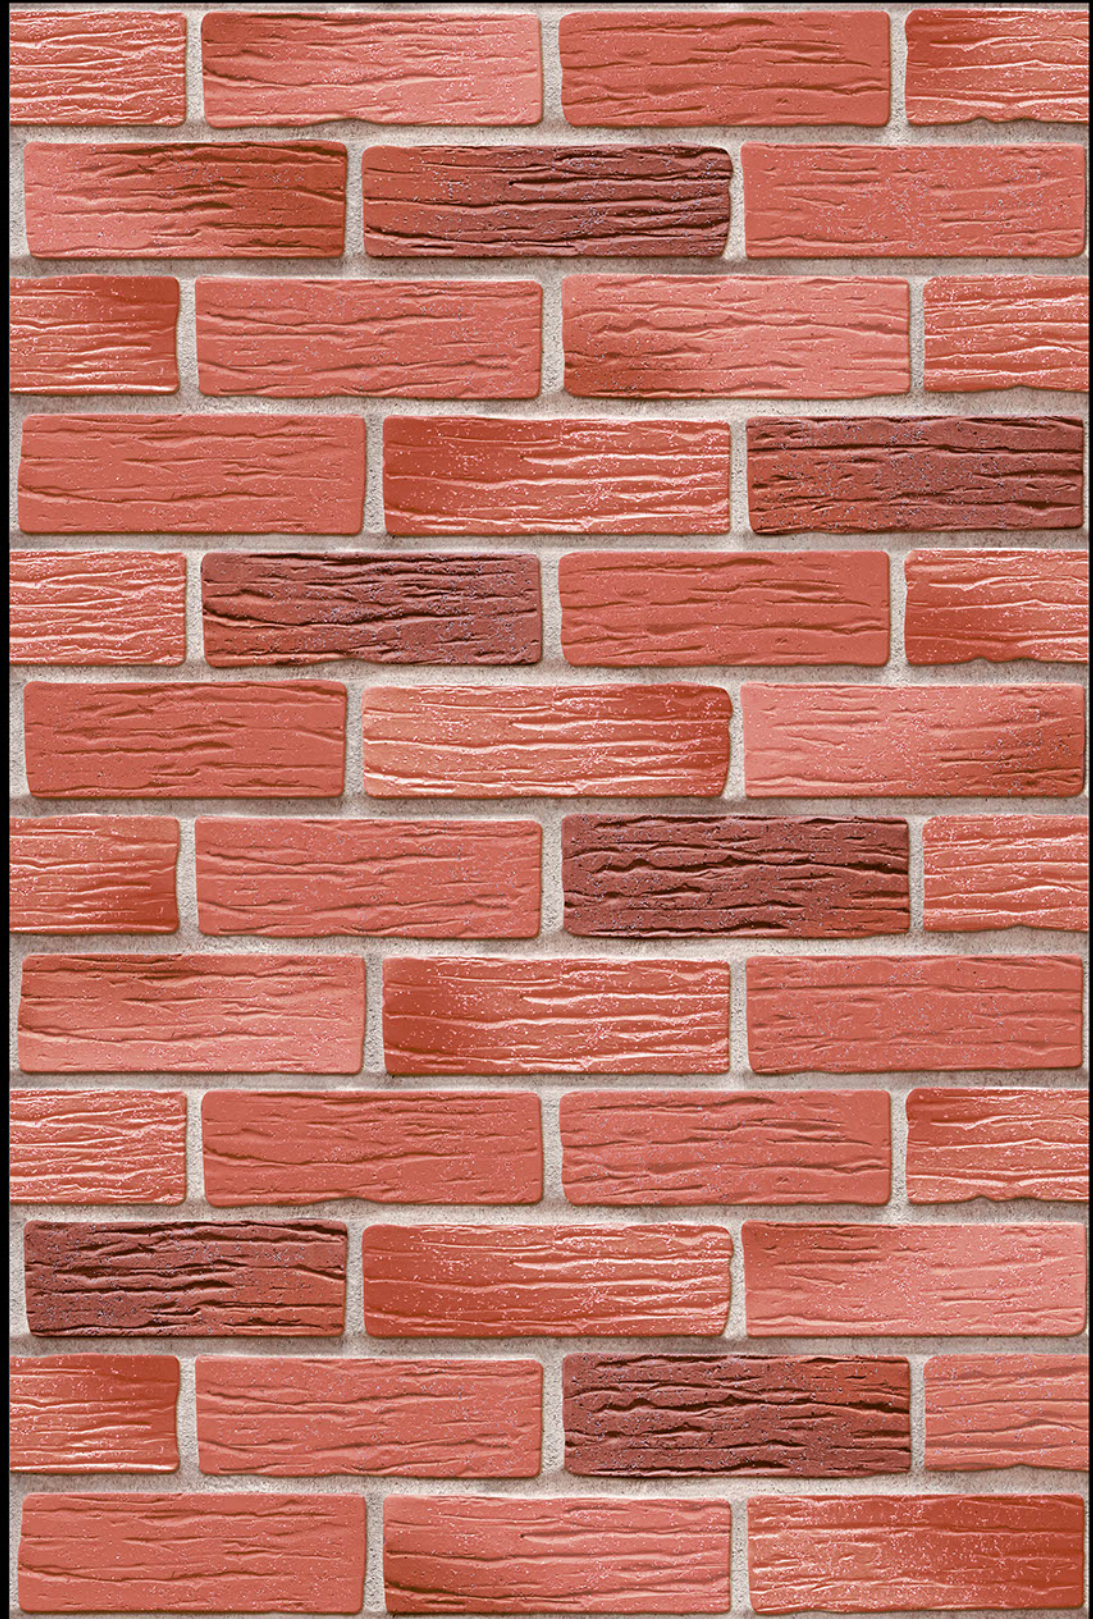

High Depth
Elevation

300x
600mm

AUSTRIA - 05

HIGH-DEEP
PUNCH

NATURAL
LOOK

DURABLE
BODY