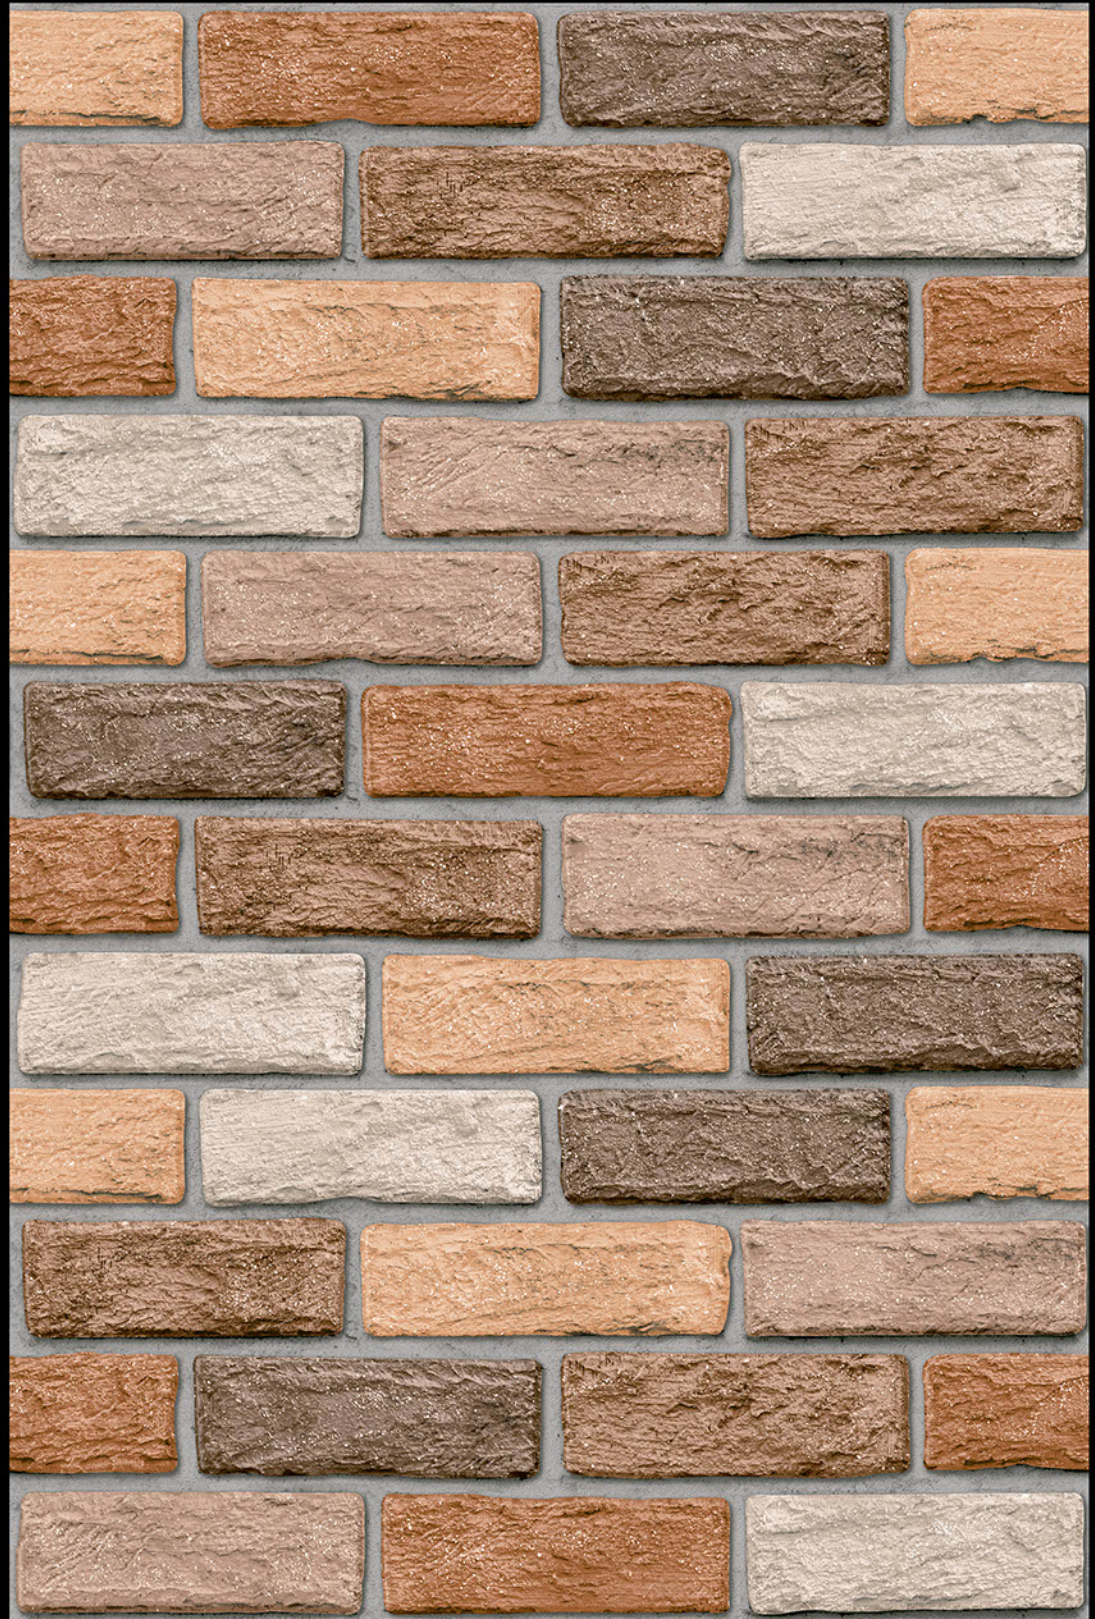

High Depth
Elevation

300x
600mm

AUSTRIA - 03

HIGH-DEEP
PUNCH

NATURAL
LOOK

DURABLE
BODY