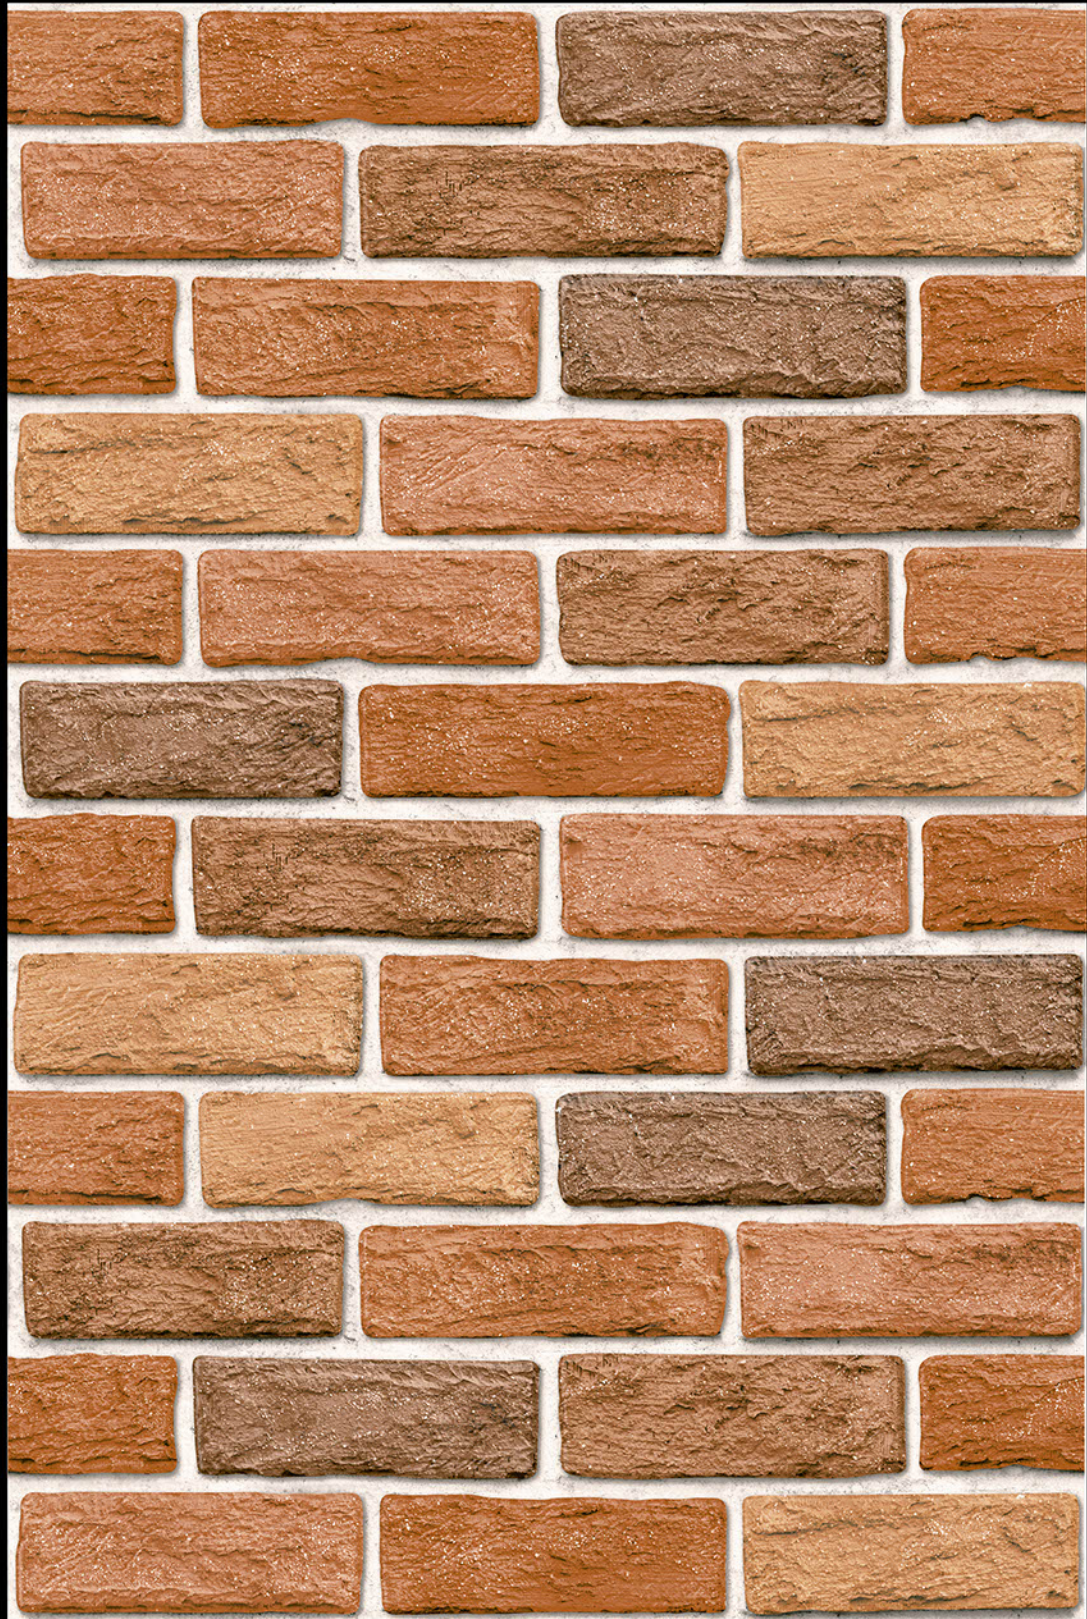

High Depth
Elevation

300x
600mm

AUSTRIA - 07

HIGH-DEEP
PUNCH

NATURAL
LOOK

DURABLE
BODY