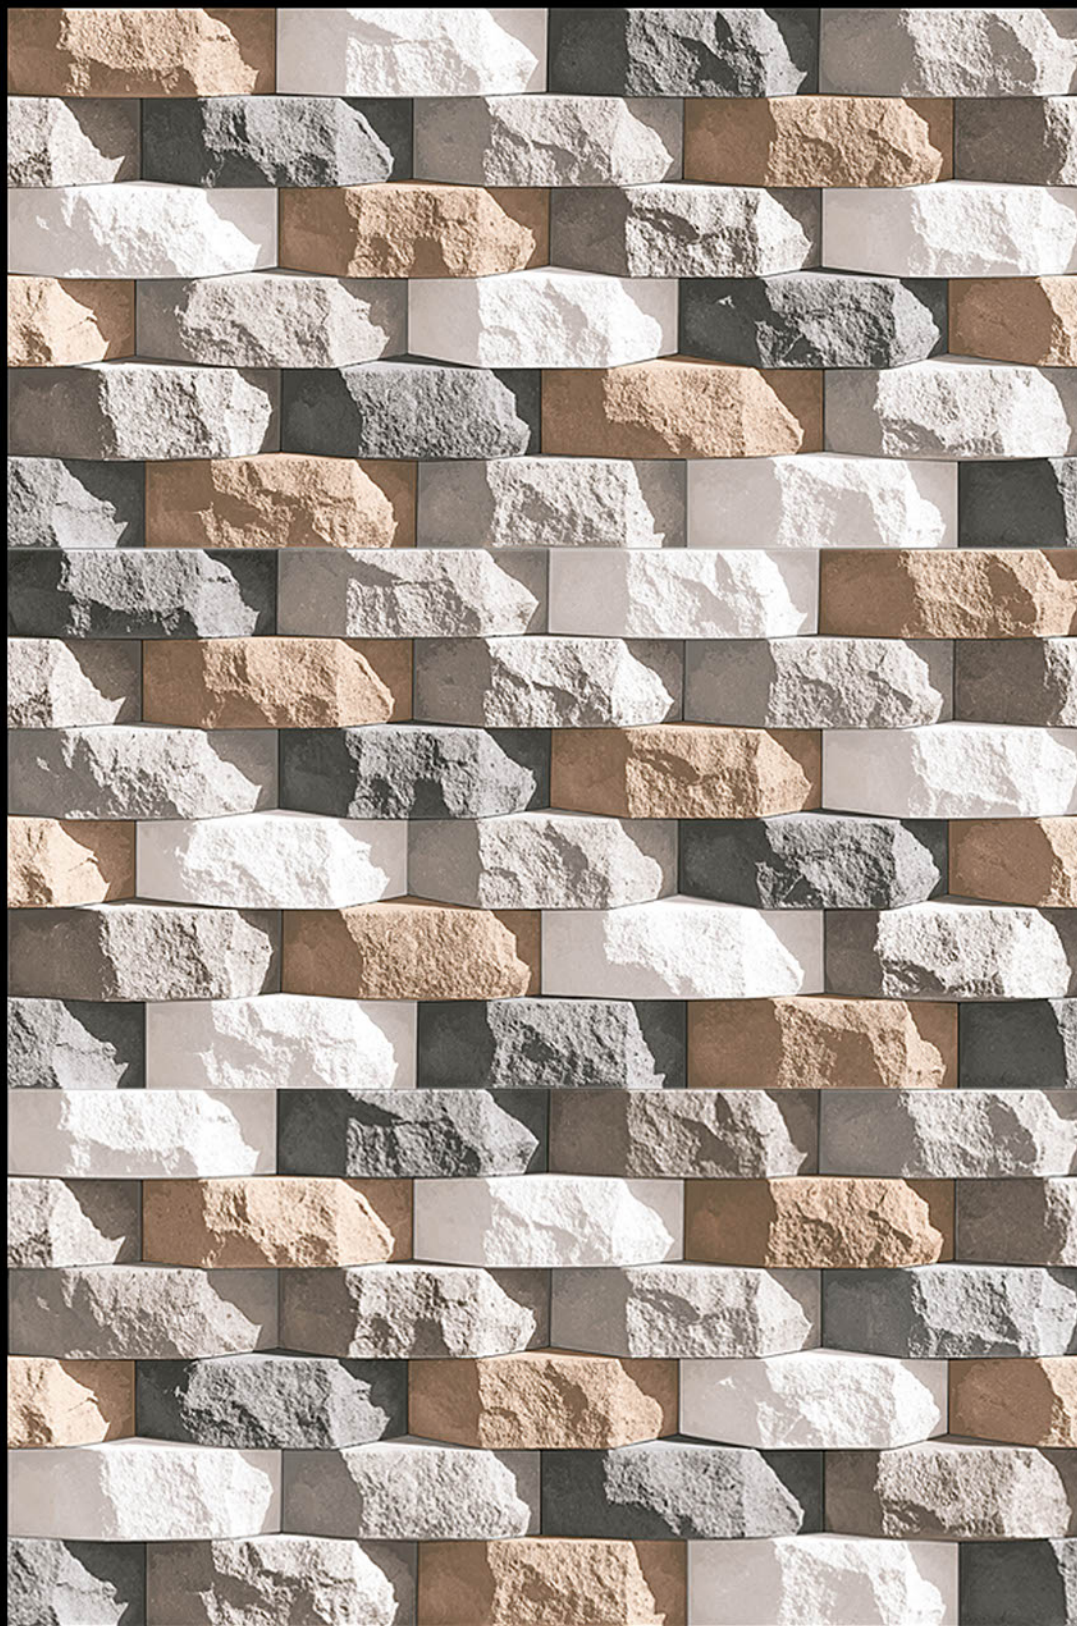

High Depth
Elevation

300x
600mm

ESTONIA - 01

HIGH-DEEP
PUNCH

NATURAL
LOOK

DURABLE
BODY