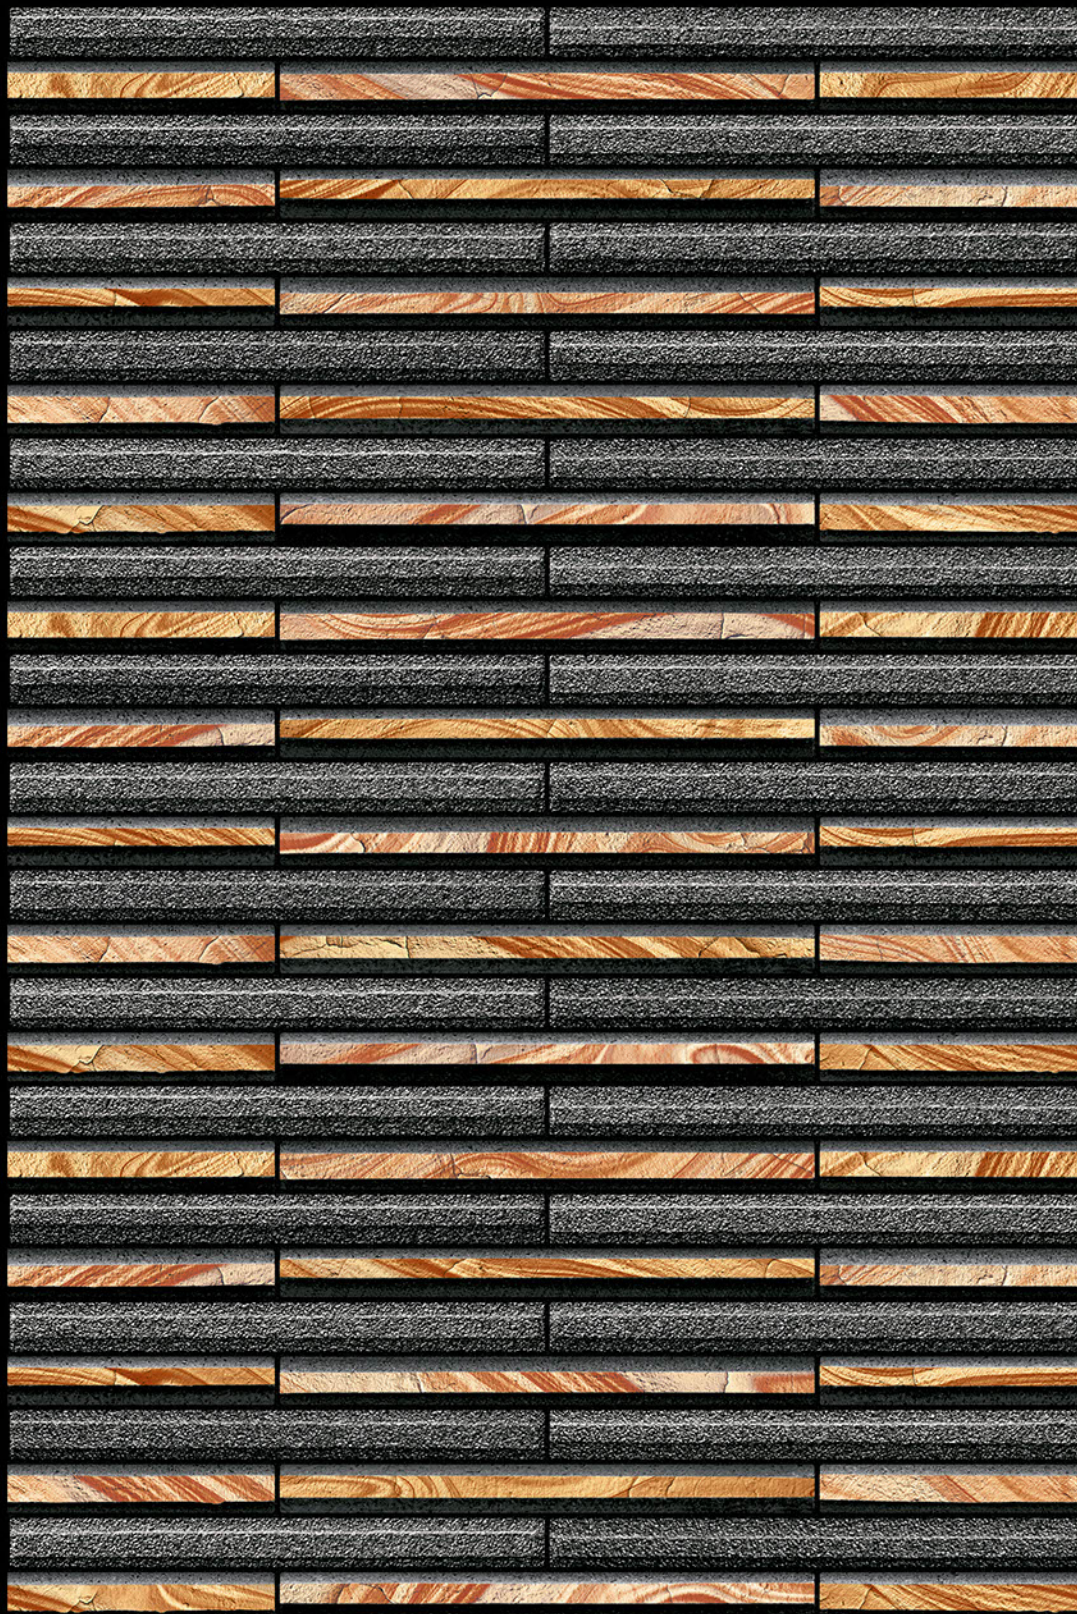

300x
600mm

BELARUS - 04

HIGH-DEEP
PUNCH

NATURAL
LOOK

DURABLE
BODY

SKIDOO
THE WORLD OF CERAMIC

High Depth
Elevation

300x
600mm