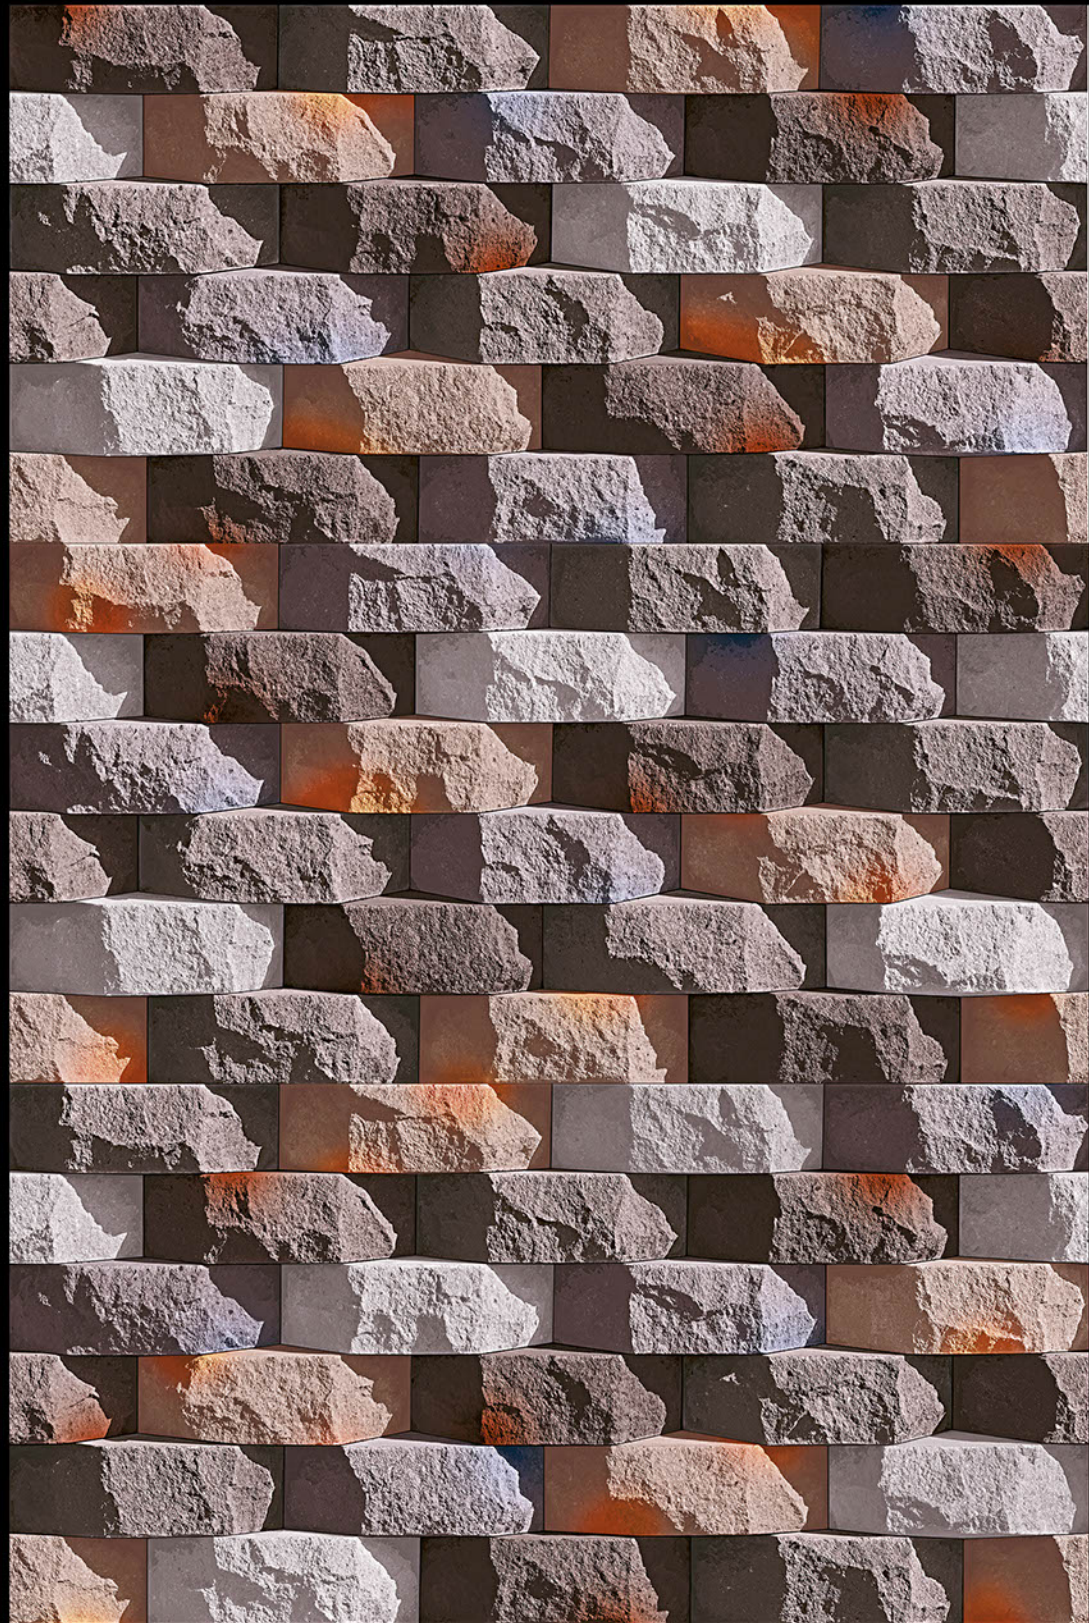

High Depth
Elevation

300x
600mm

ESTONIA - 04

HIGH-DEEP
PUNCH

NATURAL
LOOK

DURABLE
BODY