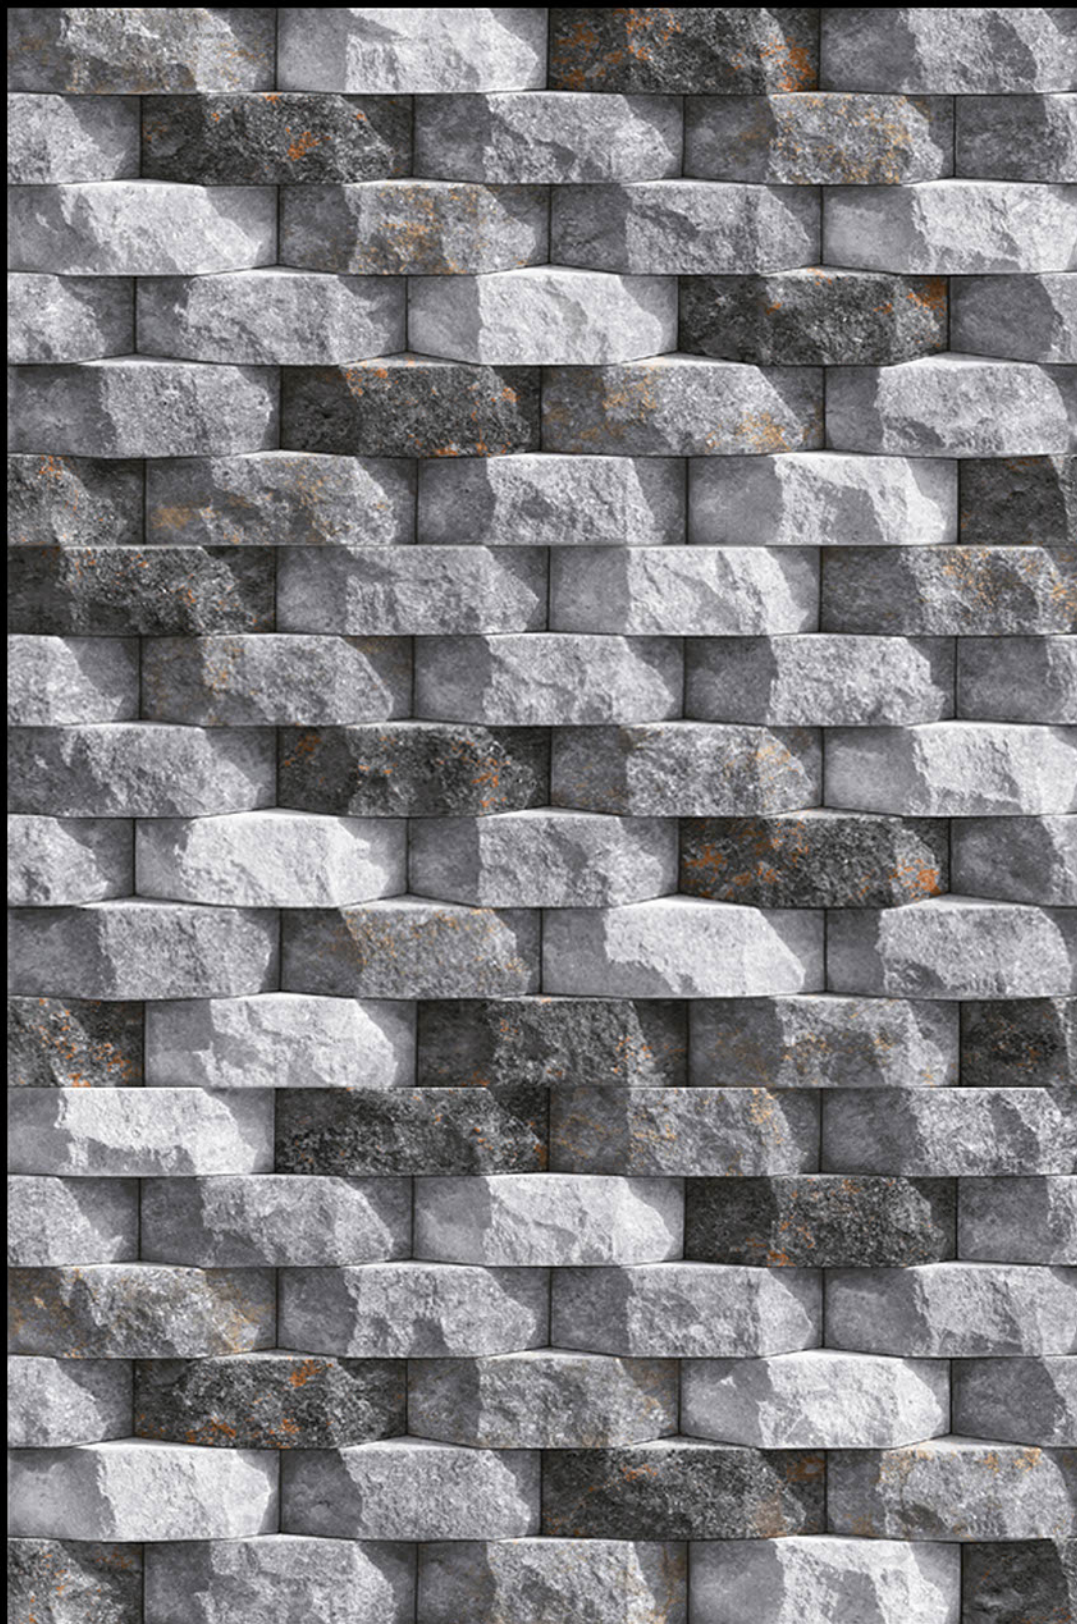

NATURAL
LOOK

DURABLE
BODY

High Depth
Elevation

300x
600mm

ESTONIA - 06

HIGH-DEEP
PUNCH

NATURAL
LOOK

DURABLE
BODY