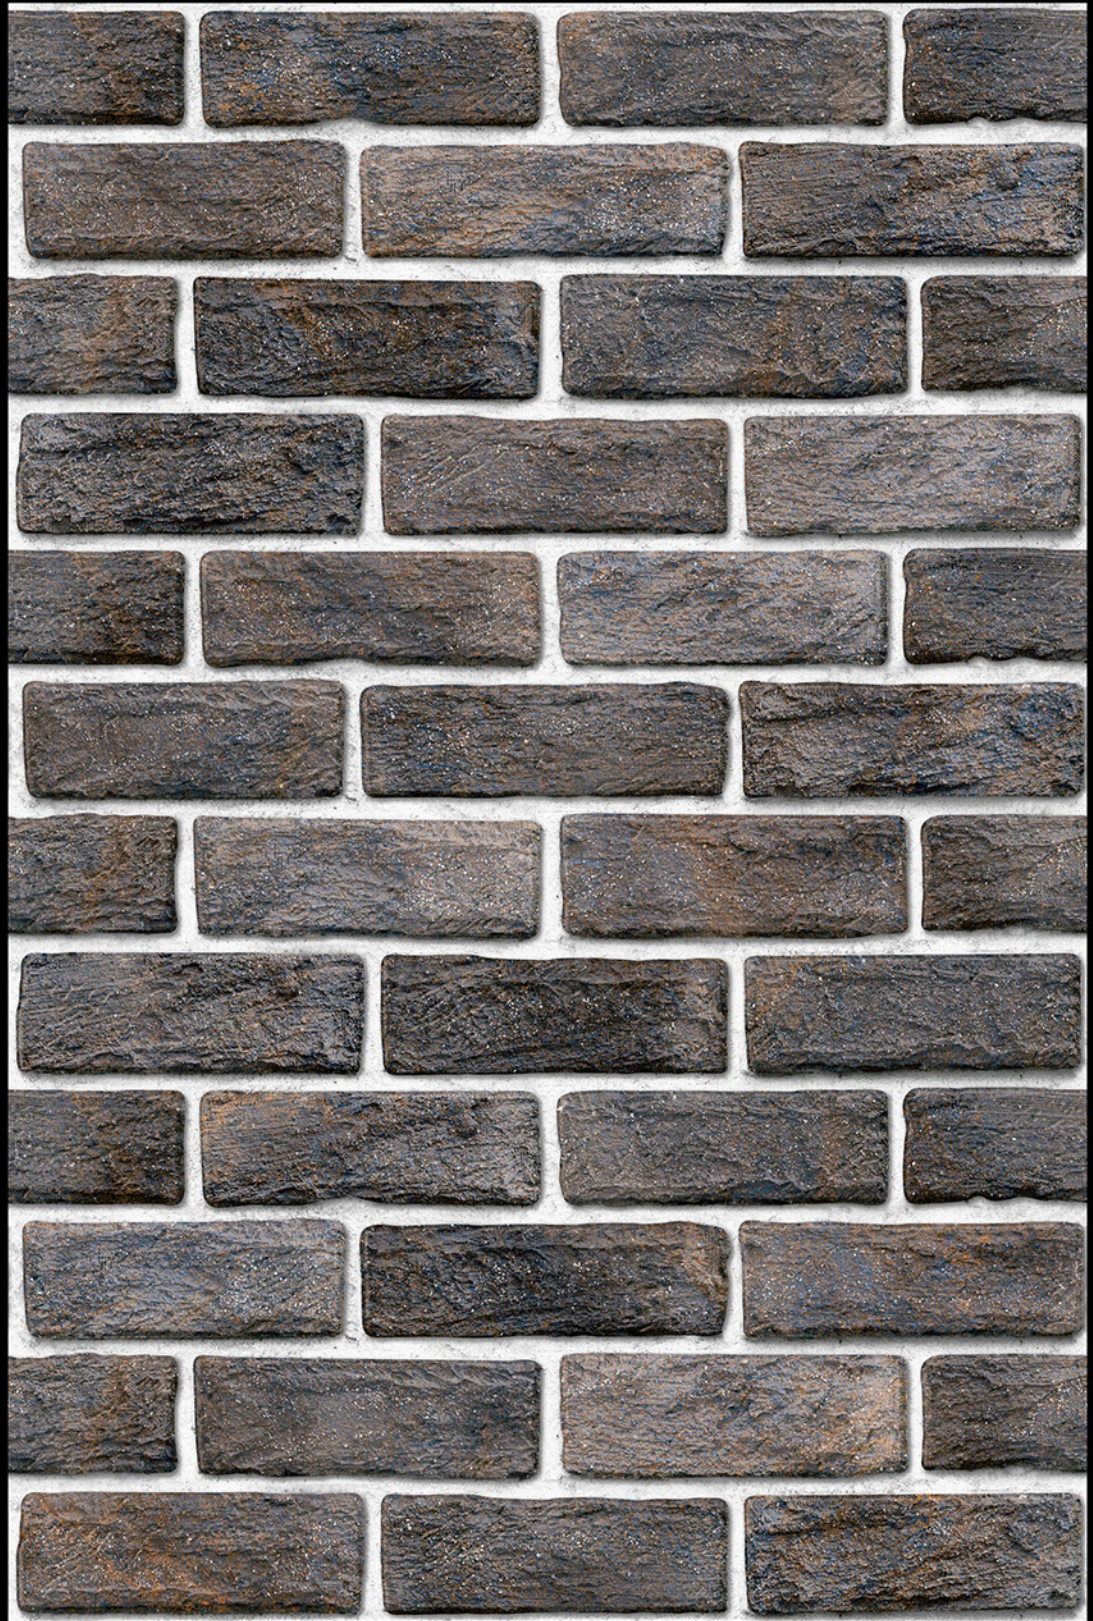

High Depth
Elevation

300x
600mm

AUSTRIA - 09

HIGH-DEEP
PUNCH

NATURAL
LOOK

DURABLE
BODY