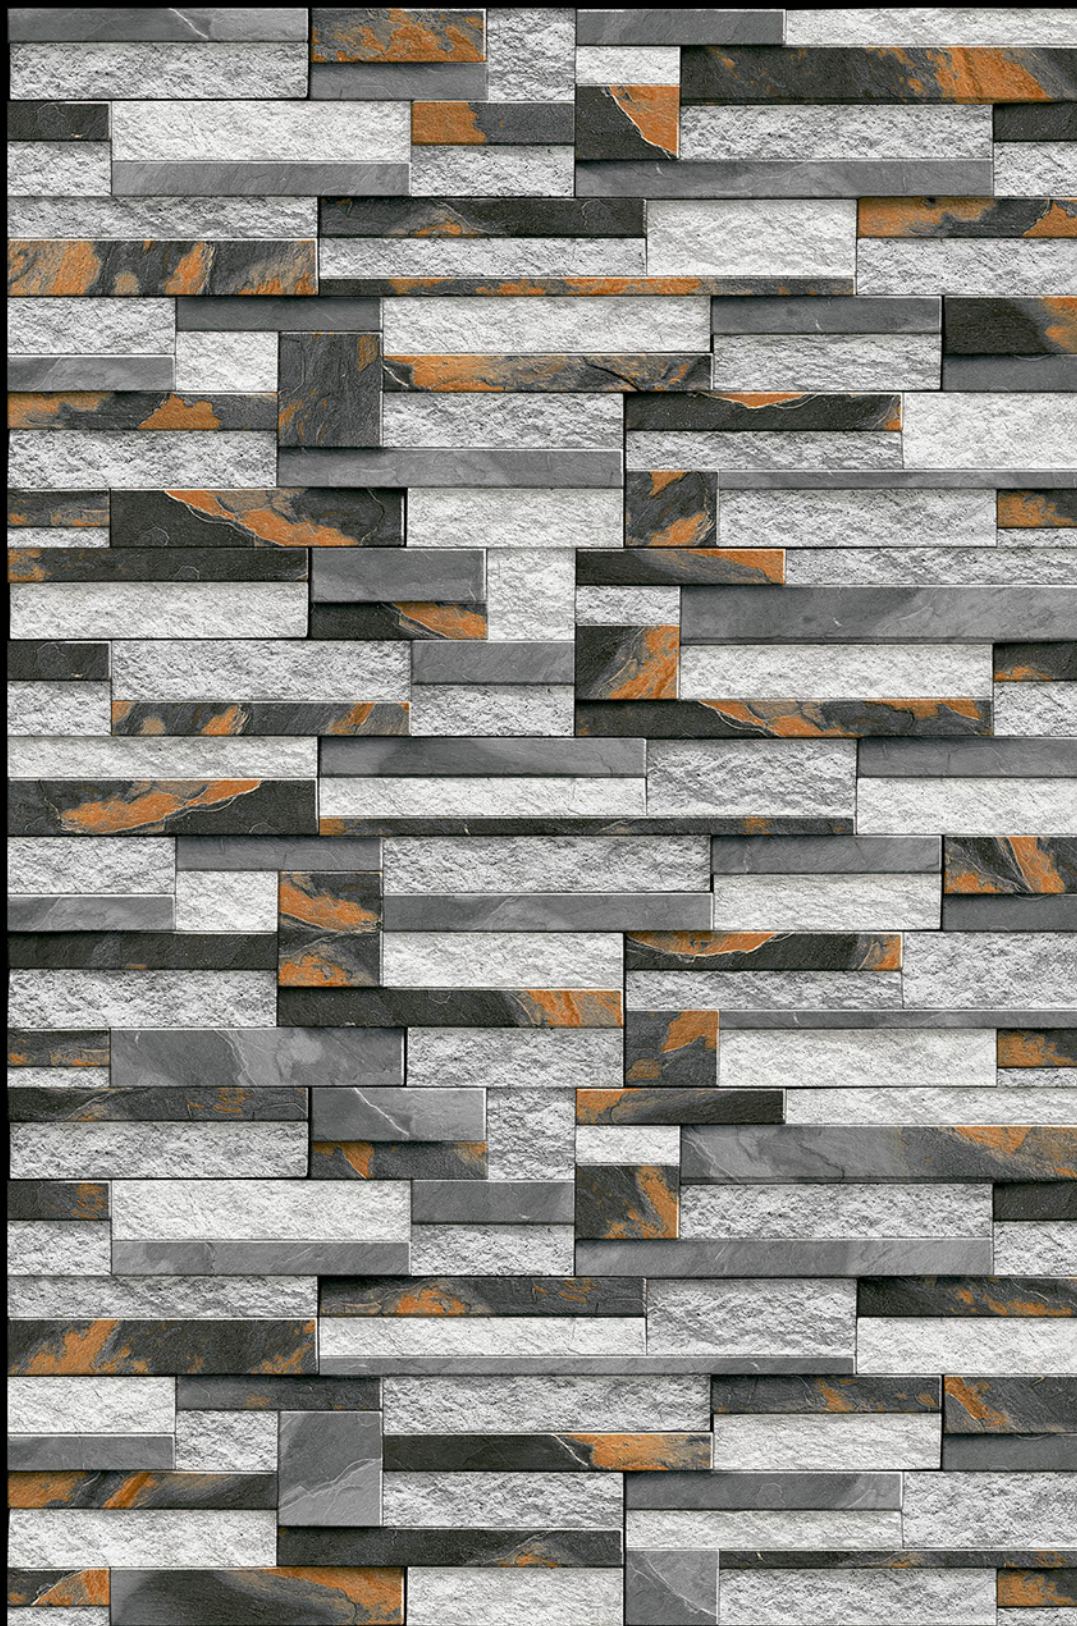

HIGH-DEEP
PUNCH

NATURAL
LOOK

DURABLE
BODY

SKIDOO
THE WORLD OF CERAMIC

High Depth
Elevation

300x
600mm

CROATIA - 09

HIGH-DEEP
PUNCH