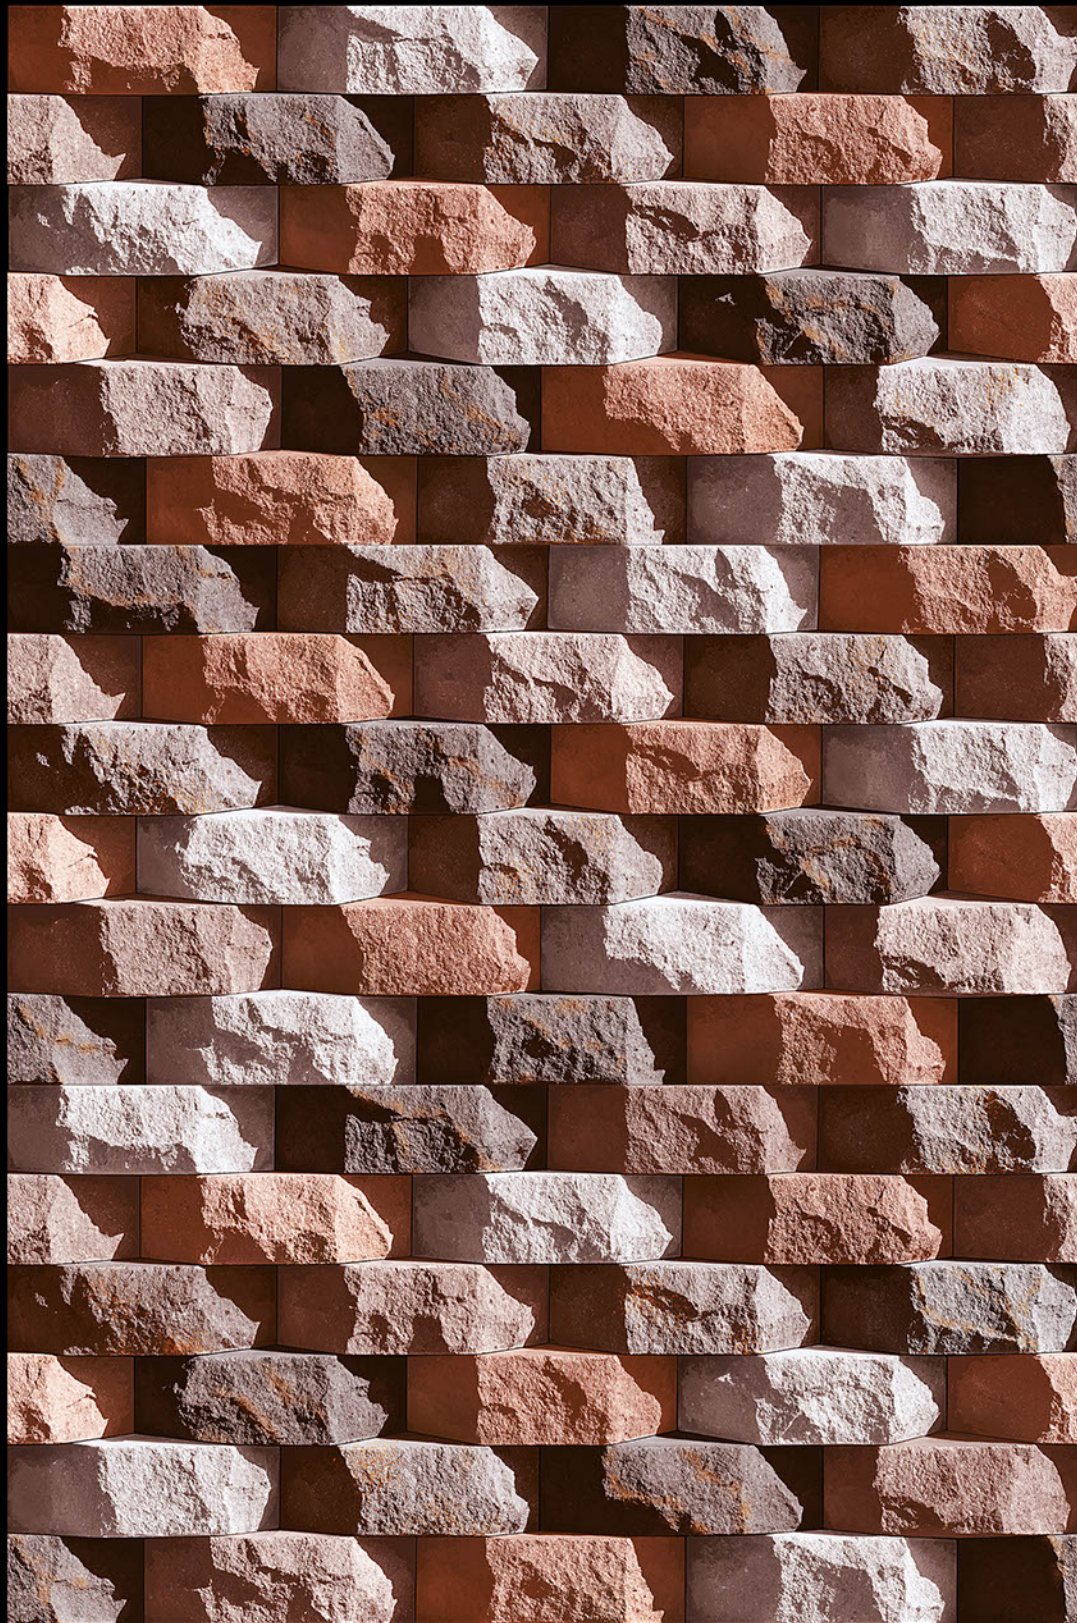

High Depth
Elevation

300x
600mm

ESTONIA - 02

HIGH-DEEP
PUNCH

NATURAL
LOOK

DURABLE
BODY