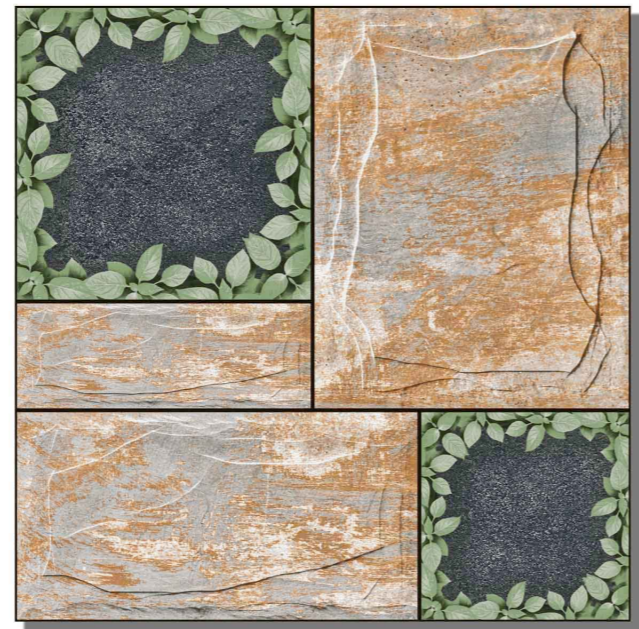

300X300 DIGITAL
PARKING TILES

PLAIN- ●
PUNCH- ●

GS_10020 ●