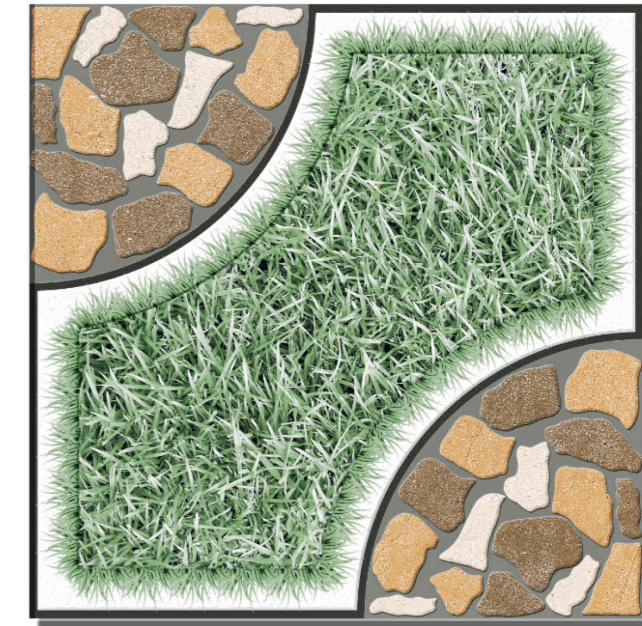

300X300 DIGITAL
PARKING TILES

SKIDOO
THE WORLD OF CERAMIC

PLAIN-
PUNCH-

GS_26063 ●