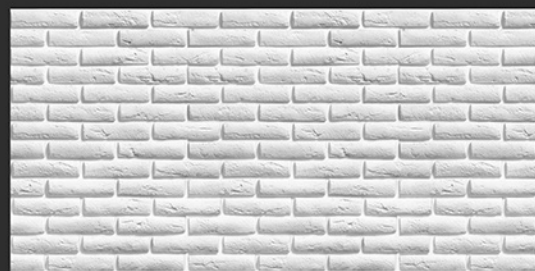

WATER  
ABSORPTION

CHROMATICALLY  
STABLE

THERMAL  
SHOCK RESISTANT

300mm x 600mm

*Brand new collection*

6 PIC

POSTER-1

LT