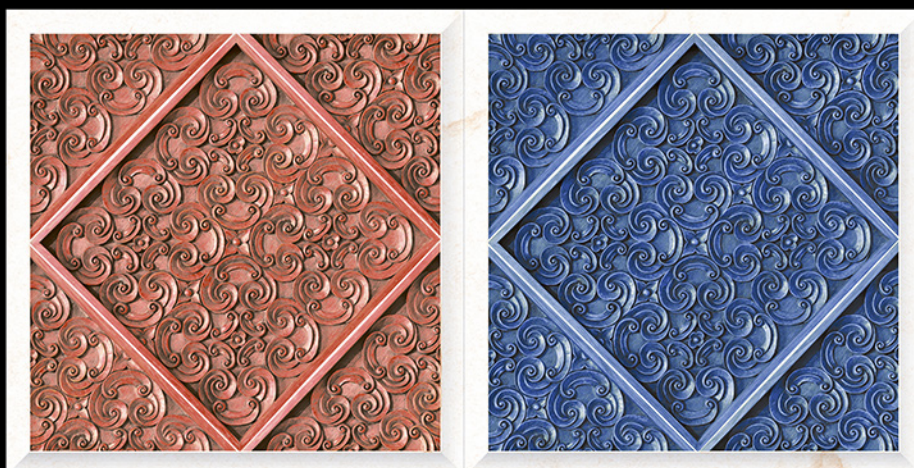

QUARTER MULTY HL-1_R1