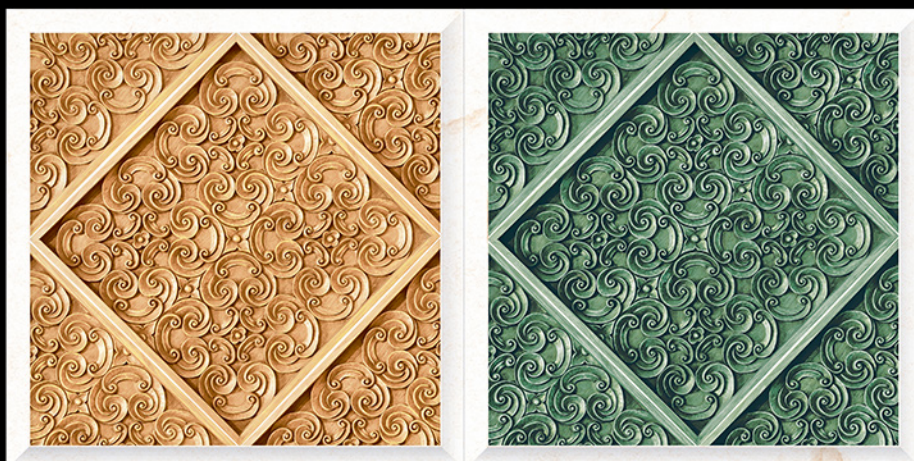

QUARTER MULTY LT