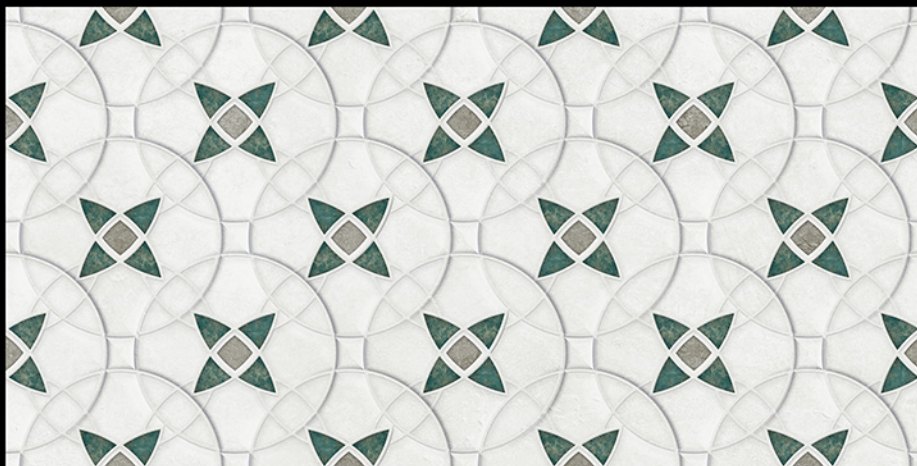

MOON BUBBLE GREEN TAGE HL-1