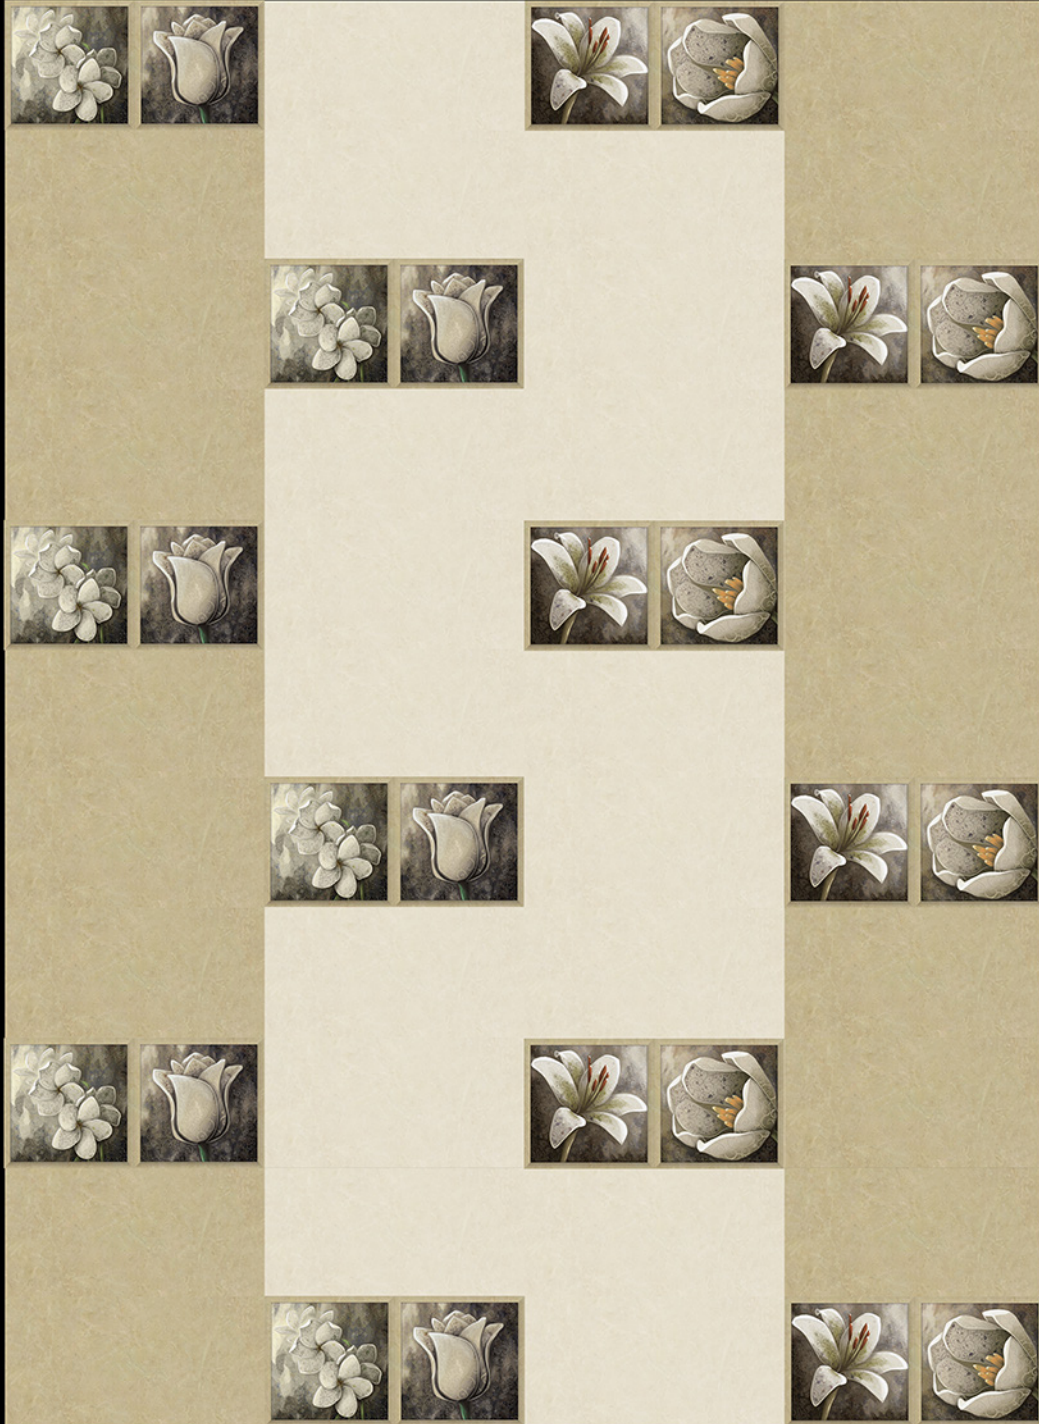

300mm x 600mm

Brand new collection